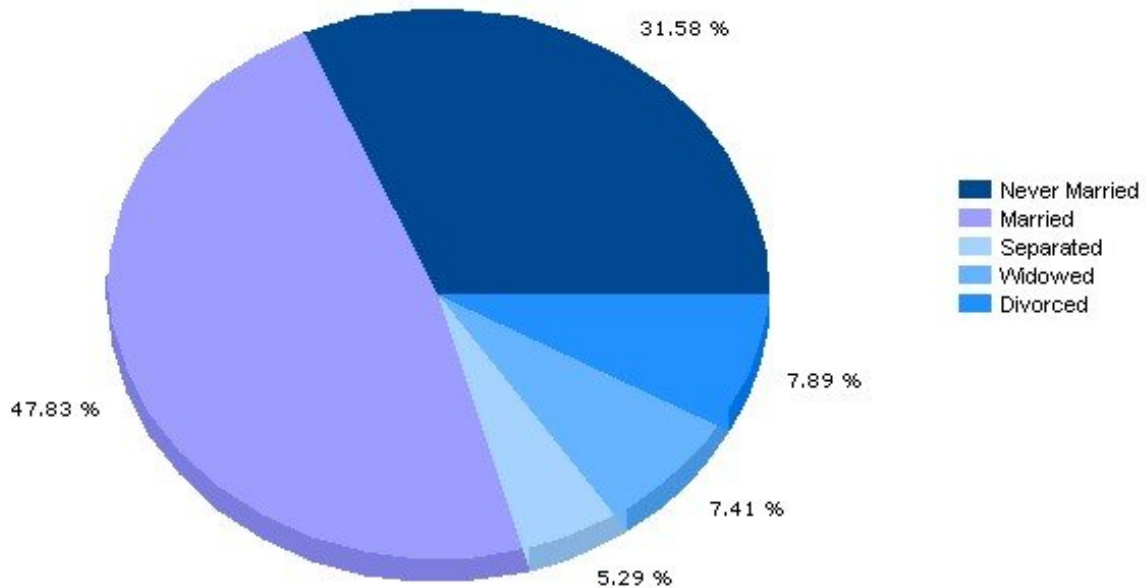

Household

13224, Syracuse, New York

Household	13224	New York
Number of Households	3,693	7,098,461
Average Household Size	2	3
Household with Children	29.6%	32.8%
Household with no Children	70.4%	67.2%
Household: Family	58.2%	64.1%
Household: Non-Family	41.8%	35.9%

Marital Status