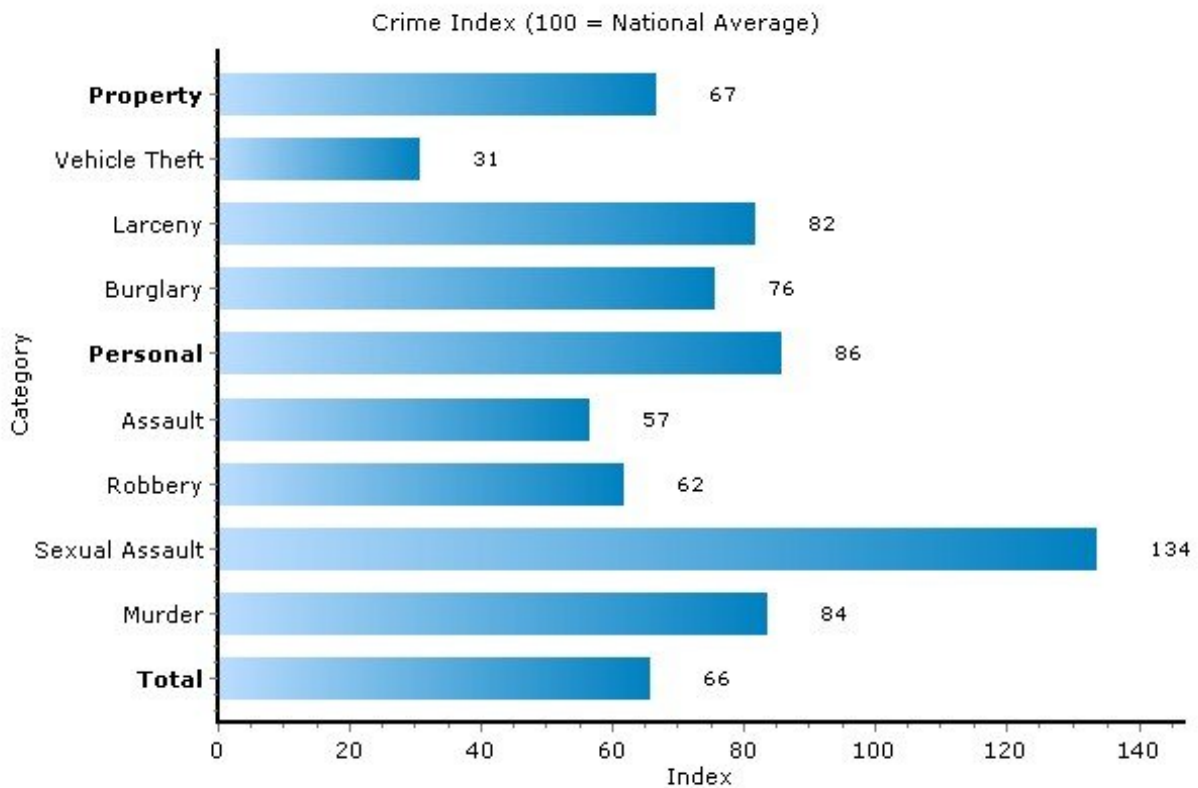

Pei Lin Huang
Keller Williams Syracuse

PLHuang@YourCNYHome.com

Crime

13224, Syracuse, New York

Copyright © 2009 Onboard Informatics
Information presumed reliable when
collected but not guaranteed and
should be independently verified.