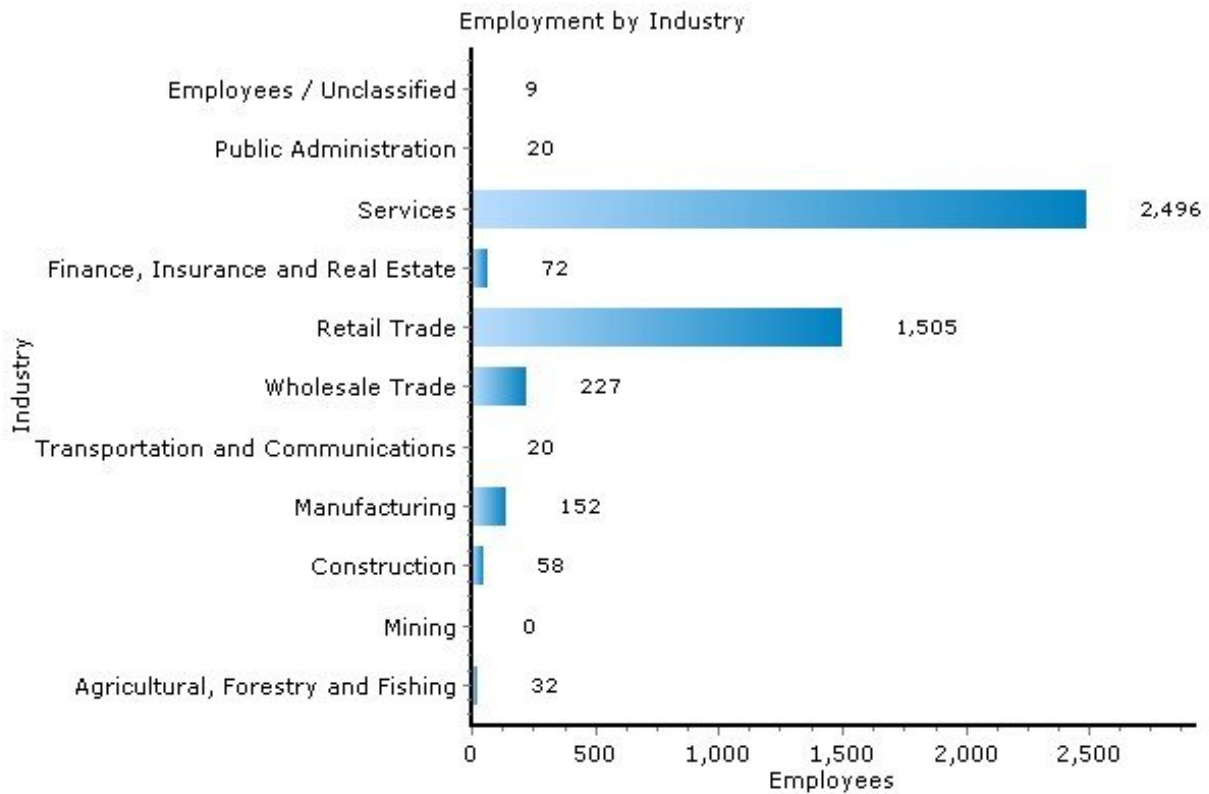

Pei Lin Huang
Keller Williams Syracuse

PLHuang@YourCNYHome.com

Employment

13224, Syracuse, New York

Copyright © 2009 Onboard Informatics
Information presumed reliable when
collected but not guaranteed and
should be independently verified.