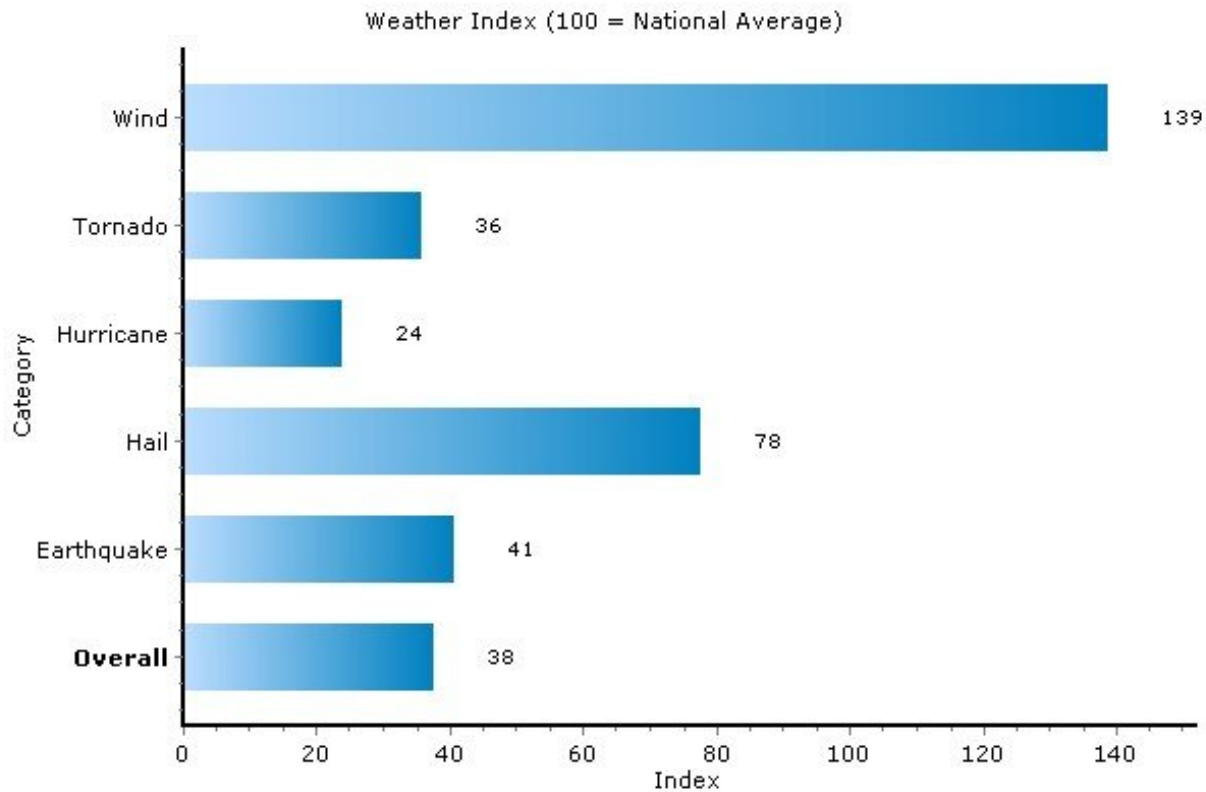

Pei Lin Huang
Keller Williams Syracuse

PLHuang@YourCNYHome.com

Climate: Weather Index

13224, Syracuse, New York

Copyright © 2009 Onboard Informatics
Information presumed reliable when
collected but not guaranteed and
should be independently verified.