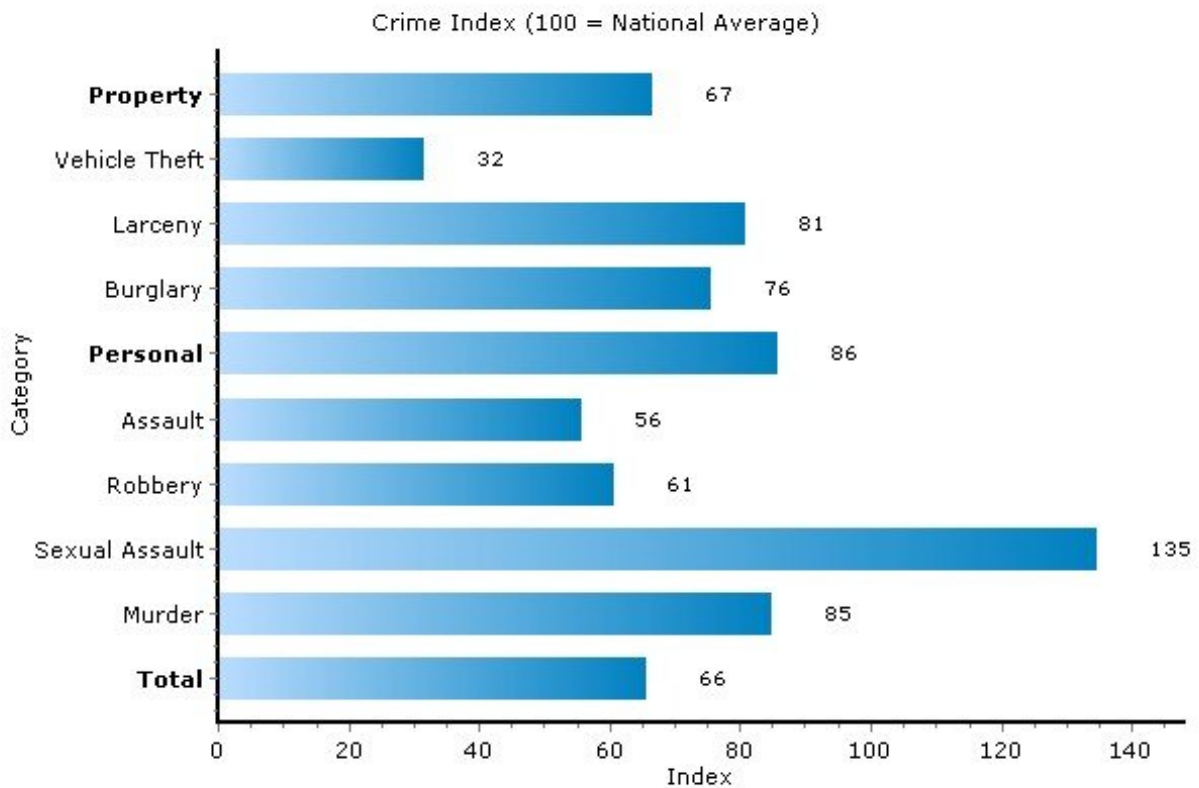

Pei Lin Huang
Keller Williams Syracuse

PLHuang@YourCNYHome.com

Crime

13224, Syracuse, New York

Copyright © 2009 Onboard Informatics
Information presumed reliable when
collected but not guaranteed and
should be independently verified.