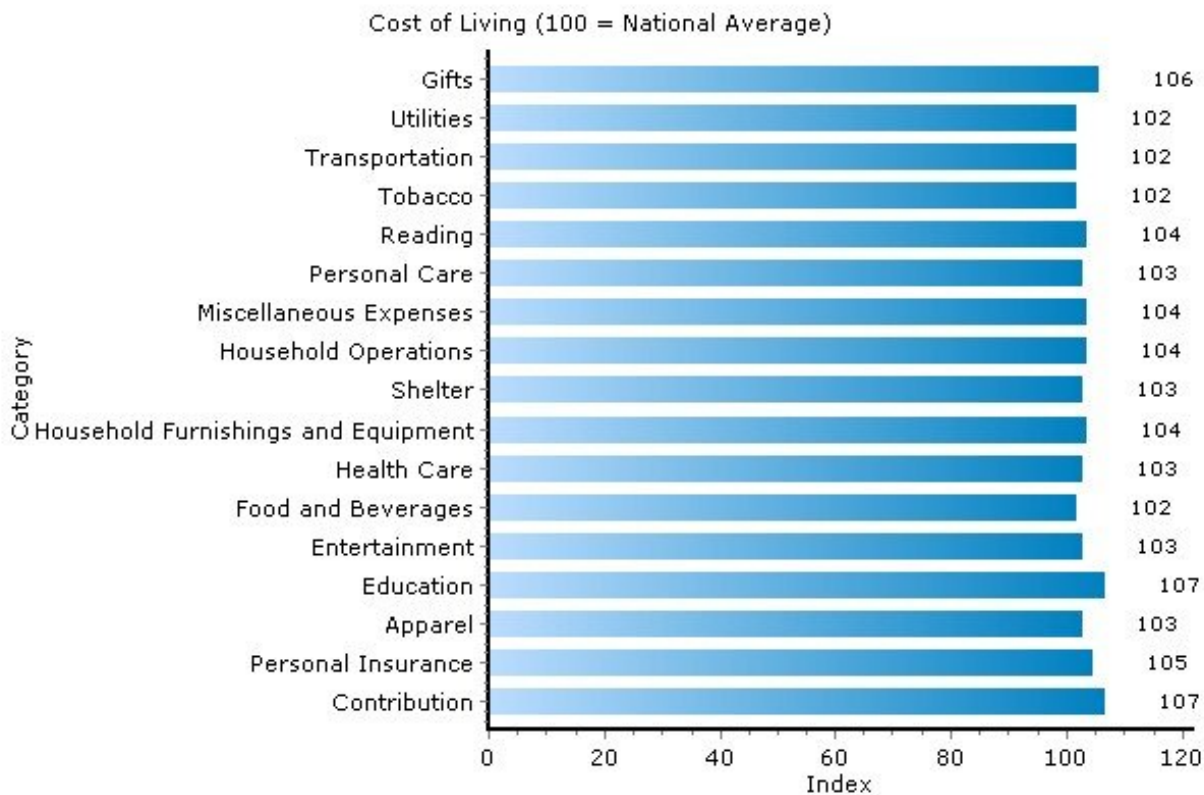

Pei Lin Huang
Keller Williams Syracuse

PLHuang@YourCNYHome.com

Home Ownership

13224, Syracuse, New York

Home Ownership	13224	New York
Median Home Price	\$150,000	\$254,900
In Current Residence 5+ Years	48.2%	38.5%
Annual Residential Turnover	12.6%	14.8%
Median Years in Residence	4.76	3.5

Copyright © 2009 Onboard Informatics
Information presumed reliable when
collected but not guaranteed and
should be independently verified.

Pei Lin Huang
Keller Williams Syracuse

PLHuang@YourCNYHome.com

Cost of Living

13224, Syracuse, New York

Cost of Living	13224	New York
Average Total Household Expenditure	\$57,710	\$61,099
Total Household Expenditure Index (100 = National Average)	103	109

Copyright © 2009 Onboard Informatics
 Information presumed reliable when
 collected but not guaranteed and
 should be independently verified.