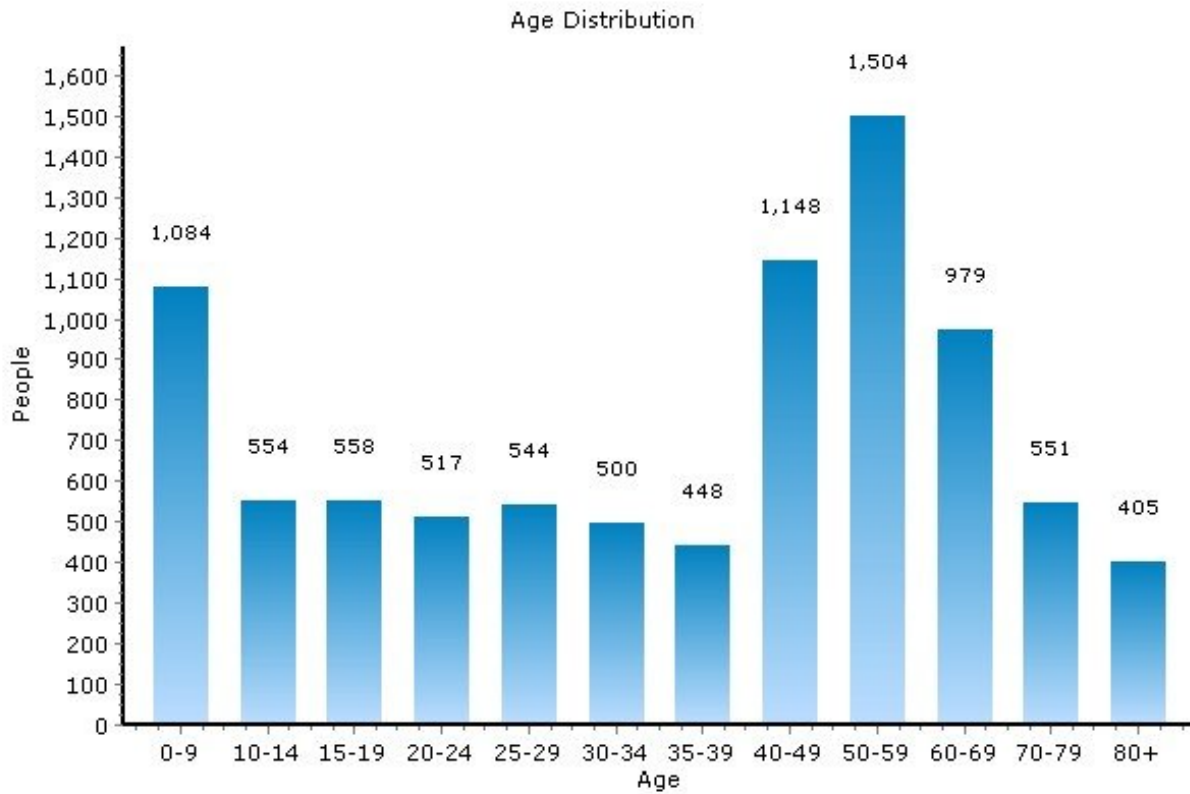

Community Facts

- Nearby Military Facility(ies)
- Distinctive College Community
- Low Residential Turnover

Population

13224, Syracuse, New York

Population	13224	New York
Population	8,791	19,600,792
Population Density (people/mile)	3,721	359
Population Growth	-4.0%	3.0%
Male	4,125	9,536,666
Female	4,666	10,064,126
Median Age	41	37.44