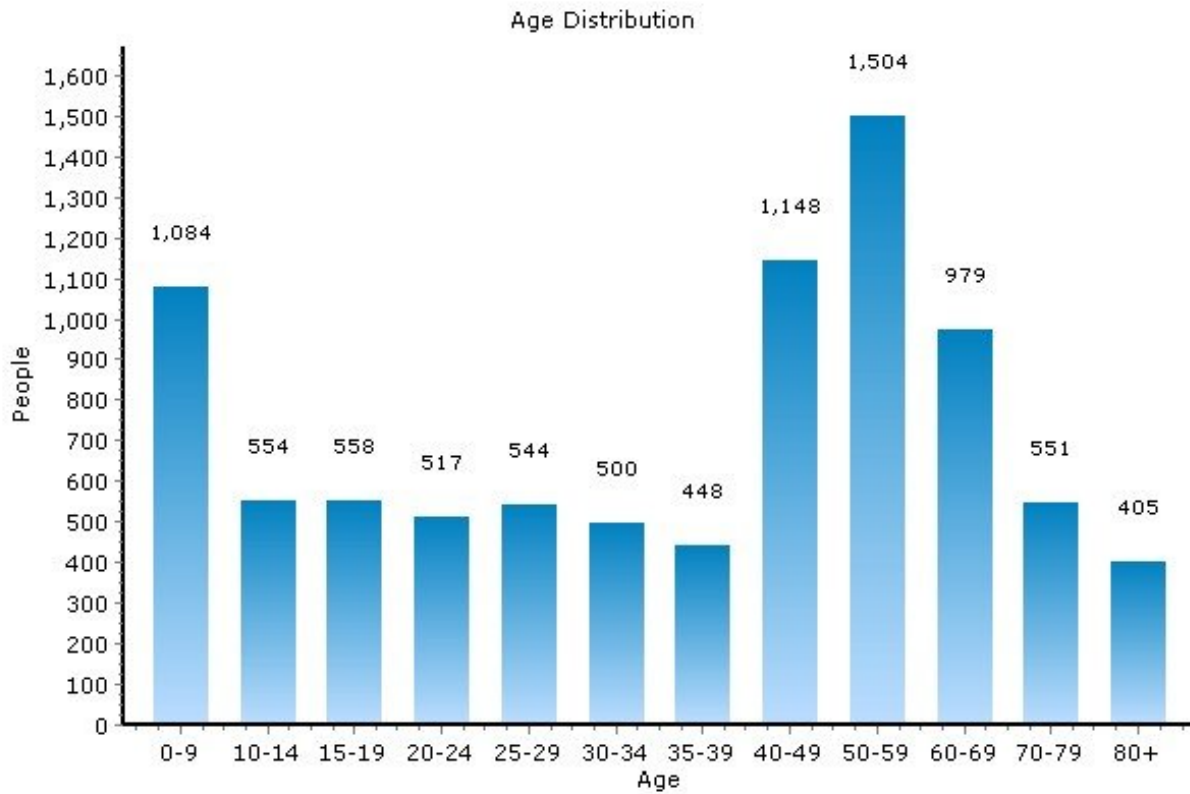

Pei Lin Huang
Keller Williams Syracuse

PLHuang@YourCNYHome.com

Population

13224, Syracuse, New York

Population	13224	New York
Population	8,791	19,600,792
Population Density (people/mile)	3,721	359
Population Growth	-4.0%	3.0%
Male	4,125	9,536,666
Female	4,666	10,064,126
Median Age	41	37.44