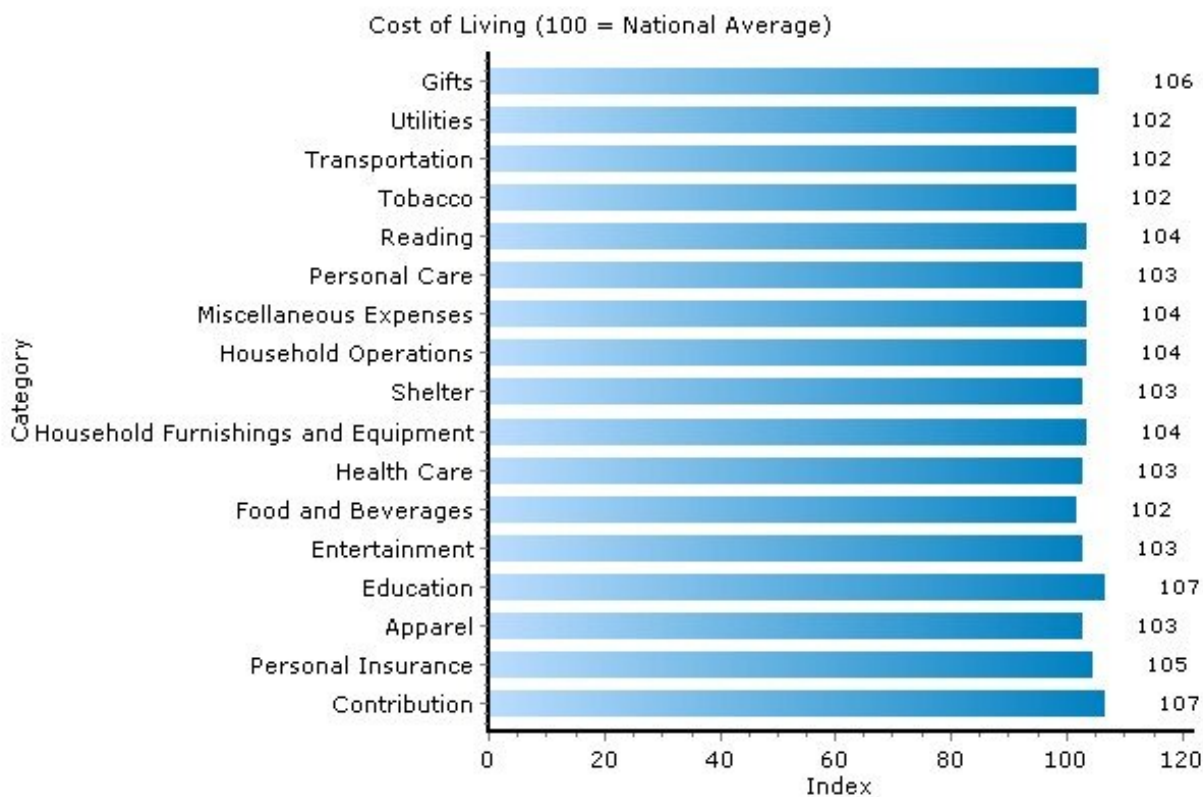

Pei Lin Huang
Keller Williams Syracuse

PLHuang@YourCNYHome.com

Home Ownership

13224, Syracuse, New York

Home Ownership	13224	New York
Median Home Price	\$150,000	\$254,900
In Current Residence 5+ Years	48.2%	38.5%
Annual Residential Turnover	12.6%	14.8%
Median Years in Residence	4.76	3.5

Copyright © 2009 Onboard Informatics
Information presumed reliable when
collected but not guaranteed and
should be independently verified.

Pei Lin Huang
Keller Williams Syracuse

PLHuang@YourCNYHome.com

Cost of Living

13224, Syracuse, New York

Cost of Living	13224	New York
Average Total Household Expenditure	\$57,710	\$61,099
Total Household Expenditure Index (100 = National Average)	103	109

Copyright © 2009 Onboard Informatics
 Information presumed reliable when
 collected but not guaranteed and
 should be independently verified.