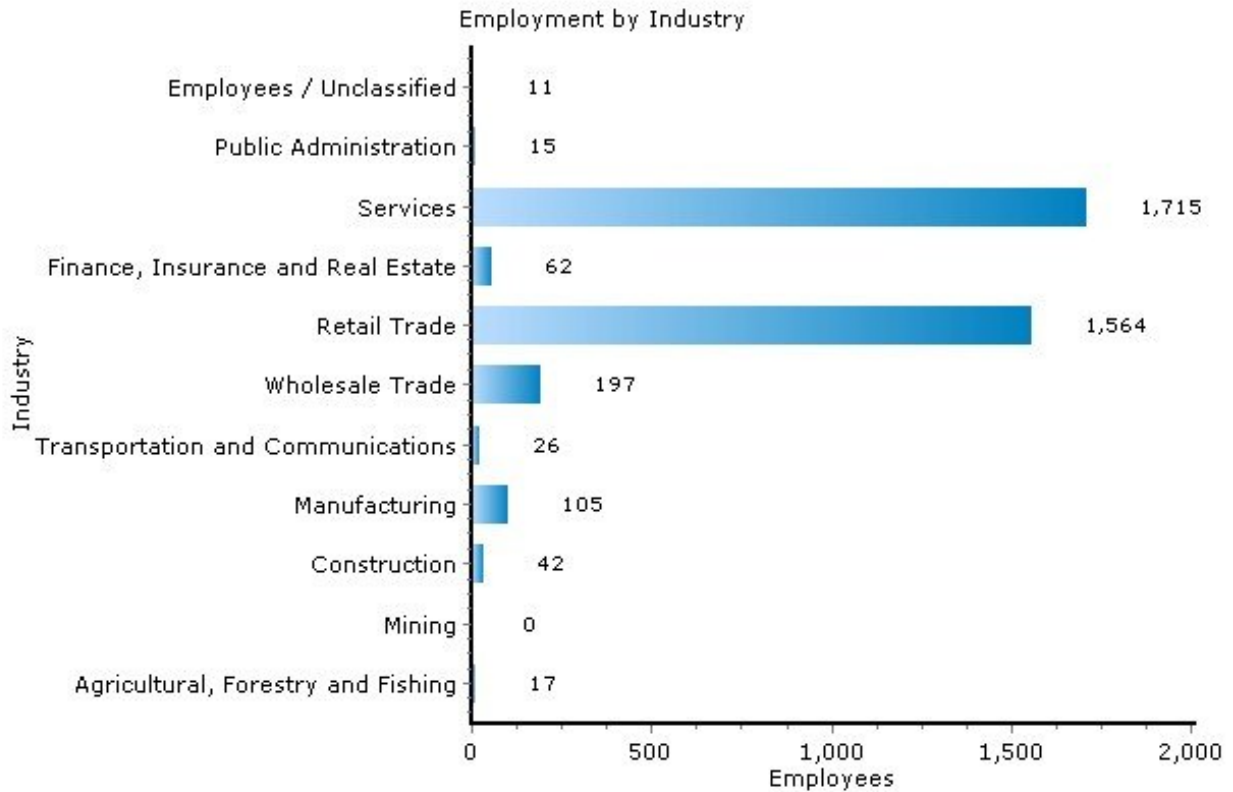

Pei Lin Huang
Keller Williams Syracuse

PLHuang@YourCNYHome.com

Employment

13224, Syracuse, New York

Copyright © 2009 Onboard Informatics
Information presumed reliable when
collected but not guaranteed and
should be independently verified.