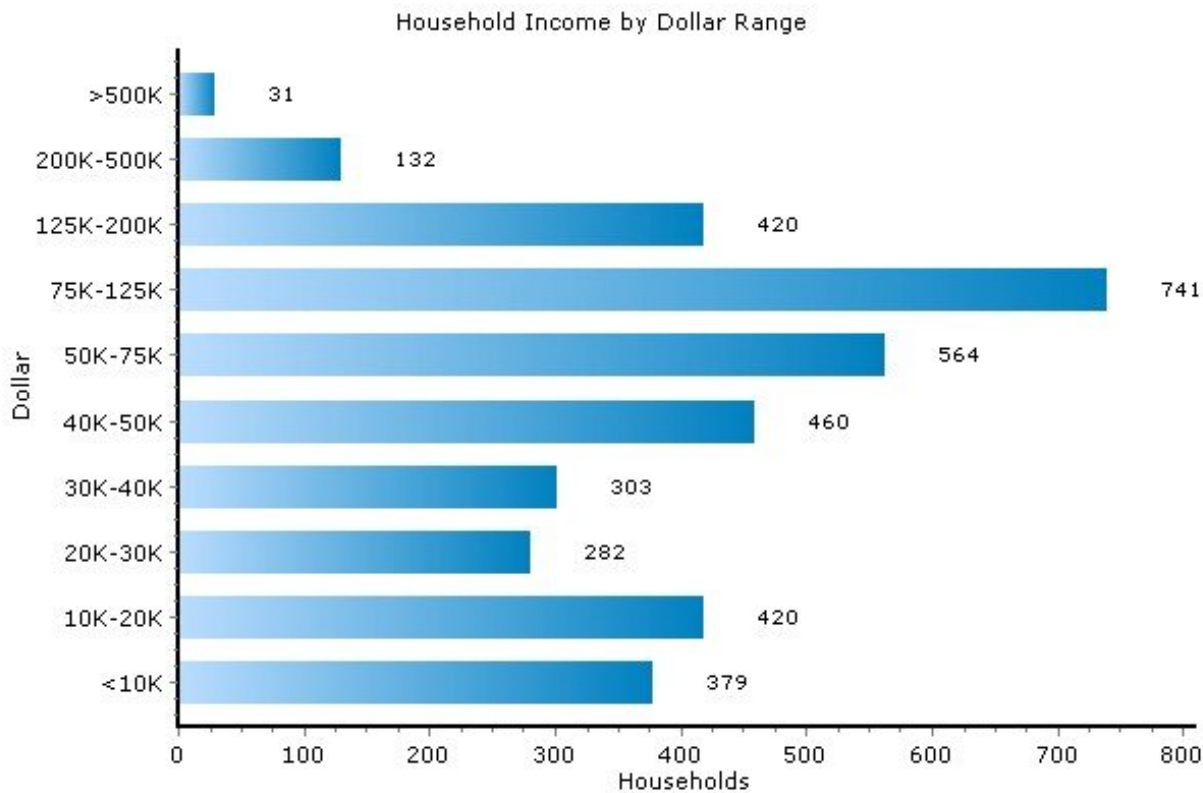

Pei Lin Huang
Keller Williams Syracuse

PLHuang@YourCNYHome.com

Household

13224, Syracuse, New York

Household	13224	New York
Number of Households	3,735	7,206,591
Average Household Size	2.31	2.64
Household with Children	29.6%	32.4%
Household with no Children	70.4%	67.6%
Household: Family	59.5%	64.2%
Household: Non-Family	40.5%	35.8%

Marital Status

Income

13224, Syracuse, New York

Income	13224	New York
Median Household Income	\$50,709	\$54,753
Average Household Income	\$76,301	\$83,056
Median Disposable Income	\$43,316	\$45,939

Copyright © 2009 Onboard Informatics
Information presumed reliable when
collected but not guaranteed and
should be independently verified.