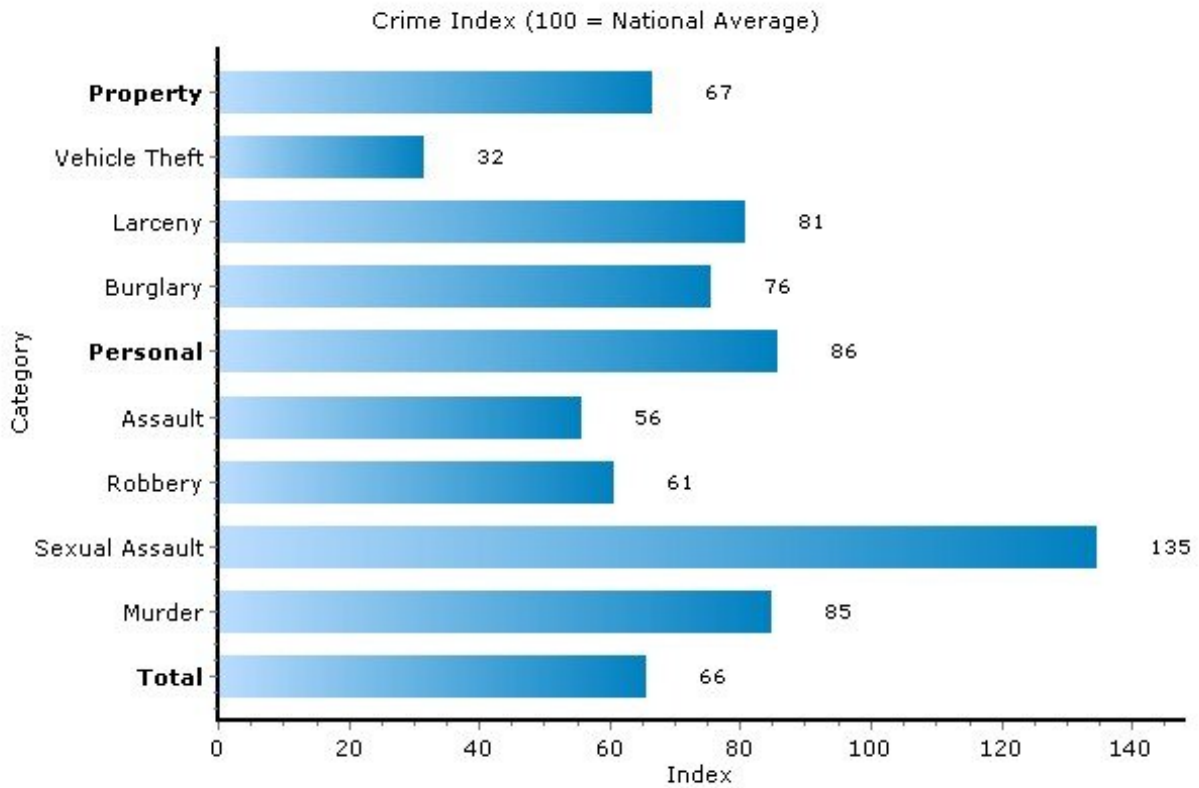

Pei Lin Huang
Keller Williams Syracuse

PLHuang@YourCNYHome.com

Crime

13224, Syracuse, New York

Copyright © 2009 Onboard Informatics
Information presumed reliable when
collected but not guaranteed and
should be independently verified.