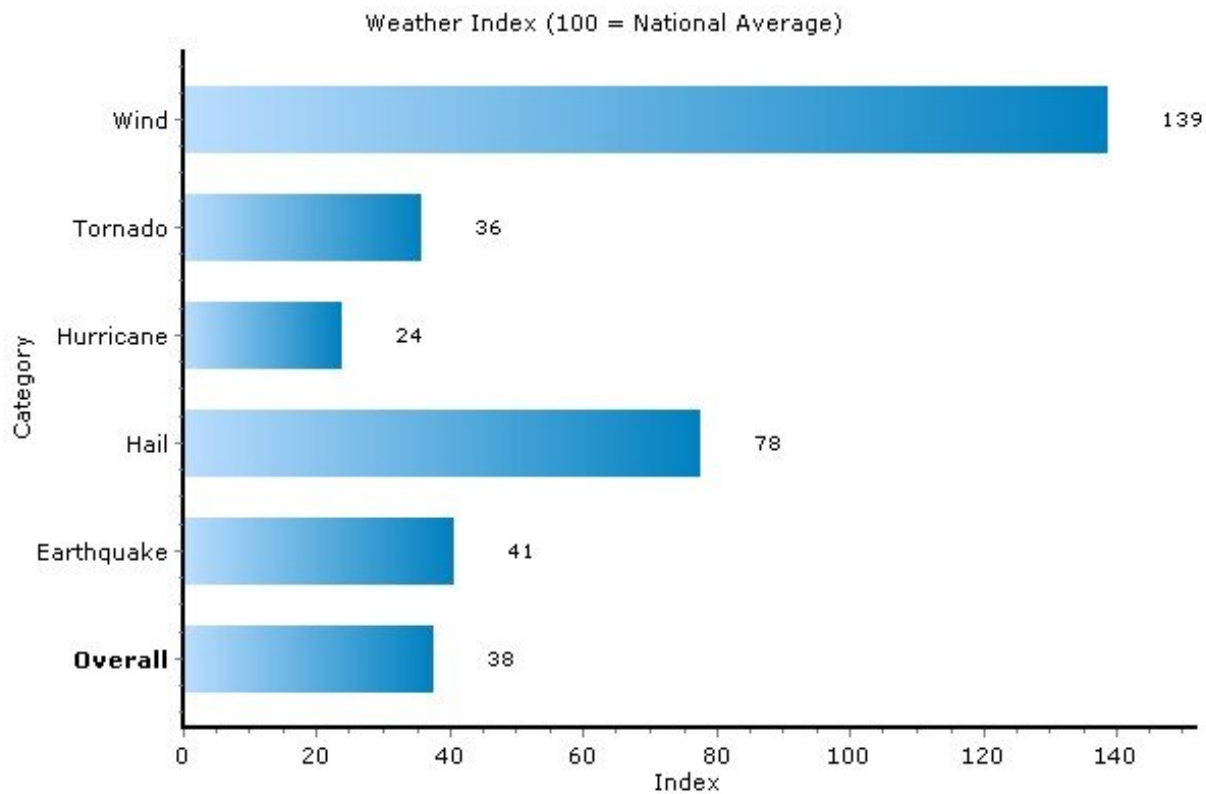

Pei Lin Huang
Keller Williams Syracuse

PLHuang@YourCNYHome.com

Climate: Weather Index

13224, Syracuse, New York

Copyright © 2009 Onboard Informatics
Information presumed reliable when
collected but not guaranteed and
should be independently verified.