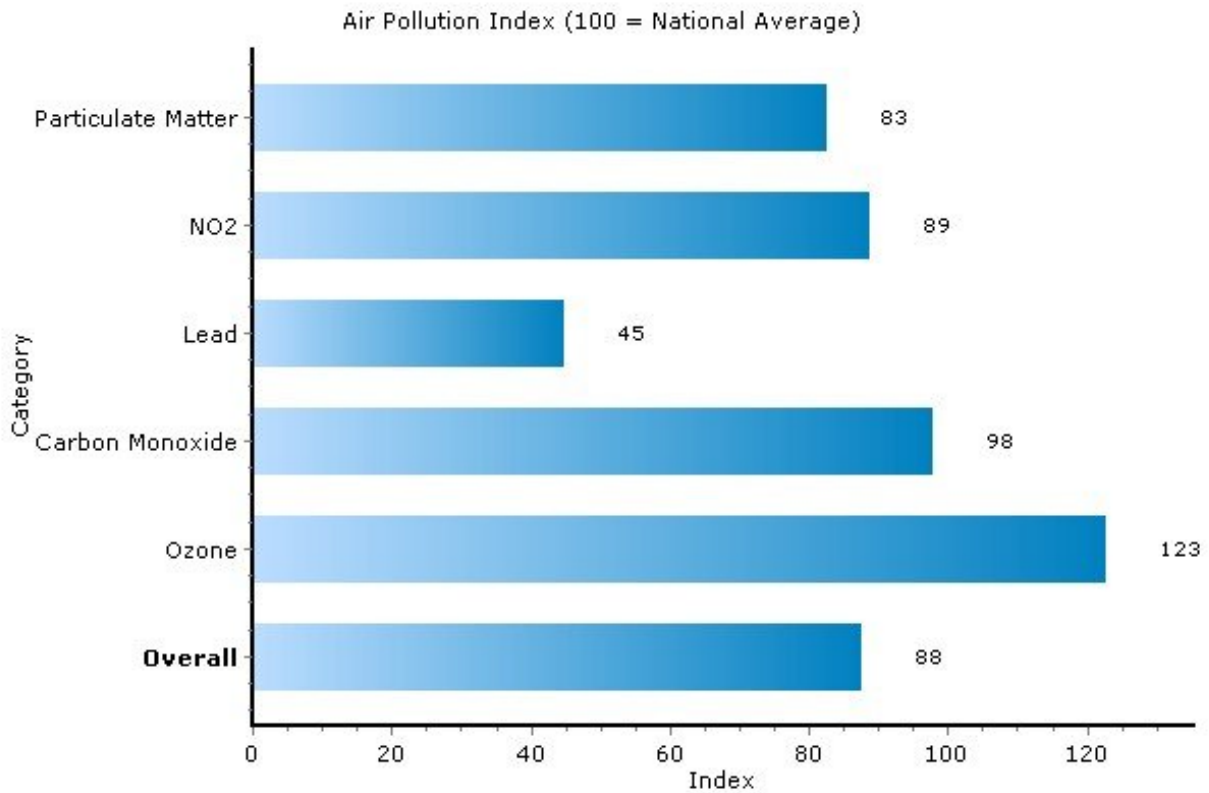

Pei Lin Huang
Keller Williams Syracuse

PLHuang@YourCNYHome.com

Climate: Pollution Index

13066, Fayetteville, New York

Copyright © 2009 Onboard Informatics
Information presumed reliable when
collected but not guaranteed and
should be independently verified.