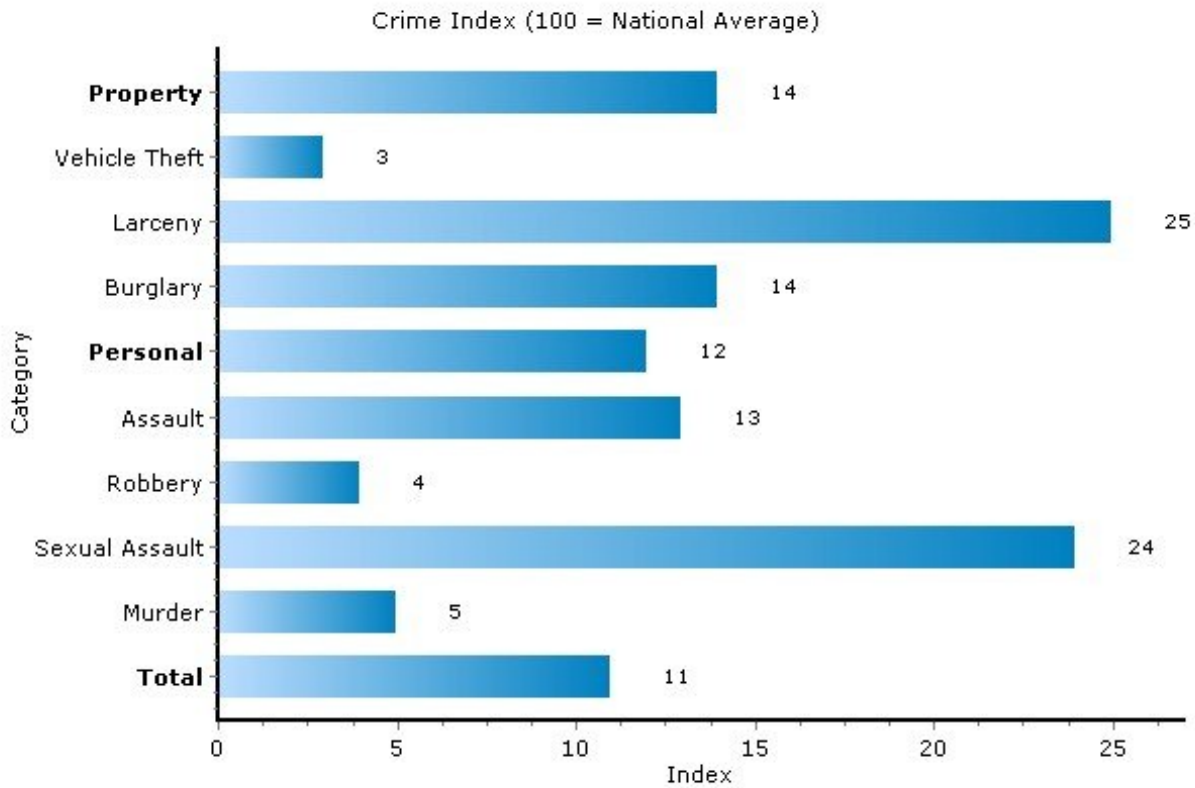

Pei Lin Huang
Keller Williams Syracuse

PLHuang@YourCNYHome.com

Crime

13066, Fayetteville, New York

Copyright © 2009 Onboard Informatics
Information presumed reliable when
collected but not guaranteed and
should be independently verified.