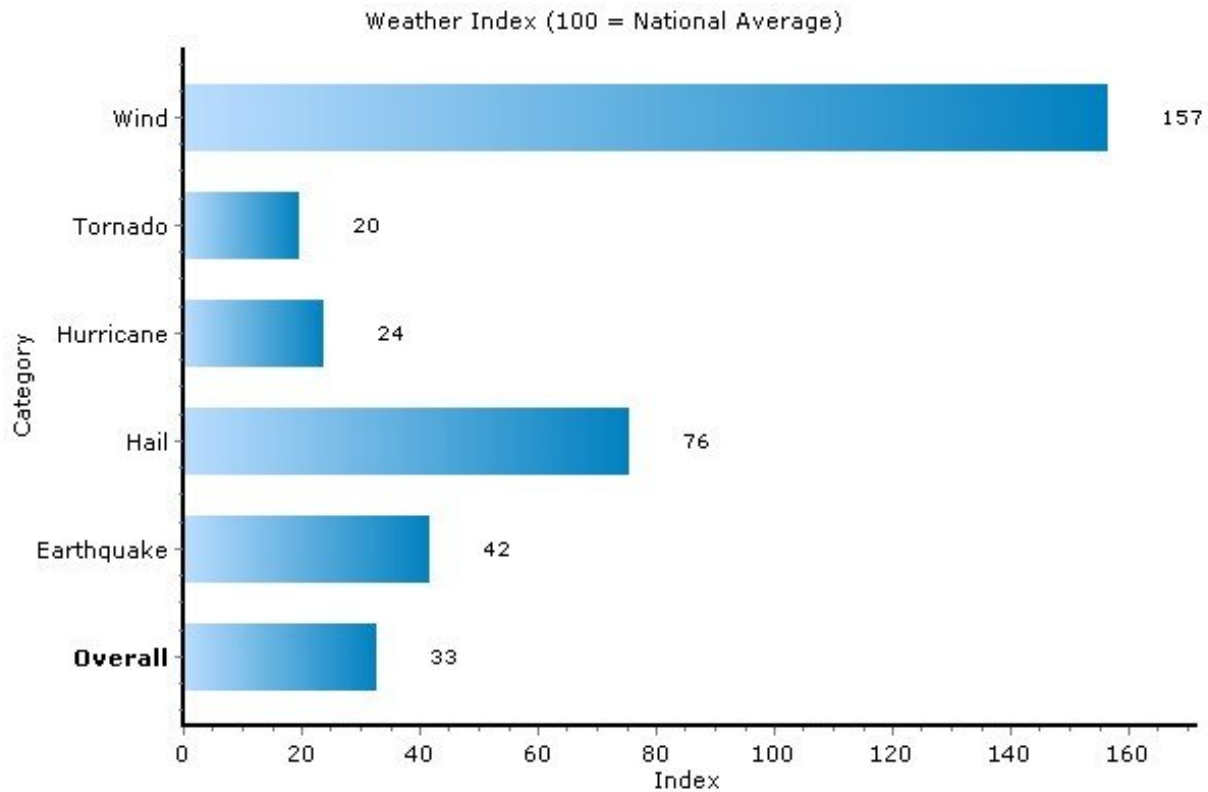

Pei Lin Huang
 Keller Williams Syracuse

PLHuang@YourCNYHome.com

Climate: Weather Index

13066, Fayetteville, New York

Copyright © 2009 Onboard Informatics
Information presumed reliable when
collected but not guaranteed and
should be independently verified.