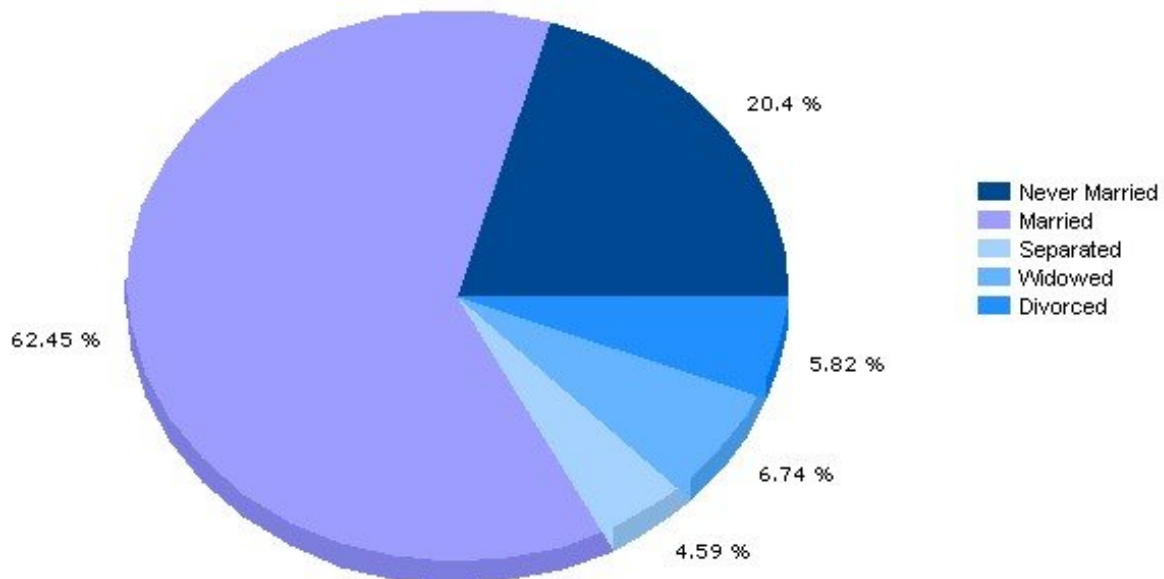

Household

13066, Fayetteville, New York

Household	13066	New York
Number of Households	5,152	7,098,461
Average Household Size	2	3
Household with Children	29.6%	32.8%
Household with no Children	70.4%	67.2%
Household: Family	65.2%	64.1%
Household: Non-Family	34.8%	35.9%

Marital Status