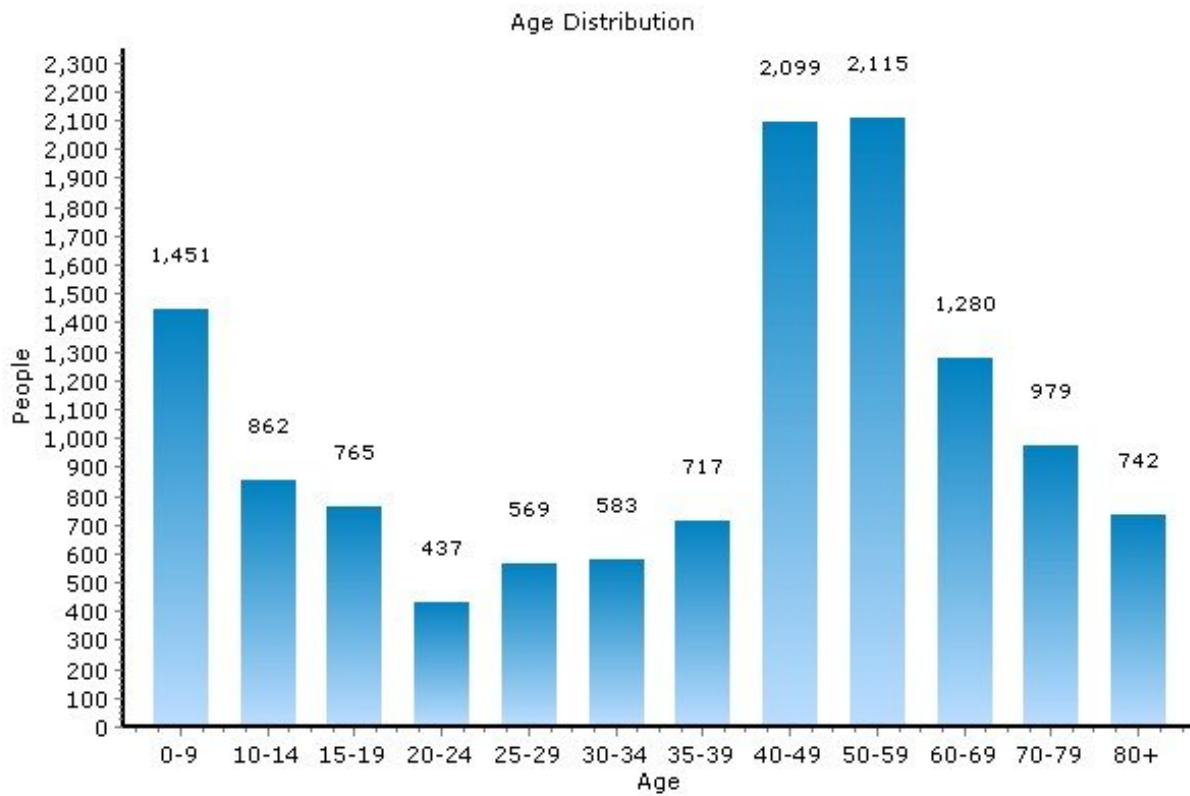

Pei Lin Huang
Keller Williams Syracuse

PLHuang@YourCNYHome.com

Population

13066, Fayetteville, New York

Population	13066	New York
Population	12,598	19,413,180
Population Density (people/mile)	845	356
Population Growth	2.0%	2.0%
Male	5,957	9,414,633
Female	6,642	9,998,547
Median Age	43.69	36.93