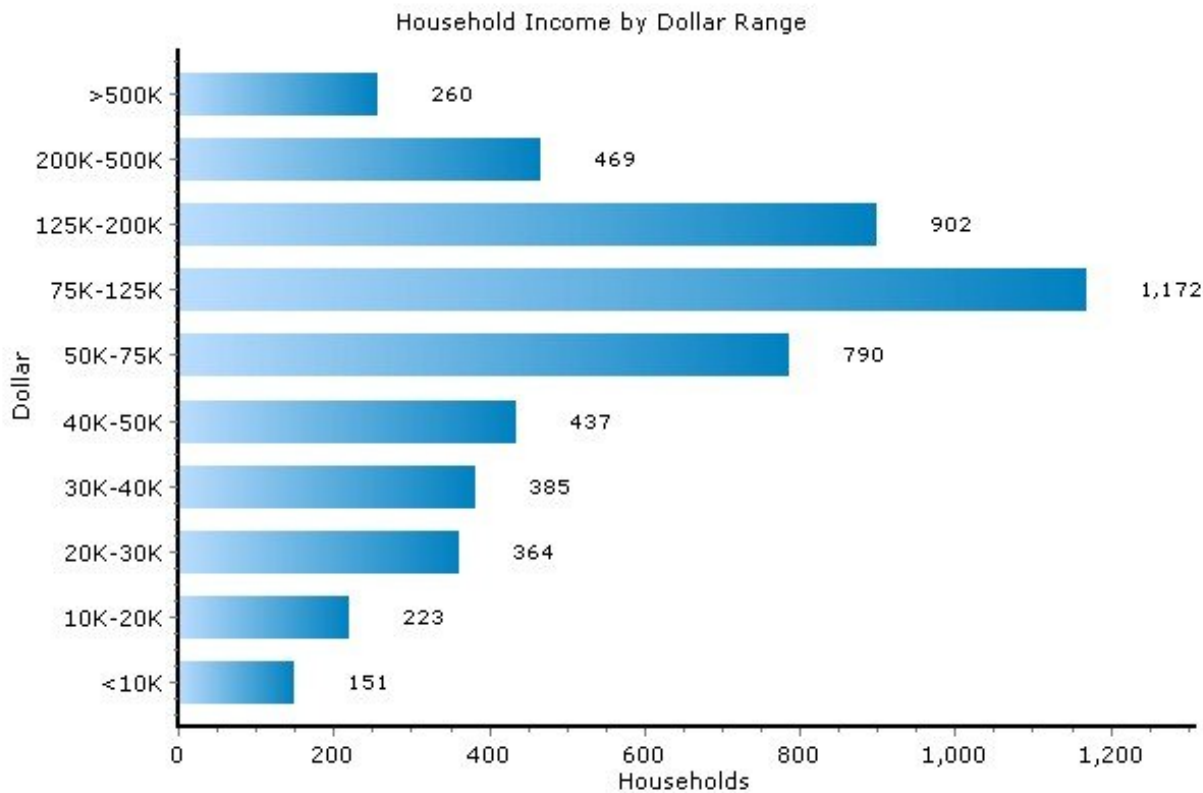

Marital Status

Income

13066, Fayetteville, New York

Income	13066	New York
Median Household Income	\$82,249	\$53,471
Average Household Income	\$114,765	\$77,295
Median Disposable Income	\$65,677	\$44,967

Copyright © 2009 Onboard Informatics
Information presumed reliable when
collected but not guaranteed and
should be independently verified.