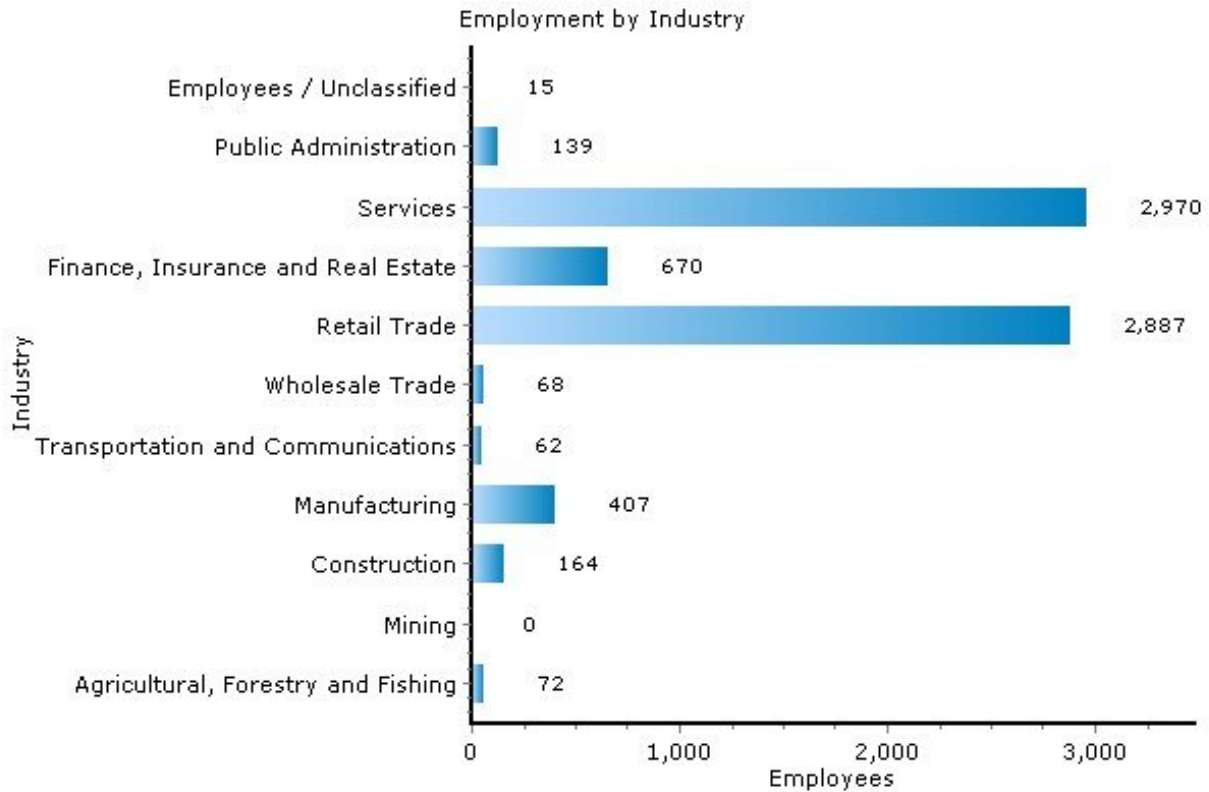

Pei Lin Huang
Keller Williams Syracuse

PLHuang@YourCNYHome.com

Employment

13066, Fayetteville, New York

Copyright © 2009 Onboard Informatics
Information presumed reliable when
collected but not guaranteed and
should be independently verified.