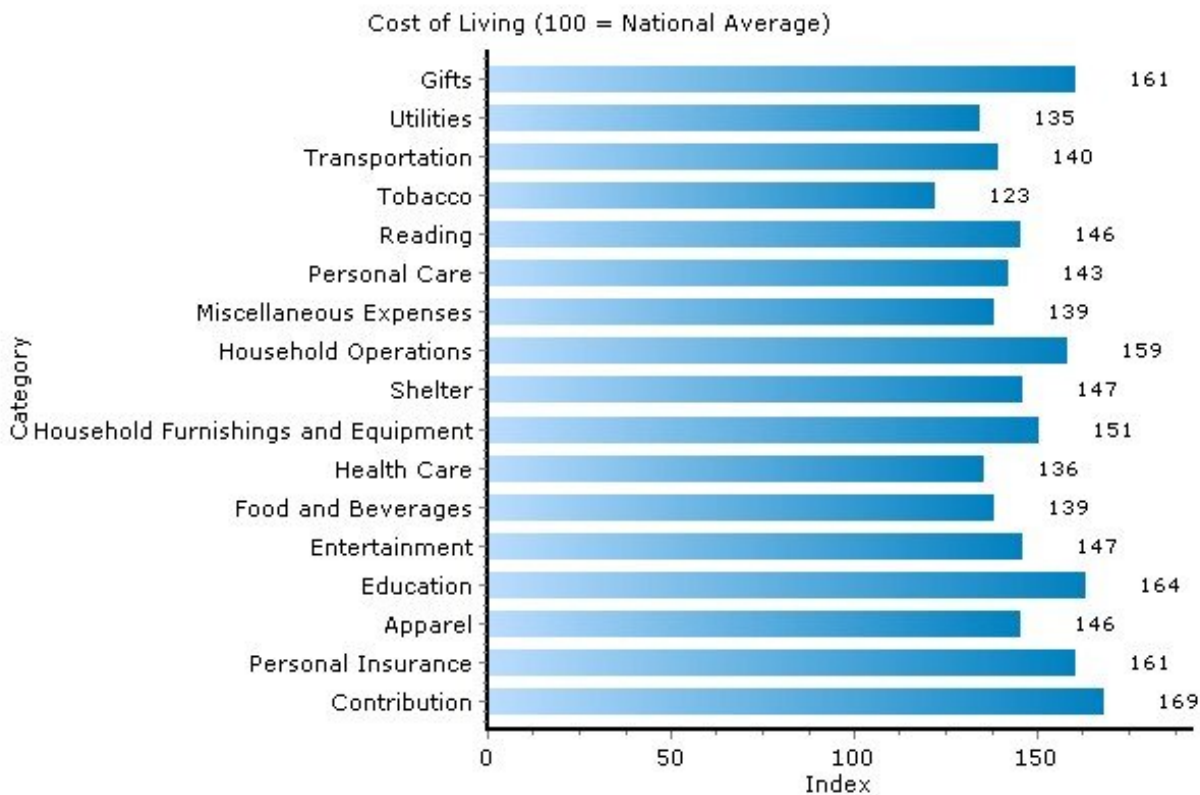

Pei Lin Huang
Keller Williams Syracuse

PLHuang@YourCNYHome.com

Home Ownership

13066, Fayetteville, New York

Home Ownership	13066	New York
Median Home Price	\$211,000	N/A
In Current Residence 5+ Years	56.0%	39.0%
Annual Residential Turnover	9.0%	15.0%
Median Years in Residence	7	4

Copyright © 2009 Onboard Informatics
Information presumed reliable when
collected but not guaranteed and
should be independently verified.

Pei Lin Huang
Keller Williams Syracuse

PLHuang@YourCNYHome.com

Cost of Living

13066, Fayetteville, New York

Cost of Living	13066	New York
Average Total Household Expenditure	\$78,004	\$58,057
Total Household Expenditure Index (100 = National Average)	145	108

Copyright © 2009 Onboard Informatics
 Information presumed reliable when
 collected but not guaranteed and
 should be independently verified.