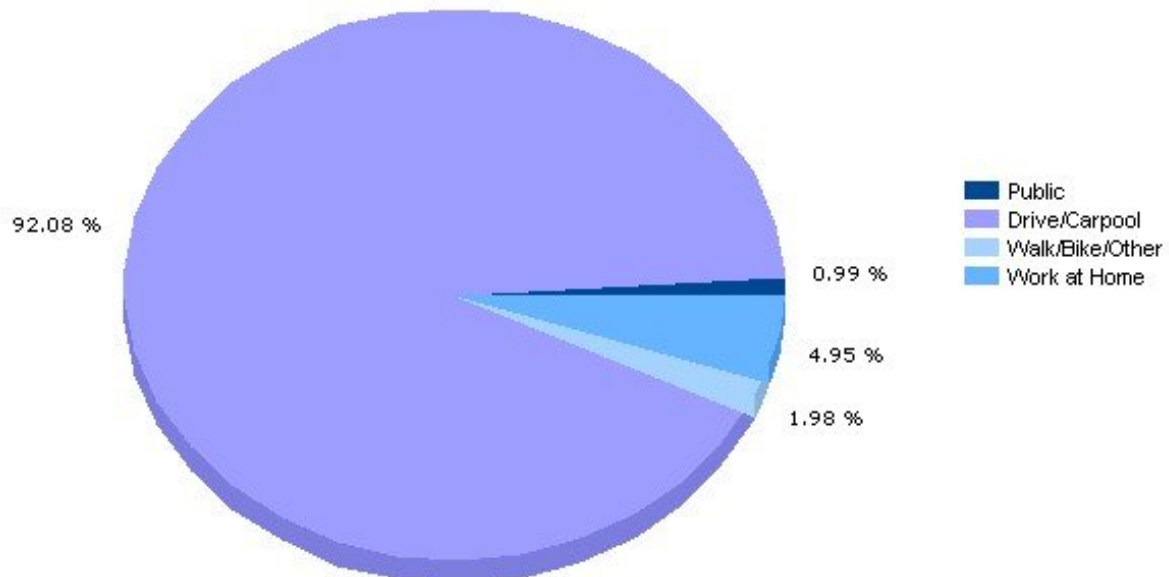

Transportation

13066, Fayetteville, New York

Transportation	13066	New York
Median Travel Time to Work (mins)	18.0	25.1

Travel to Work