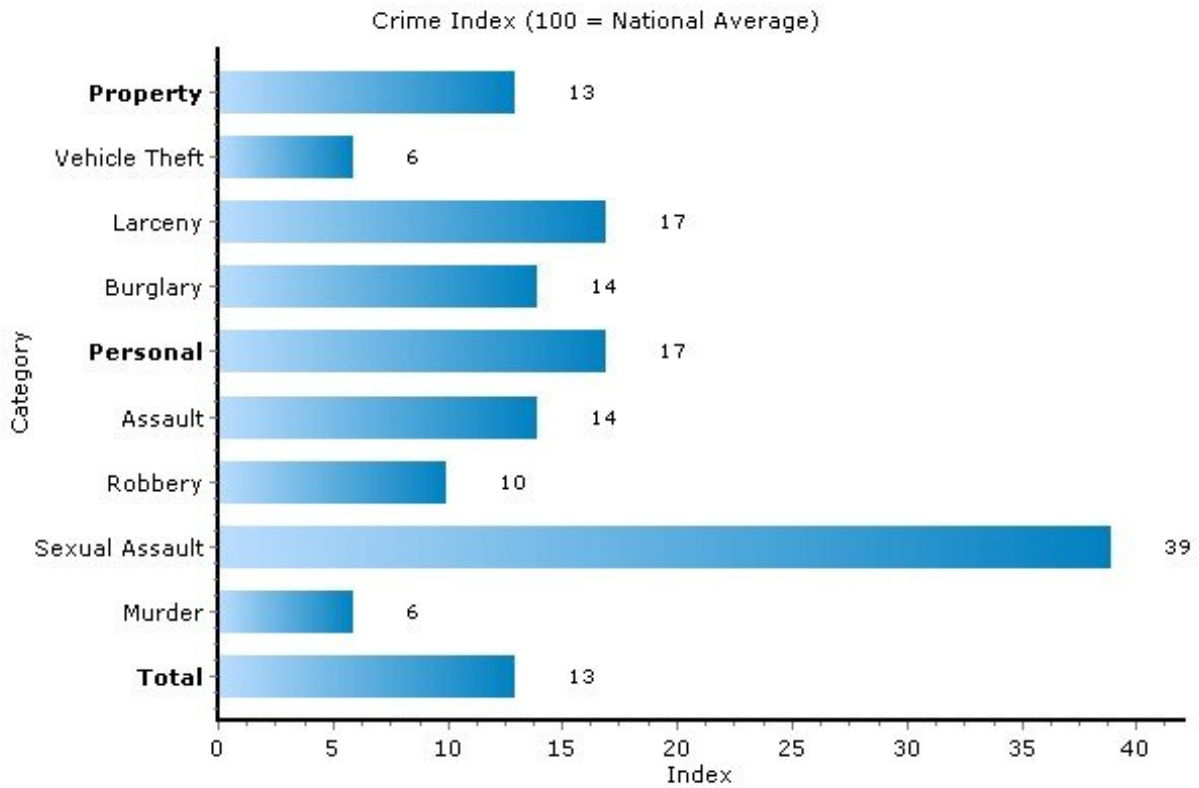

Copyright © 2009 Onboard Informatics
Information presumed reliable when
collected but not guaranteed and
should be independently verified.

Pei Lin Huang
Keller Williams Syracuse

PLHuang@YourCNYHome.com