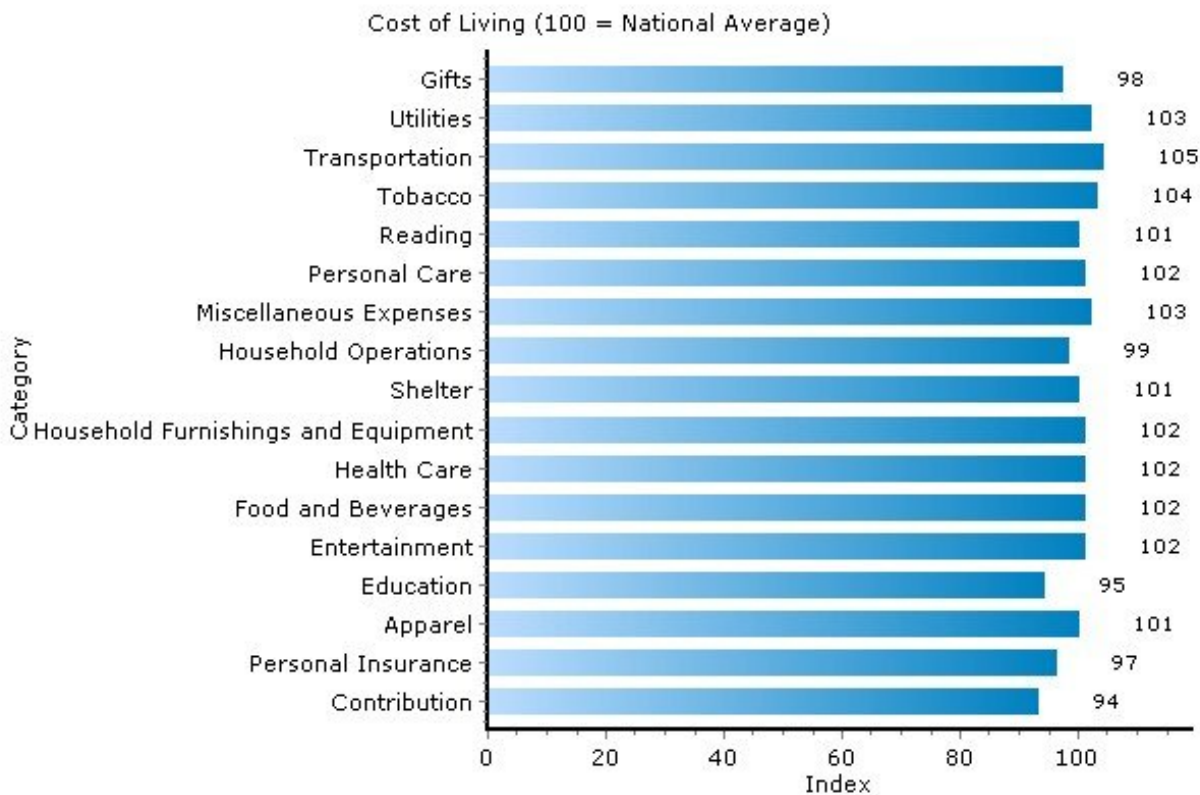

## Home Ownership

13090, Liverpool, New York

Home Ownership	13090	New York
Median Home Price	\$138,000	\$254,900
In Current Residence 5+ Years	47.8%	38.5%
Annual Residential Turnover	14.3%	14.8%
Median Years in Residence	4.73	3.5

Copyright © 2009 Onboard Informatics  
Information presumed reliable when  
collected but not guaranteed and  
should be independently verified.

**Pei Lin Huang**  
Keller Williams Syracuse

PLHuang@YourCNYHome.com

## Cost of Living

13090, Liverpool, New York

Cost of Living	13090	New York
Average Total Household Expenditure	\$56,878	\$61,099
Total Household Expenditure Index (100 = National Average)	102	109

Copyright © 2009 Onboard Informatics  
 Information presumed reliable when  
 collected but not guaranteed and  
 should be independently verified.