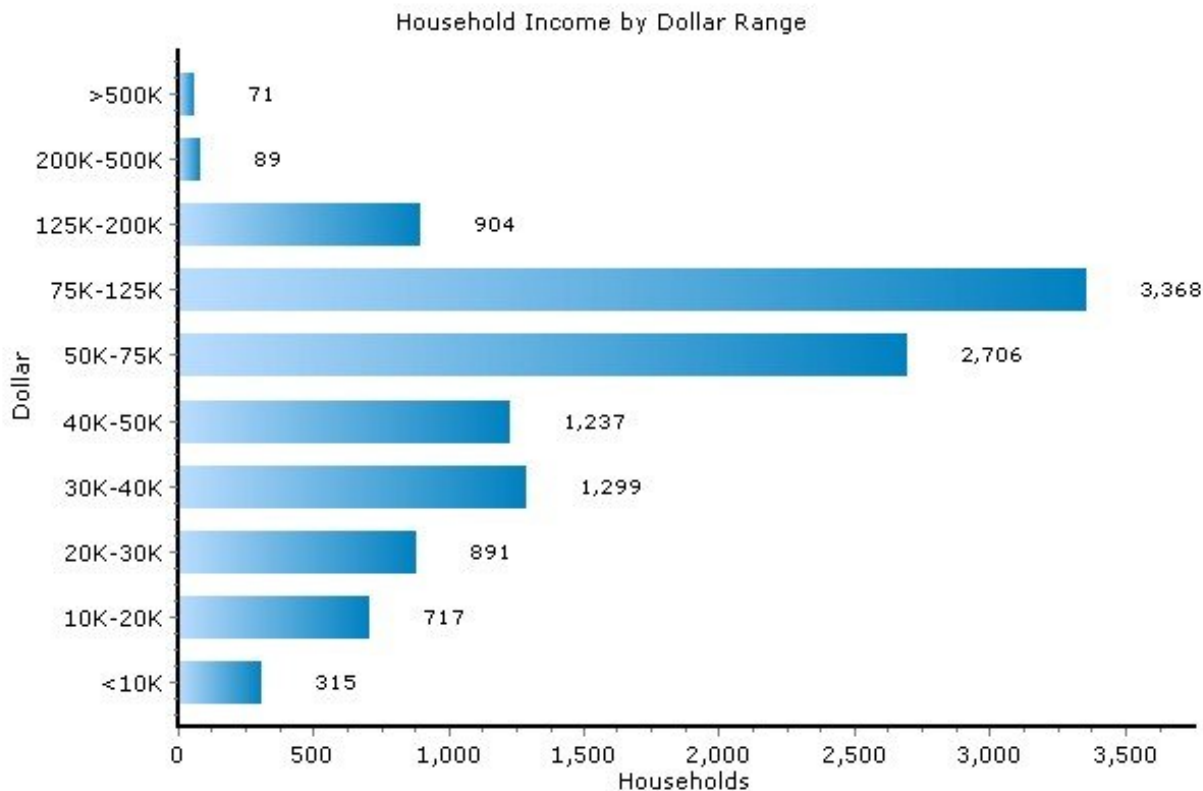

## Income

13090, Liverpool, New York

Income	13090	New York
Median Household Income	\$61,148	\$54,753
Average Household Income	\$73,422	\$83,056
Median Disposable Income	\$50,668	\$45,939

Copyright © 2009 Onboard Informatics  
Information presumed reliable when  
collected but not guaranteed and  
should be independently verified.