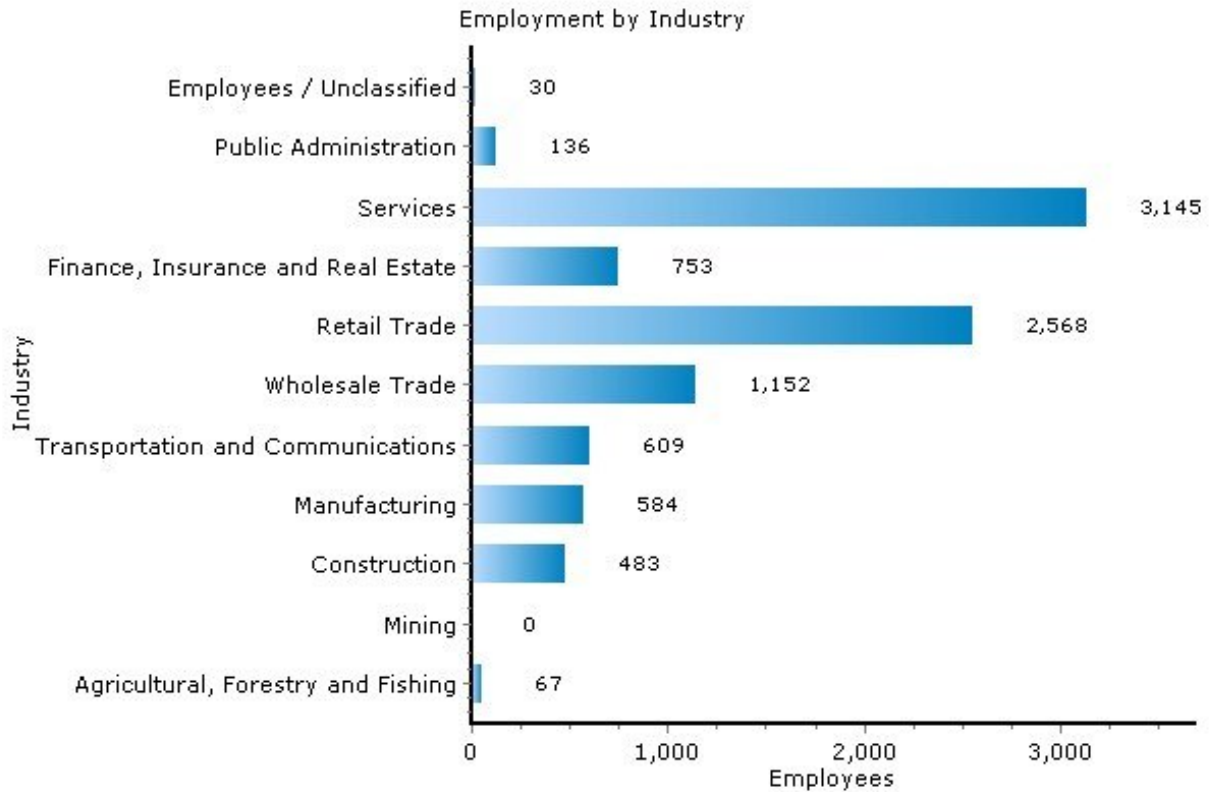

## Employment

13090, Liverpool, New York

Copyright © 2009 Onboard Informatics  
Information presumed reliable when  
collected but not guaranteed and  
should be independently verified.

**Pei Lin Huang**  
Keller Williams Syracuse