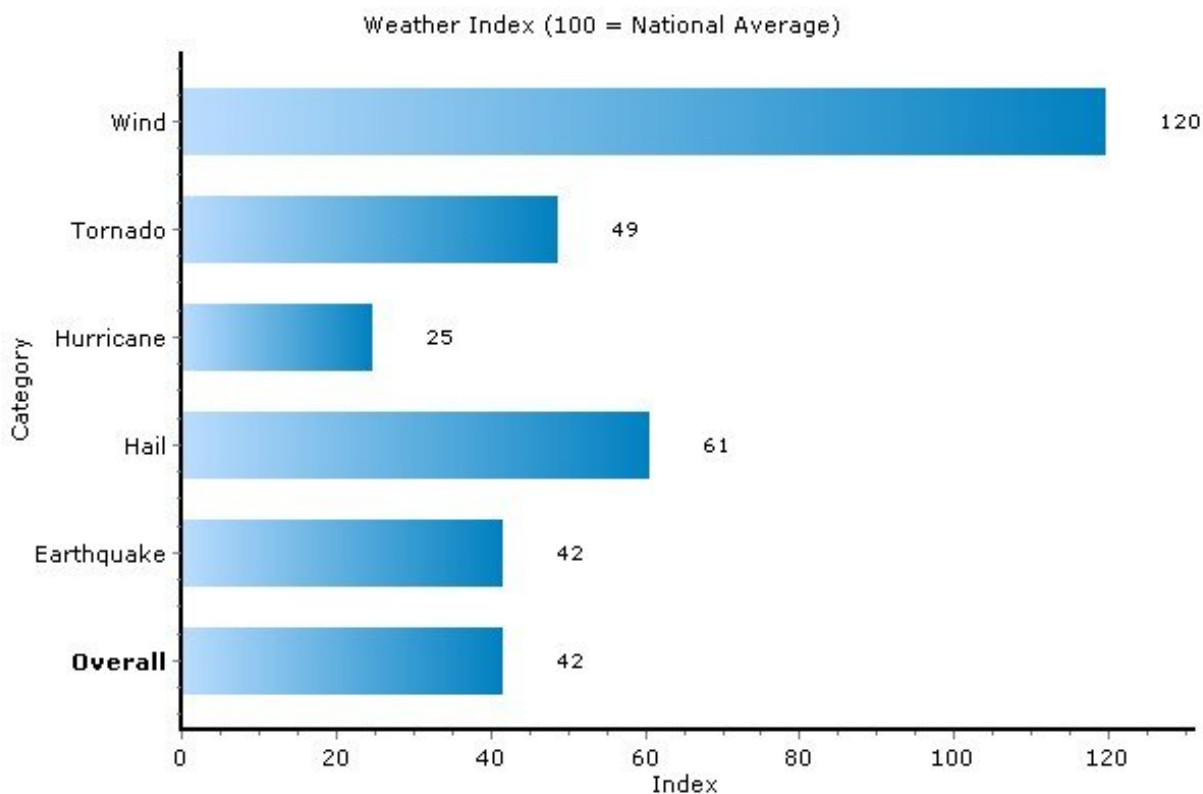

## Climate: Weather Index

13090, Liverpool, New York

Copyright © 2009 Onboard Informatics  
Information presumed reliable when  
collected but not guaranteed and  
should be independently verified.

Pei Lin Huang  
Keller Williams Syracuse