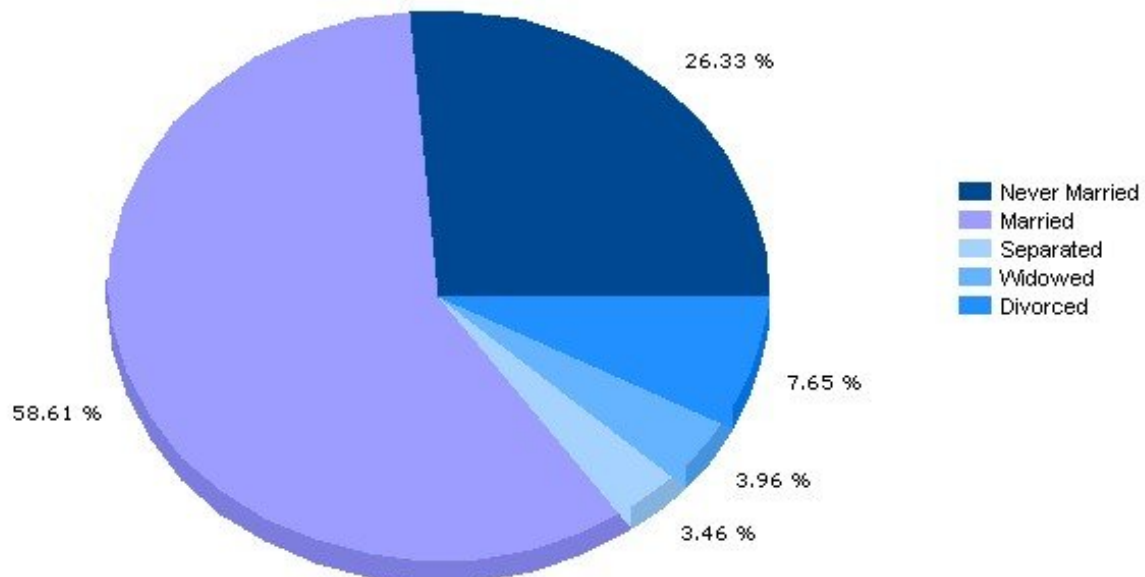

Household

13090, Liverpool, New York

Household	13090	New York
Number of Households	11,595	7,206,591
Average Household Size	2.63	2.64
Household with Children	38.1%	32.4%
Household with no Children	61.9%	67.6%
Household: Family	69.5%	64.2%
Household: Non-Family	30.5%	35.8%

Marital Status