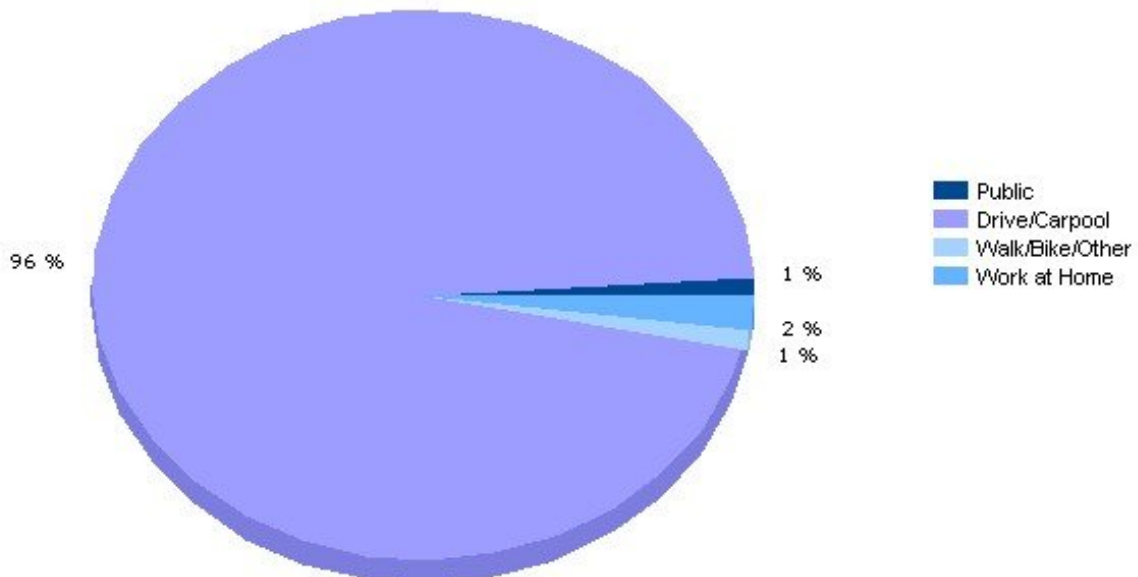

Transportation

13090, Liverpool, New York

Transportation	13090	New York
Median Travel Time to Work (mins)	19.2	25.1

Travel to Work