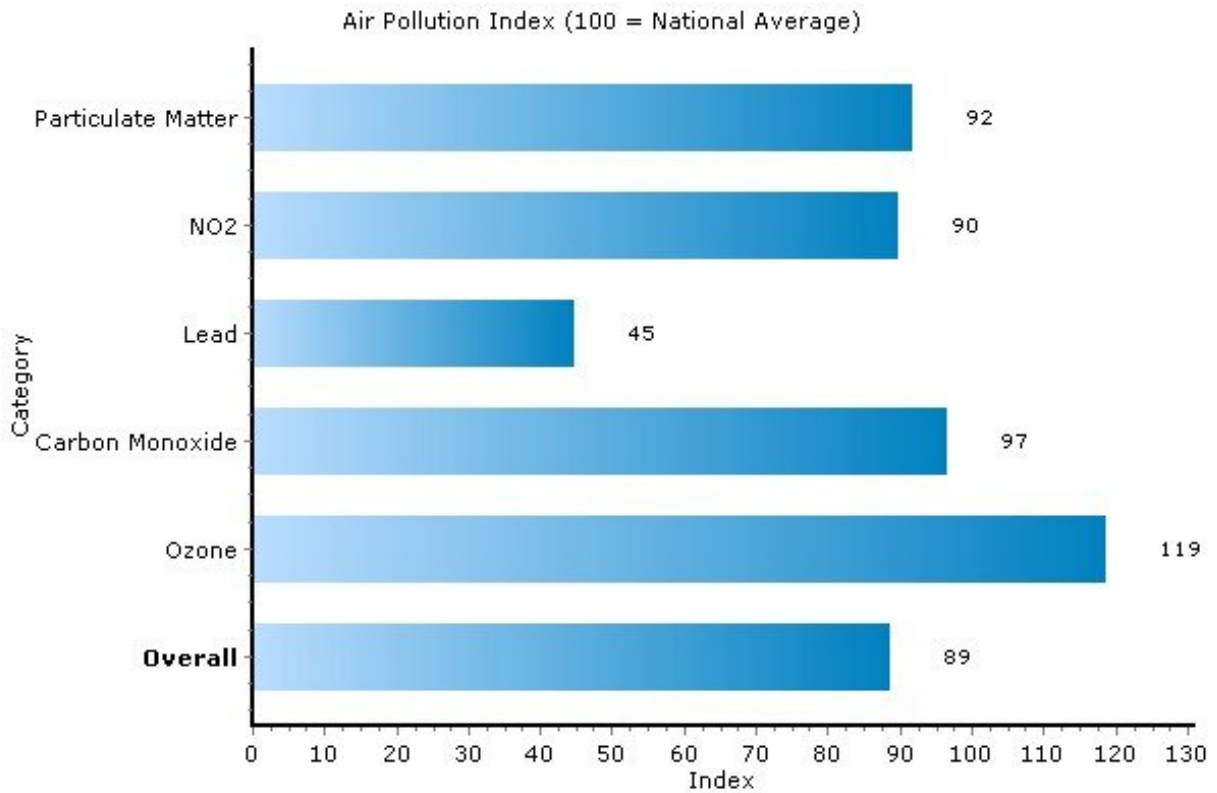

Copyright © 2009 Onboard Informatics
Information presumed reliable when
collected but not guaranteed and
should be independently verified.

Pei Lin Huang
Keller Williams Syracuse

PLHuang@YourCNYHome.com