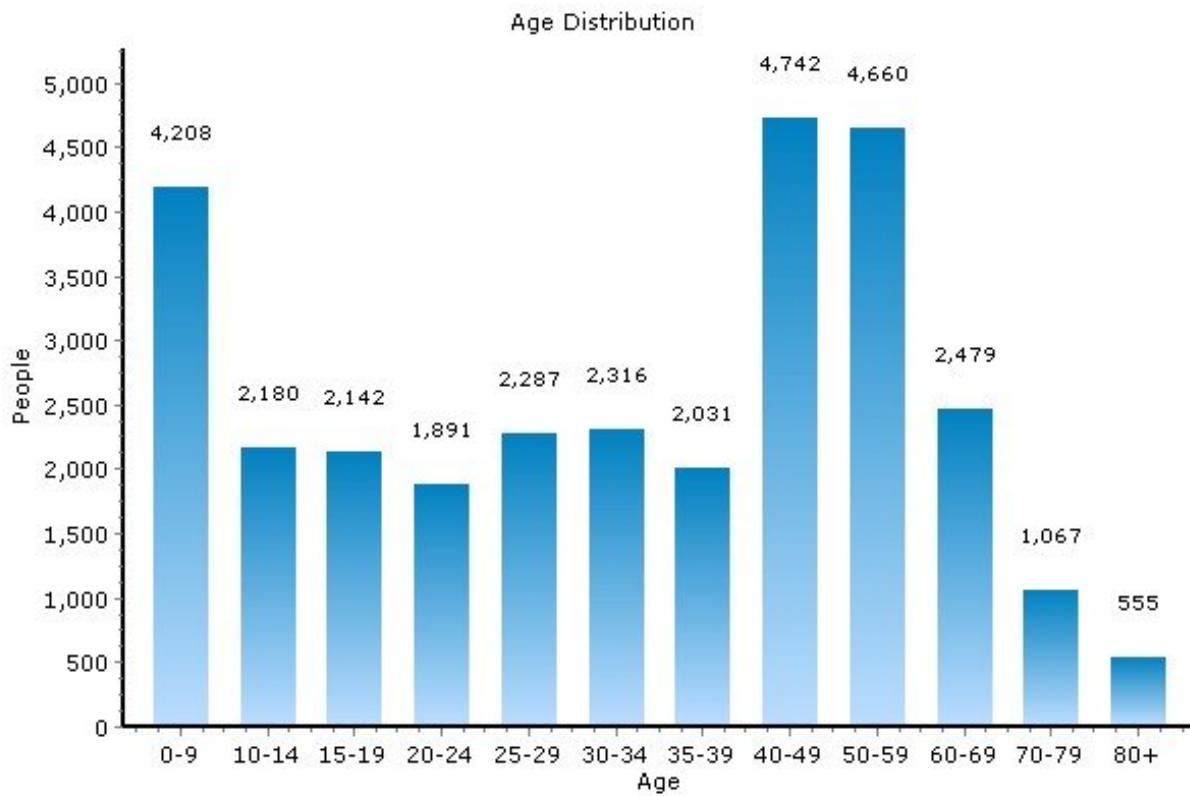

## Population

13090, Liverpool, New York

Population	13090	New York
Population	30,558	19,600,792
Population Density (people/mile)	2,346	359
Population Growth	0.0%	3.0%
Male	14,951	9,536,666
Female	15,608	10,064,126
Median Age	34.63	37.44