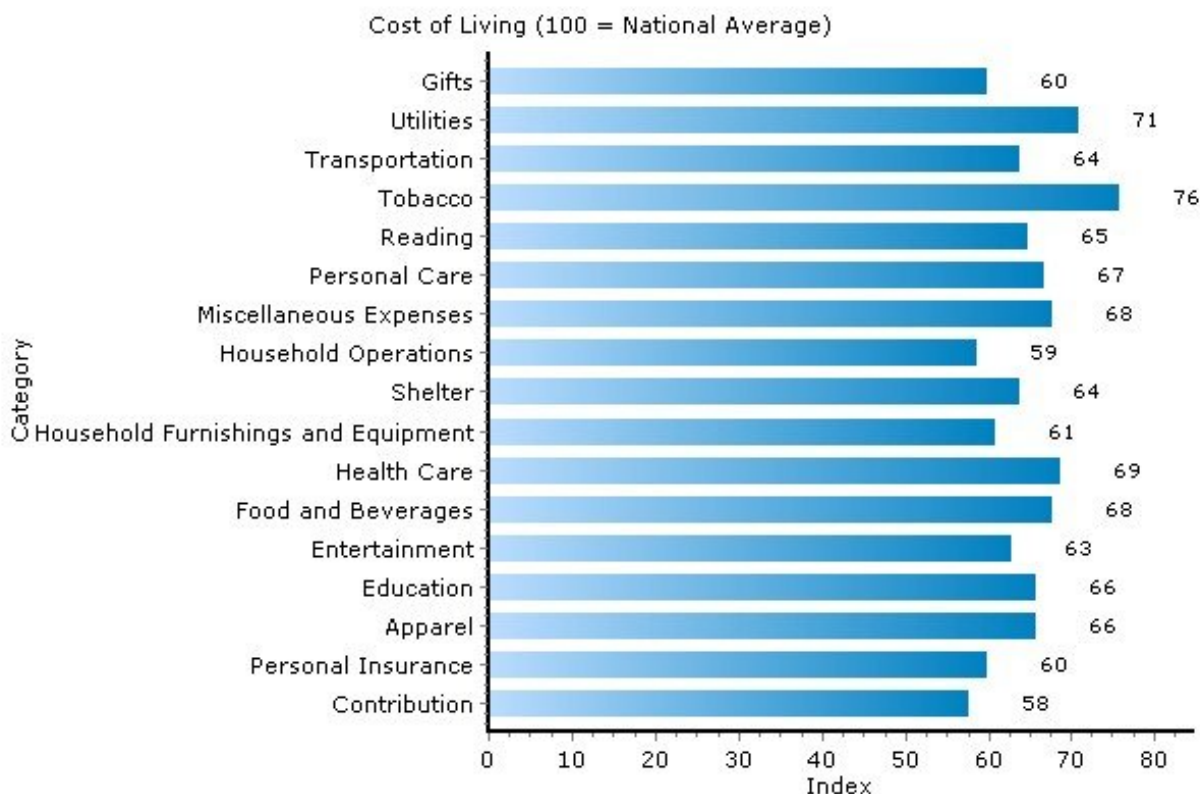

## Home Ownership

13210, Syracuse, New York

Home Ownership	13210	New York
Median Home Price	\$116,500	N/A
In Current Residence 5+ Years	22.6%	38.6%
Annual Residential Turnover	24.4%	14.7%
Median Years in Residence	2.32	3.52

Copyright © 2009 Onboard Informatics  
Information presumed reliable when  
collected but not guaranteed and  
should be independently verified.

**Pei Lin Huang**    [PeiLin@YourCNYHome.com](mailto:PeiLin@YourCNYHome.com)  
Keller Williams Syracuse

## Cost of Living

13210, Syracuse, New York

Cost of Living	13210	New York
Average Total Household Expenditure	\$33,629	\$56,001
Total Household Expenditure Index (100 = National Average)	65	108

Copyright © 2009 Onboard Informatics  
 Information presumed reliable when  
 collected but not guaranteed and  
 should be independently verified.