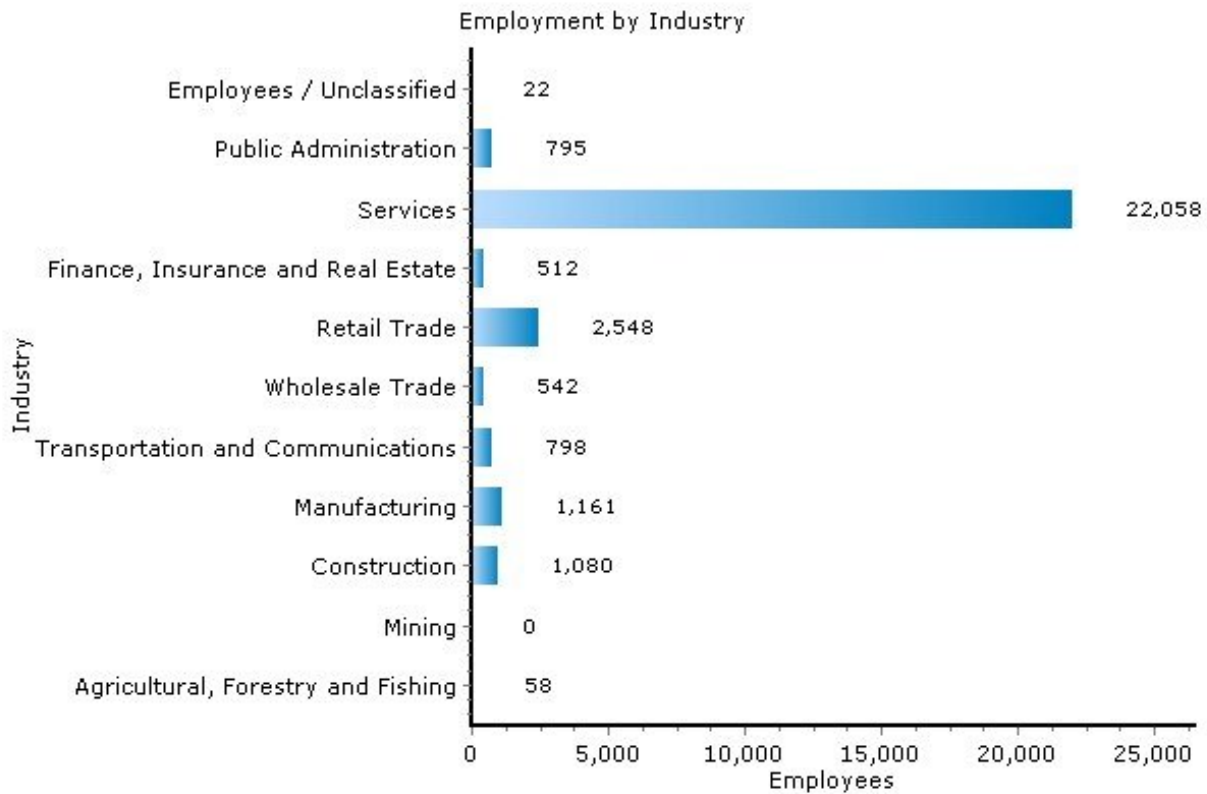

Copyright © 2009 Onboard Informatics
Information presumed reliable when
collected but not guaranteed and
should be independently verified.

Pei Lin Huang   PeiLin@YourCNYHome.com
Keller Williams Syracuse