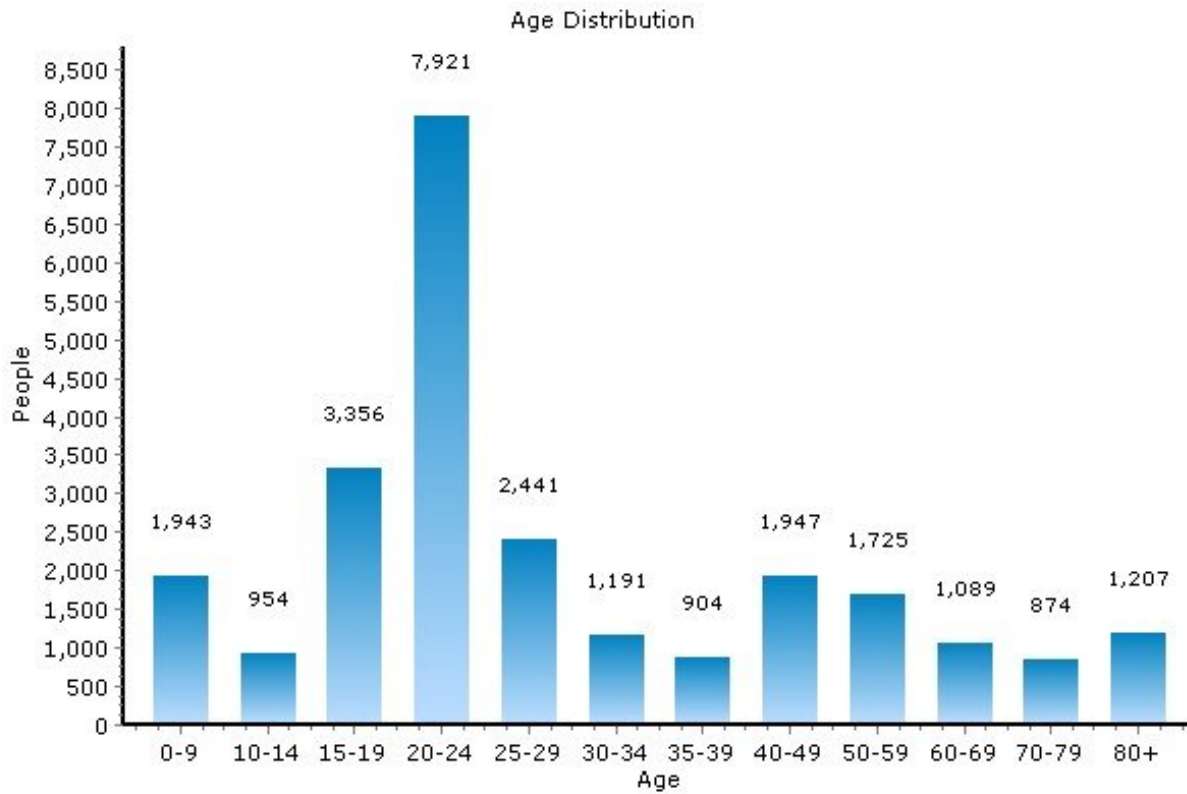

## General Community Facts

13210, Syracuse, New York

Community Summary	13210	New York
Population	25,551	19,356,927
Population Density (people/mile)	5,847	396
Median Household Income	\$22,391	\$52,764
Total Dwelling Units	10,920	7,919,524
Median Home Price	\$116,500	N/A

## Population

13210, Syracuse, New York

Population	13210	New York
Population	25,551	19,356,927
Population Density (people/mile)	5,847	396
Population Growth	-1.0%	2.0%
Male	12,237	9,394,057
Female	13,313	9,962,870
Median Age	23.12	36.8