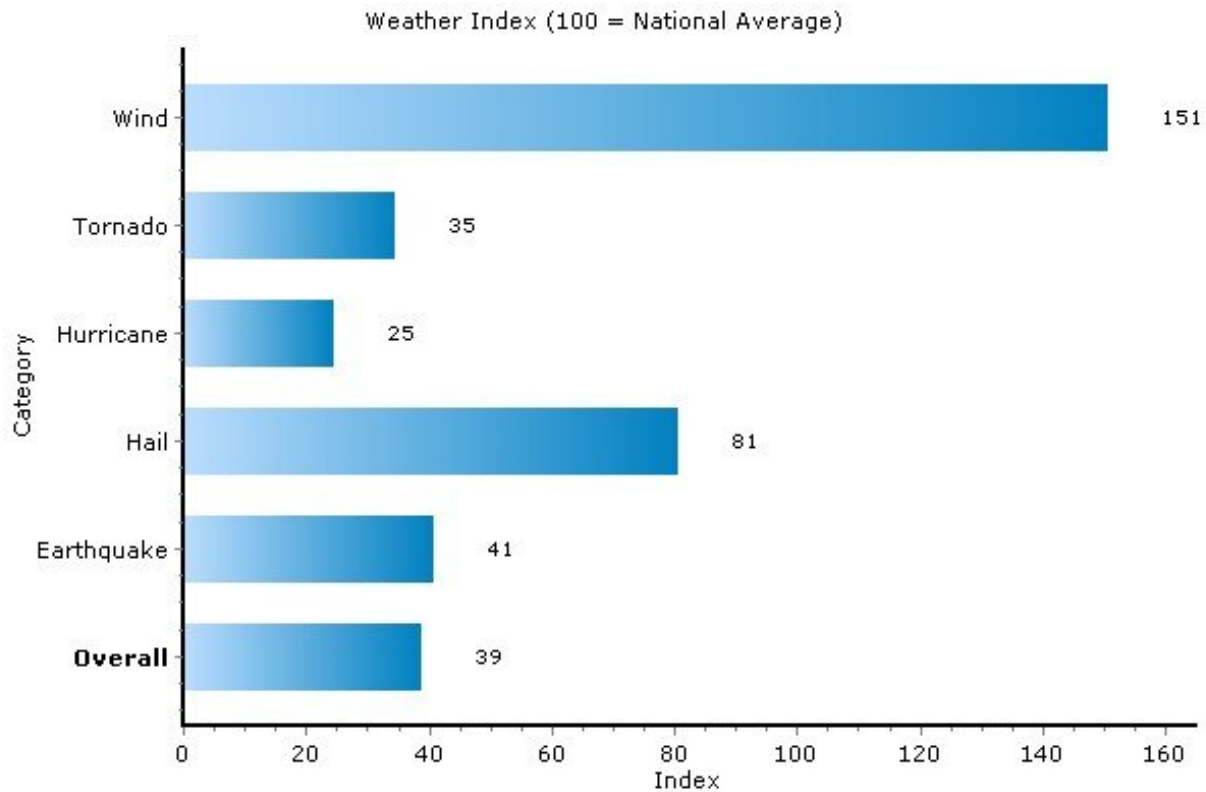

Copyright © 2009 Onboard Informatics
Information presumed reliable when
collected but not guaranteed and
should be independently verified.

Pei Lin Huang
Keller Williams Syracuse

PeiLin@YourCNYHome.com