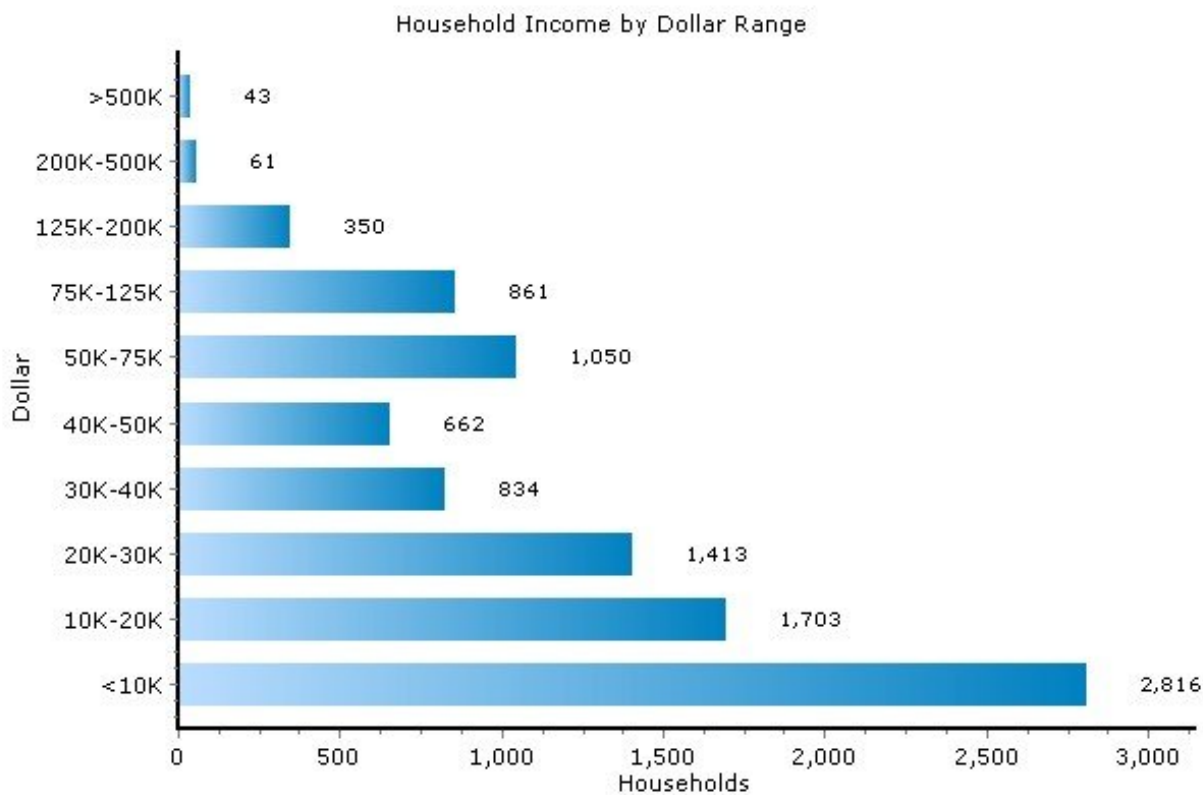

## Income

13210, Syracuse, New York

Income	13210	New York
Median Household Income	\$22,391	\$52,764
Average Household Income	\$33,077	\$73,408
Median Disposable Income	\$20,803	\$44,437

Copyright © 2009 Onboard Informatics  
Information presumed reliable when  
collected but not guaranteed and  
should be independently verified.