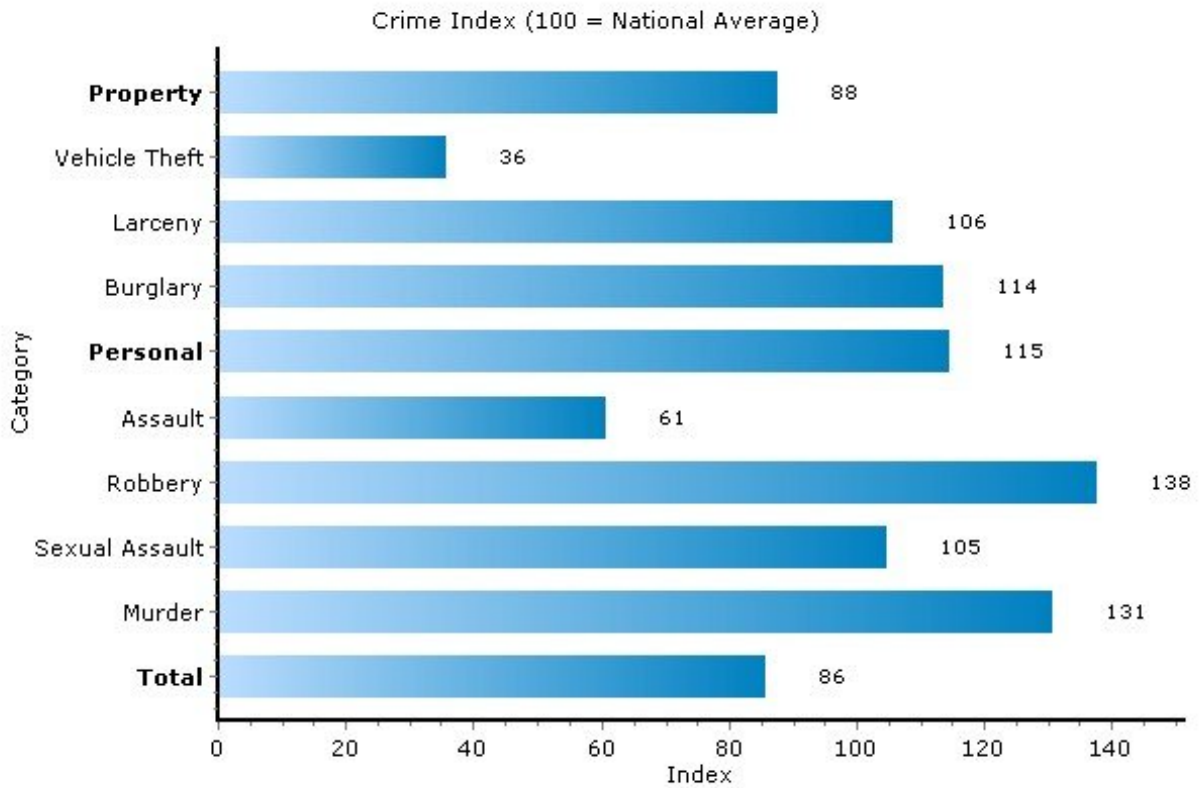

Copyright © 2009 Onboard Informatics
Information presumed reliable when
collected but not guaranteed and
should be independently verified.

Pei Lin Huang
Keller Williams Syracuse

PeiLin@YourCNYHome.com