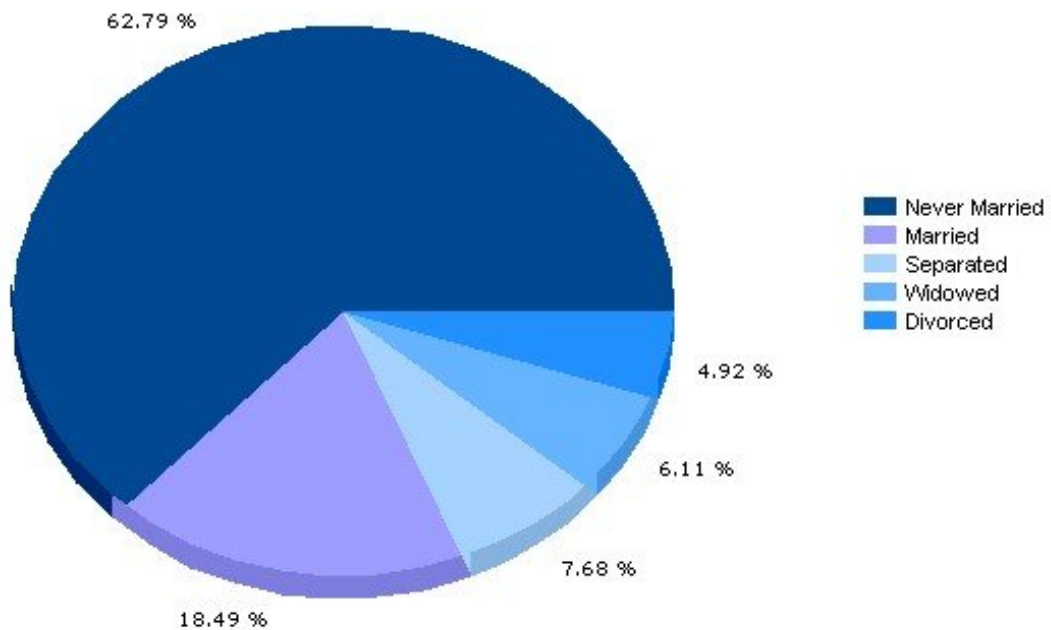

Household

13210, Syracuse, New York

Household	13210	New York
Number of Households	9,791	7,136,363
Average Household Size	2.12	2.63
Household with Children	18.4%	33.4%
Household with no Children	81.6%	66.6%
Household: Family	31.4%	64.6%
Household: Non-Family	68.6%	35.4%

Marital Status