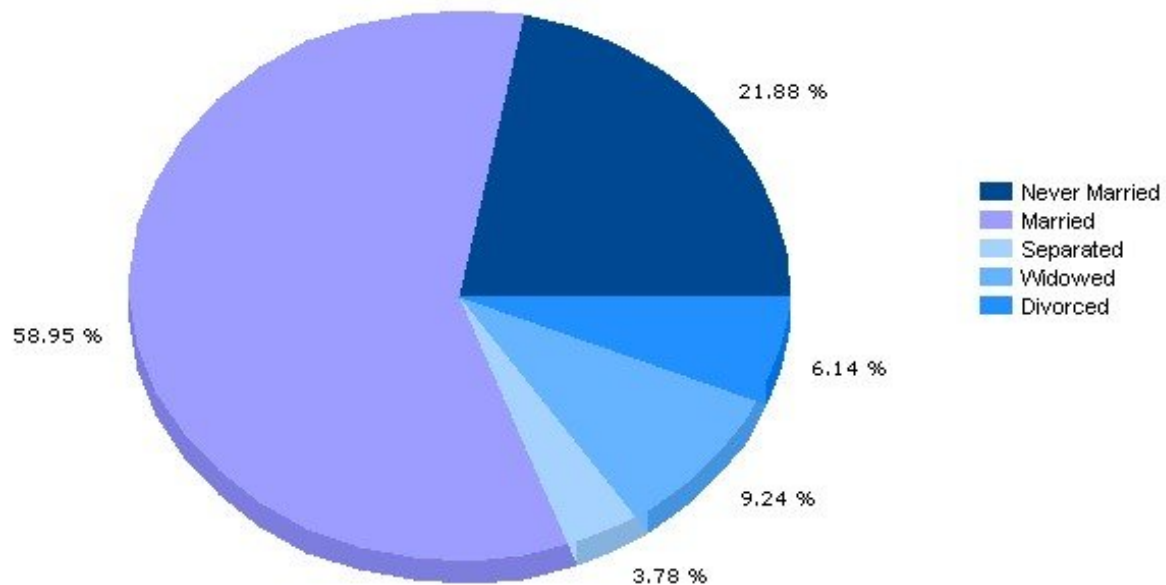

Pei Lin Huang PeiLin@YourCNYHome.com
Keller Williams Syracuse

Household

13215, Syracuse, New York

Household	13215	New York
Number of Households	5,496	7,136,363
Average Household Size	2.59	2.63
Household with Children	34.0%	33.4%
Household with no Children	66.0%	66.6%
Household: Family	66.1%	64.6%
Household: Non-Family	33.9%	35.4%

Marital Status

Income

13215, Syracuse, New York

Income	13215	New York
Median Household Income	\$68,581	\$52,764
Average Household Income	\$81,837	\$73,408
Median Disposable Income	\$56,373	\$44,437

Copyright © 2009 Onboard Informatics
Information presumed reliable when
collected but not guaranteed and
should be independently verified.