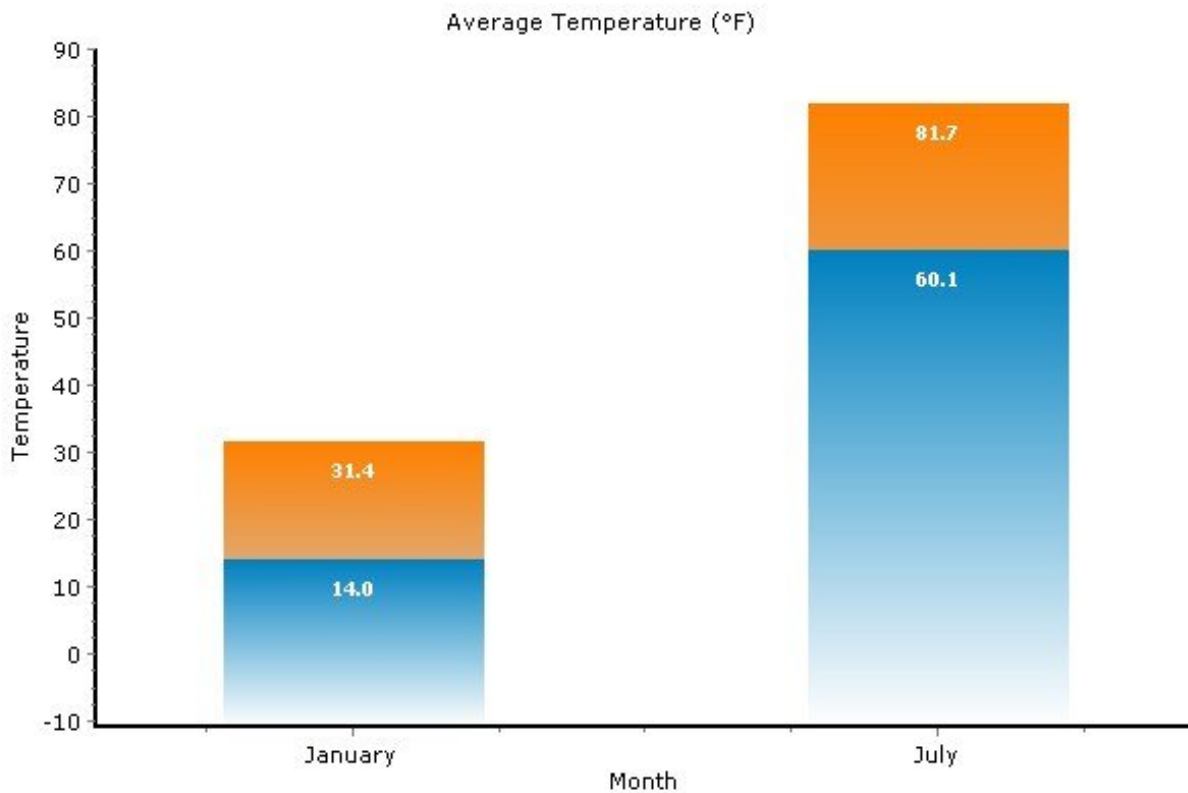

Pei Lin Huang
Keller Williams Syracuse

PeiLin@YourCNYHome.com

Climate: Average Temperature

13215, Syracuse, New York

Precipitation	13215	New York
Annual Precipitation (inches)	40.05	41.33

Copyright © 2009 Onboard Informatics
Information presumed reliable when
collected but not guaranteed and
should be independently verified.