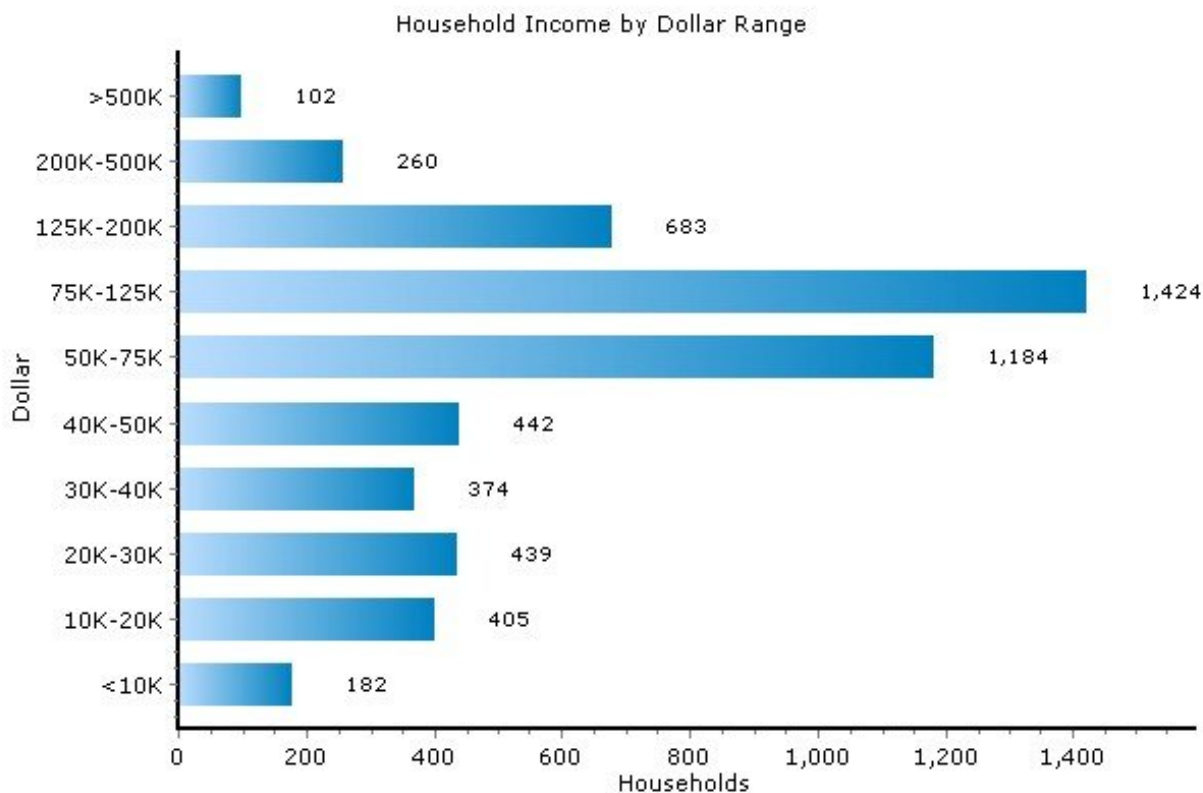

Pei Lin Huang PeiLin@YourCNYHome.com
Keller Williams Syracuse

Household

13215, Syracuse, New York

Household	13215	New York
Number of Households	5,496	7,136,363
Average Household Size	2.59	2.63
Household with Children	34.0%	33.4%
Household with no Children	66.0%	66.6%
Household: Family	66.1%	64.6%
Household: Non-Family	33.9%	35.4%

Marital Status

Income

13215, Syracuse, New York

Income	13215	New York
Median Household Income	\$68,581	\$52,764
Average Household Income	\$81,837	\$73,408
Median Disposable Income	\$56,373	\$44,437

Copyright © 2009 Onboard Informatics
Information presumed reliable when
collected but not guaranteed and
should be independently verified.