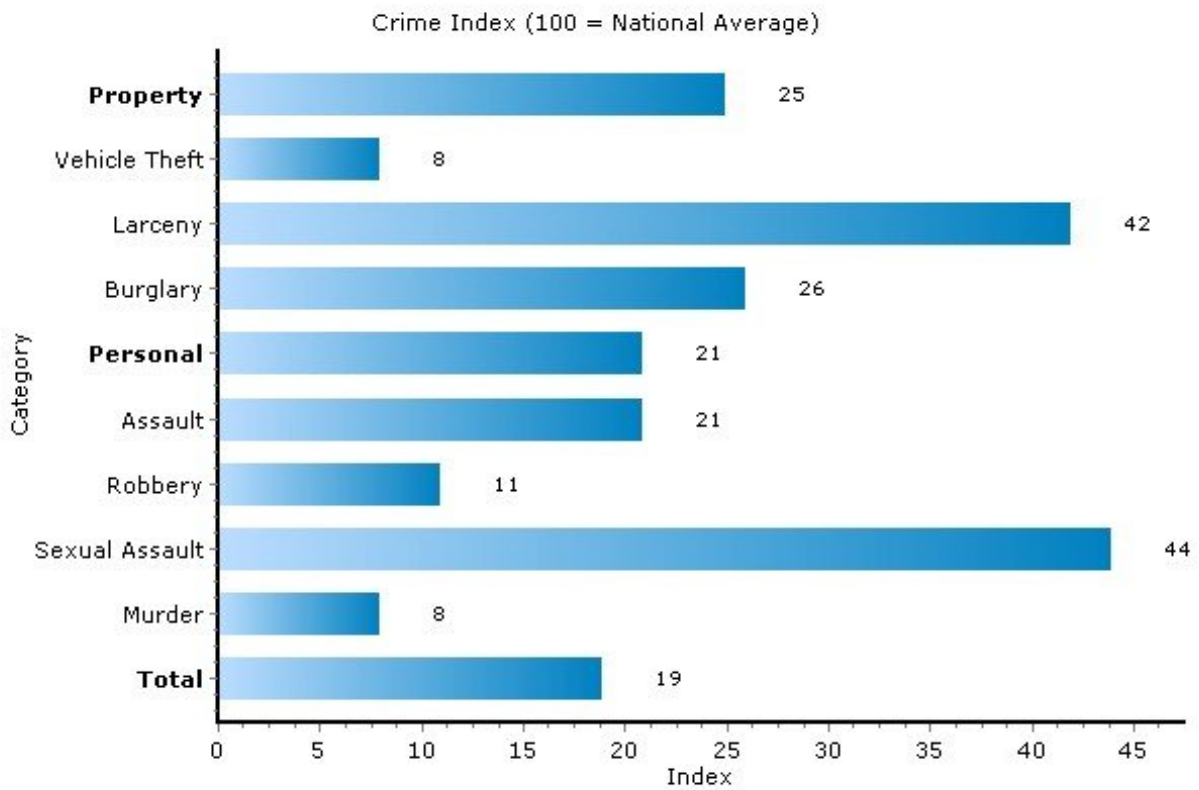

Pei Lin Huang
Keller Williams Syracuse

PeiLin@YourCNYHome.com

Crime

13215, Syracuse, New York

Copyright © 2009 Onboard Informatics
Information presumed reliable when
collected but not guaranteed and
should be independently verified.