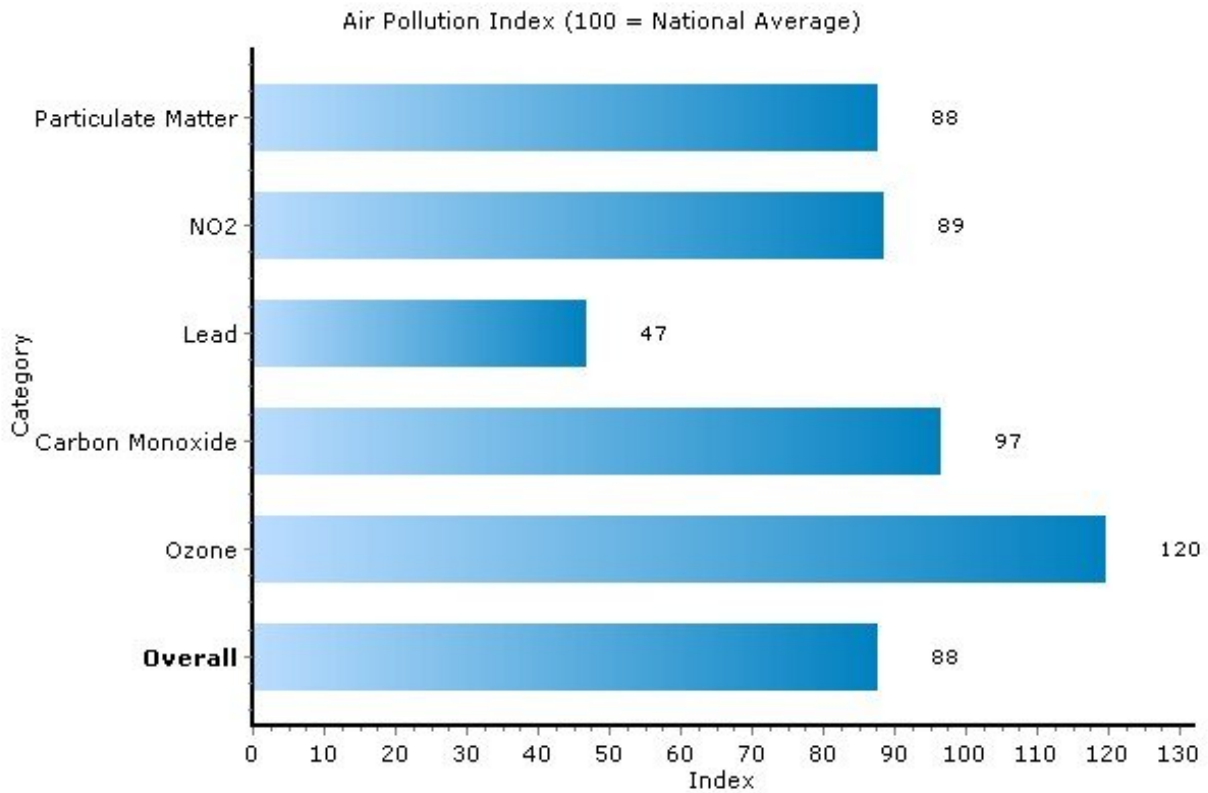

Copyright © 2009 Onboard Informatics
Information presumed reliable when
collected but not guaranteed and
should be independently verified.

Pei Lin Huang
Keller Williams Syracuse

PeiLin@YourCNYHome.com