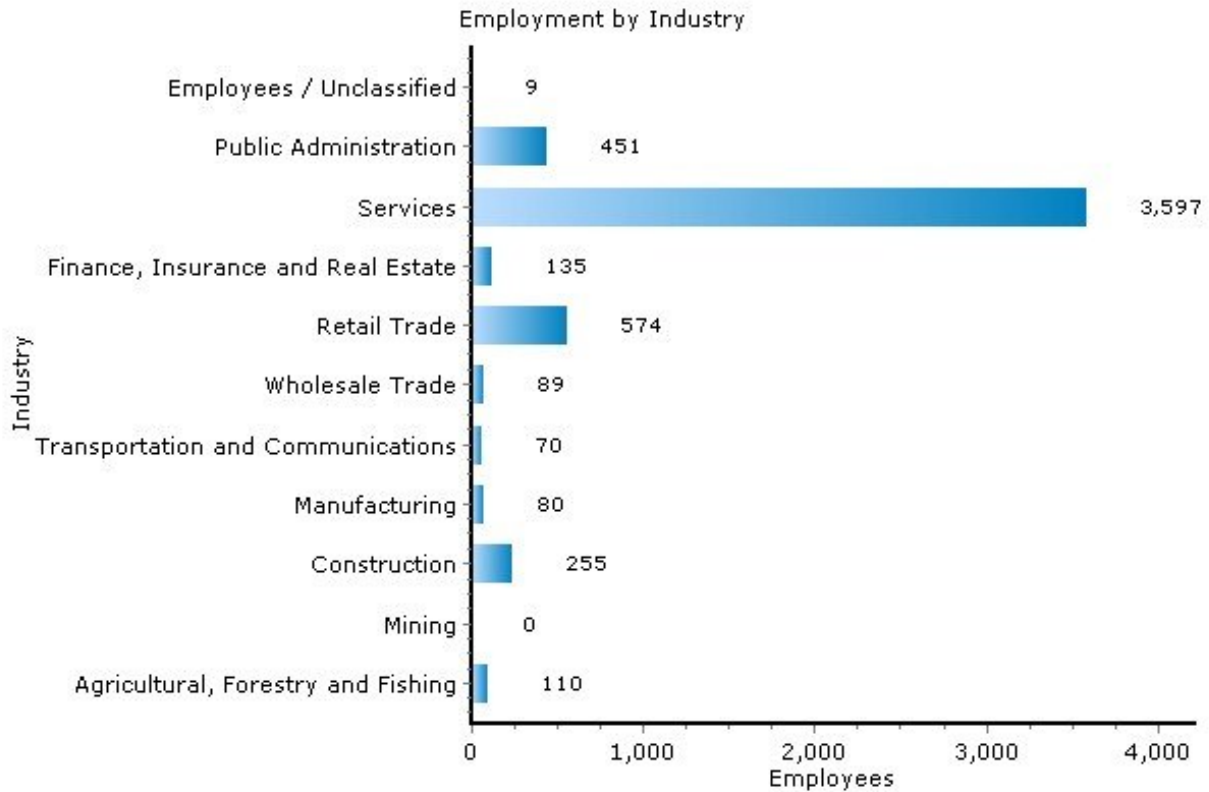

Copyright © 2009 Onboard Informatics
Information presumed reliable when
collected but not guaranteed and
should be independently verified.

Pei Lin Huang PeiLin@YourCNYHome.com
Keller Williams Syracuse