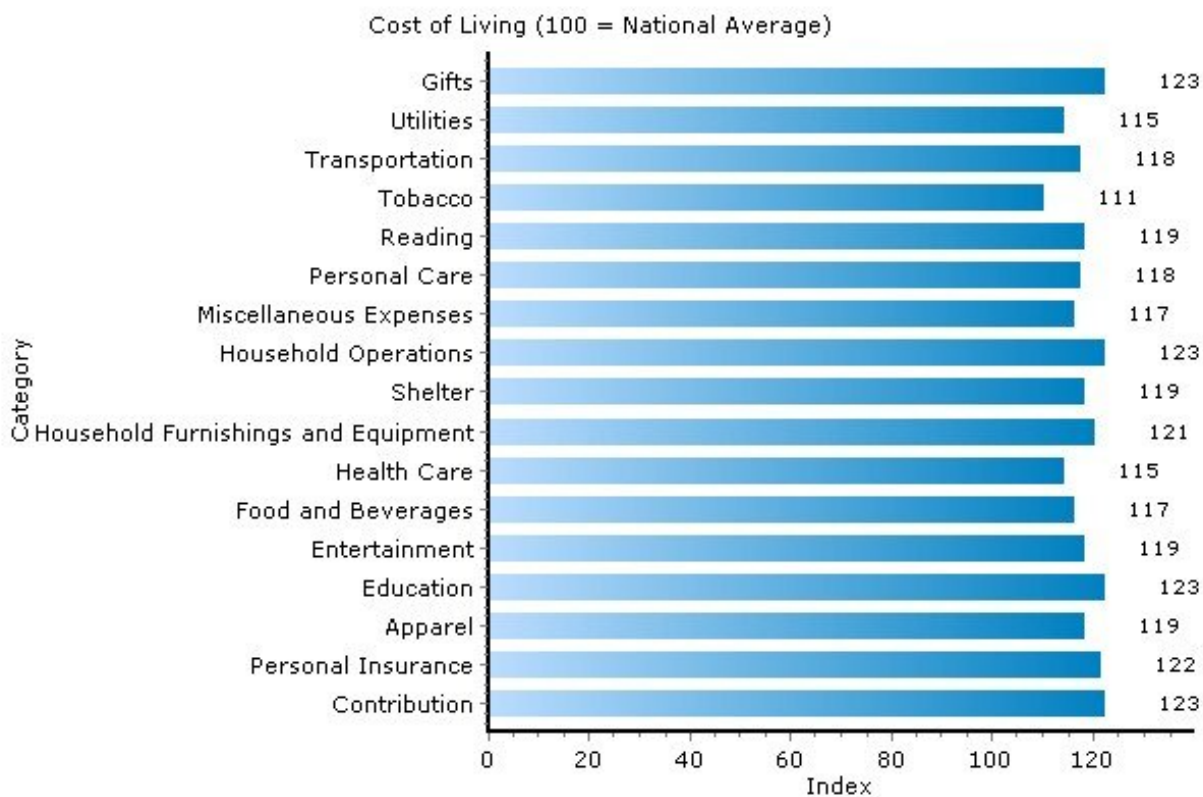

Pei Lin Huang PeiLin@YourCNYHome.com
Keller Williams Syracuse

Home Ownership

13215, Syracuse, New York

Home Ownership	13215	New York
Median Home Price	\$184,110	N/A
In Current Residence 5+ Years	58.5%	38.6%
Annual Residential Turnover	9.1%	14.7%
Median Years in Residence	7.19	3.52

Copyright © 2009 Onboard Informatics
Information presumed reliable when
collected but not guaranteed and
should be independently verified.

Pei Lin Huang PeiLin@YourCNYHome.com
Keller Williams Syracuse

Cost of Living

13215, Syracuse, New York

Cost of Living	13215	New York
Average Total Household Expenditure	\$61,405	\$56,001
Total Household Expenditure Index (100 = National Average)	119	108

Copyright © 2009 Onboard Informatics
Information presumed reliable when
collected but not guaranteed and
should be independently verified.