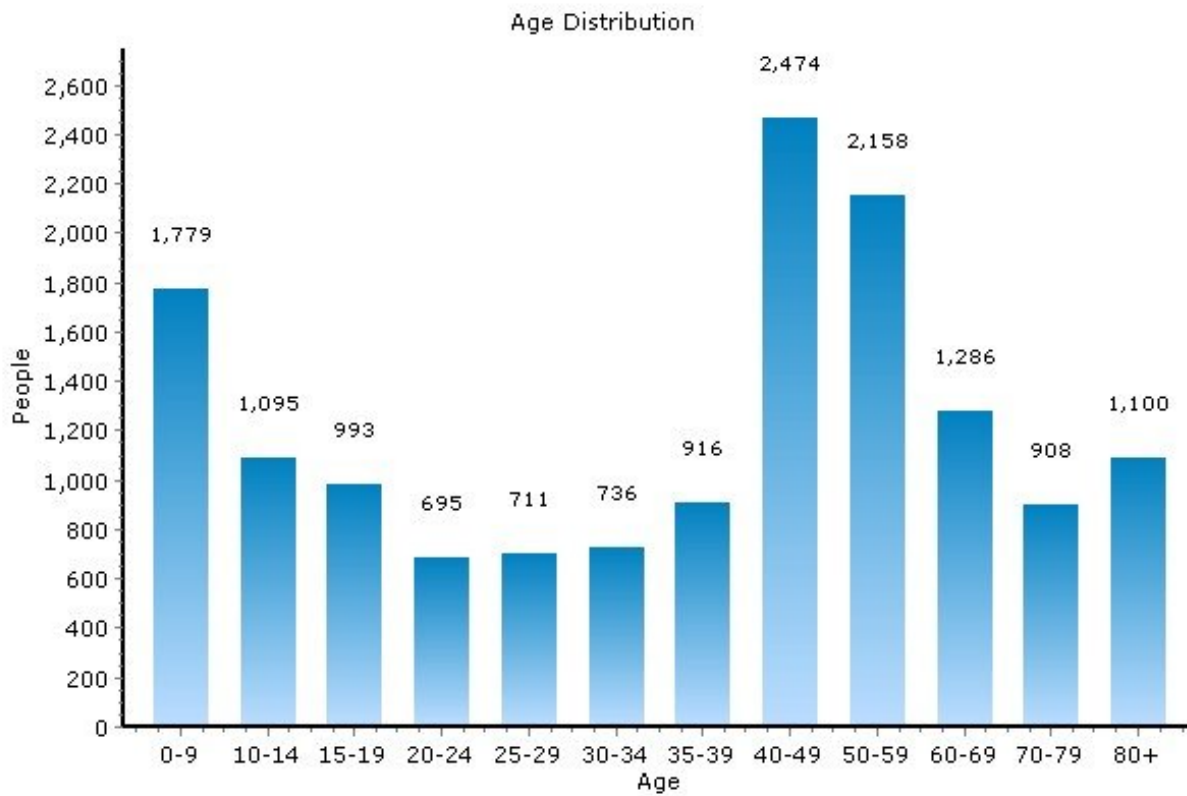

Community Facts

- Stable Population Very Low Residential Turnover

Population

13215, Syracuse, New York

Population	13215	New York
Population	14,851	19,356,927
Population Density (people/mile)	411	396
Population Growth	1.0%	2.0%
Male	7,196	9,394,057
Female	7,655	9,962,870
Median Age	41.1	36.8