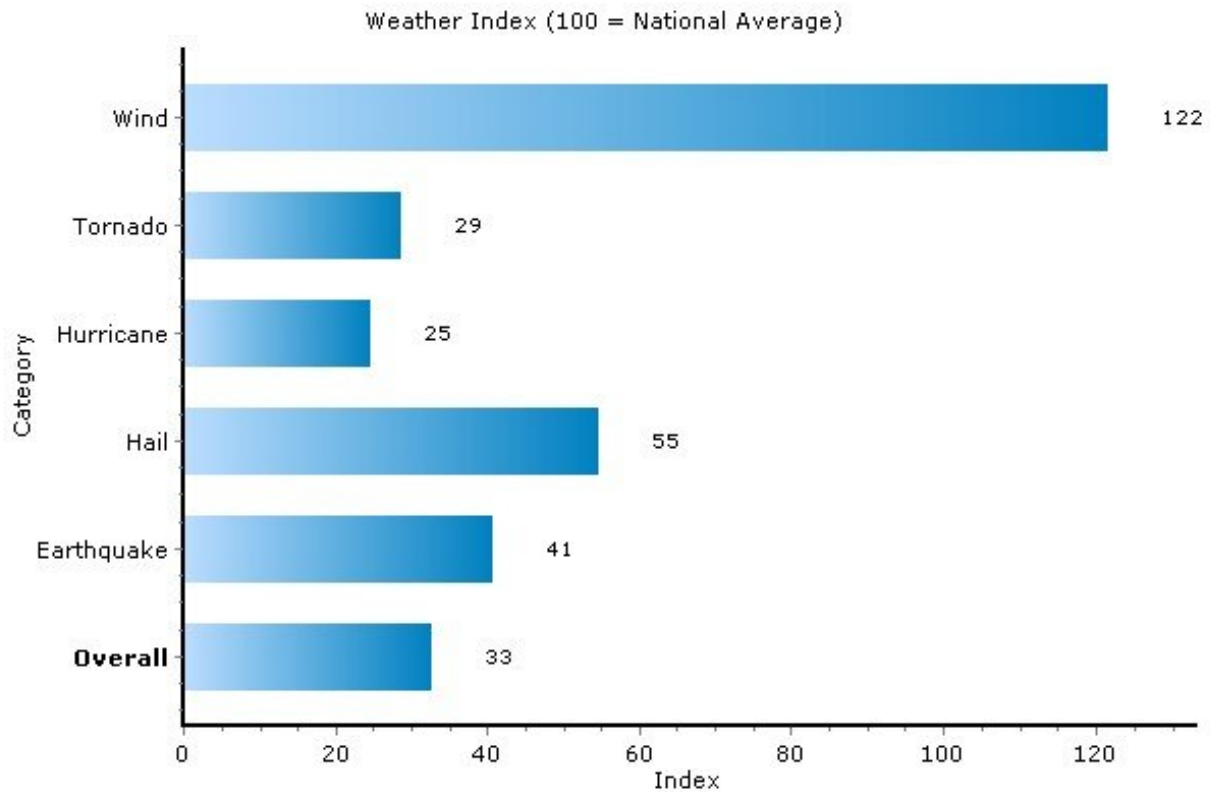

Copyright © 2009 Onboard Informatics
Information presumed reliable when
collected but not guaranteed and
should be independently verified.

Pei Lin Huang PeiLin@YourCNYHome.com
Keller Williams Syracuse