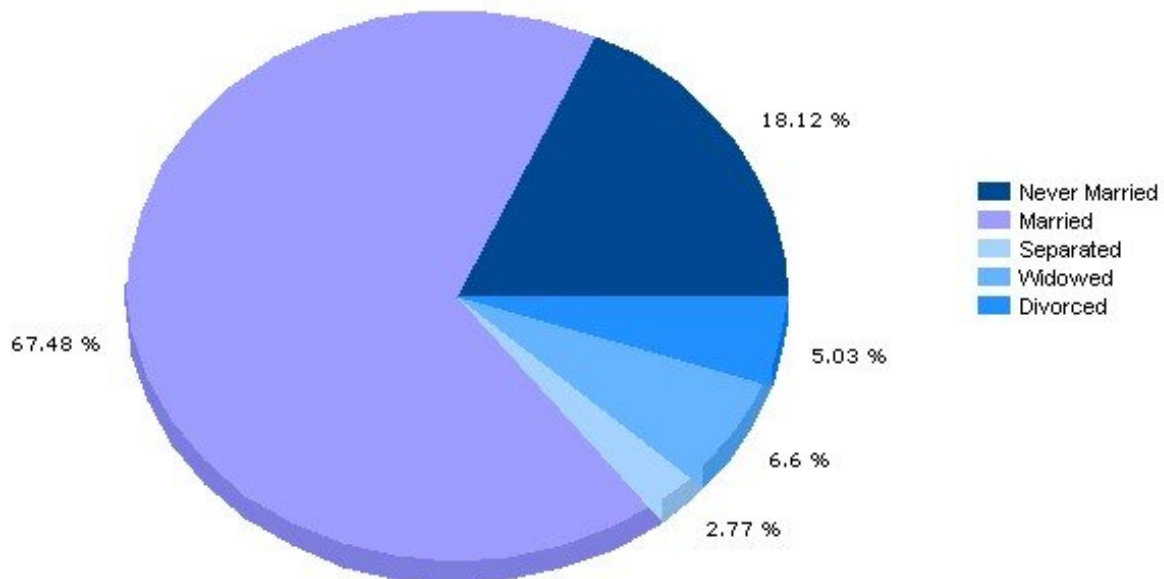

Household

13104, Manlius, New York

Household	13104	New York
Number of Households	5,837	7,206,591
Average Household Size	2.61	2.64
Household with Children	36.4%	32.4%
Household with no Children	63.6%	67.6%
Household: Family	71.7%	64.2%
Household: Non-Family	28.2%	35.8%

Marital Status