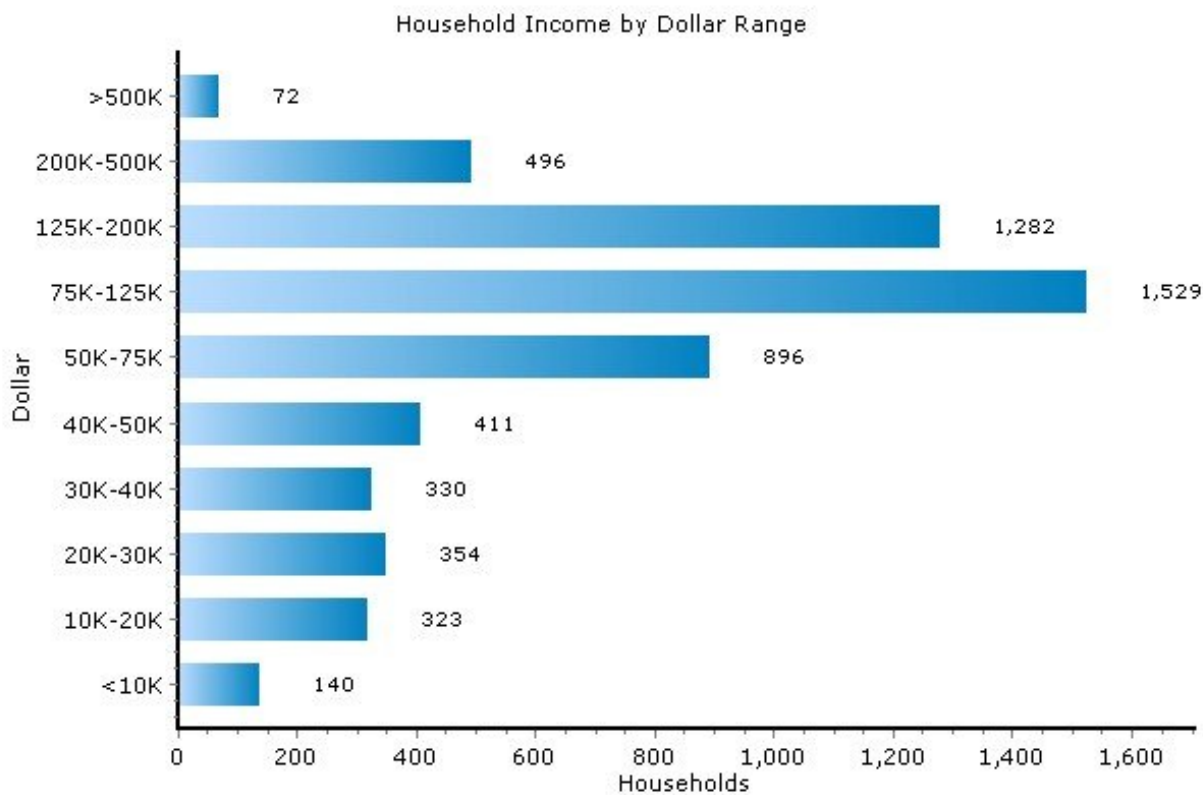

## Income

13104, Manlius, New York

Income	13104	New York
Median Household Income	\$88,911	\$54,753
Average Household Income	\$114,054	\$83,056
Median Disposable Income	\$70,291	\$45,939

Copyright © 2009 Onboard Informatics  
Information presumed reliable when  
collected but not guaranteed and  
should be independently verified.