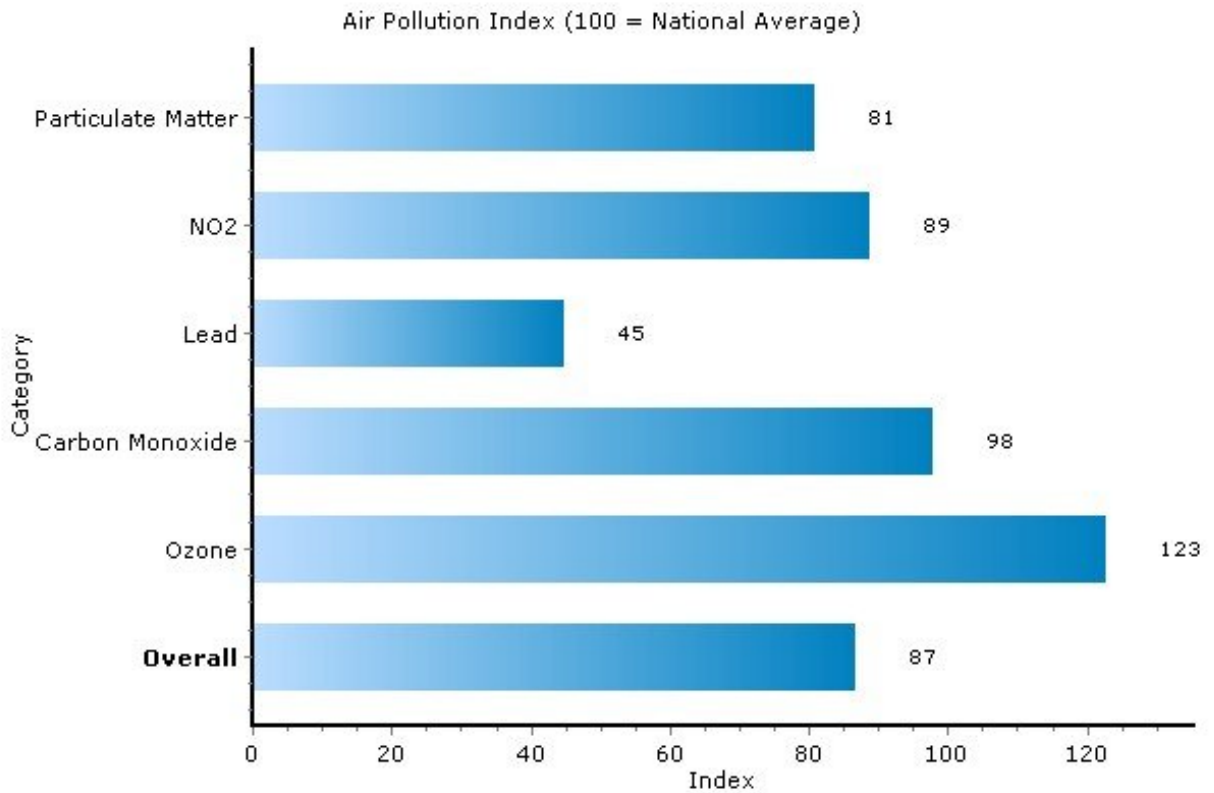

Copyright © 2009 Onboard Informatics
Information presumed reliable when
collected but not guaranteed and
should be independently verified.

Pei Lin Huang
Keller Williams Syracuse

PLHuang@YourCNYHome.com