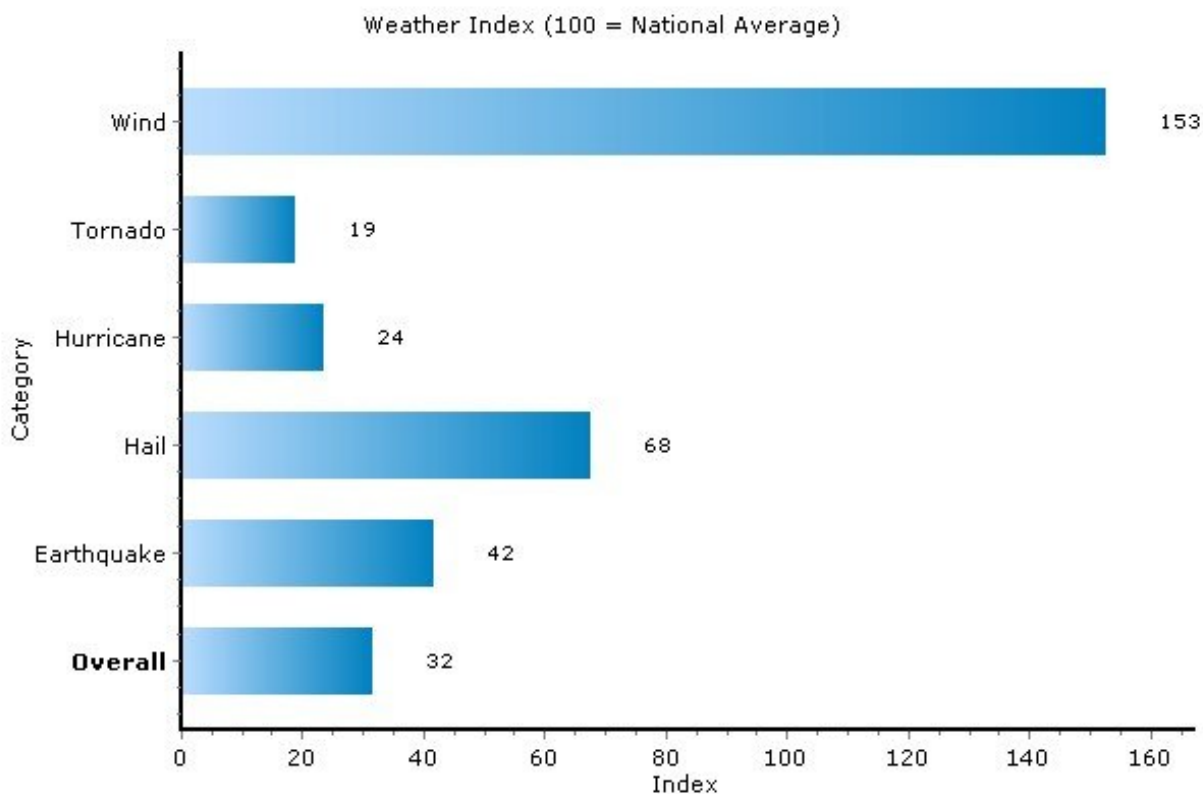

## Climate: Weather Index

13104, Manlius, New York

Copyright © 2009 Onboard Informatics  
Information presumed reliable when  
collected but not guaranteed and  
should be independently verified.

**Pei Lin Huang**  
Keller Williams Syracuse