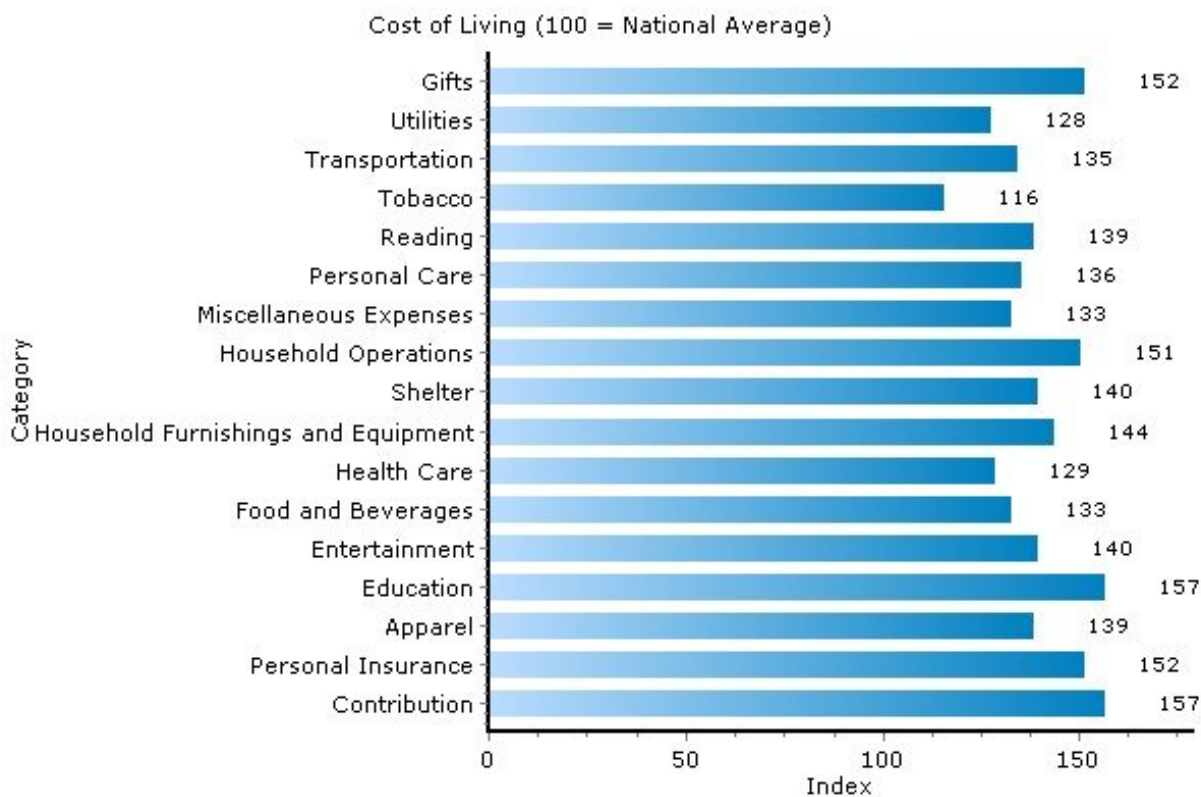

## Cost of Living

13104, Manlius, New York

Cost of Living	13104	New York
Average Total Household Expenditure	\$77,323	\$61,099
Total Household Expenditure Index (100 = National Average)	138	109

Copyright © 2009 Onboard Informatics  
 Information presumed reliable when  
 collected but not guaranteed and  
 should be independently verified.