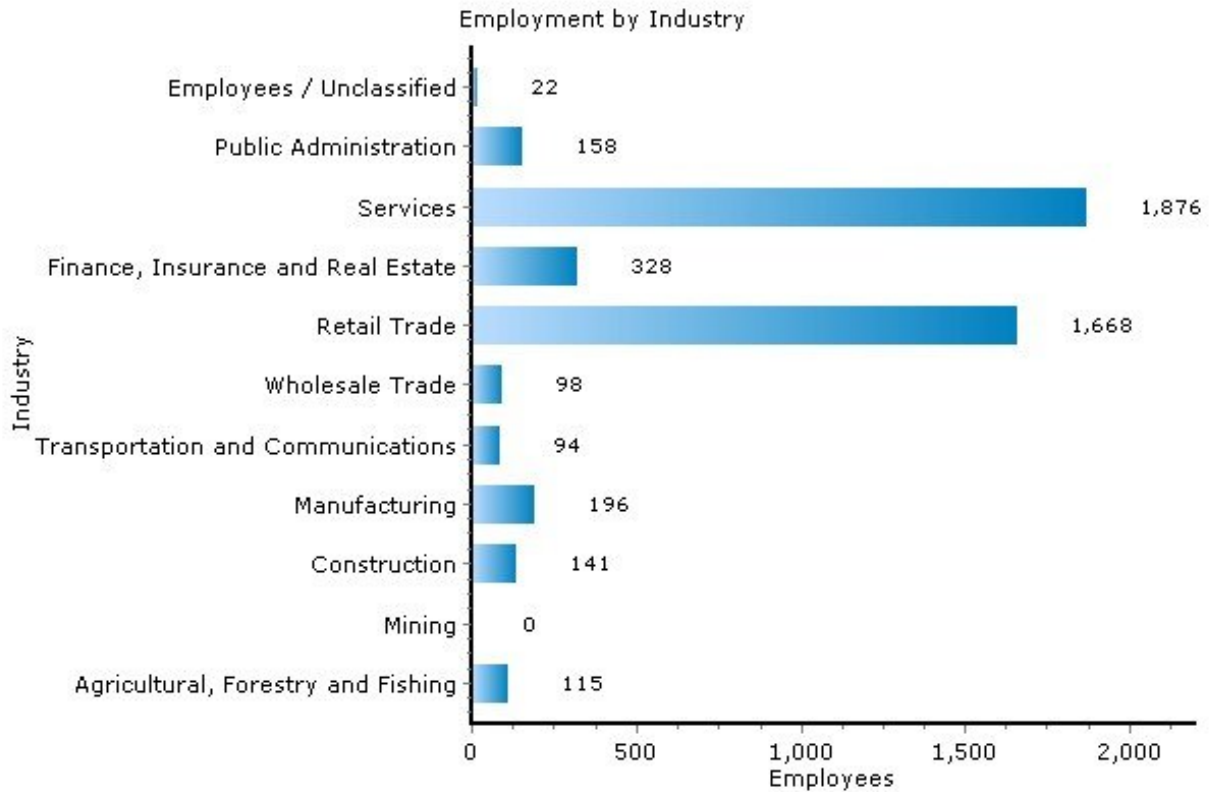

## Employment

13104, Manlius, New York

Copyright © 2009 Onboard Informatics  
Information presumed reliable when  
collected but not guaranteed and  
should be independently verified.

**Pei Lin Huang**  
Keller Williams Syracuse