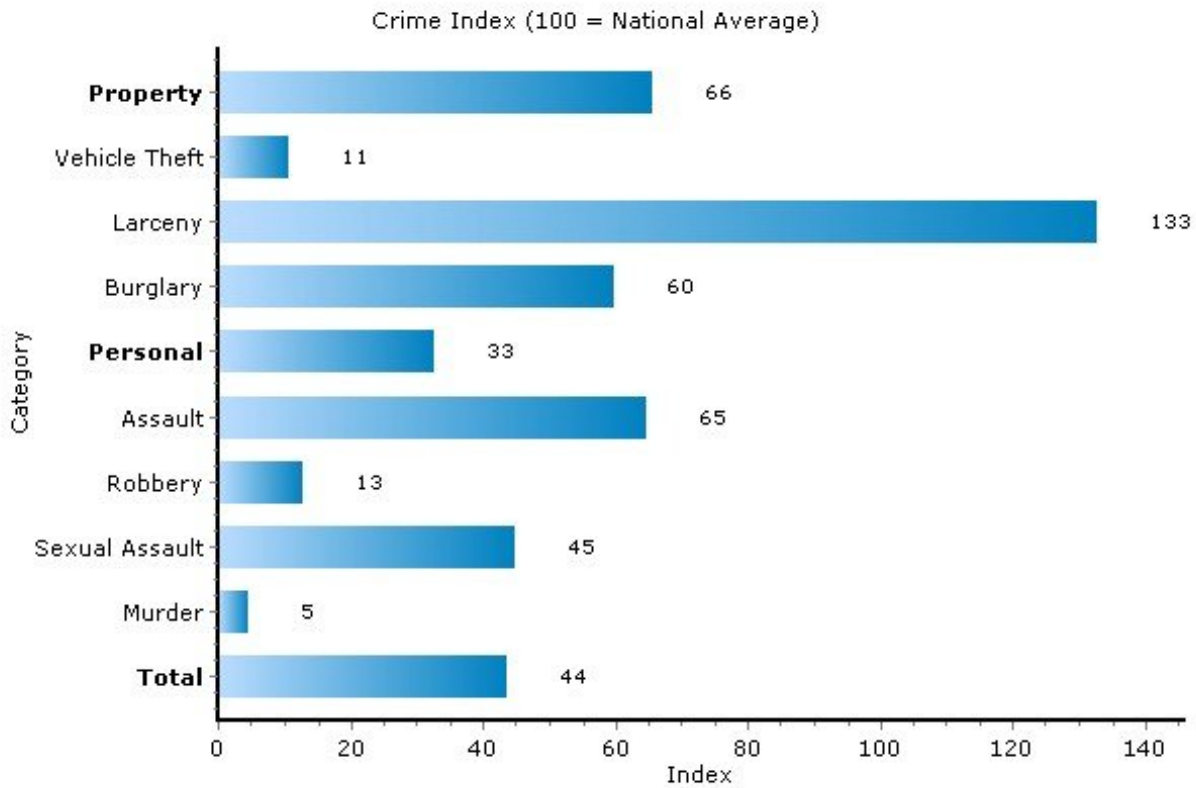

Copyright © 2009 Onboard Informatics
Information presumed reliable when
collected but not guaranteed and
should be independently verified.

Pei Lin Huang
Keller Williams Syracuse

PLHuang@YourCNYHome.com