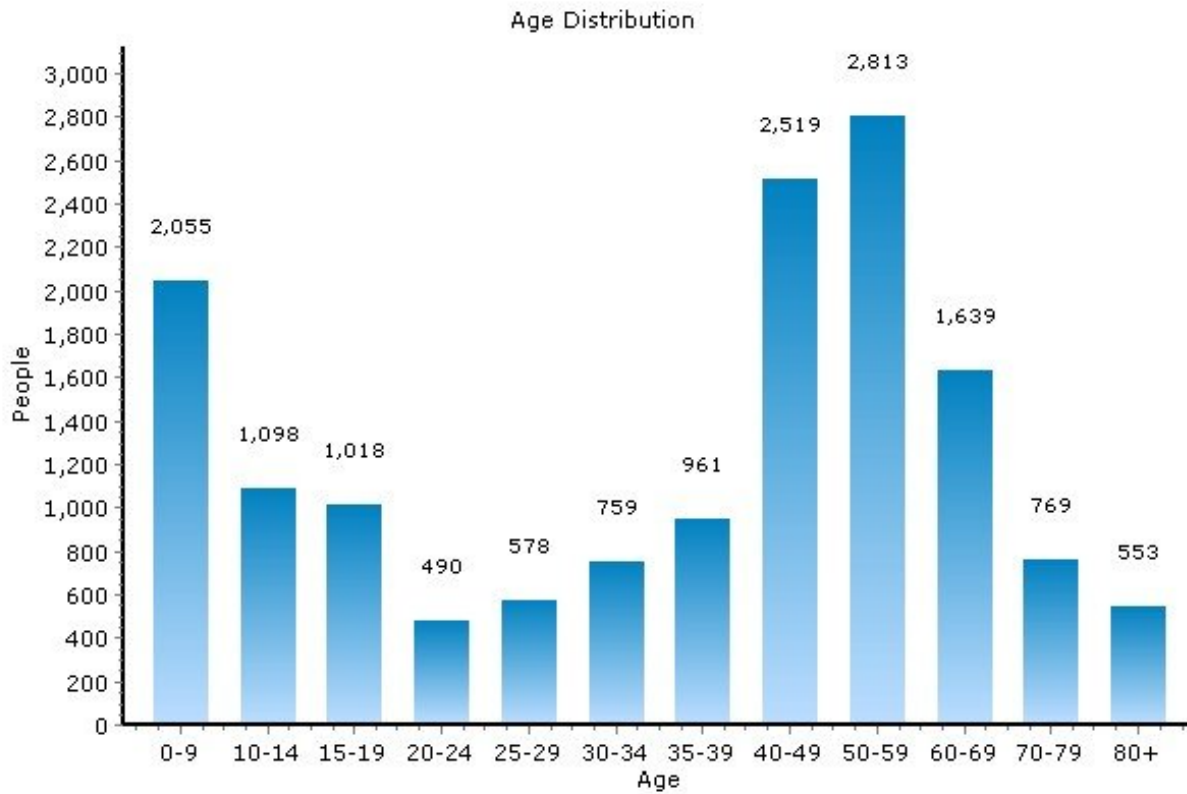

# Population

13104, Manlius, New York

Population	13104	New York
Population	15,253	19,600,792
Population Density (people/mile)	316	359
Population Growth	4.0%	3.0%
Male	7,495	9,536,666
Female	7,758	10,064,126
Median Age	42.03	37.44