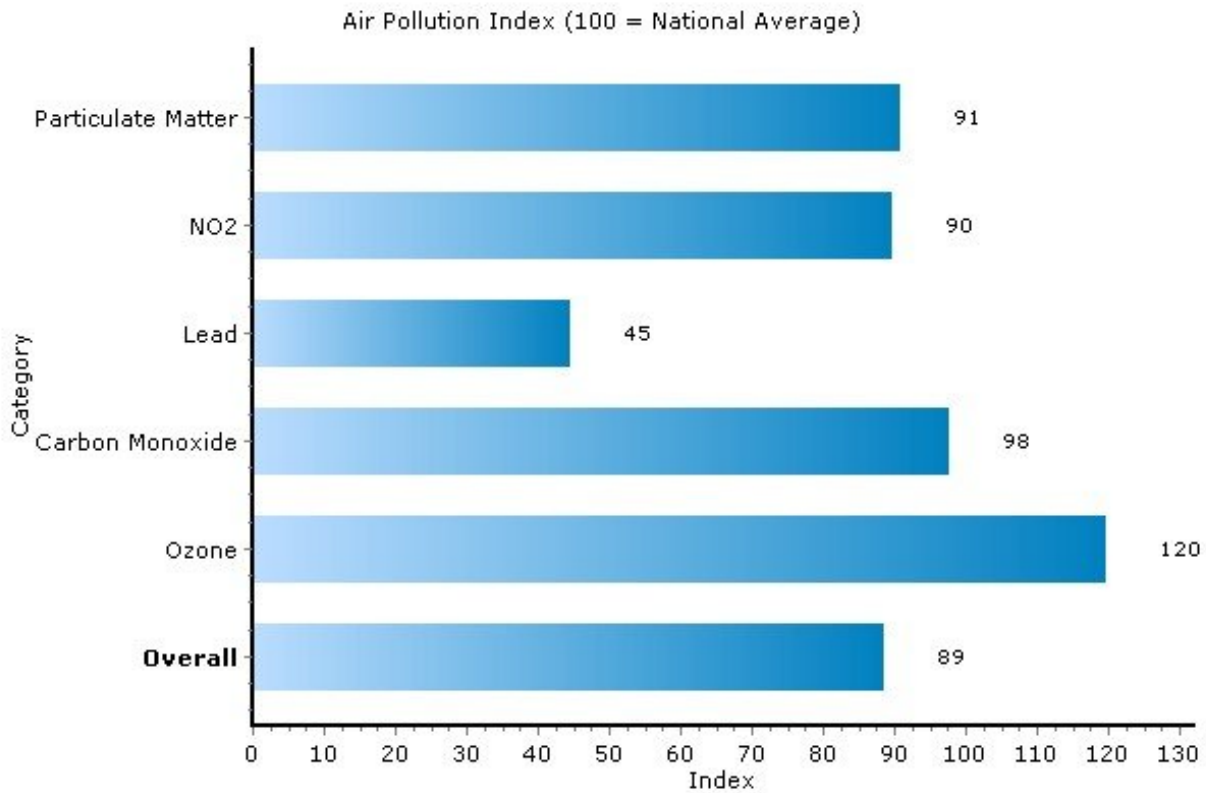

Copyright © 2009 Onboard Informatics
Information presumed reliable when
collected but not guaranteed and
should be independently verified.

Pei Lin Huang
Keller Williams Syracuse

PeiLin@YourCNYHome.com