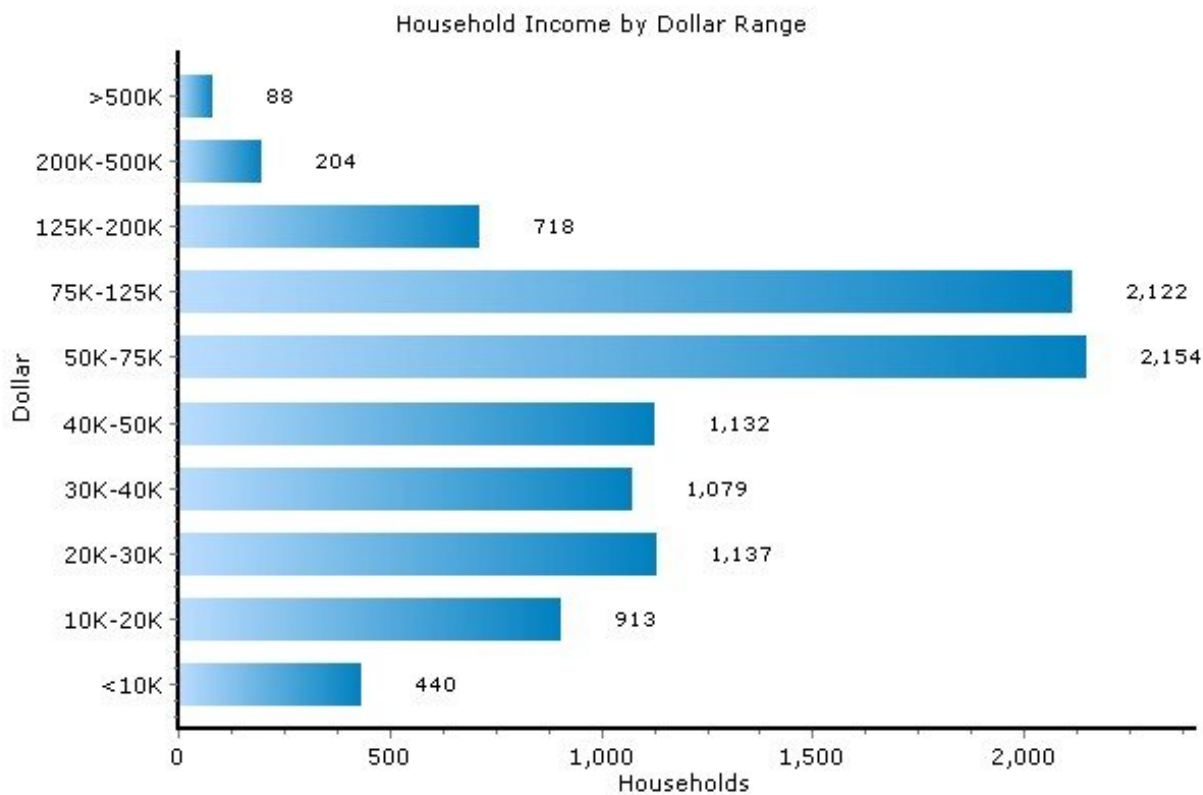

## Income

13088, Liverpool, New York

Income	13088	New York
Median Household Income	\$52,795	\$53,471
Average Household Income	\$60,590	\$77,295
Median Disposable Income	\$44,505	\$44,967

Copyright © 2009 Onboard Informatics  
Information presumed reliable when  
collected but not guaranteed and  
should be independently verified.