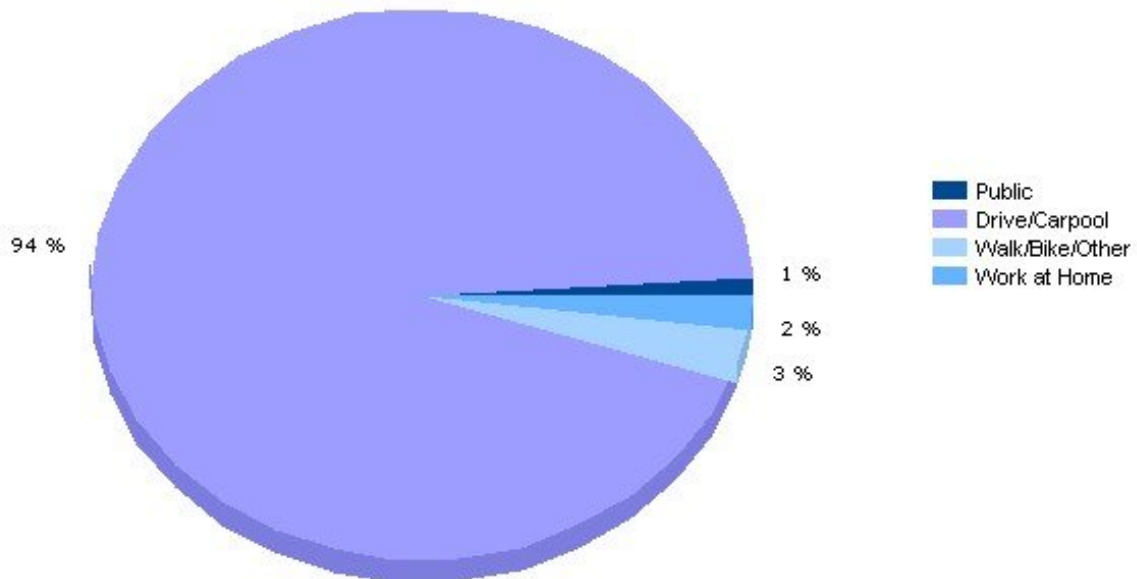

Transportation

13088, Liverpool, New York

Transportation	13088	New York
Median Travel Time to Work (mins)	15.9	25.1

Travel to Work