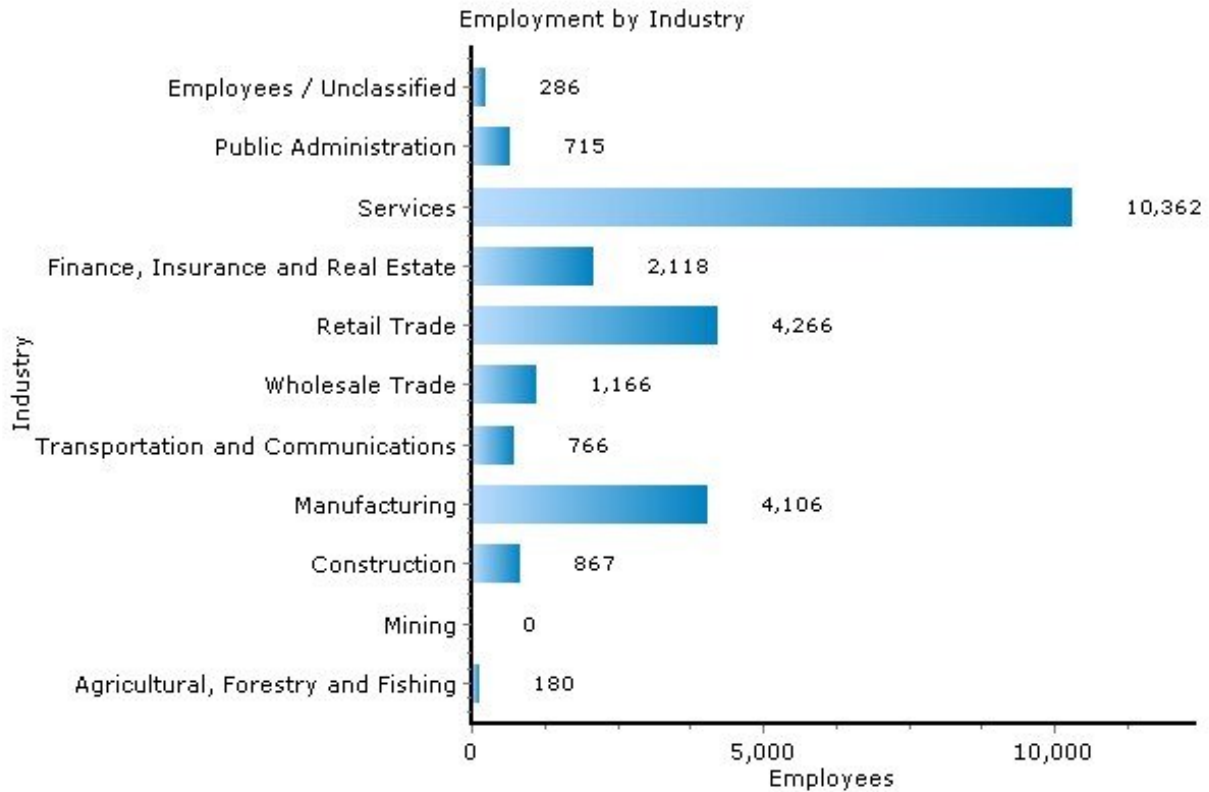

Copyright © 2009 Onboard Informatics
Information presumed reliable when
collected but not guaranteed and
should be independently verified.

Pei Lin Huang
Keller Williams Syracuse

PeiLin@YourCNYHome.com