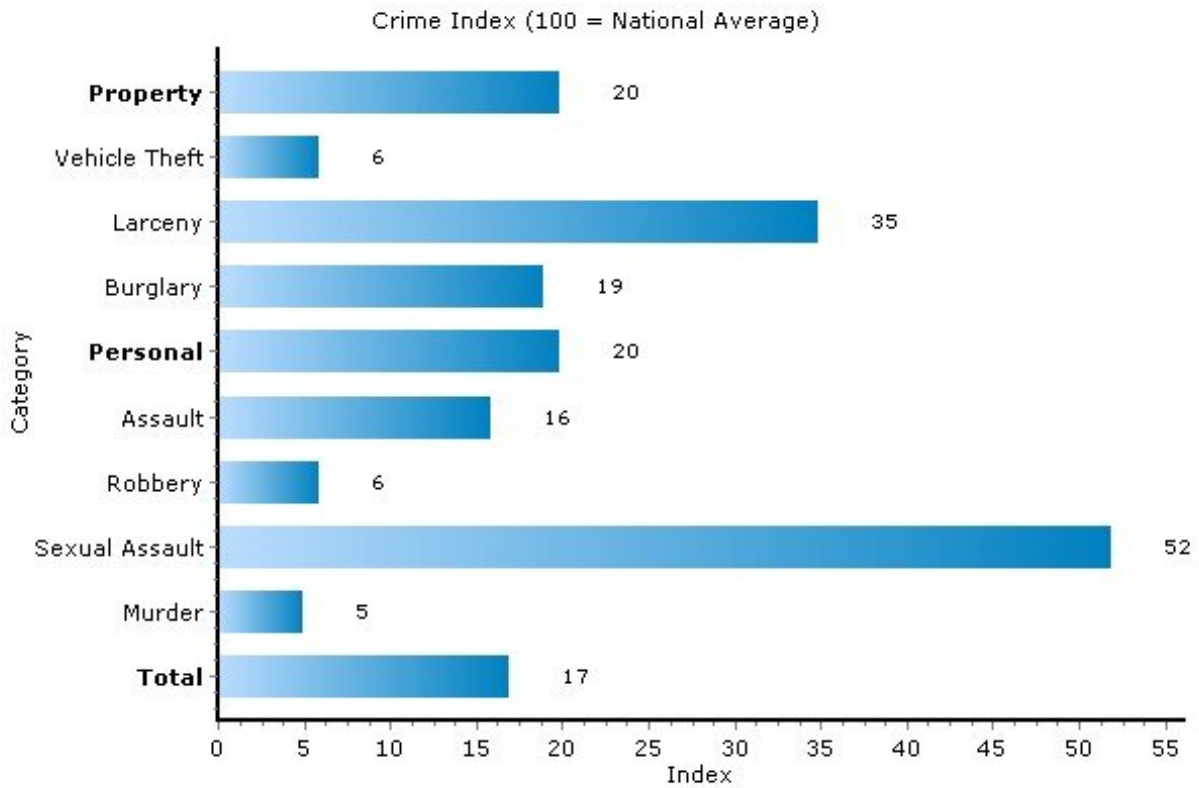

Copyright © 2009 Onboard Informatics
Information presumed reliable when
collected but not guaranteed and
should be independently verified.

Pei Lin Huang
Keller Williams Syracuse

PeiLin@YourCNYHome.com