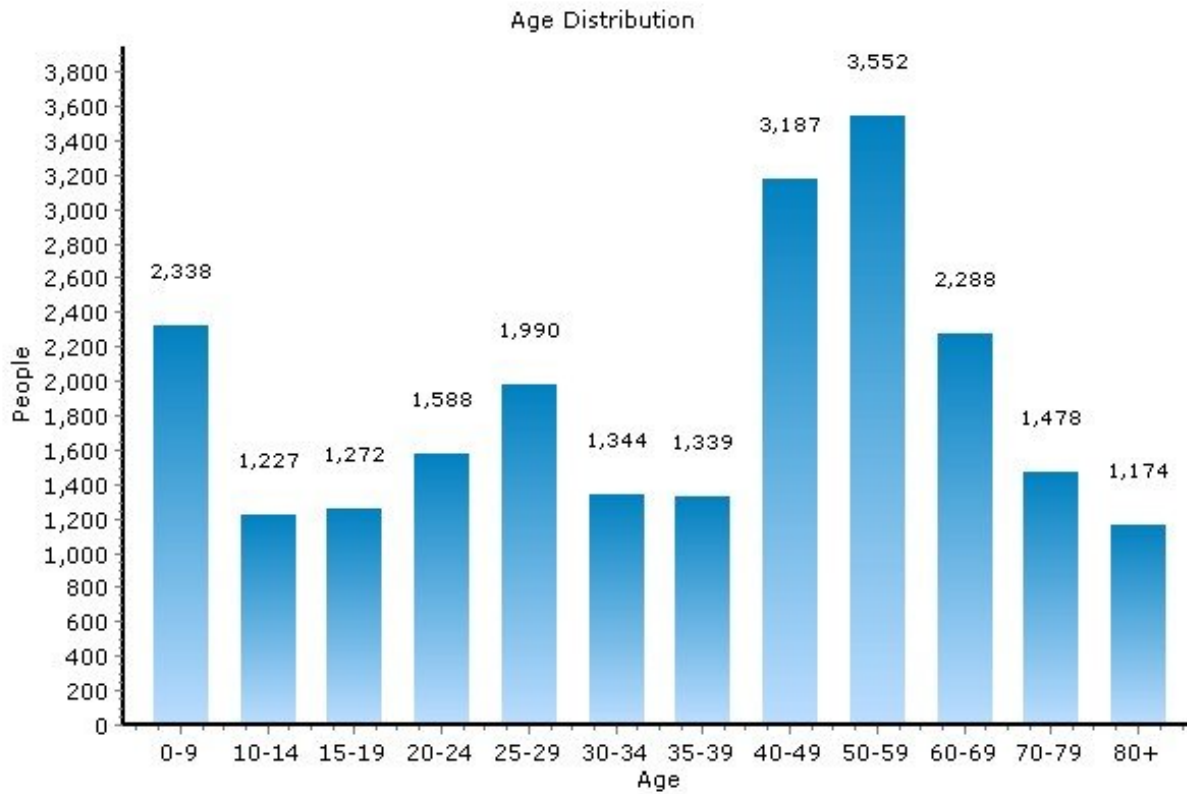

### Community Facts

- Nearby Military Facility(ies)
- Stable Population
- Low Residential Turnover

## Population

13088, Liverpool, New York

Population	13088	New York
Population	22,776	19,413,180
Population Density (people/mile)	2,303	356
Population Growth	2.0%	2.0%
Male	10,698	9,414,633
Female	12,077	9,998,547
Median Age	39.99	36.93