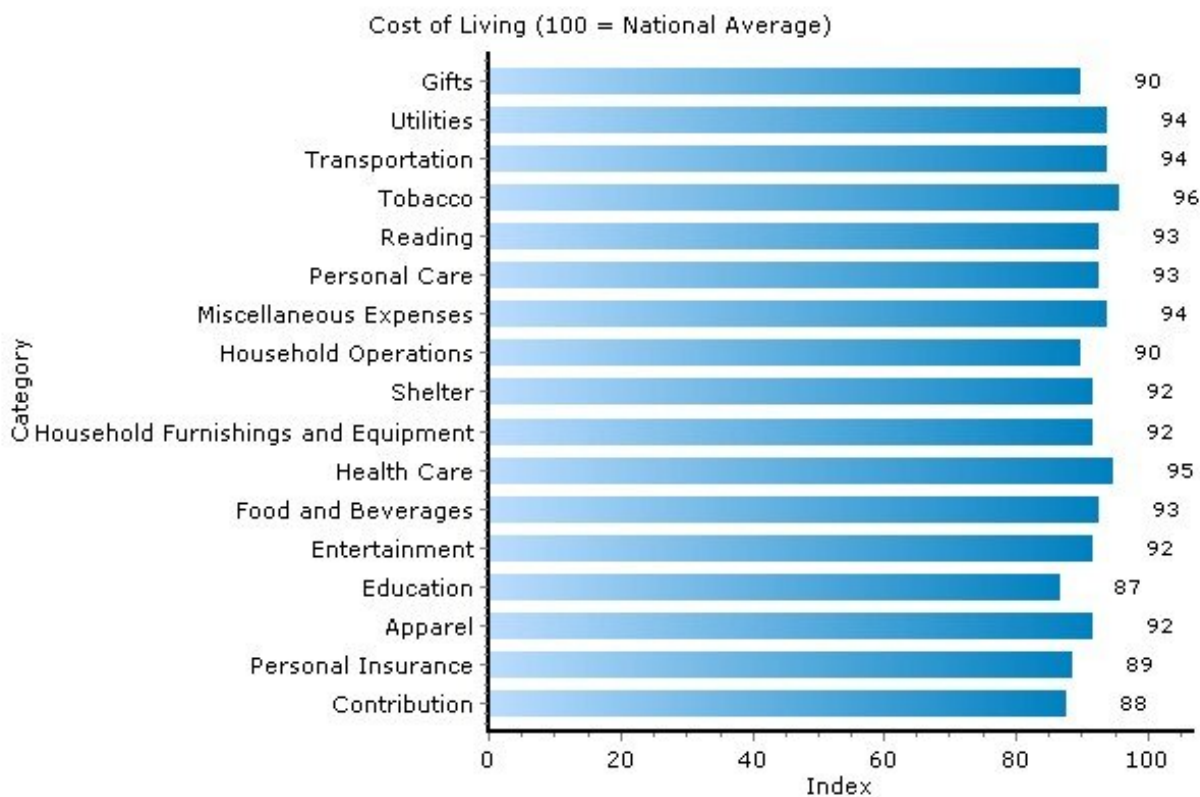

## Home Ownership

13088, Liverpool, New York

Home Ownership	13088	New York
Median Home Price	\$113,919	N/A
In Current Residence 5+ Years	49.0%	39.0%
Annual Residential Turnover	14.0%	15.0%
Median Years in Residence	5	4

Copyright © 2009 Onboard Informatics  
Information presumed reliable when  
collected but not guaranteed and  
should be independently verified.

**Pei Lin Huang**    [PeiLin@YourCNYHome.com](mailto:PeiLin@YourCNYHome.com)  
Keller Williams Syracuse

## Cost of Living

13088, Liverpool, New York

Cost of Living	13088	New York
Average Total Household Expenditure	\$49,677	\$58,057
Total Household Expenditure Index (100 = National Average)	92	108