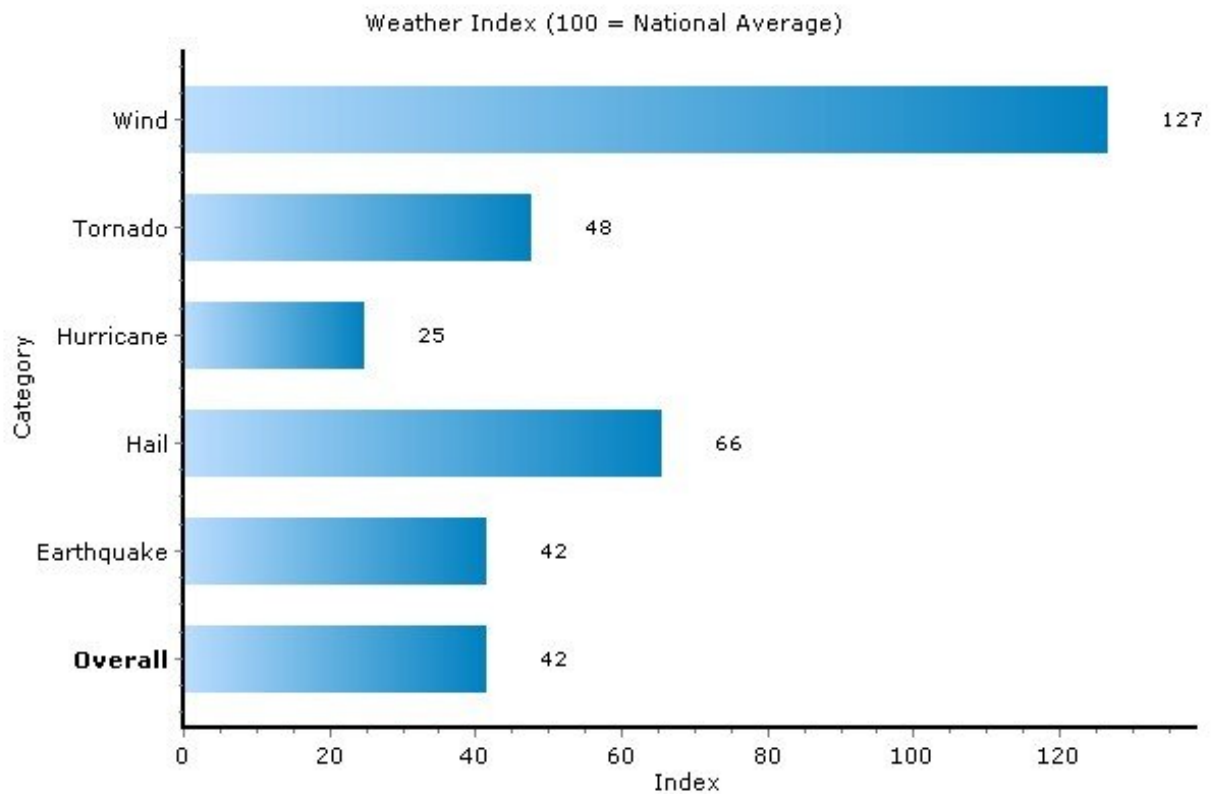

## Climate: Weather Index

13088, Liverpool, New York

Copyright © 2009 Onboard Informatics  
Information presumed reliable when  
collected but not guaranteed and  
should be independently verified.

**Pei Lin Huang**  
Keller Williams Syracuse