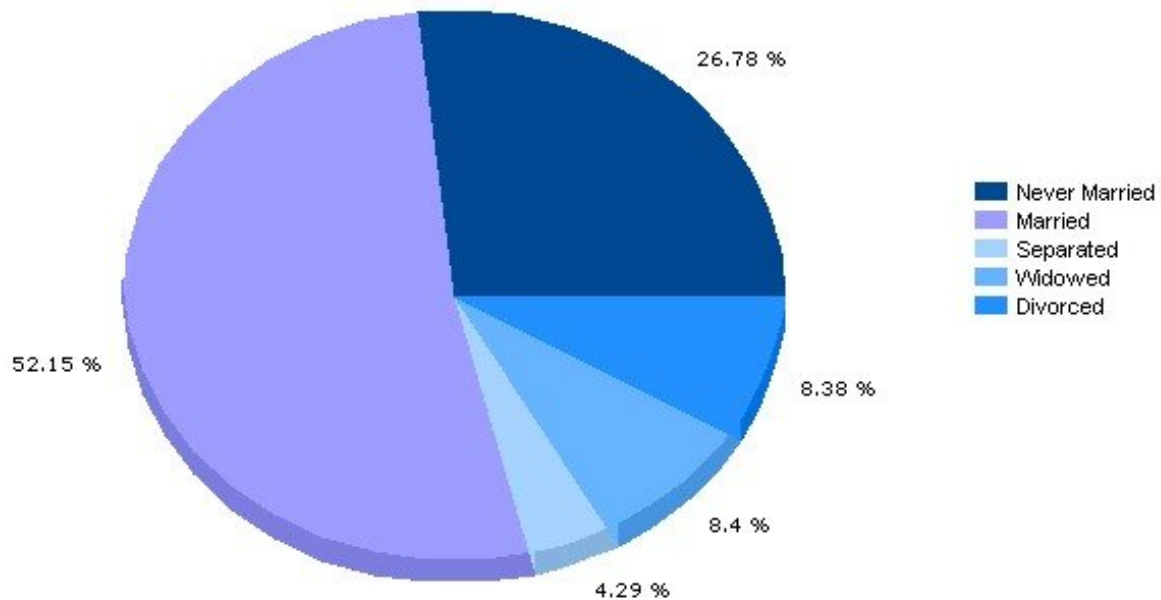

Household

13088, Liverpool, New York

Household	13088	New York
Number of Households	9,988	7,098,461
Average Household Size	2	3
Household with Children	25.1%	32.8%
Household with no Children	74.9%	67.2%
Household: Family	57.3%	64.1%
Household: Non-Family	42.7%	35.9%

Marital Status