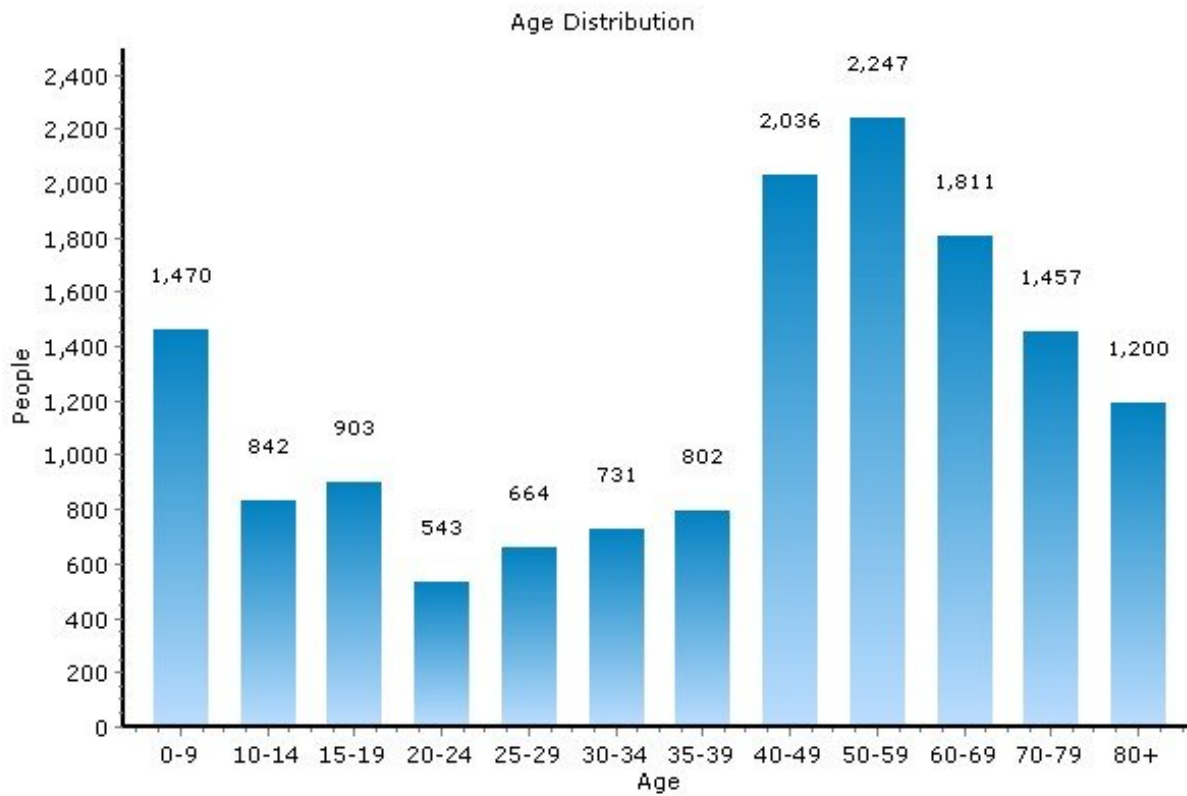

Community Facts

- Very Low Residential Turnover

Population

13219, Syracuse, New York

Population	13219	New York
Population	14,707	19,600,792
Population Density (people/mile)	3,186	359
Population Growth	-4.0%	3.0%
Male	6,902	9,536,666
Female	7,805	10,064,126
Median Age	46.12	37.44