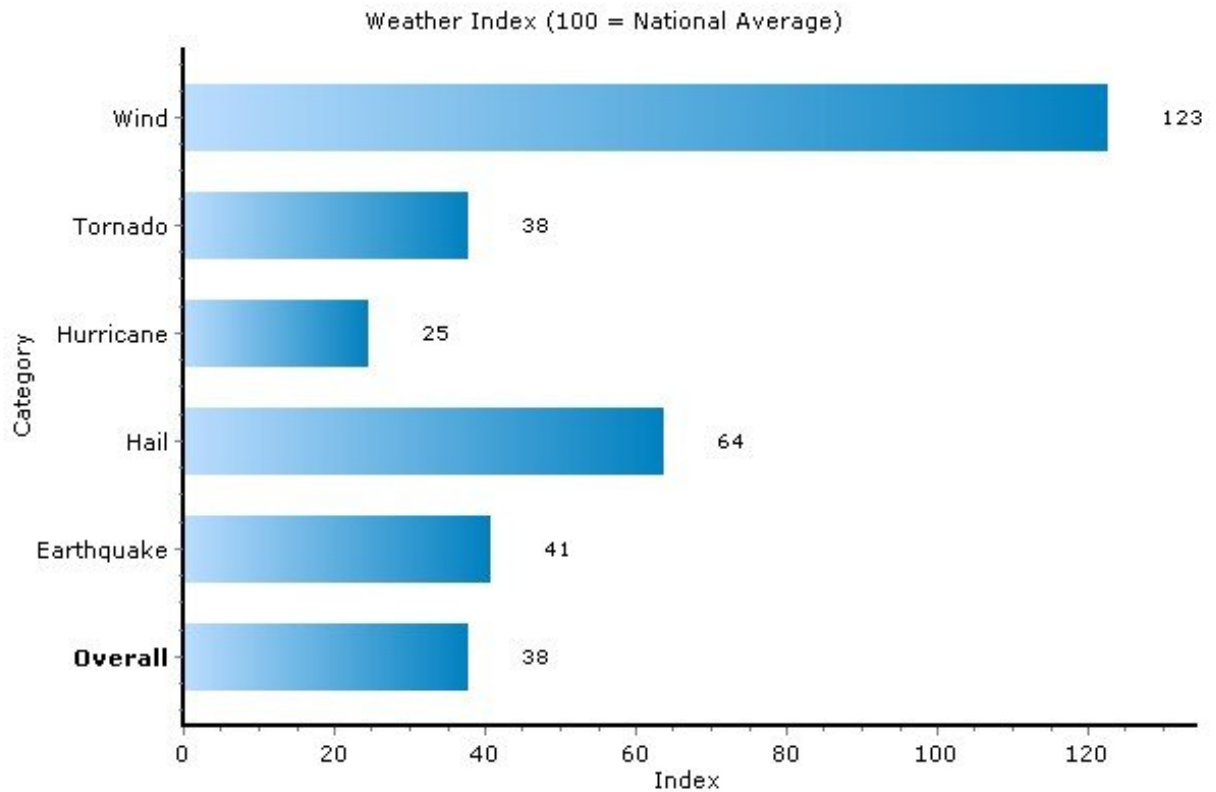

Pei Lin Huang
Keller Williams Syracuse

PLHuang@YourCNYHome.com

Climate: Weather Index

13219, Syracuse, New York

Copyright © 2009 Onboard Informatics
Information presumed reliable when
collected but not guaranteed and
should be independently verified.