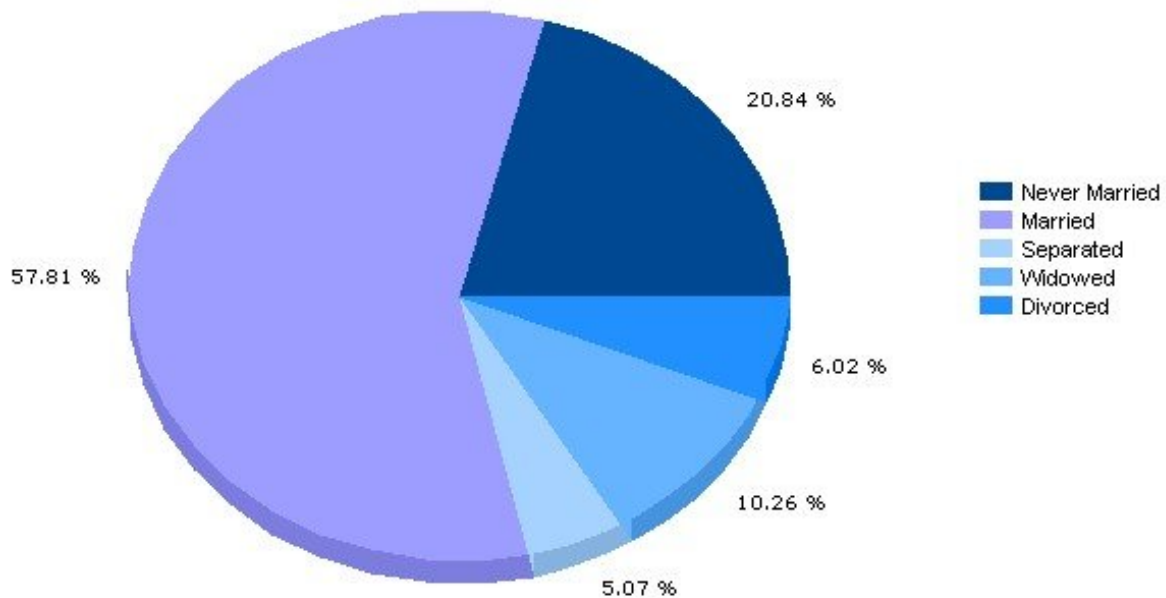

Household

13219, Syracuse, New York

Household	13219	New York
Number of Households	6,016	7,206,591
Average Household Size	2.39	2.64
Household with Children	27.6%	32.4%
Household with no Children	72.4%	67.6%
Household: Family	66.9%	64.2%
Household: Non-Family	33.1%	35.8%

Marital Status