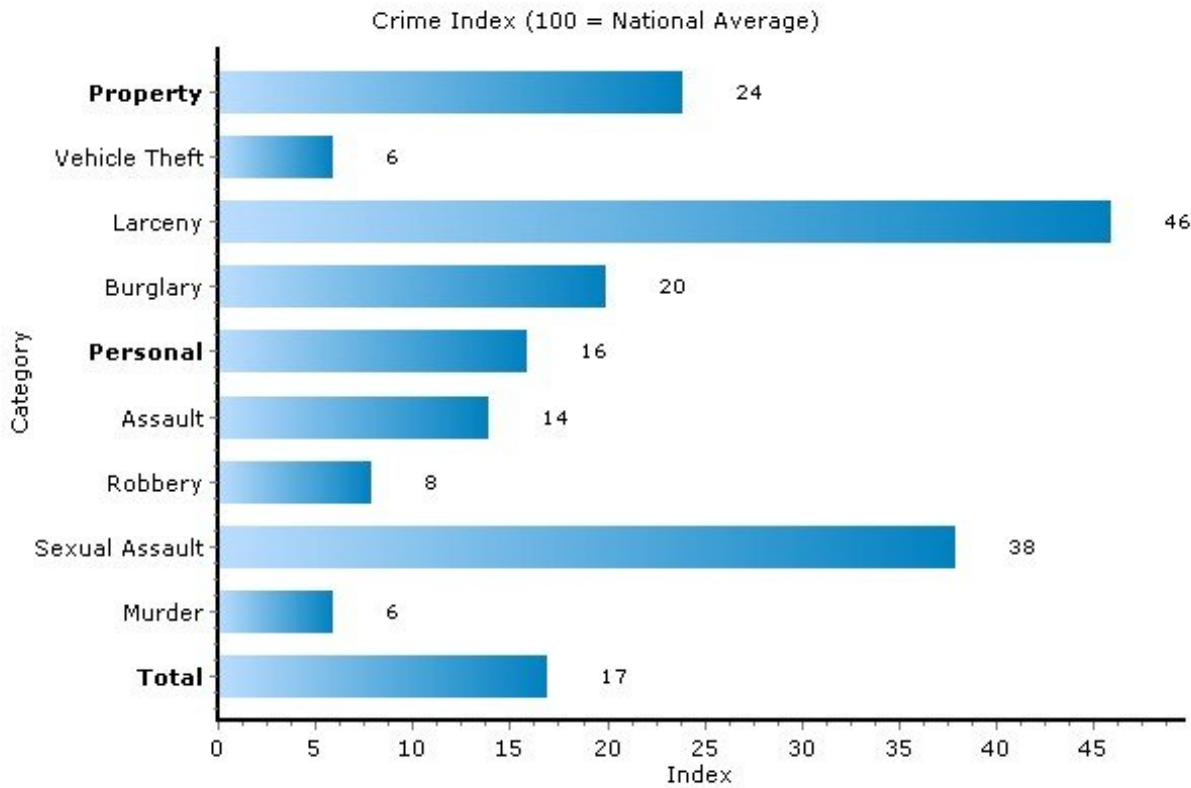

Pei Lin Huang
Keller Williams Syracuse

PLHuang@YourCNYHome.com

Crime

13219, Syracuse, New York

Copyright © 2009 Onboard Informatics
Information presumed reliable when
collected but not guaranteed and
should be independently verified.