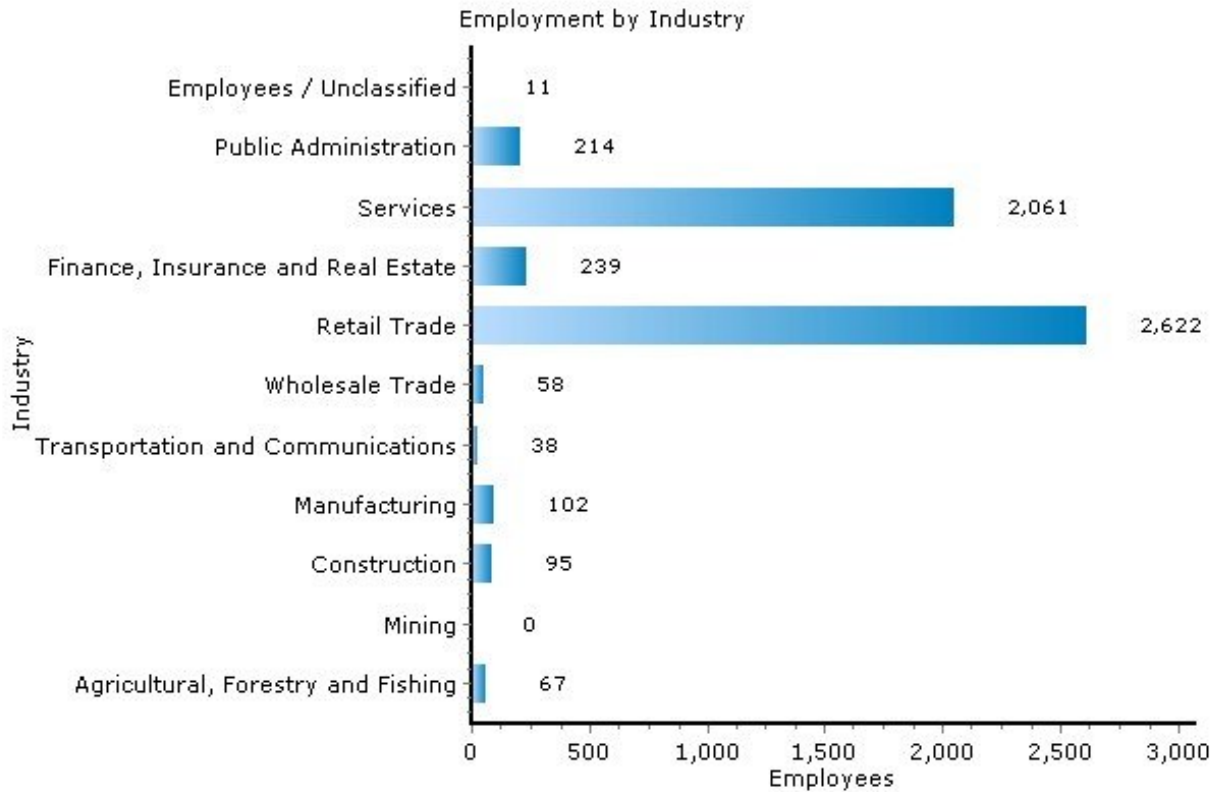

Pei Lin Huang
Keller Williams Syracuse

PLHuang@YourCNYHome.com

Employment

13219, Syracuse, New York

Copyright © 2009 Onboard Informatics
Information presumed reliable when
collected but not guaranteed and
should be independently verified.