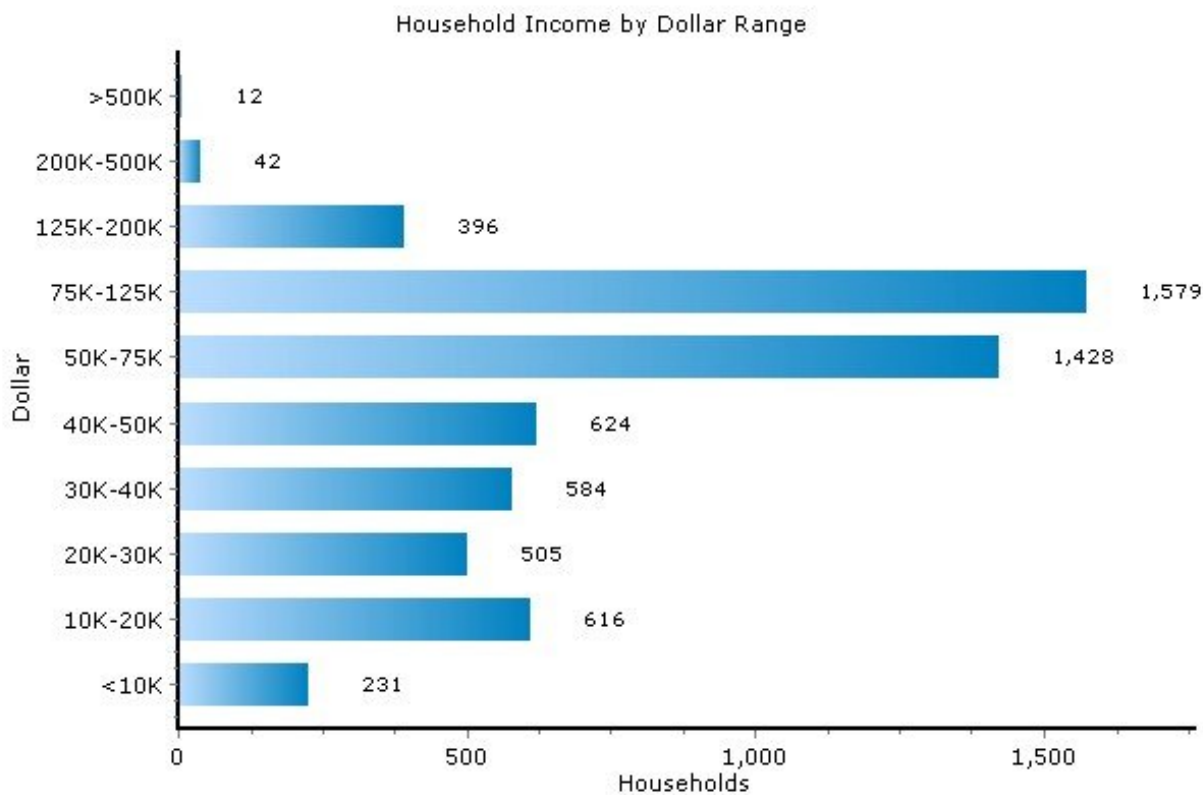

Pei Lin Huang
Keller Williams Syracuse

PLHuang@YourCNYHome.com

Household

13219, Syracuse, New York

Household	13219	New York
Number of Households	6,016	7,206,591
Average Household Size	2.39	2.64
Household with Children	27.6%	32.4%
Household with no Children	72.4%	67.6%
Household: Family	66.9%	64.2%
Household: Non-Family	33.1%	35.8%

Marital Status

Income

13219, Syracuse, New York

Income	13219	New York
Median Household Income	\$57,927	\$54,753
Average Household Income	\$66,187	\$83,056
Median Disposable Income	\$48,181	\$45,939

Copyright © 2009 Onboard Informatics
Information presumed reliable when
collected but not guaranteed and
should be independently verified.