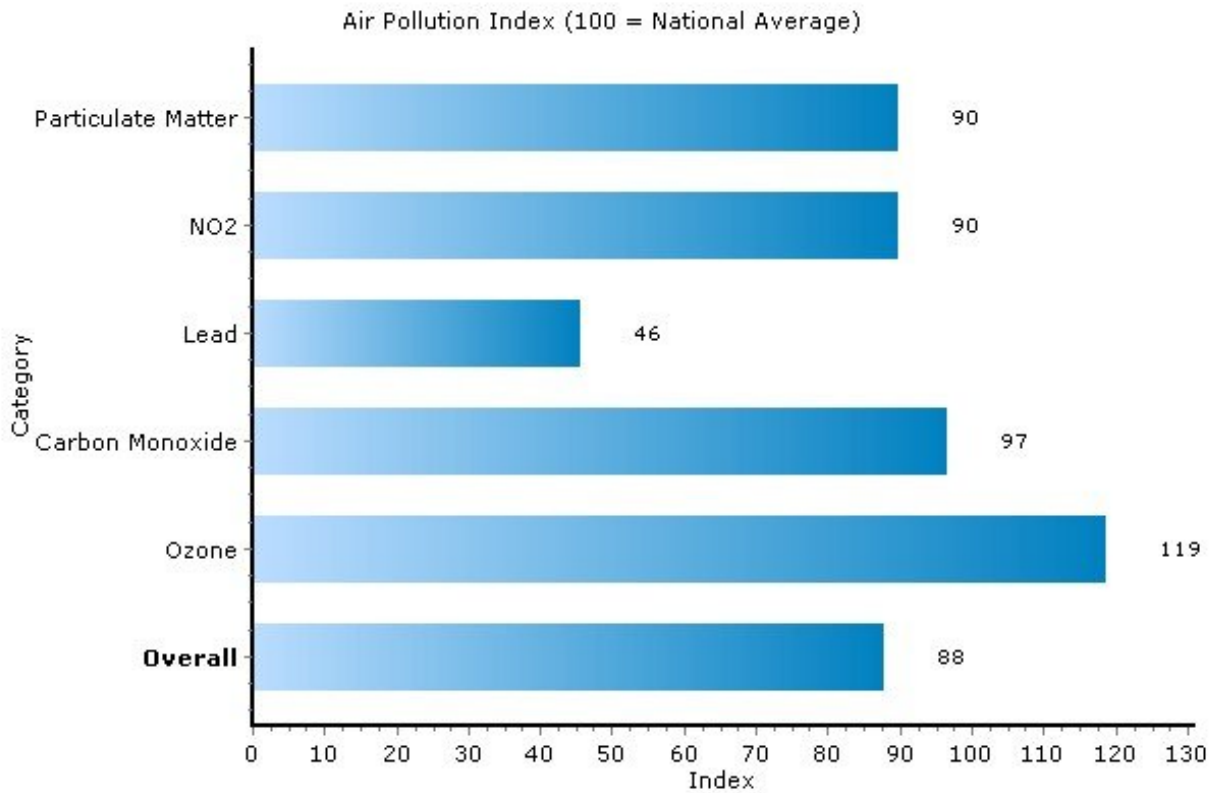

Pei Lin Huang
Keller Williams Syracuse

PLHuang@YourCNYHome.com

Climate: Pollution Index

13219, Syracuse, New York

Copyright © 2009 Onboard Informatics
Information presumed reliable when
collected but not guaranteed and
should be independently verified.