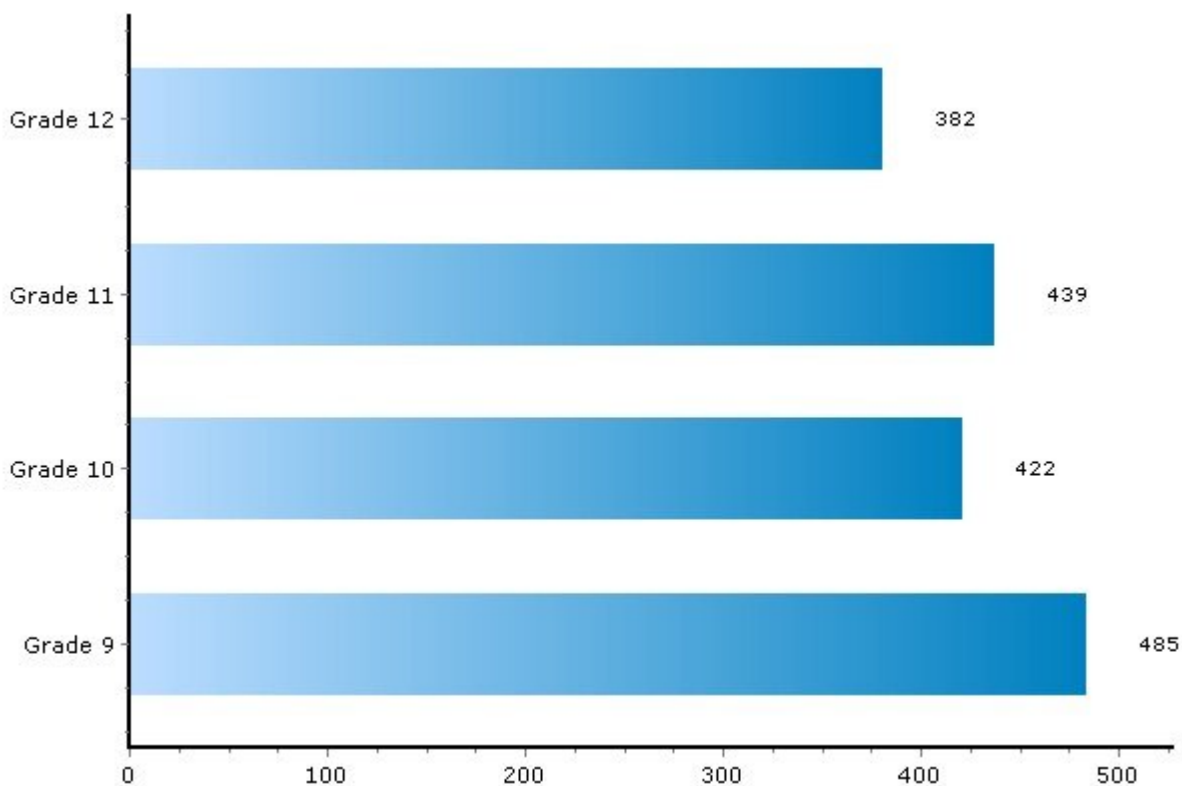

Students Per Grade

Copyright © 2009 Onboard Informatics
Information presumed reliable when
collected but not guaranteed and
should be independently verified.

Pei Lin Huang
Keller Williams Syracuse

PLHuang@YourCNYHome.com