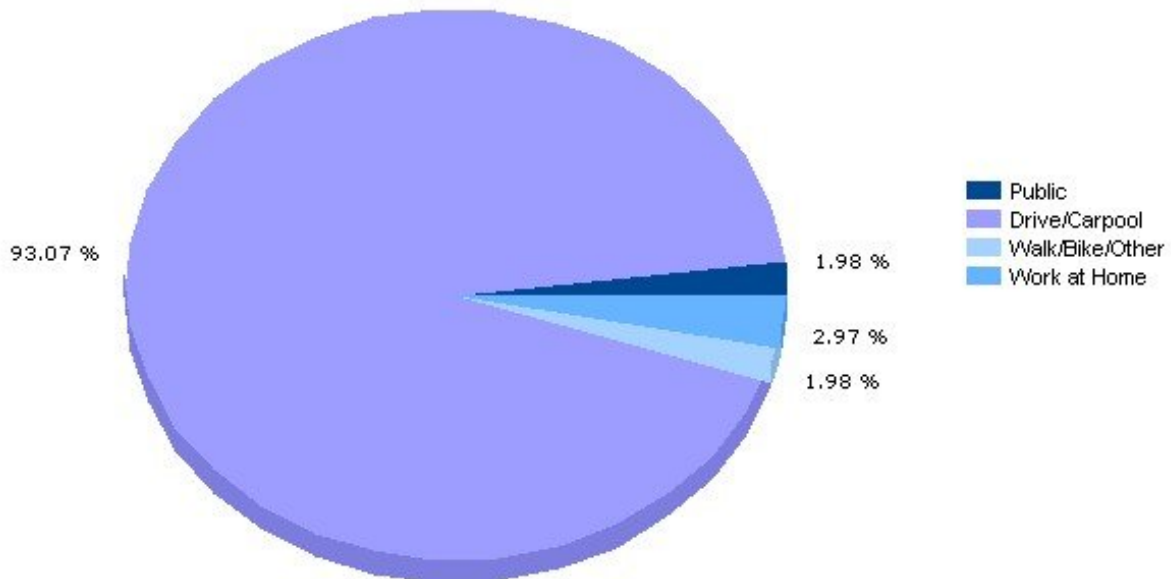

Transportation

13219, Syracuse, New York

Transportation	13219	New York
Median Travel Time to Work (mins)	17.7	25.1

Travel to Work