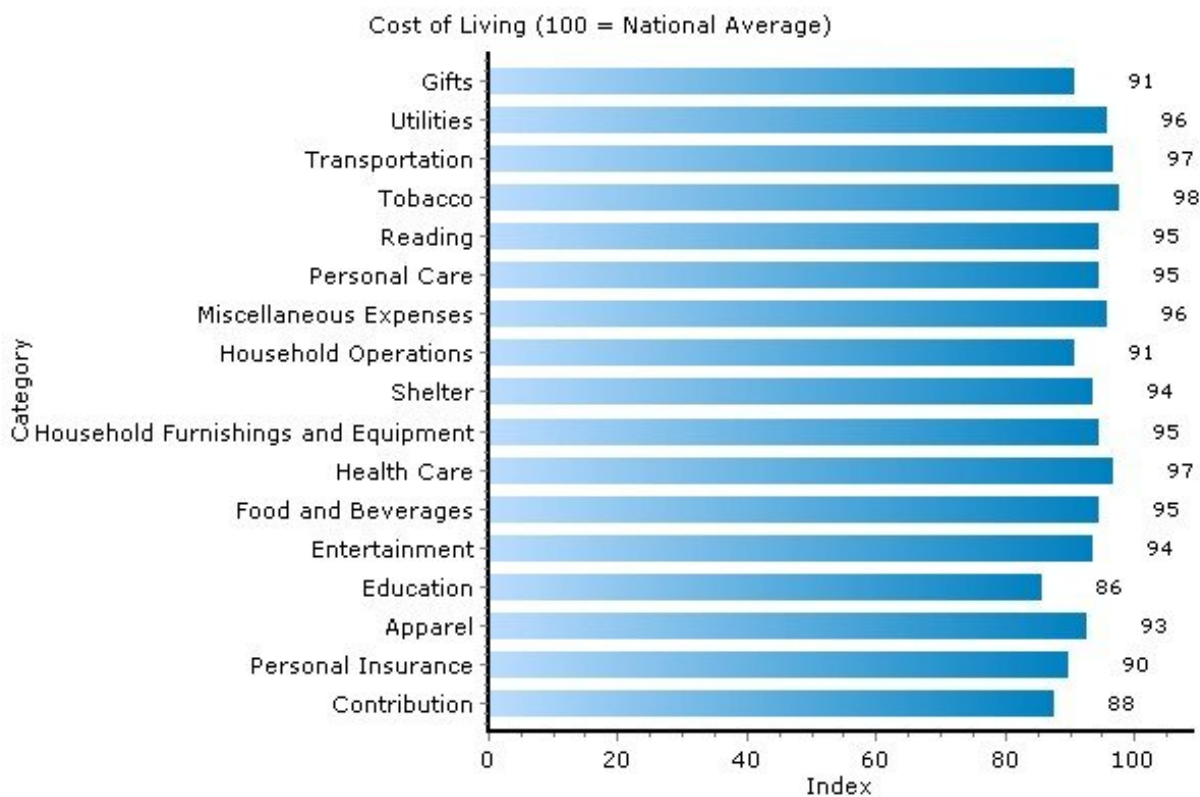

Copyright © 2009 Onboard Informatics
Information presumed reliable when
collected but not guaranteed and
should be independently verified.

Pei Lin Huang
Keller Williams Syracuse

PLHuang@YourCNYHome.com

Cost of Living

13219, Syracuse, New York

Cost of Living	13219	New York
Average Total Household Expenditure	\$52,929	\$61,099
Total Household Expenditure Index (100 = National Average)	95	109

Copyright © 2009 Onboard Informatics
 Information presumed reliable when
 collected but not guaranteed and
 should be independently verified.