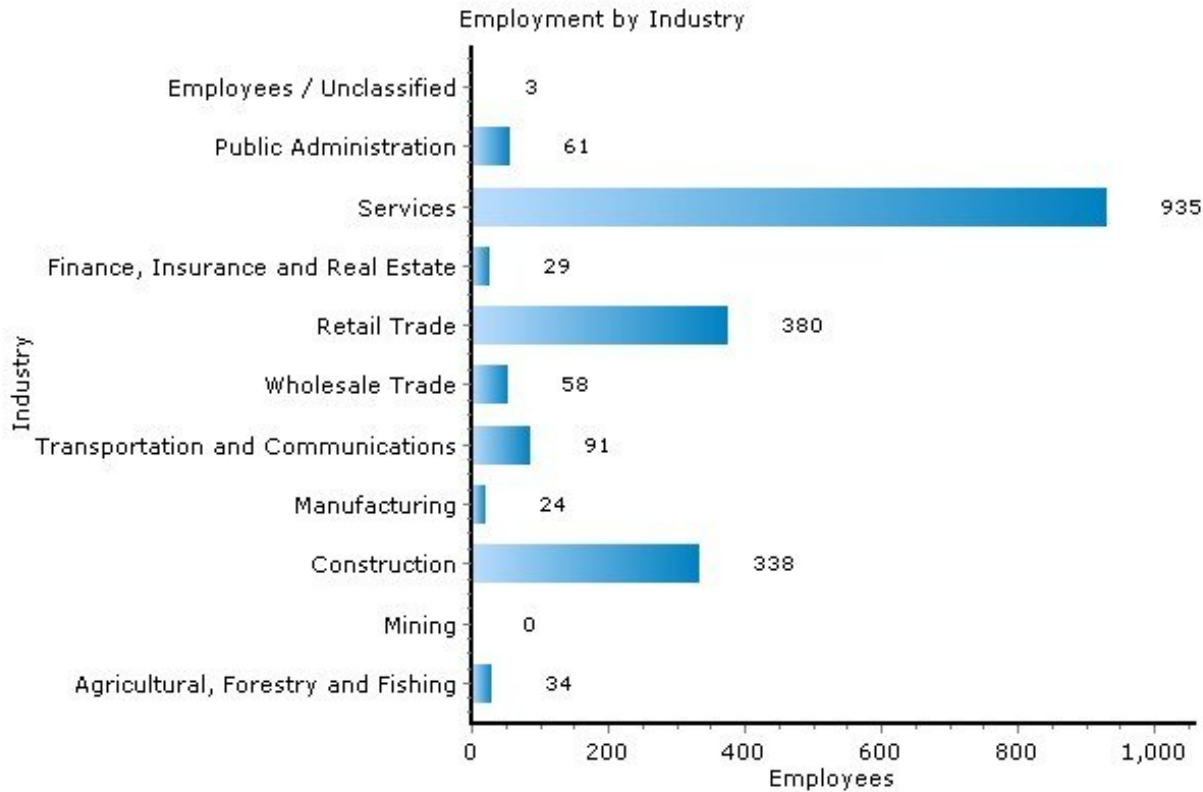

Pei Lin Huang
Keller Williams Syracuse

PLHuang@YourCNYHome.com

Employment

13159, Tully, New York

Copyright © 2009 Onboard Informatics
Information presumed reliable when
collected but not guaranteed and
should be independently verified.