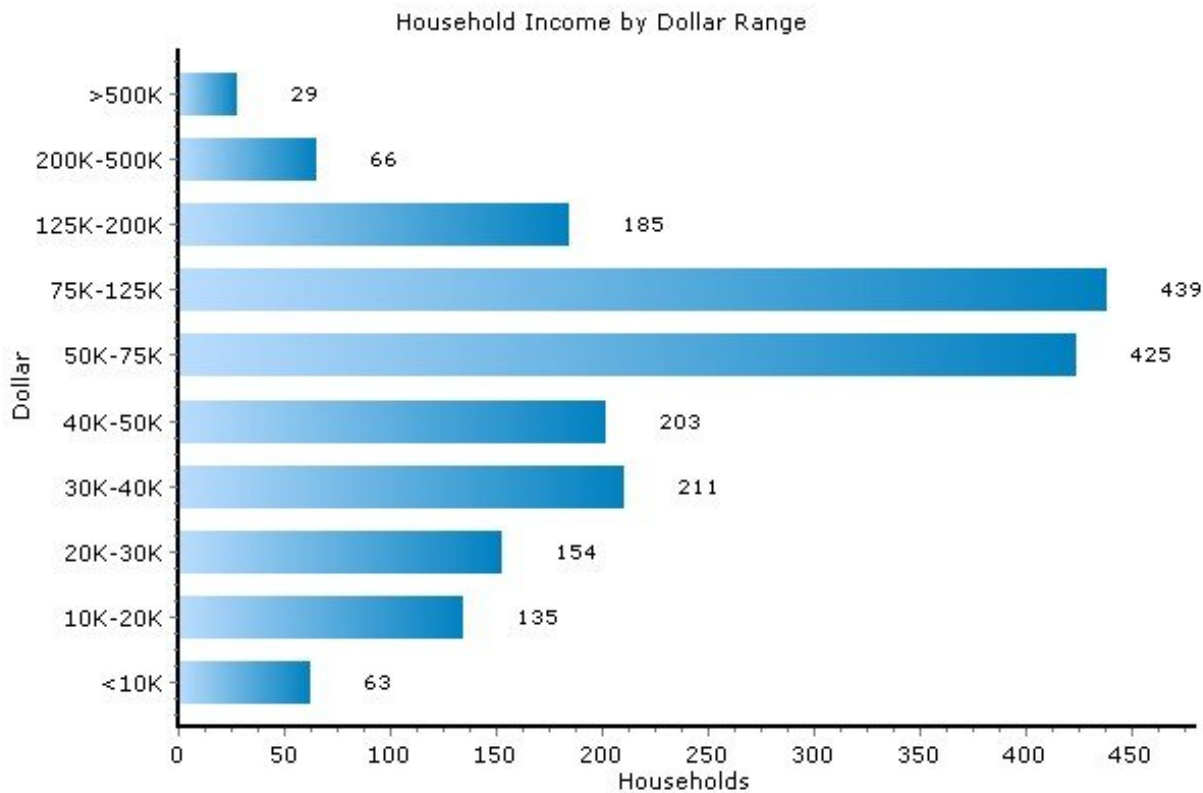

Marital Status

Income

13159, Tully, New York

Income	13159	New York
Median Household Income	\$59,124	\$53,471
Average Household Income	\$73,751	\$77,295
Median Disposable Income	\$49,186	\$44,967

Copyright © 2009 Onboard Informatics
Information presumed reliable when
collected but not guaranteed and
should be independently verified.