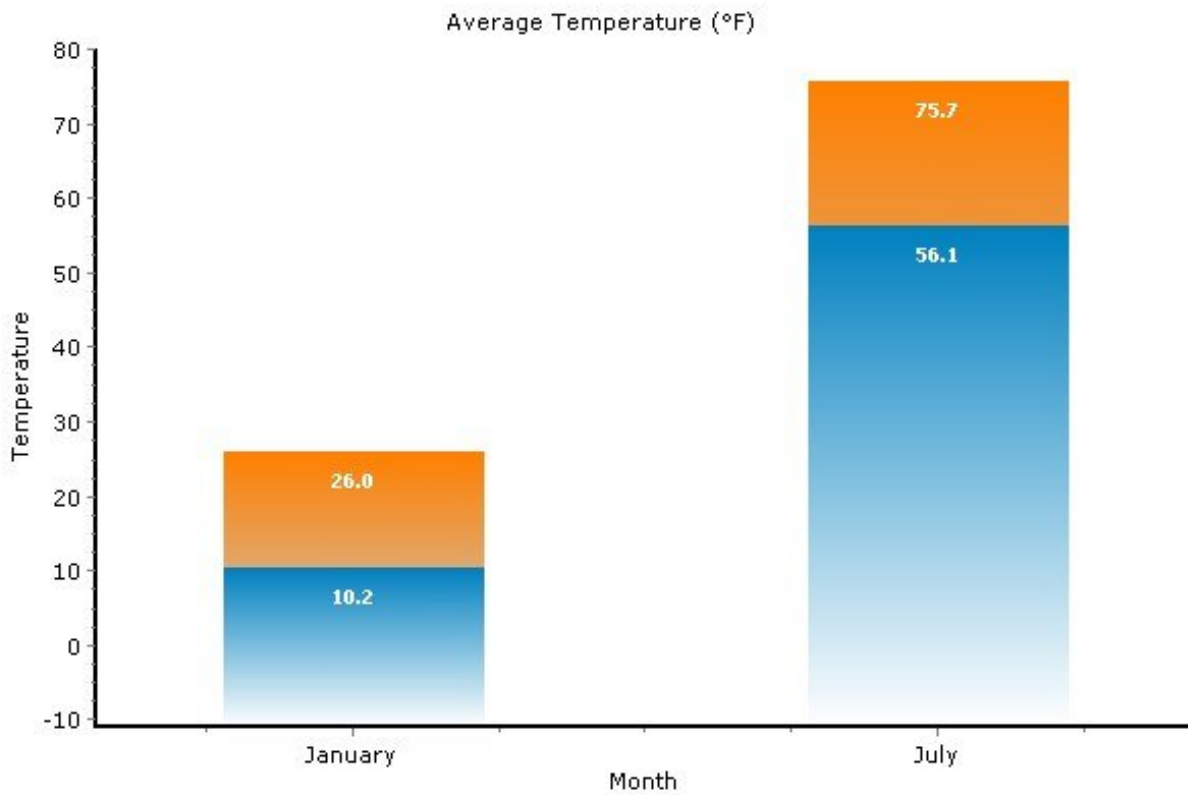

Pei Lin Huang
 Keller Williams Syracuse

PLHuang@YourCNYHome.com

Climate: Average Temperature

13159, Tully, New York

Precipitation	13159	New York
Annual Precipitation (inches)	45.81	41.33

Copyright © 2009 Onboard Informatics
Information presumed reliable when
collected but not guaranteed and
should be independently verified.