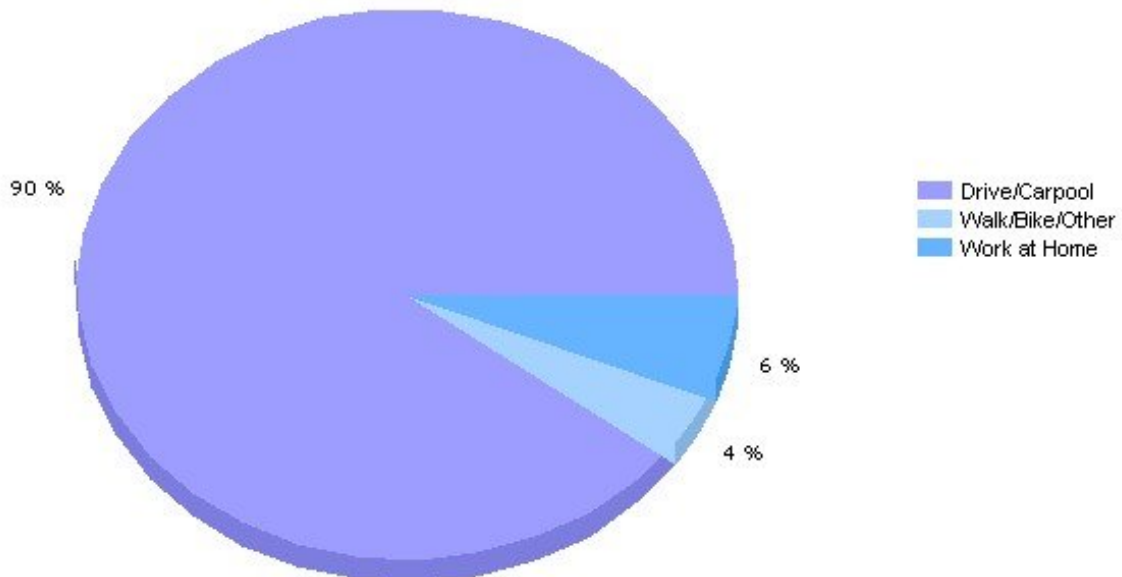

Transportation

13159, Tully, New York

Transportation	13159	New York
Median Travel Time to Work (mins)	25.7	25.1

Travel to Work