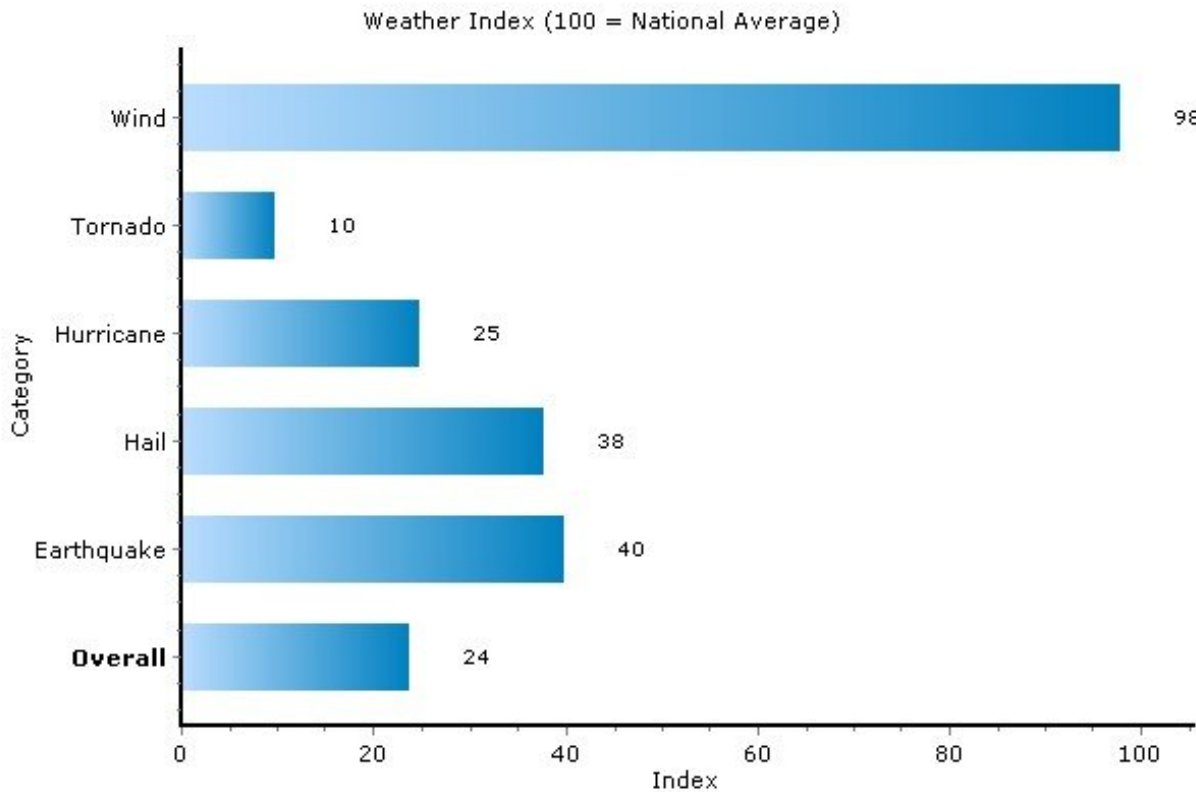

Pei Lin Huang
Keller Williams Syracuse

PLHuang@YourCNYHome.com

Climate: Weather Index

13159, Tully, New York

Copyright © 2009 Onboard Informatics
Information presumed reliable when
collected but not guaranteed and
should be independently verified.