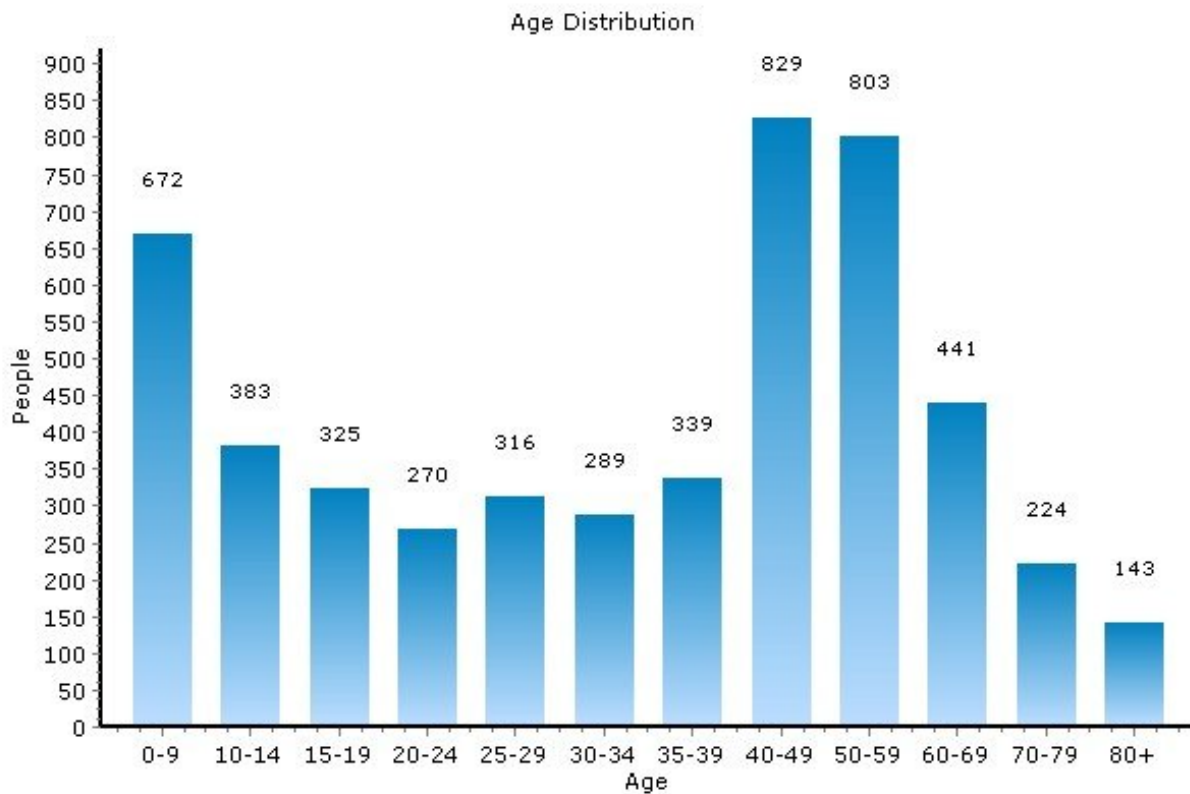

Community Facts

- Low Residential Turnover

Population

13159, Tully, New York

Population	13159	New York
Population	5,036	19,413,180
Population Density (people/mile)	65	356
Population Growth	-4.0%	2.0%
Male	2,480	9,414,633
Female	2,556	9,998,547
Median Age	37.86	36.93