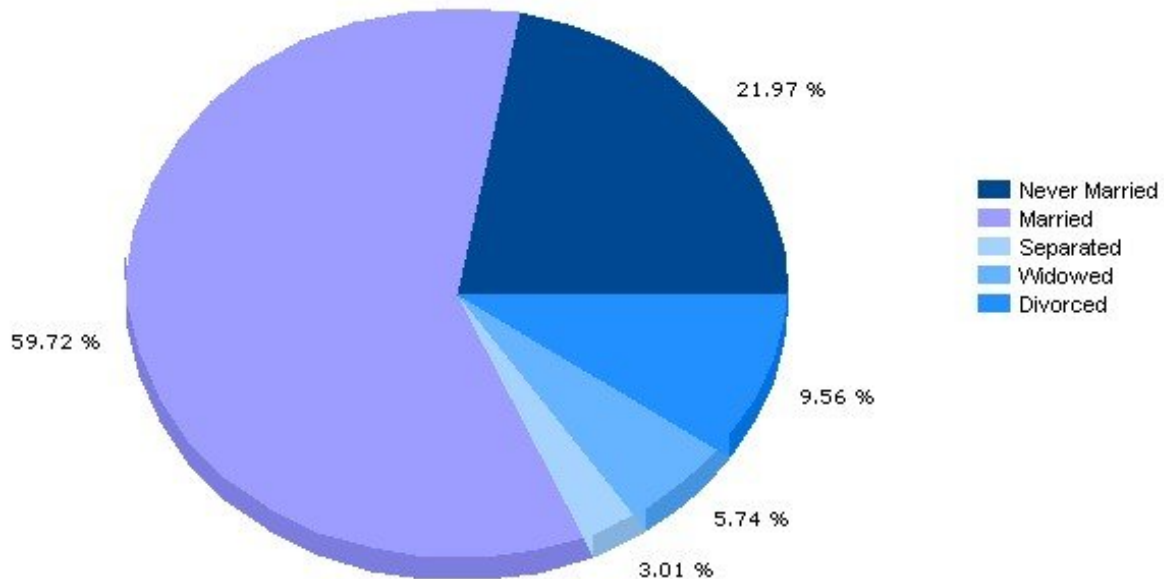

Household

13159, Tully, New York

Household	13159	New York
Number of Households	1,908	7,098,461
Average Household Size	3	3
Household with Children	36.8%	32.8%
Household with no Children	63.3%	67.2%
Household: Family	69.6%	64.1%
Household: Non-Family	30.4%	35.9%

Marital Status