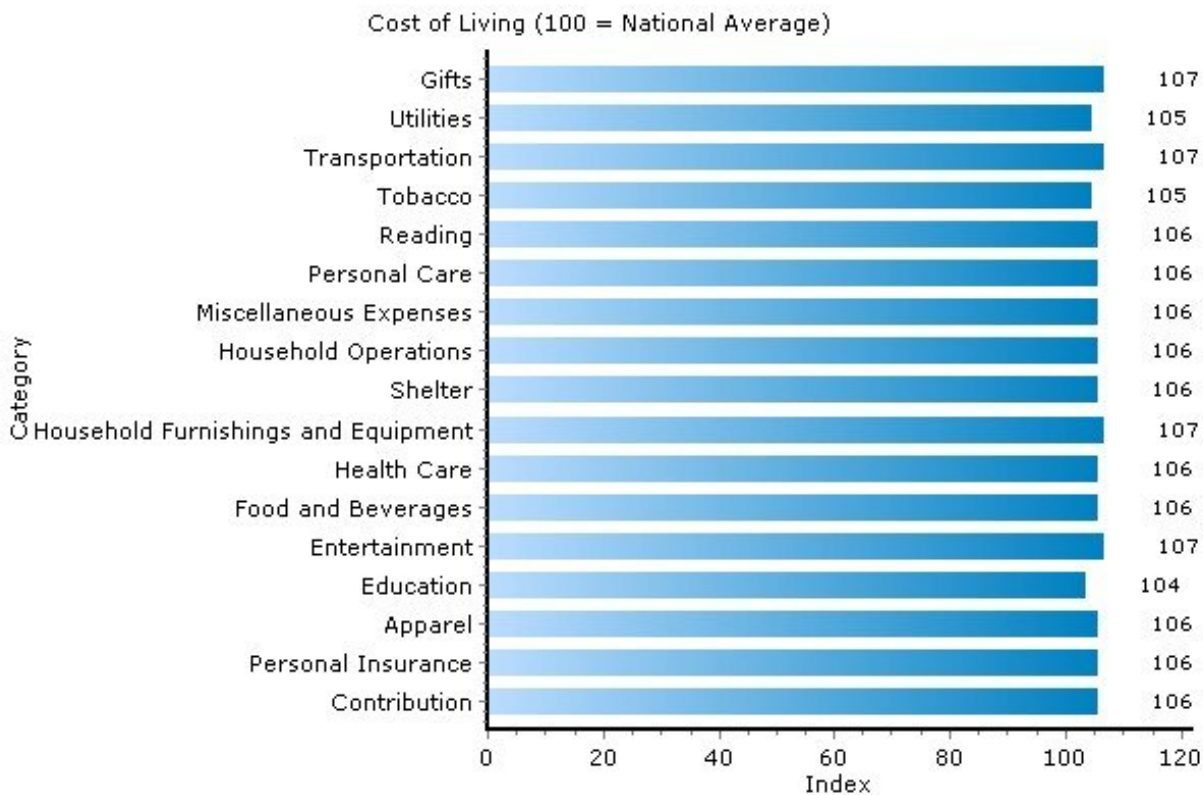

Copyright © 2009 Onboard Informatics
Information presumed reliable when
collected but not guaranteed and
should be independently verified.

Pei Lin Huang
Keller Williams Syracuse

PLHuang@YourCNYHome.com

Cost of Living

13159, Tully, New York

Cost of Living	13159	New York
Average Total Household Expenditure	\$57,122	\$58,057
Total Household Expenditure Index (100 = National Average)	106	108

Copyright © 2009 Onboard Informatics
 Information presumed reliable when
 collected but not guaranteed and
 should be independently verified.