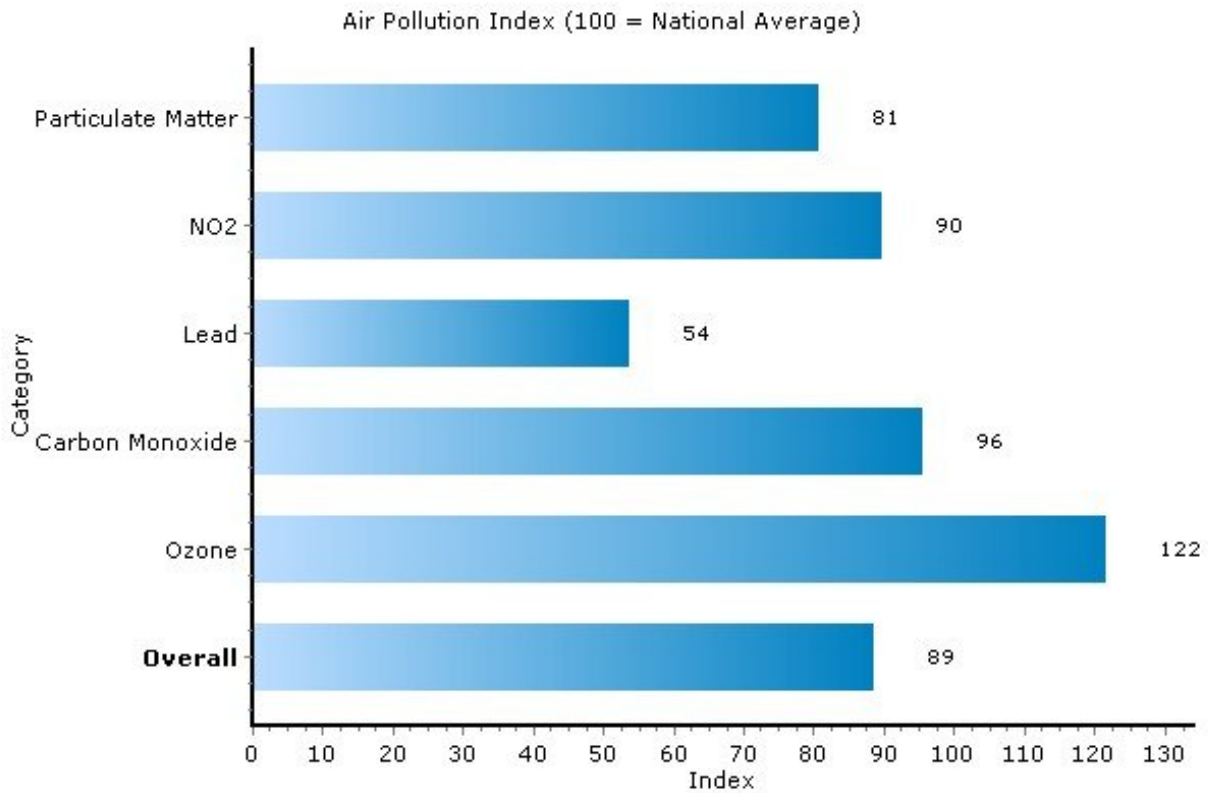

Pei Lin Huang
Keller Williams Syracuse

PLHuang@YourCNYHome.com

Climate: Pollution Index

13159, Tully, New York

Copyright © 2009 Onboard Informatics
Information presumed reliable when
collected but not guaranteed and
should be independently verified.