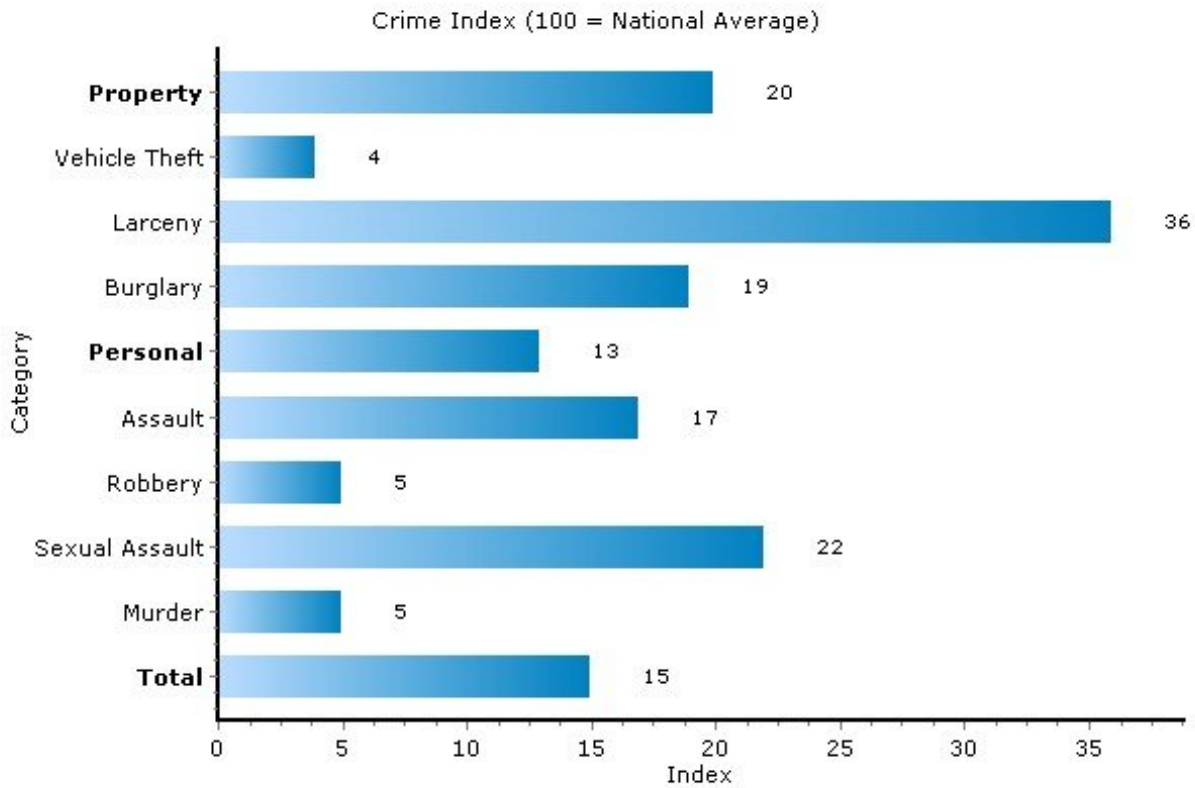

Pei Lin Huang
Keller Williams Syracuse

PLHuang@YourCNYHome.com

Crime

13159, Tully, New York

Copyright © 2009 Onboard Informatics
Information presumed reliable when
collected but not guaranteed and
should be independently verified.