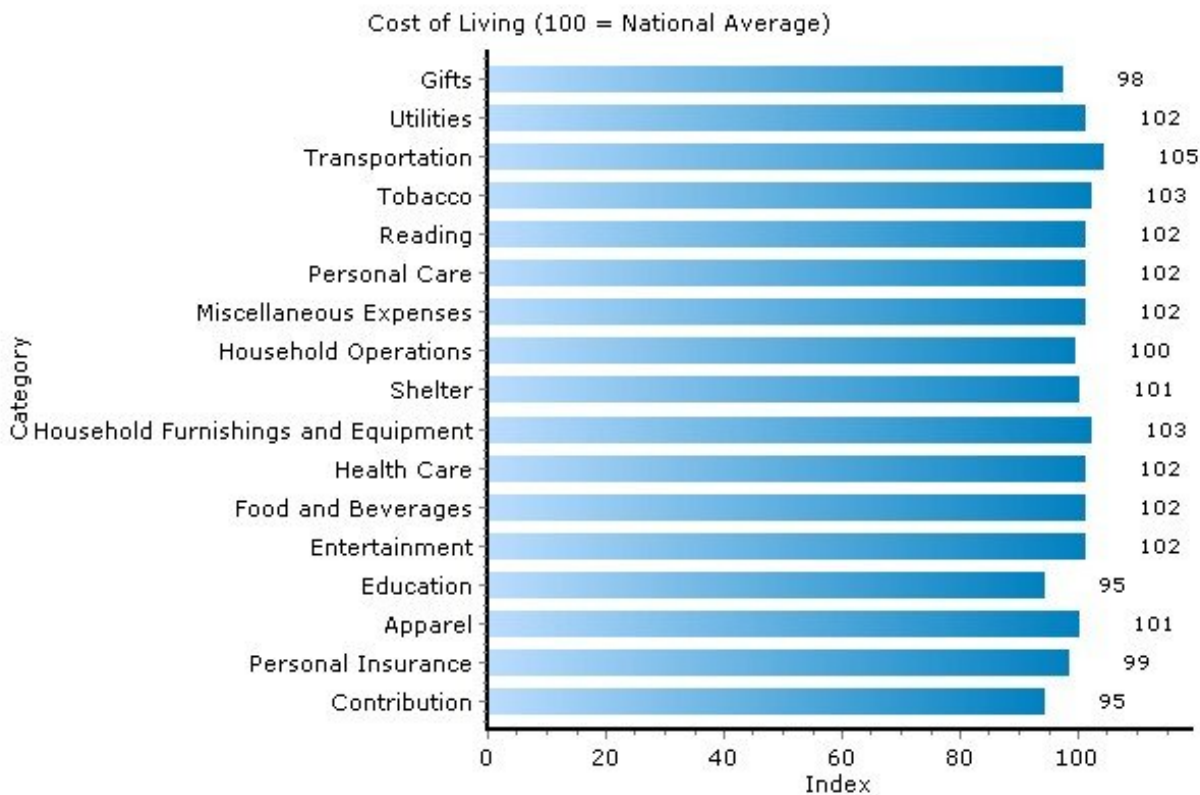

Pei Lin Huang
Keller Williams Syracuse

PLHuang@YourCNYHome.com

Home Ownership

13039, Cicero, New York

Home Ownership	13039	New York
Median Home Price	\$172,505	\$254,900
In Current Residence 5+ Years	56.3%	38.5%
Annual Residential Turnover	8.9%	14.8%
Median Years in Residence	5.88	3.5

Copyright © 2009 Onboard Informatics
Information presumed reliable when
collected but not guaranteed and
should be independently verified.

Pei Lin Huang
Keller Williams Syracuse

PLHuang@YourCNYHome.com

Cost of Living

13039, Cicero, New York

Cost of Living	13039	New York
Average Total Household Expenditure	\$57,059	\$61,099
Total Household Expenditure Index (100 = National Average)	102	109

Copyright © 2009 Onboard Informatics
 Information presumed reliable when
 collected but not guaranteed and
 should be independently verified.