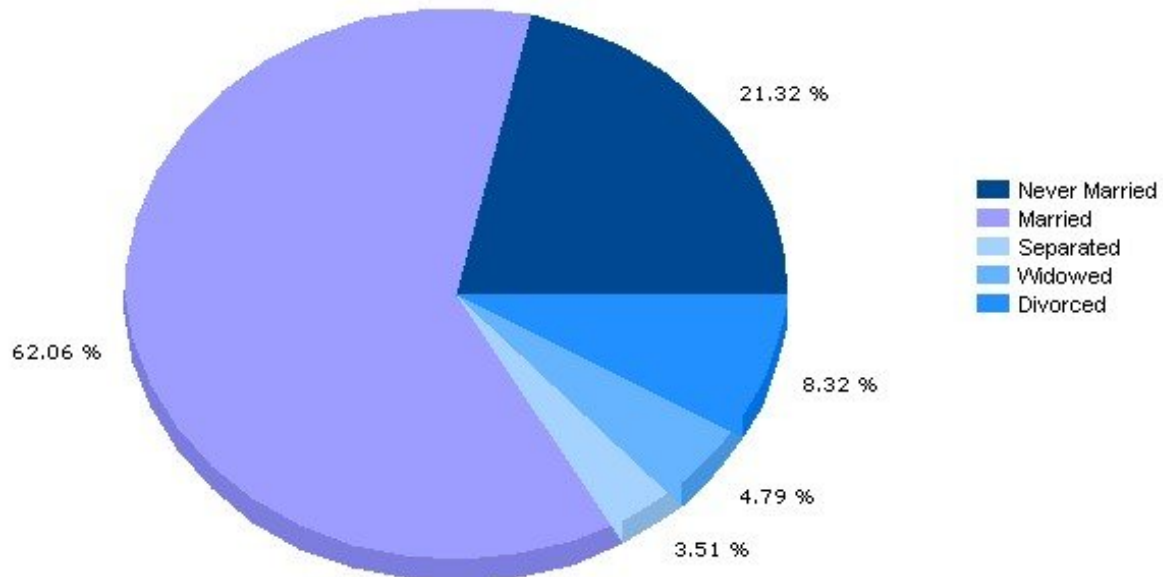

Household

13039, Cicero, New York

Household	13039	New York
Number of Households	6,489	7,206,591
Average Household Size	2.67	2.64
Household with Children	38.8%	32.4%
Household with no Children	61.2%	67.6%
Household: Family	71.4%	64.2%
Household: Non-Family	28.7%	35.8%

Marital Status