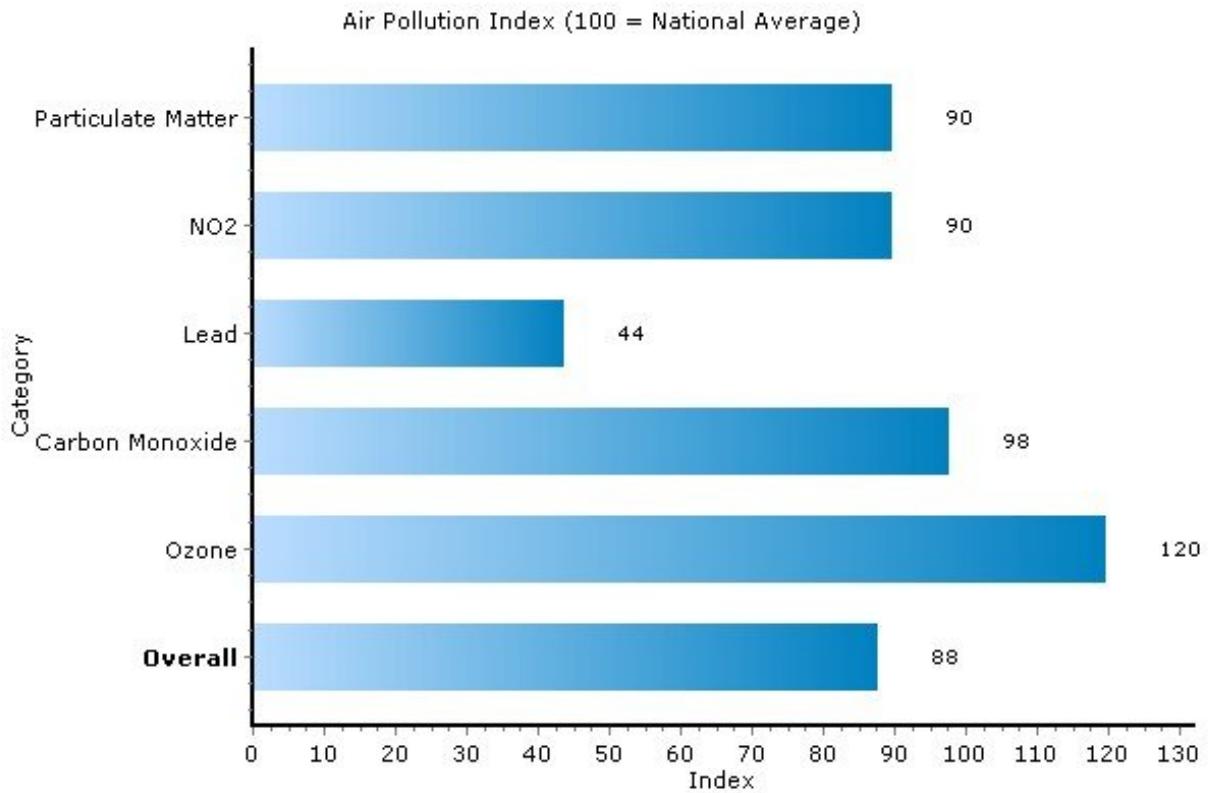

Pei Lin Huang
Keller Williams Syracuse

PLHuang@YourCNYHome.com

Climate: Pollution Index

13039, Cicero, New York

Copyright © 2009 Onboard Informatics
Information presumed reliable when
collected but not guaranteed and
should be independently verified.