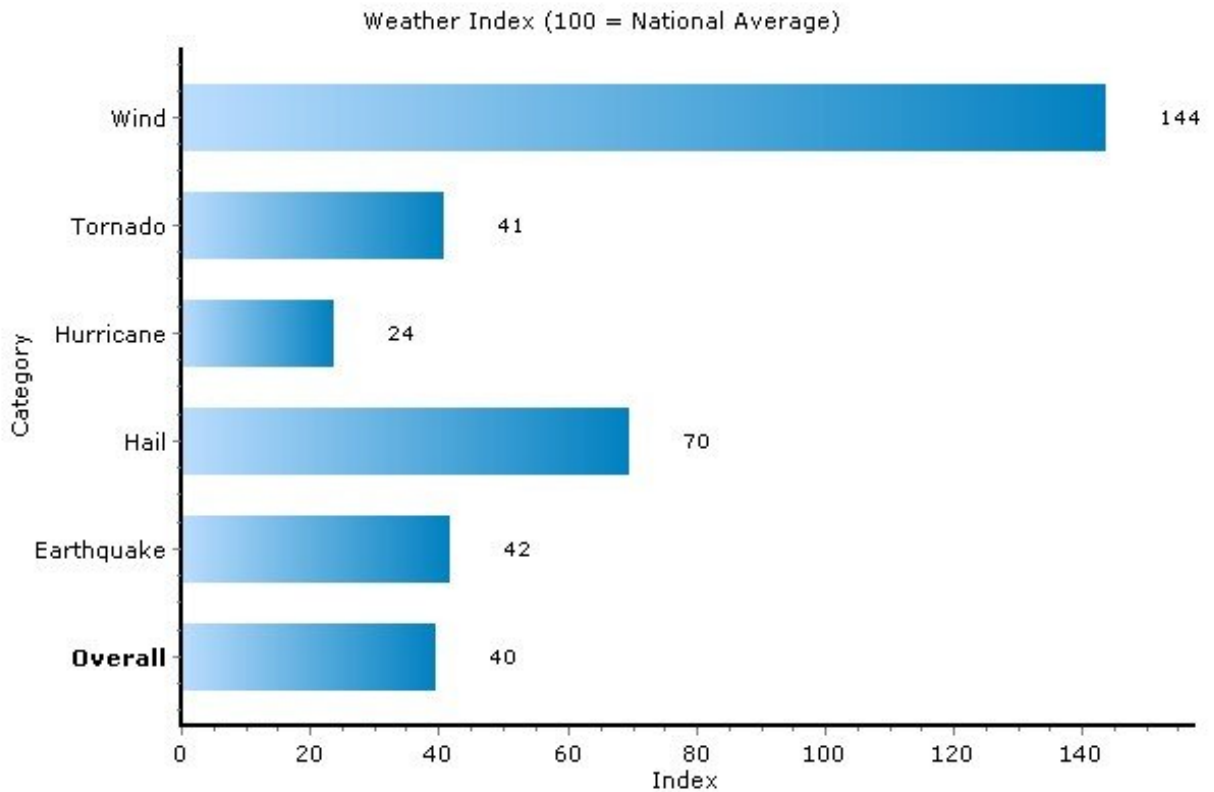

Pei Lin Huang
Keller Williams Syracuse

PLHuang@YourCNYHome.com

Climate: Weather Index

13039, Cicero, New York

Copyright © 2009 Onboard Informatics
Information presumed reliable when
collected but not guaranteed and
should be independently verified.