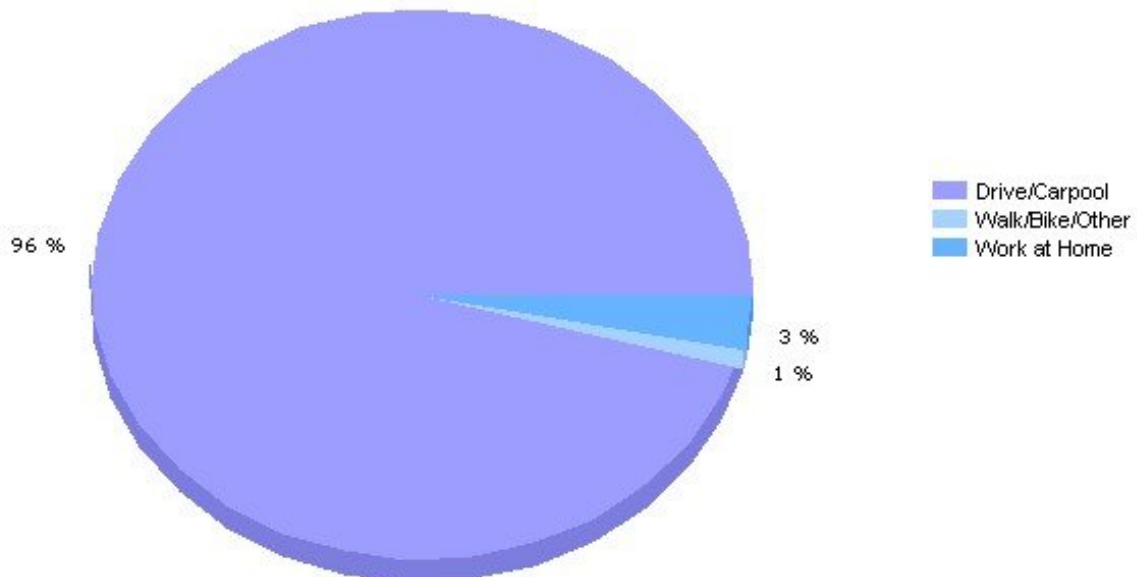

Transportation

13039, Cicero, New York

Transportation	13039	New York
Median Travel Time to Work (mins)	19.1	25.1

Travel to Work