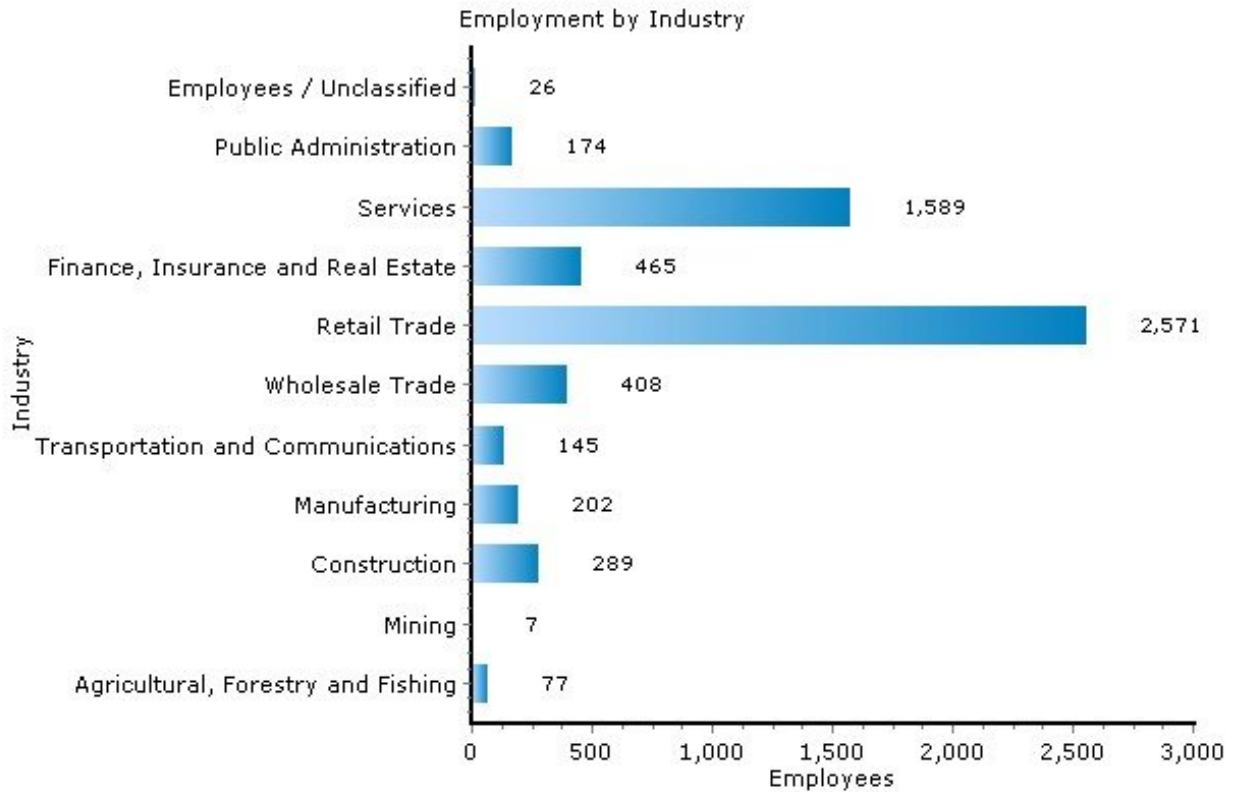

Pei Lin Huang
Keller Williams Syracuse

PLHuang@YourCNYHome.com

Employment

13039, Cicero, New York

Copyright © 2009 Onboard Informatics
Information presumed reliable when
collected but not guaranteed and
should be independently verified.