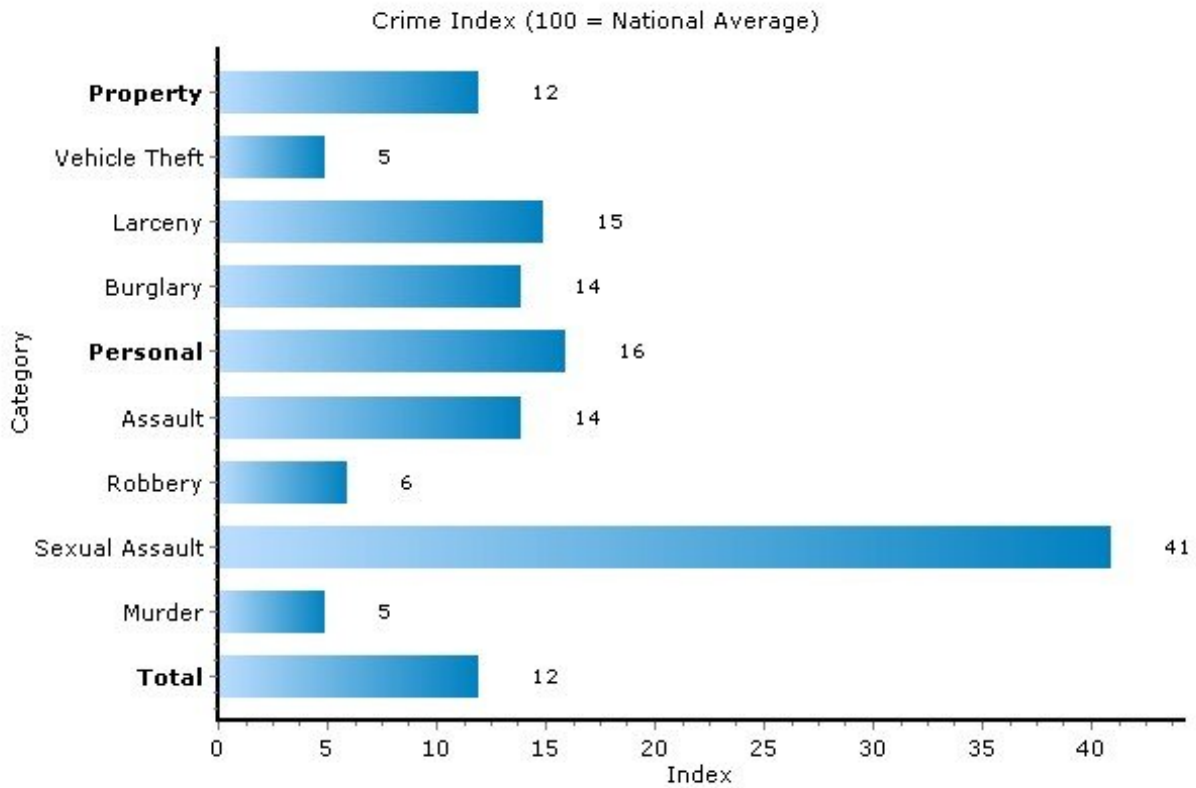

Pei Lin Huang
Keller Williams Syracuse

PLHuang@YourCNYHome.com

Crime

13039, Cicero, New York

Copyright © 2009 Onboard Informatics
Information presumed reliable when
collected but not guaranteed and
should be independently verified.