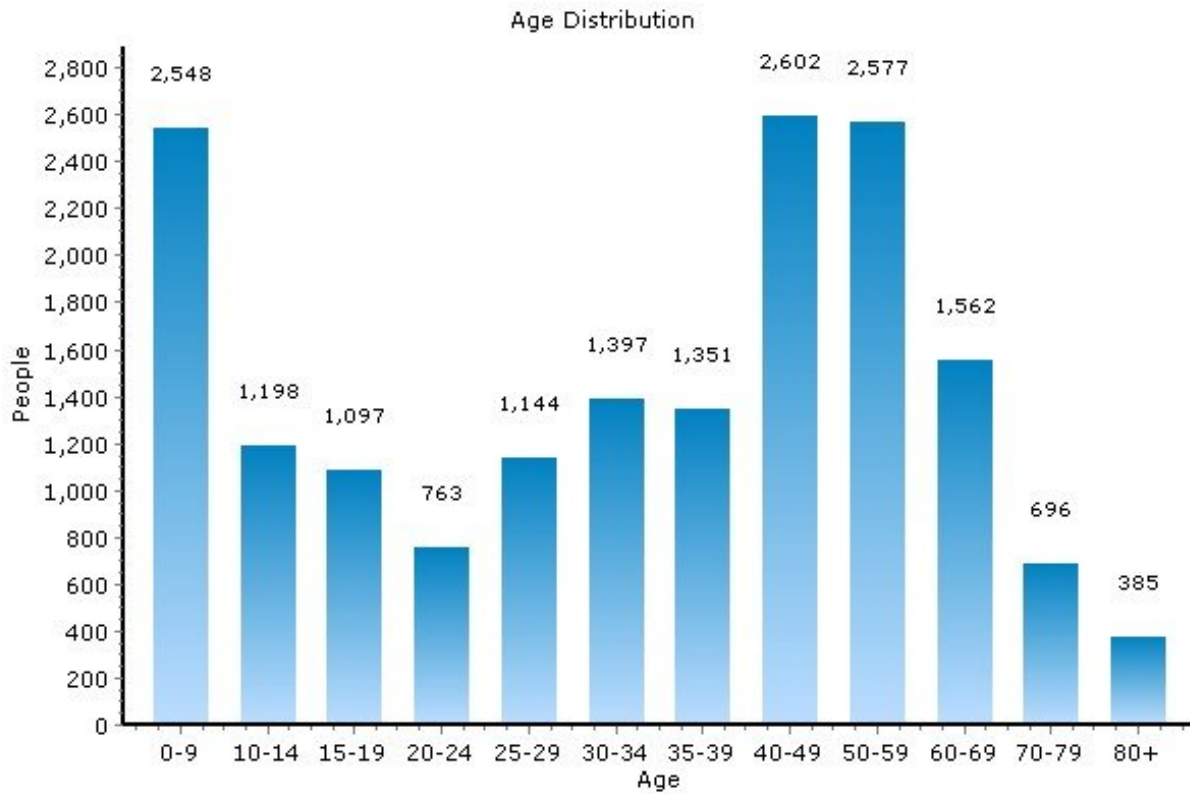

Community Facts

- Nearby Military Facility(ies)
- Growing Population
- Very Low Residential Turnover

Population

13039, Cicero, New York

Population	13039	New York
Population	17,319	19,600,792
Population Density (people/mile)	701	359
Population Growth	12.0%	3.0%
Male	8,611	9,536,666
Female	8,709	10,064,126
Median Age	35.9	37.44