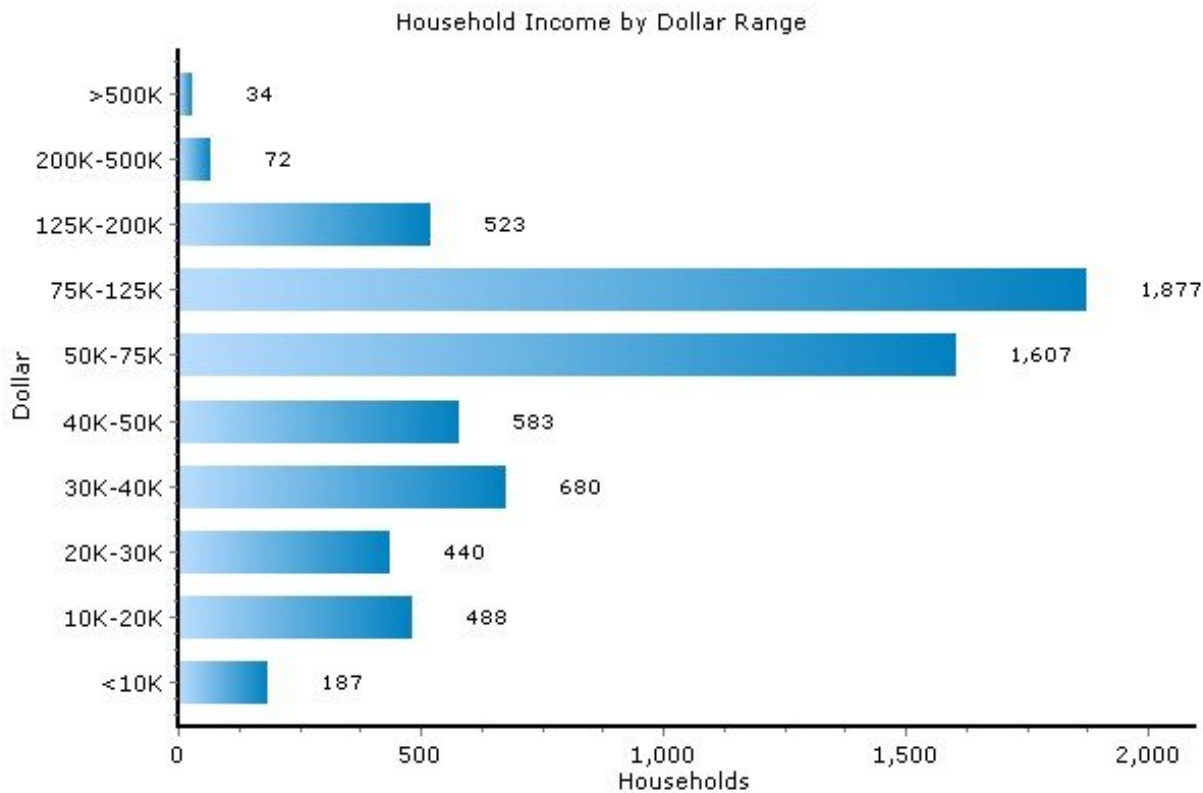

Pei Lin Huang
Keller Williams Syracuse

PLHuang@YourCNYHome.com

Household

13039, Cicero, New York

Household	13039	New York
Number of Households	6,489	7,206,591
Average Household Size	2.67	2.64
Household with Children	38.8%	32.4%
Household with no Children	61.2%	67.6%
Household: Family	71.4%	64.2%
Household: Non-Family	28.7%	35.8%

Marital Status

Copyright © 2009 Onboard Informatics
 Information presumed reliable when
 collected but not guaranteed and
 should be independently verified.

Pei Lin Huang
 Keller Williams Syracuse

PLHuang@YourCNYHome.com

Income

13039, Cicero, New York

Income	13039	New York
Median Household Income	\$63,067	\$54,753
Average Household Income	\$73,719	\$83,056
Median Disposable Income	\$52,283	\$45,939

Copyright © 2009 Onboard Informatics
Information presumed reliable when
collected but not guaranteed and
should be independently verified.