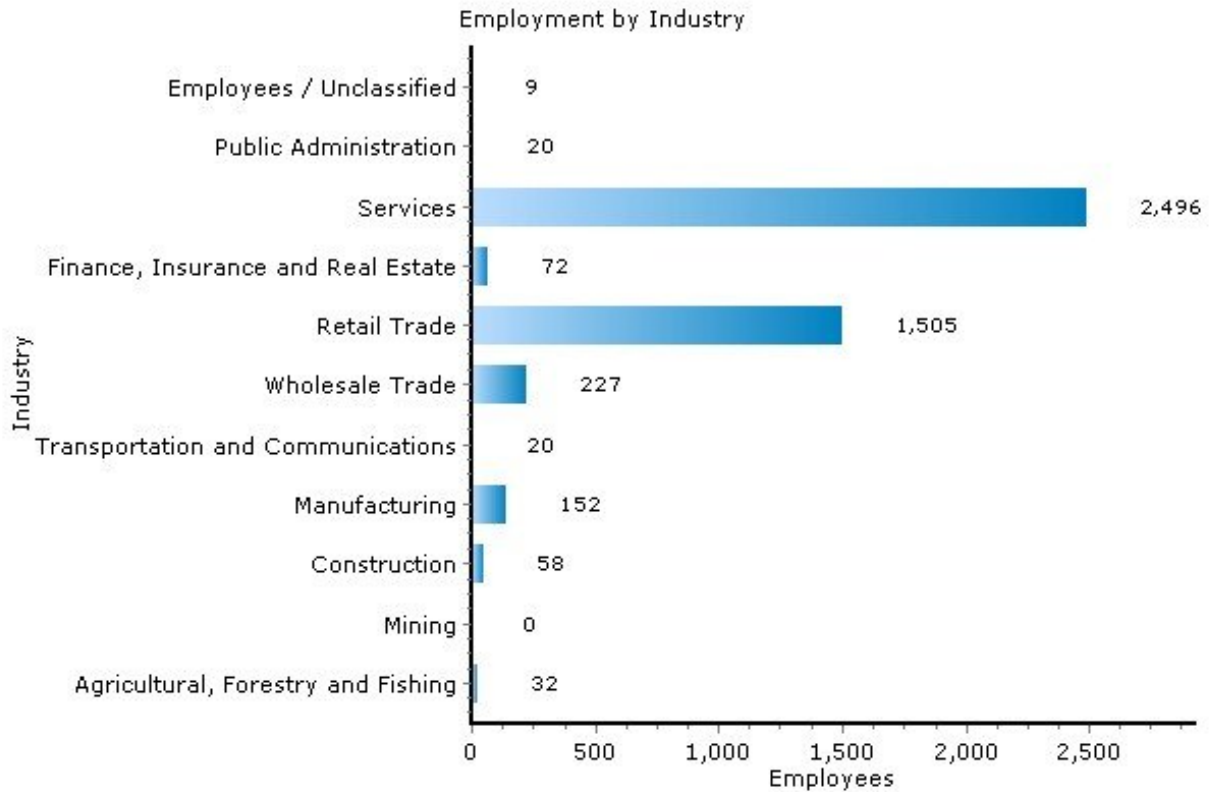

Copyright © 2009 Onboard Informatics
Information presumed reliable when
collected but not guaranteed and
should be independently verified.

Pei Lin Huang
Keller Williams Syracuse

PeiLin@YourCNYHome.com