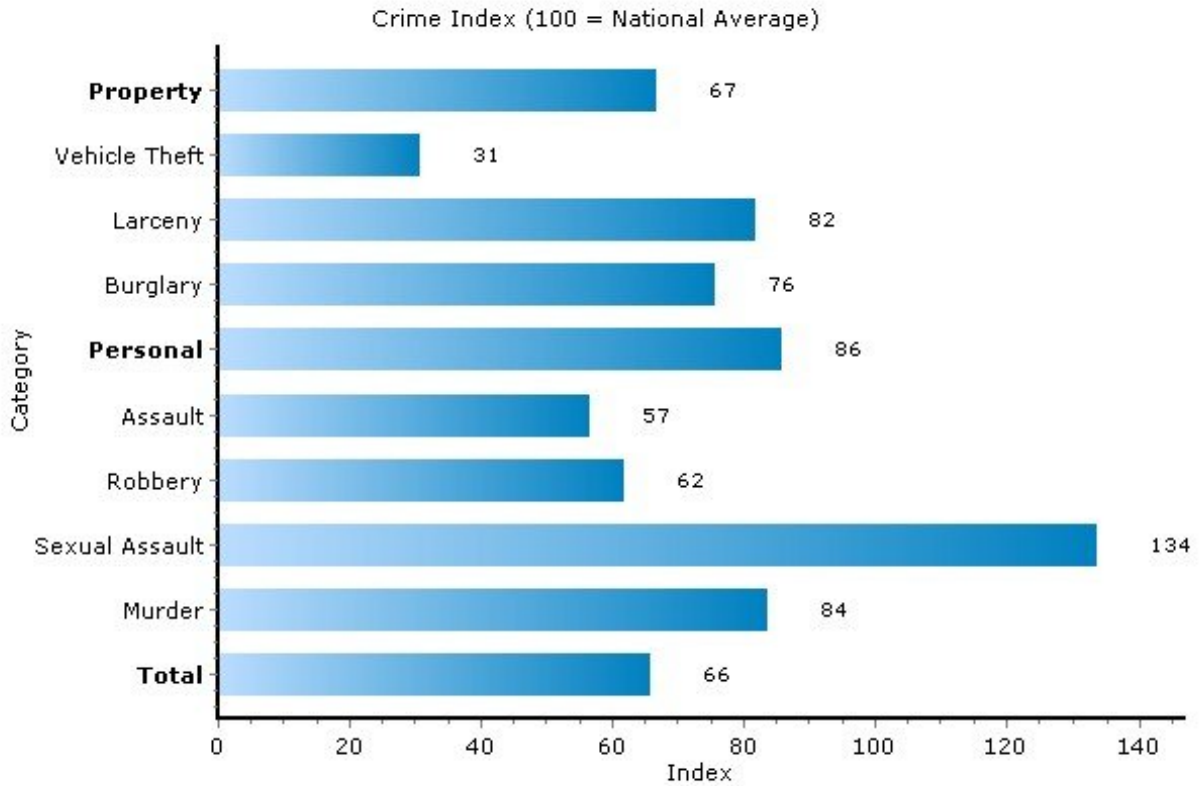

Pei Lin Huang
Keller Williams Syracuse

PeiLin@YourCNYHome.com

Crime

13224, Syracuse, New York

Copyright © 2009 Onboard Informatics
Information presumed reliable when
collected but not guaranteed and
should be independently verified.