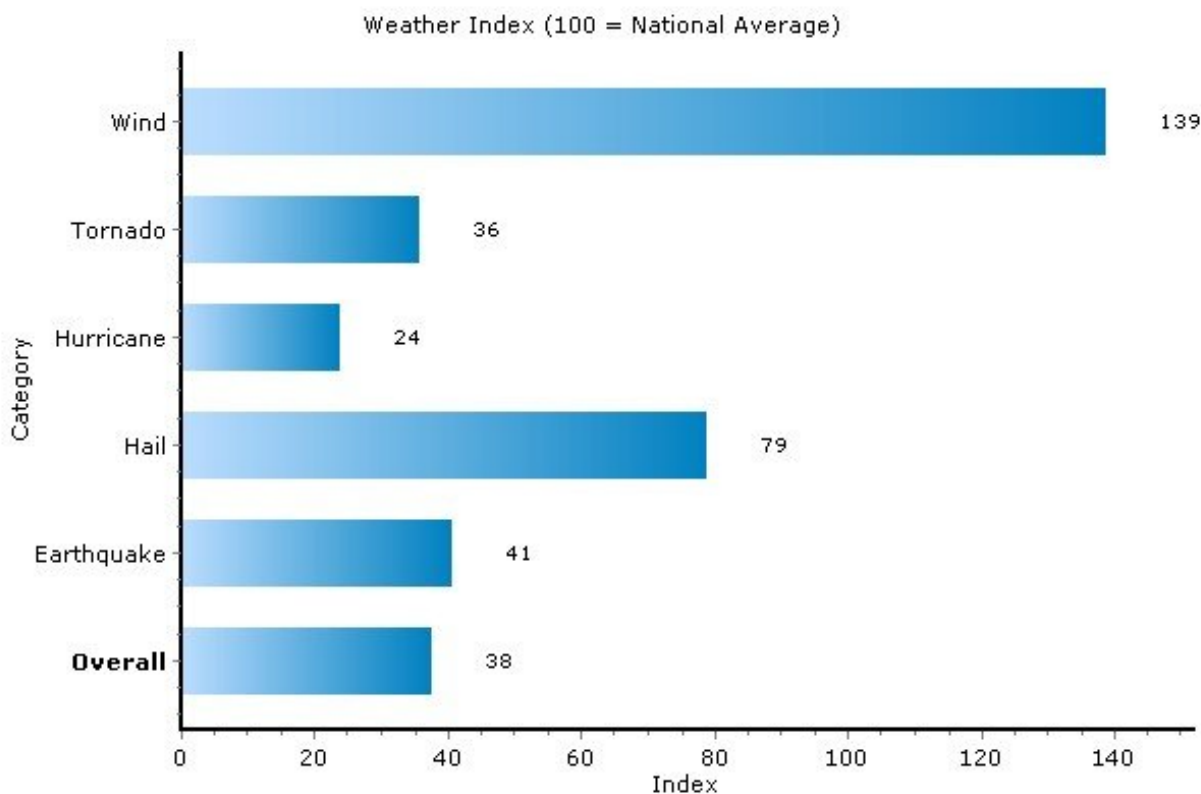

Pei Lin Huang
Keller Williams Syracuse

PeiLin@YourCNYHome.com

Climate: Weather Index

13224, Syracuse, New York

Copyright © 2009 Onboard Informatics
Information presumed reliable when
collected but not guaranteed and
should be independently verified.