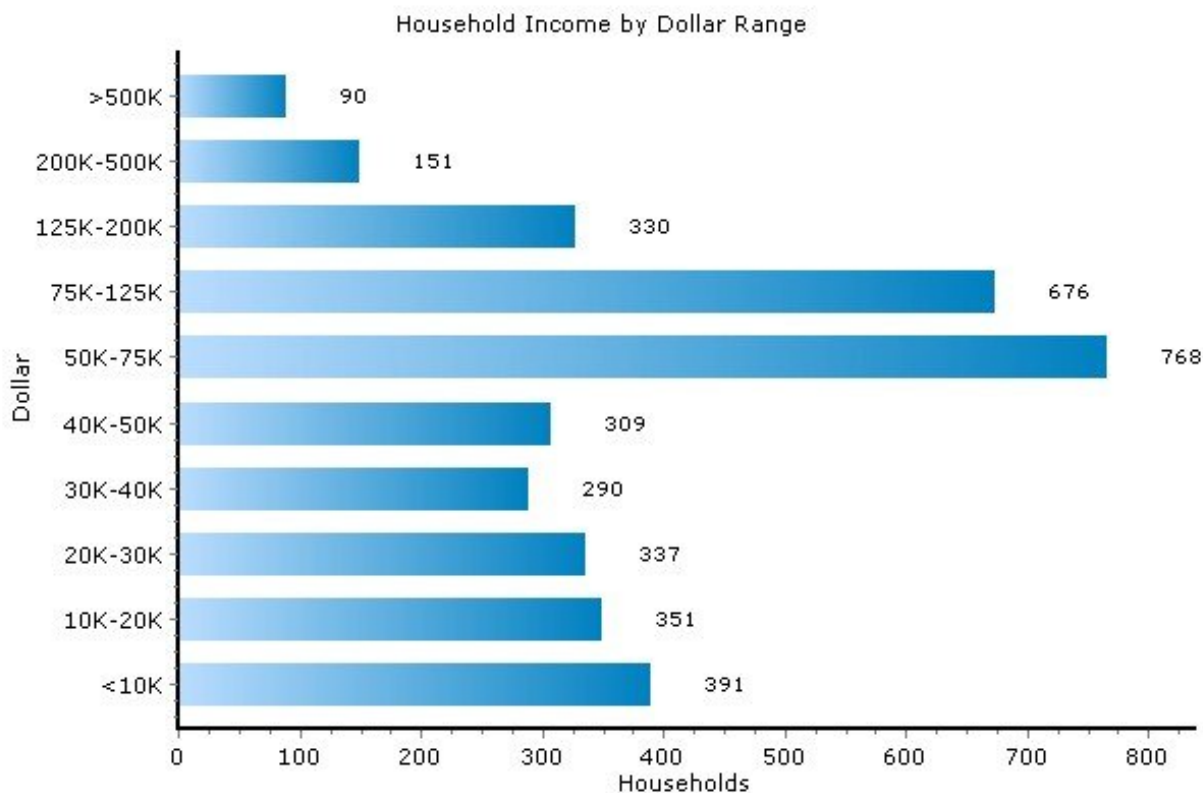

Pei Lin Huang
Keller Williams Syracuse

PeiLin@YourCNYHome.com

Household

13224, Syracuse, New York

Household	13224	New York
Number of Households	3,693	7,098,461
Average Household Size	2	3
Household with Children	29.6%	32.8%
Household with no Children	70.4%	67.2%
Household: Family	58.2%	64.1%
Household: Non-Family	41.8%	35.9%

Marital Status

Income

13224, Syracuse, New York

Income	13224	New York
Median Household Income	\$53,794	\$53,471
Average Household Income	\$73,896	\$77,295
Median Disposable Income	\$45,180	\$44,967

Copyright © 2009 Onboard Informatics
Information presumed reliable when
collected but not guaranteed and
should be independently verified.