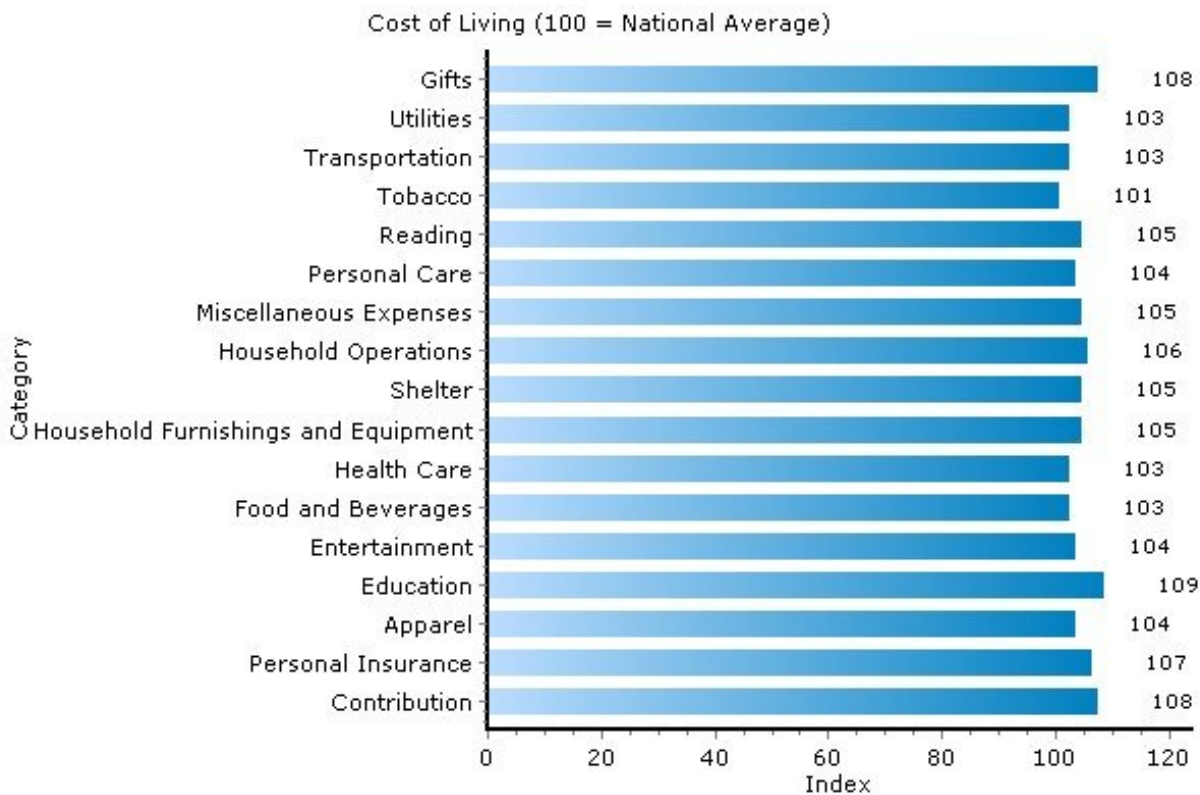

Pei Lin Huang
Keller Williams Syracuse

PeiLin@YourCNYHome.com

Home Ownership

13224, Syracuse, New York

Home Ownership	13224	New York
Median Home Price	\$139,500	N/A
In Current Residence 5+ Years	48.0%	39.0%
Annual Residential Turnover	13.0%	15.0%
Median Years in Residence	5	4

Copyright © 2009 Onboard Informatics
Information presumed reliable when
collected but not guaranteed and
should be independently verified.

Pei Lin Huang PeiLin@YourCNYHome.com
Keller Williams Syracuse

Cost of Living

13224, Syracuse, New York

Cost of Living	13224	New York
Average Total Household Expenditure	\$56,047	\$58,057
Total Household Expenditure Index (100 = National Average)	104	108

Copyright © 2009 Onboard Informatics
 Information presumed reliable when
 collected but not guaranteed and
 should be independently verified.