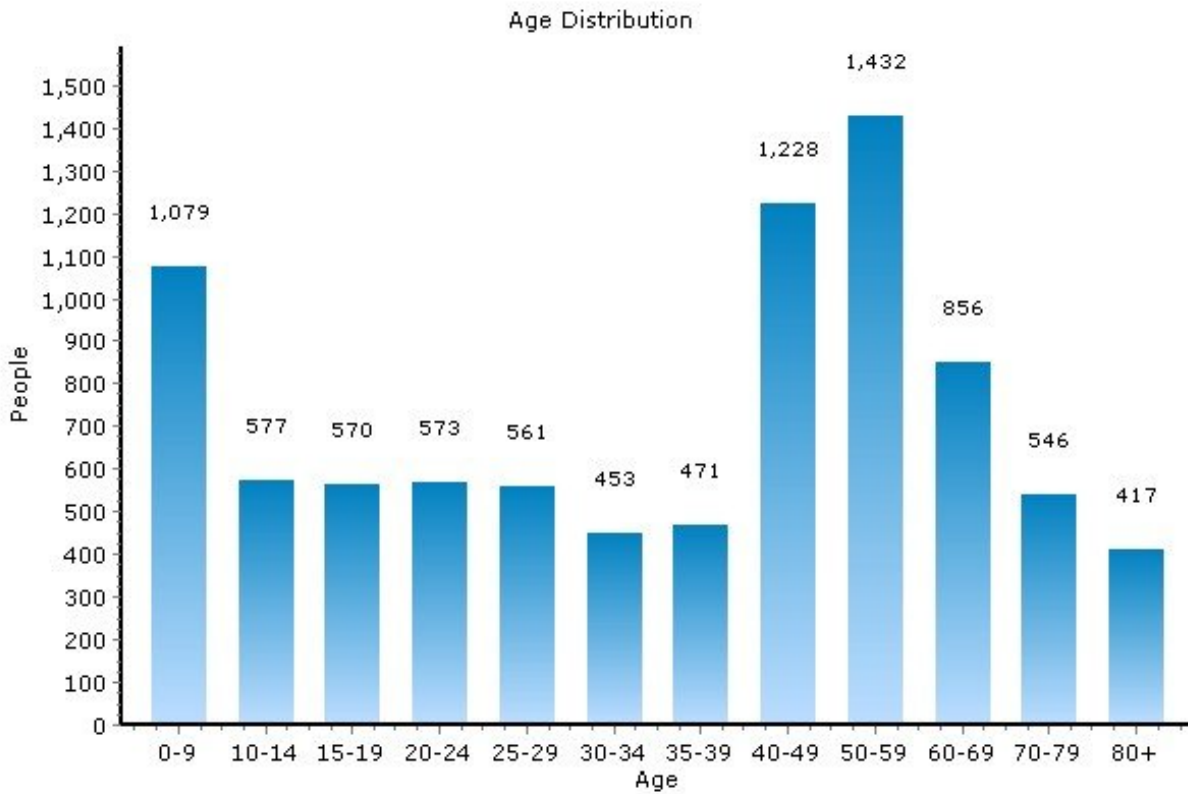

Community Facts

- Nearby Military Facility(ies)
- Low Residential Turnover

Population

13224, Syracuse, New York

Population	13224	New York
Population	8,763	19,413,180
Population Density (people/mile)	3,696	356
Population Growth	-5.0%	2.0%
Male	4,065	9,414,633
Female	4,698	9,998,547
Median Age	39.92	36.93