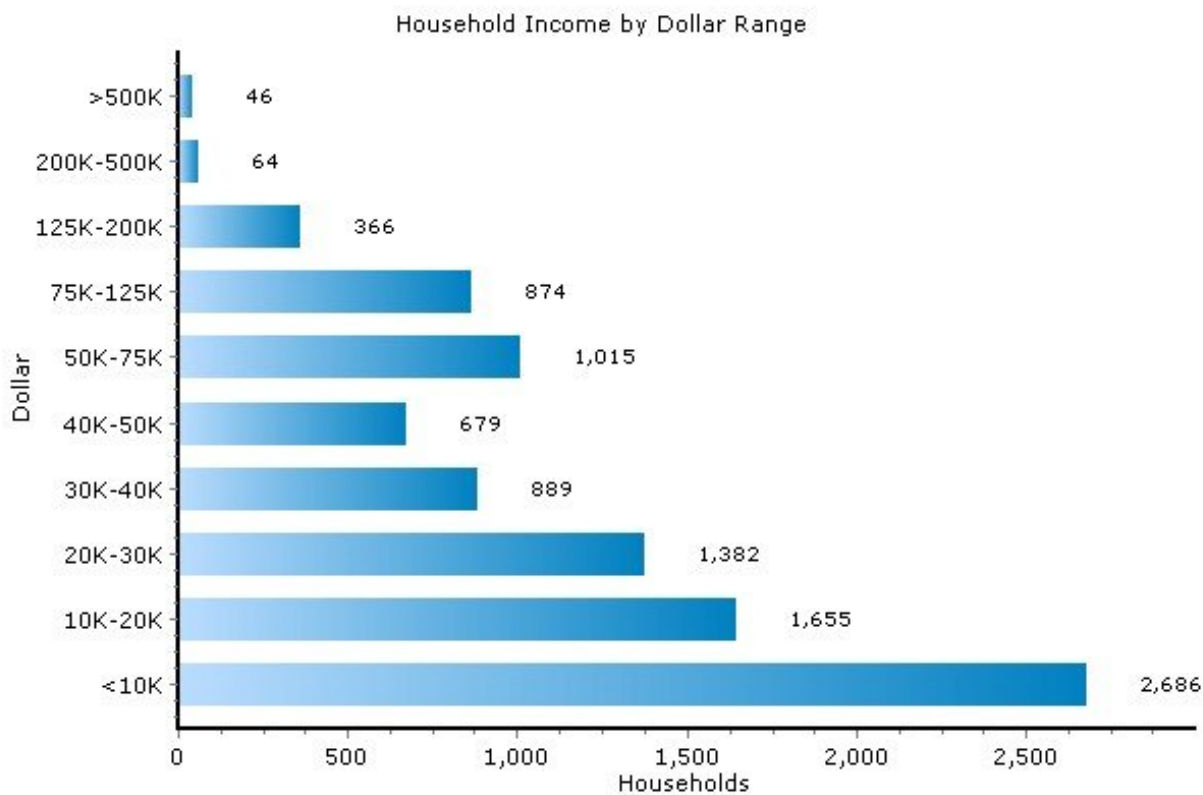

Marital Status

Income

13210, Syracuse, New York

Income	13210	New York
Median Household Income	\$23,149	\$53,471
Average Household Income	\$34,058	\$77,295
Median Disposable Income	\$21,451	\$44,967

Copyright © 2009 Onboard Informatics
Information presumed reliable when
collected but not guaranteed and
should be independently verified.