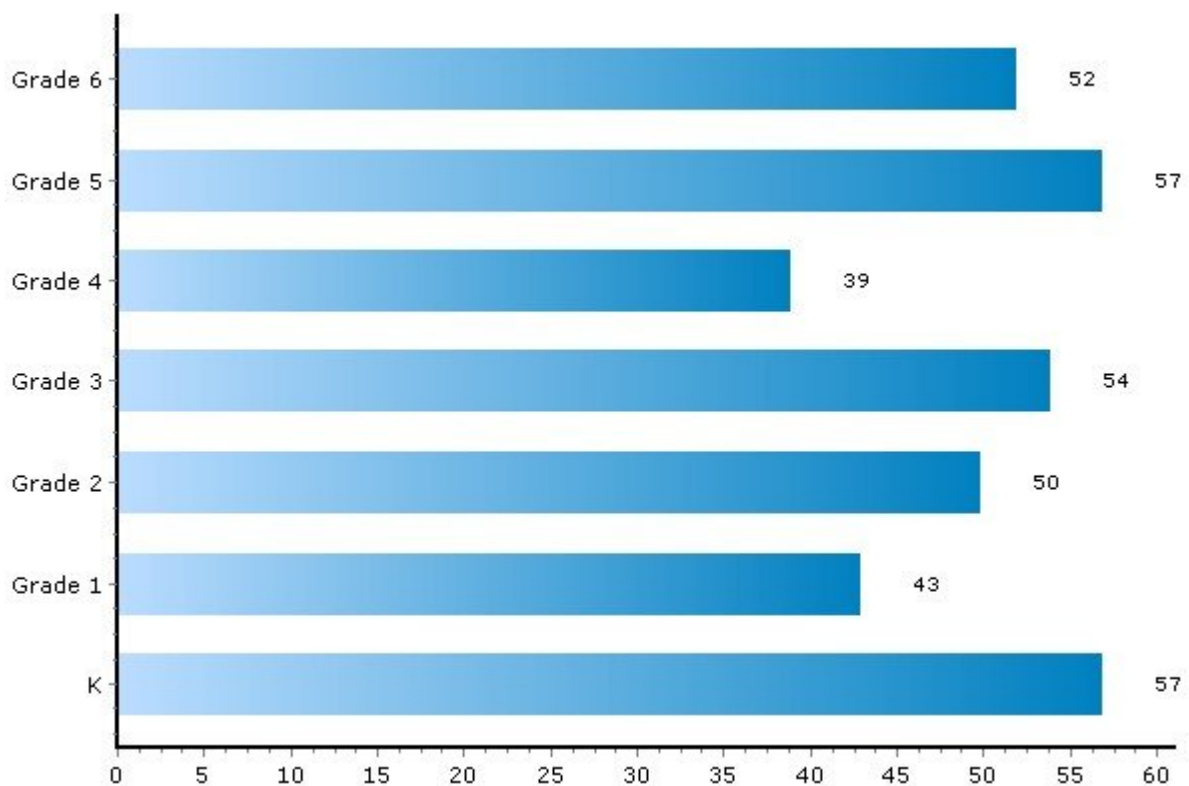

Students Per Grade

Copyright © 2009 Onboard Informatics
Information presumed reliable when
collected but not guaranteed and
should be independently verified.

Pei Lin Huang
Keller Williams Syracuse

PLHuang@YourCNYHome.com