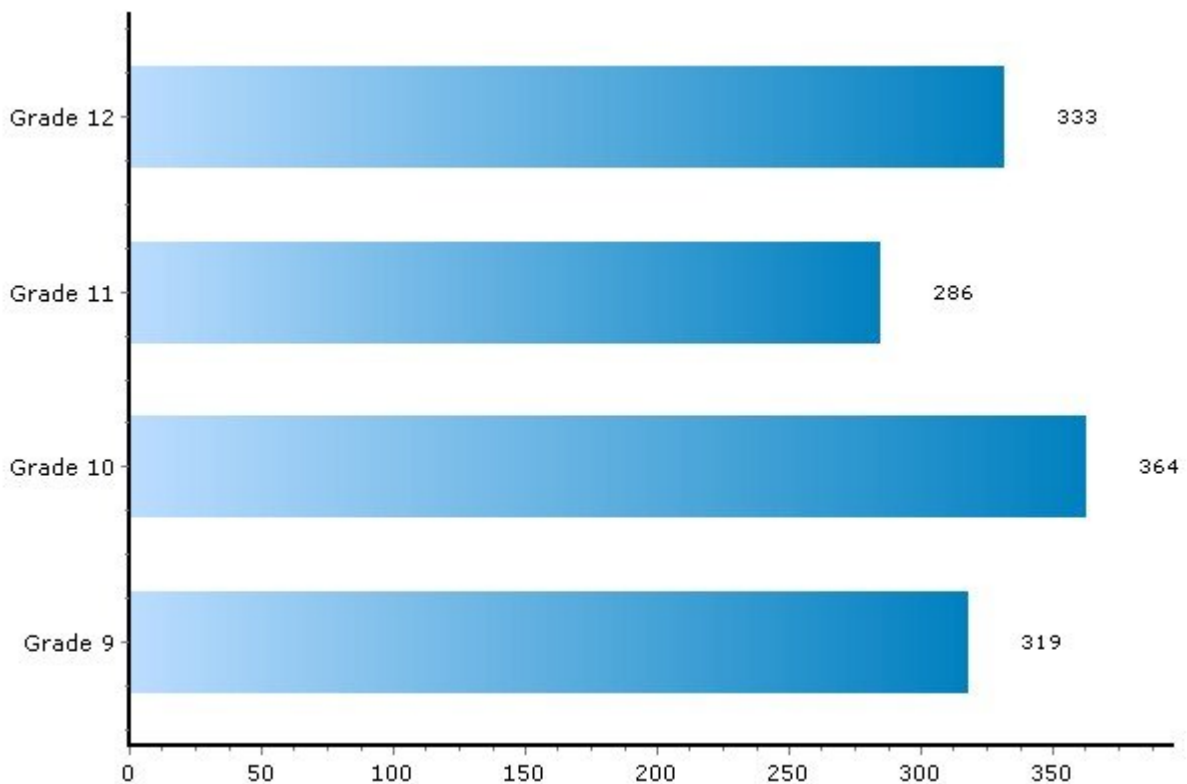

Students Per Grade

Copyright © 2009 Onboard Informatics
Information presumed reliable when
collected but not guaranteed and
should be independently verified.

Pei Lin Huang
Keller Williams Syracuse

PLHuang@YourCNYHome.com