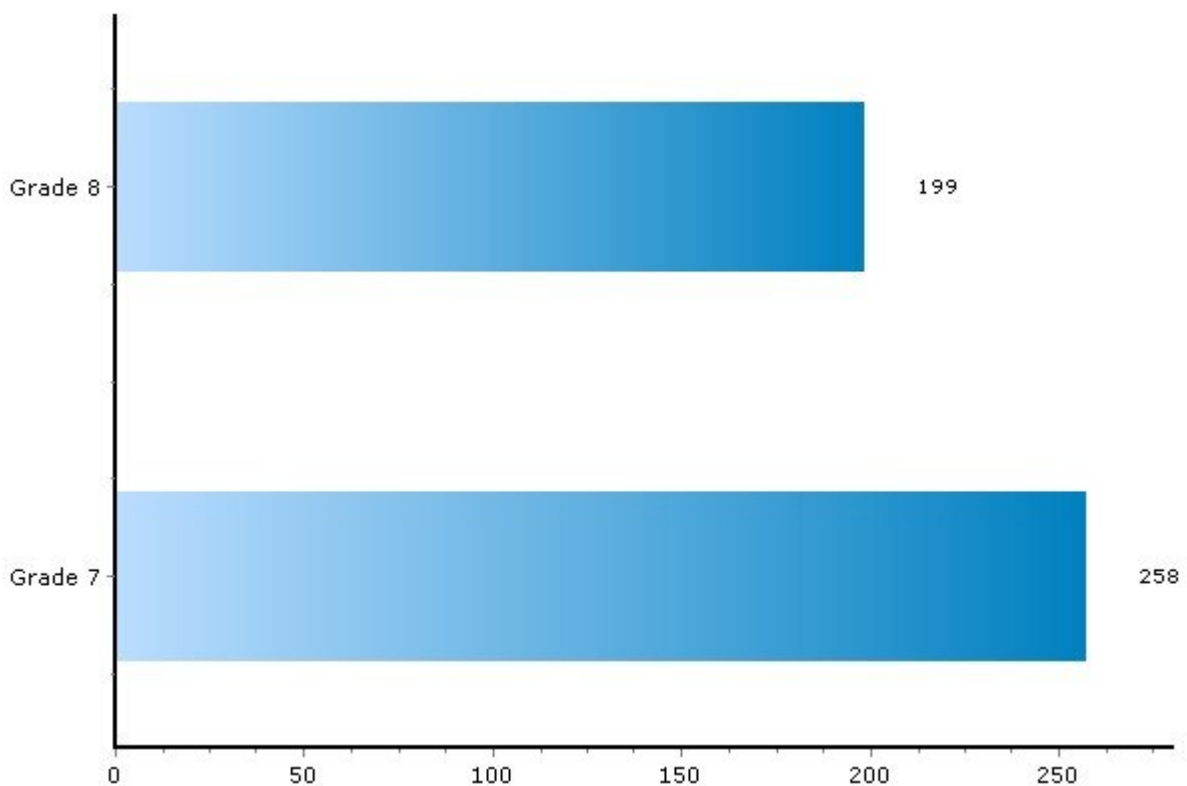

Students Per Grade

Copyright © 2009 Onboard Informatics
Information presumed reliable when
collected but not guaranteed and
should be independently verified.

Pei Lin Huang
Keller Williams Syracuse

PeiLin@YourCNYHome.com