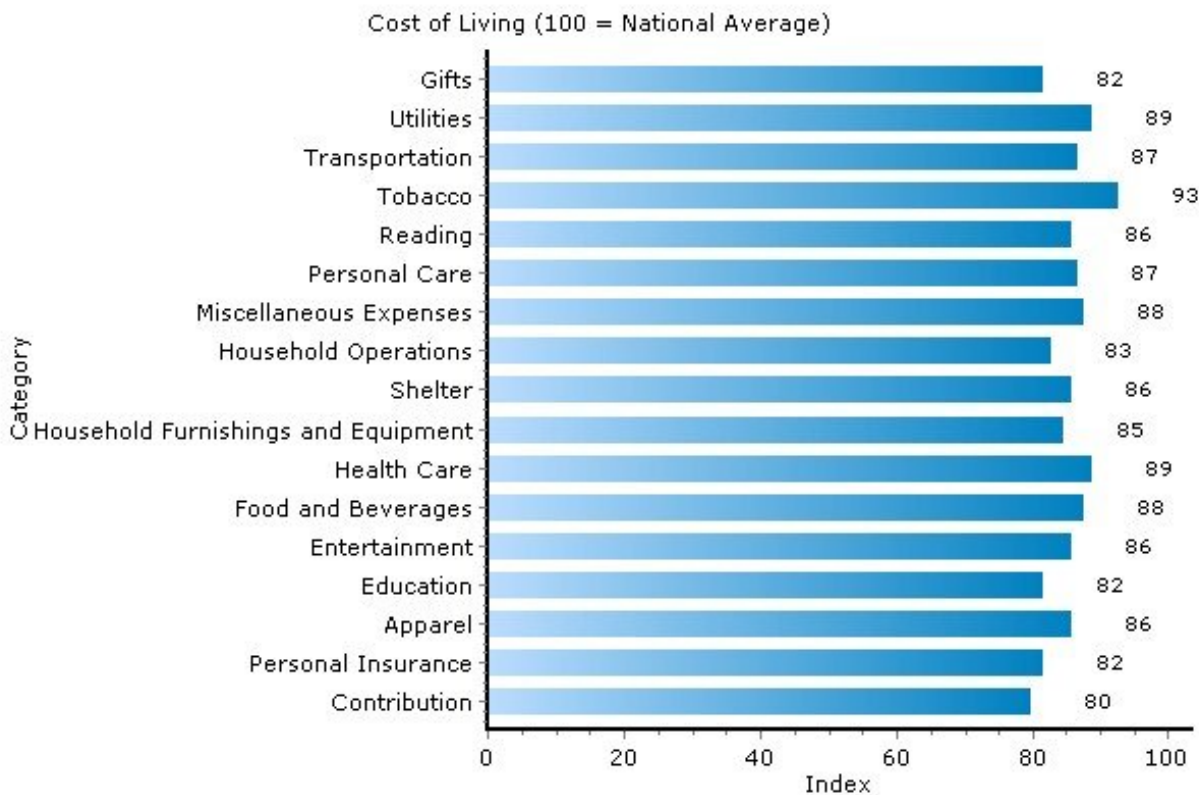

## Home Ownership

13207, Syracuse, New York

Home Ownership	13207	New York
Median Home Price	\$74,200	N/A
In Current Residence 5+ Years	48.0%	39.0%
Annual Residential Turnover	12.0%	15.0%
Median Years in Residence	5	4

Copyright © 2009 Onboard Informatics  
Information presumed reliable when  
collected but not guaranteed and  
should be independently verified.

**Pei Lin Huang**  
Keller Williams Syracuse

PLHuang@YourCNYHome.com

## Cost of Living

13207, Syracuse, New York

Cost of Living	13207	New York
Average Total Household Expenditure	\$46,368	\$58,057
Total Household Expenditure Index (100 = National Average)	86	108

Copyright © 2009 Onboard Informatics  
 Information presumed reliable when  
 collected but not guaranteed and  
 should be independently verified.