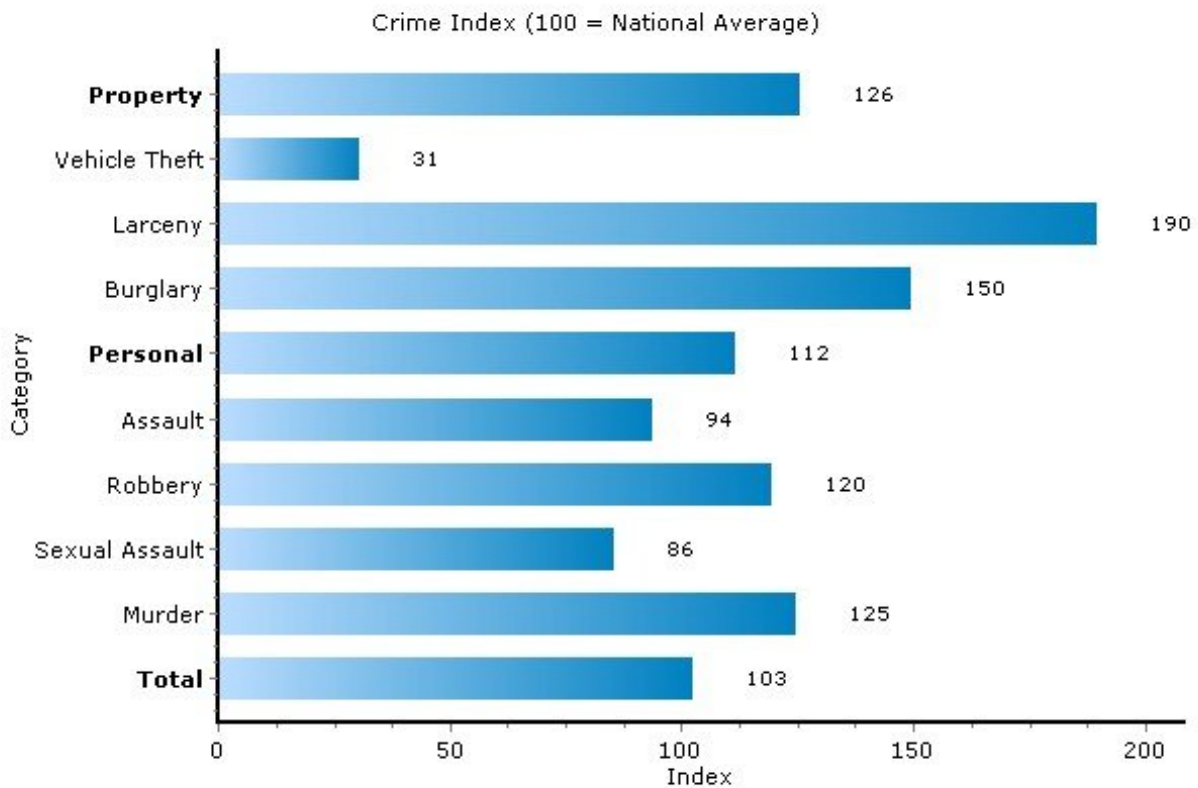

Crime

13207, Syracuse, New York