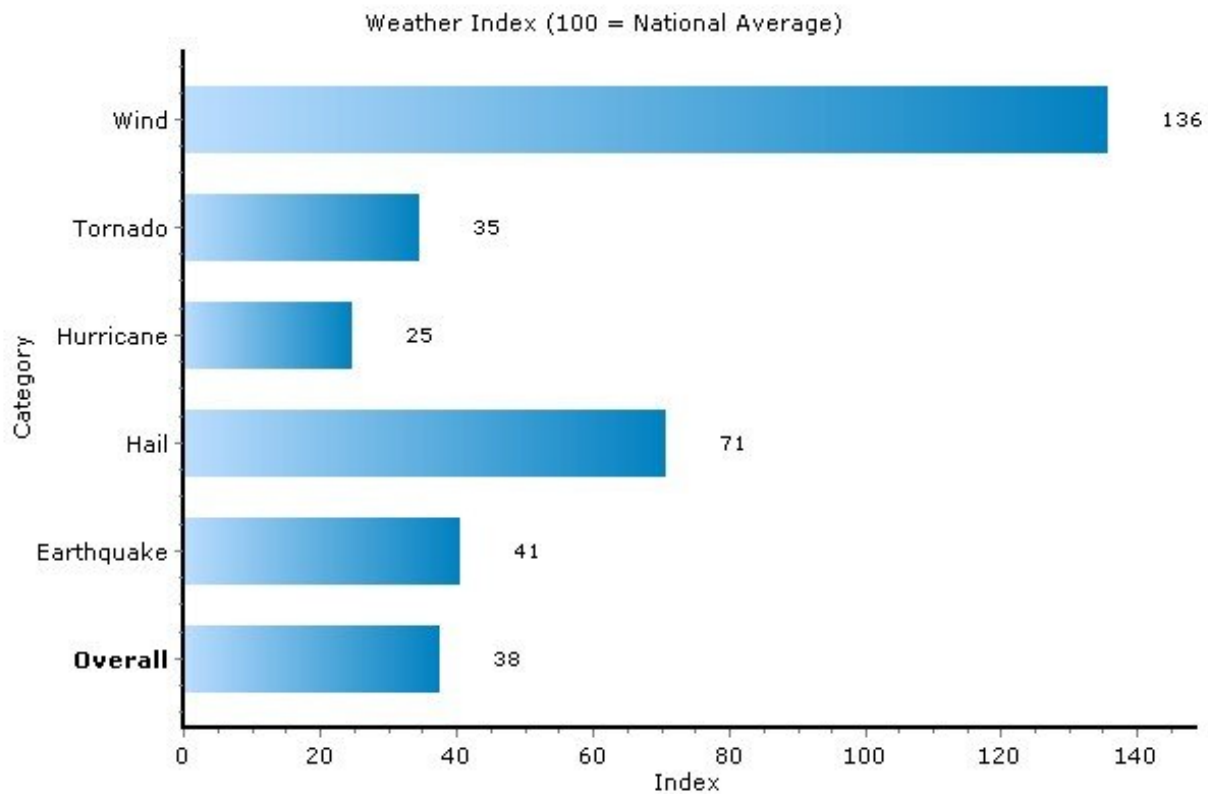

## Climate: Weather Index

13207, Syracuse, New York

Copyright © 2009 Onboard Informatics  
Information presumed reliable when  
collected but not guaranteed and  
should be independently verified.

**Pei Lin Huang**  
Keller Williams Syracuse