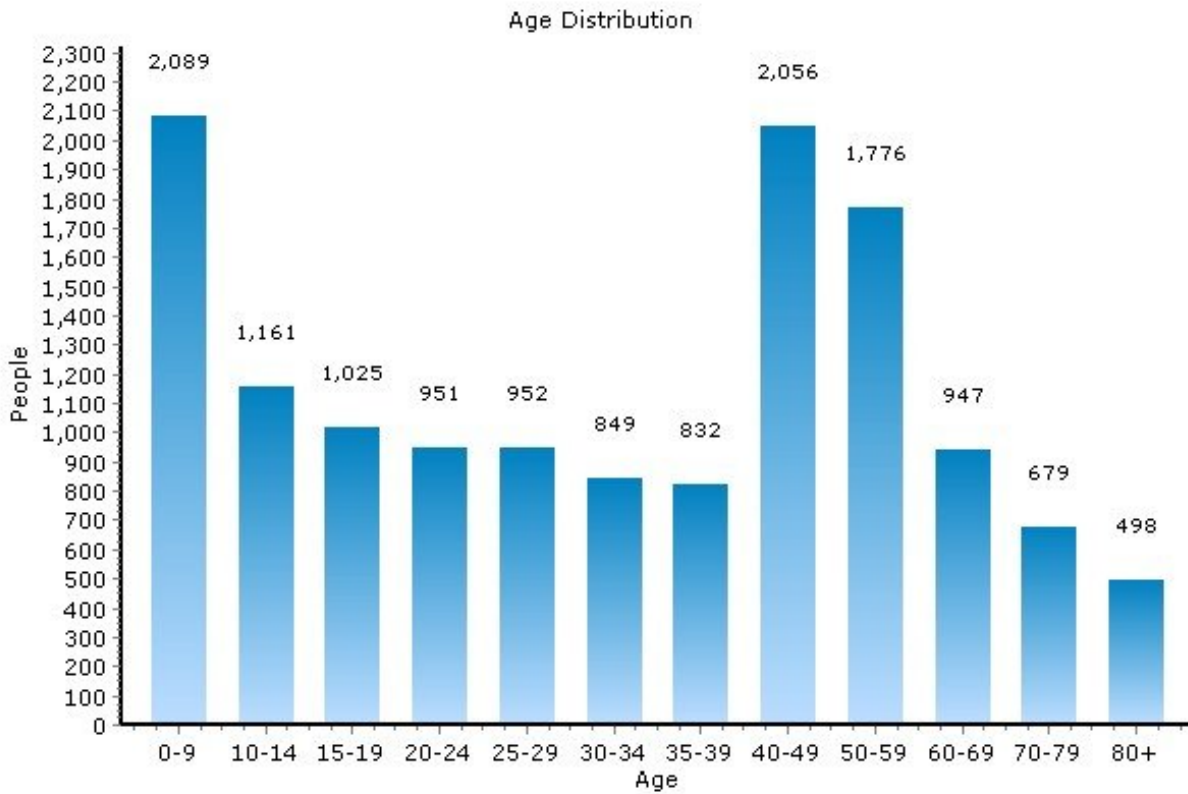

### Community Facts

- Low Residential Turnover

## Population

13207, Syracuse, New York

Population	13207	New York
Population	13,817	19,413,180
Population Density (people/mile)	4,264	356
Population Growth	-7.0%	2.0%
Male	6,357	9,414,633
Female	7,460	9,998,547
Median Age	33.3	36.93