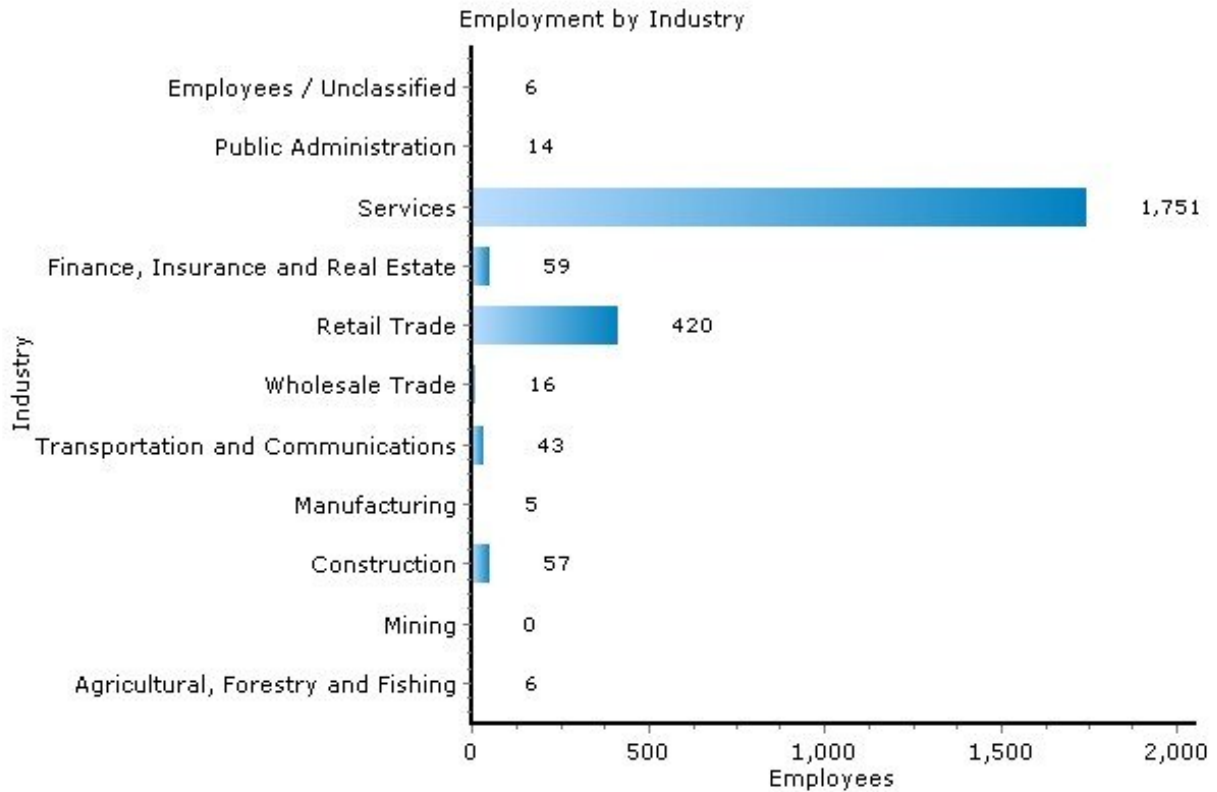

## Employment

13207, Syracuse, New York

Copyright © 2009 Onboard Informatics  
Information presumed reliable when  
collected but not guaranteed and  
should be independently verified.

**Pei Lin Huang**  
Keller Williams Syracuse