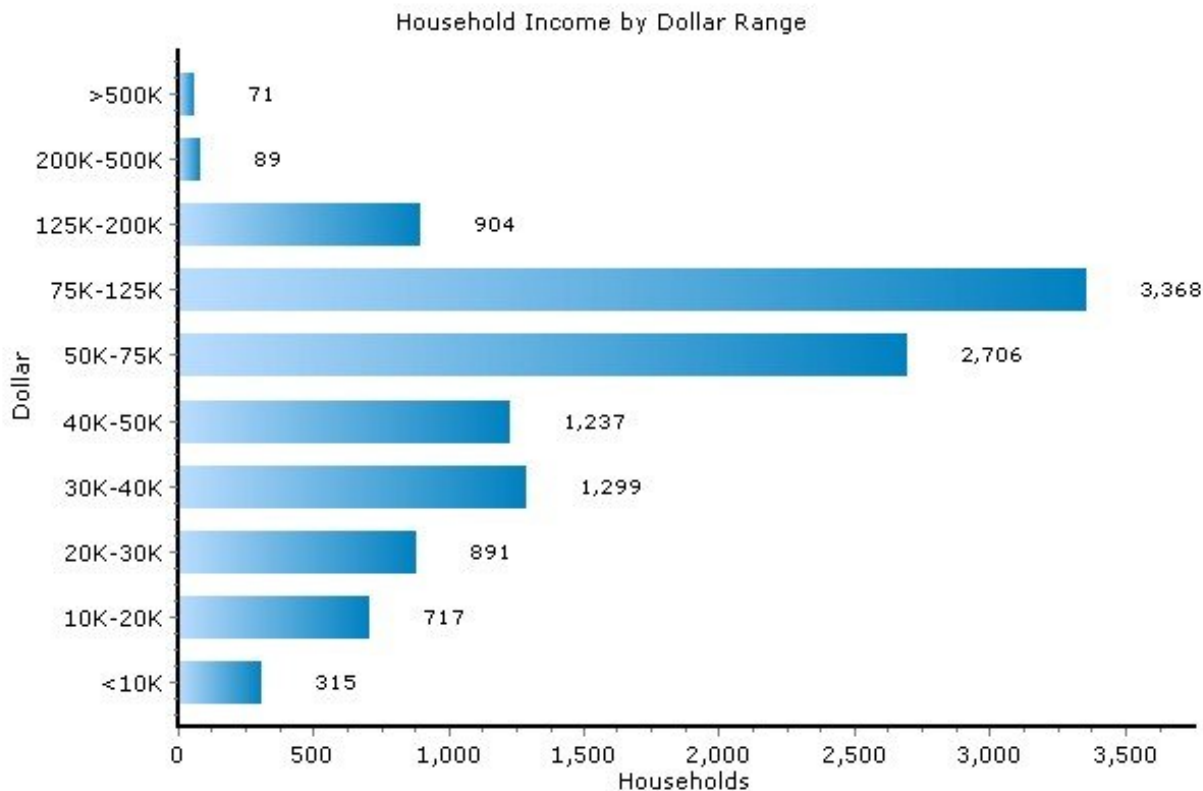

Pei Lin Huang
Keller Williams Syracuse

PLHuang@YourCNYHome.com

Household

13090, Liverpool, New York

Household	13090	New York
Number of Households	11,595	7,206,591
Average Household Size	2.63	2.64
Household with Children	38.1%	32.4%
Household with no Children	61.9%	67.6%
Household: Family	69.5%	64.2%
Household: Non-Family	30.5%	35.8%

Marital Status

Income

13090, Liverpool, New York

Income	13090	New York
Median Household Income	\$61,148	\$54,753
Average Household Income	\$73,422	\$83,056
Median Disposable Income	\$50,668	\$45,939

Copyright © 2009 Onboard Informatics
Information presumed reliable when
collected but not guaranteed and
should be independently verified.