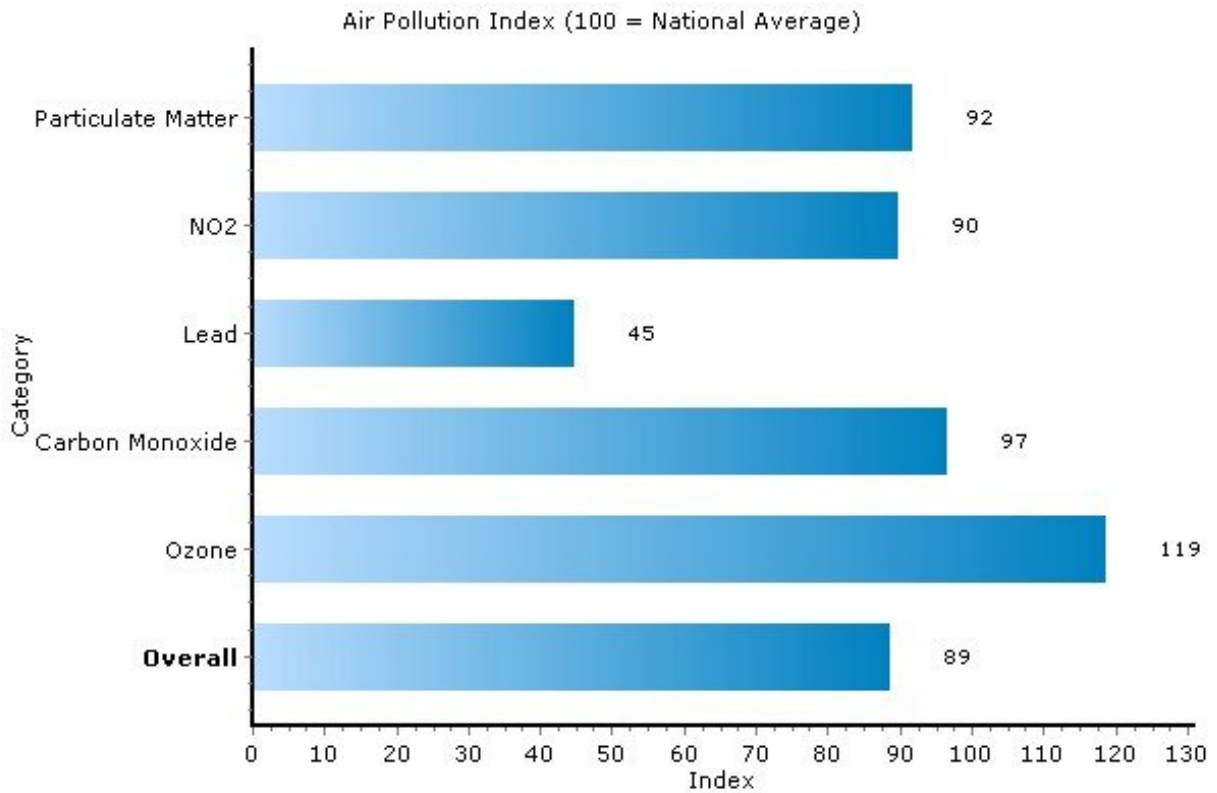

Pei Lin Huang
Keller Williams Syracuse

PLHuang@YourCNYHome.com

Climate: Pollution Index

13090, Liverpool, New York

Copyright © 2009 Onboard Informatics
Information presumed reliable when
collected but not guaranteed and
should be independently verified.