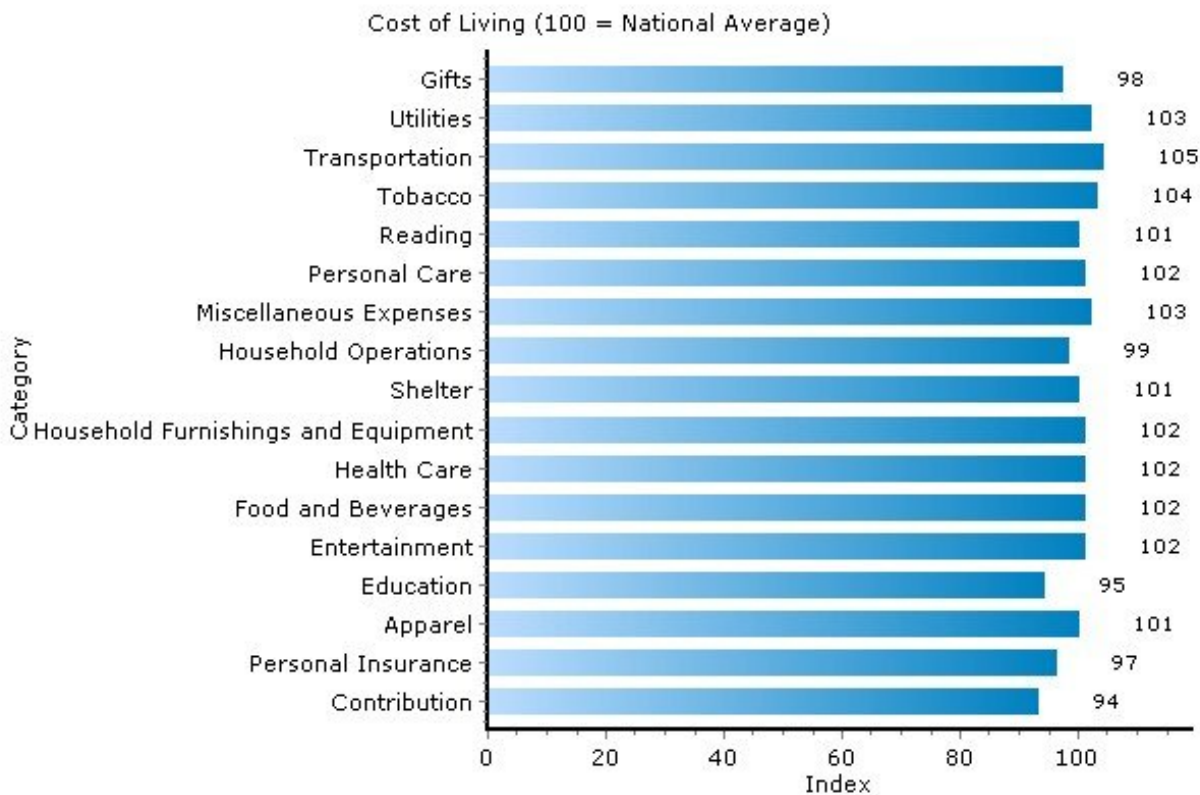

Pei Lin Huang
Keller Williams Syracuse

PLHuang@YourCNYHome.com

Home Ownership

13090, Liverpool, New York

Home Ownership	13090	New York
Median Home Price	\$138,000	\$254,900
In Current Residence 5+ Years	47.8%	38.5%
Annual Residential Turnover	14.3%	14.8%
Median Years in Residence	4.73	3.5

Copyright © 2009 Onboard Informatics
Information presumed reliable when
collected but not guaranteed and
should be independently verified.

Pei Lin Huang
Keller Williams Syracuse

PLHuang@YourCNYHome.com

Cost of Living

13090, Liverpool, New York

Cost of Living	13090	New York
Average Total Household Expenditure	\$56,878	\$61,099
Total Household Expenditure Index (100 = National Average)	102	109

Copyright © 2009 Onboard Informatics
 Information presumed reliable when
 collected but not guaranteed and
 should be independently verified.