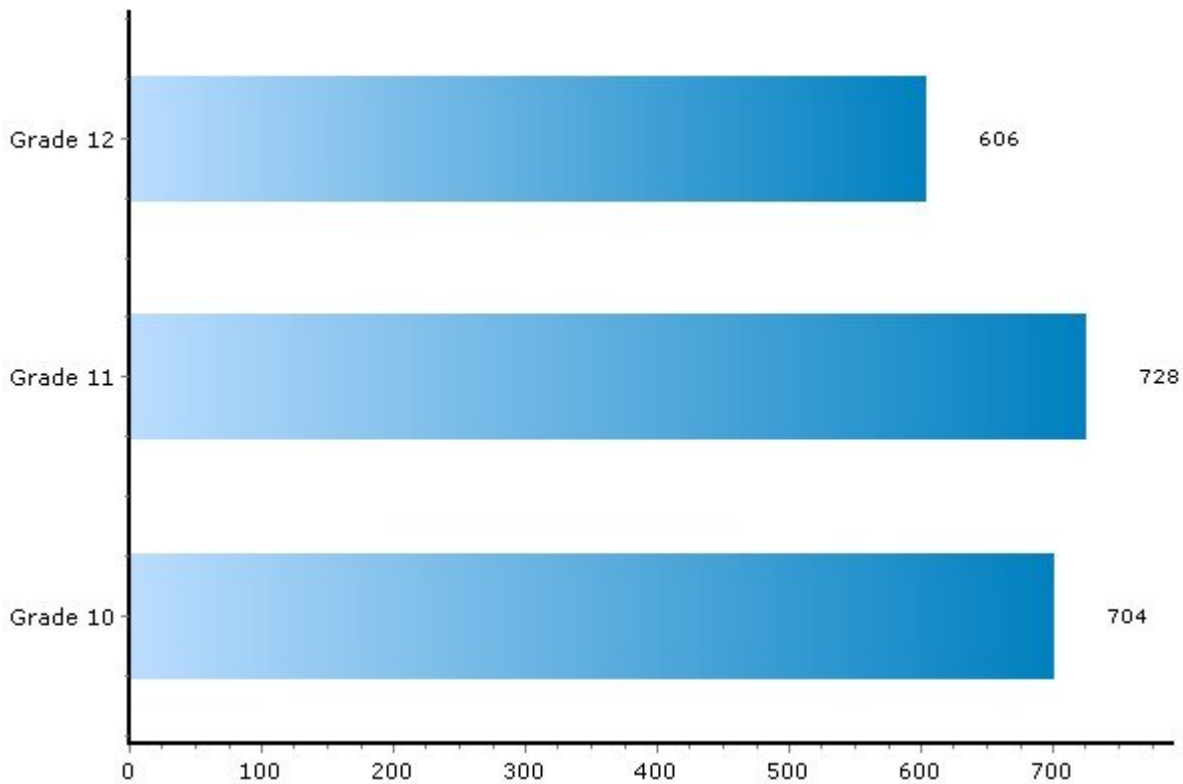

Students Per Grade

Copyright © 2009 Onboard Informatics
Information presumed reliable when collected but not guaranteed and should be independently verified.

Pei Lin Huang
Keller Williams Syracuse

PLHuang@YourCNYHome.com