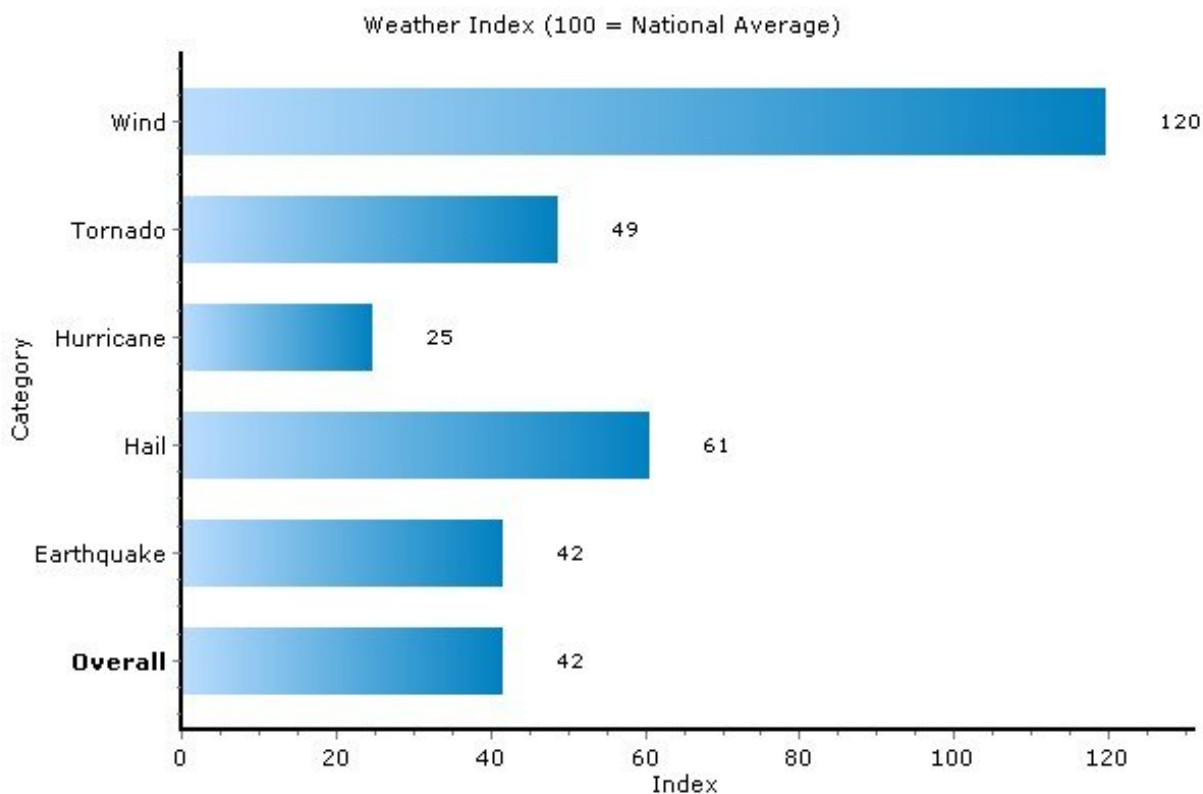

Pei Lin Huang
Keller Williams Syracuse

PLHuang@YourCNYHome.com

Climate: Weather Index

13090, Liverpool, New York

Copyright © 2009 Onboard Informatics
Information presumed reliable when
collected but not guaranteed and
should be independently verified.