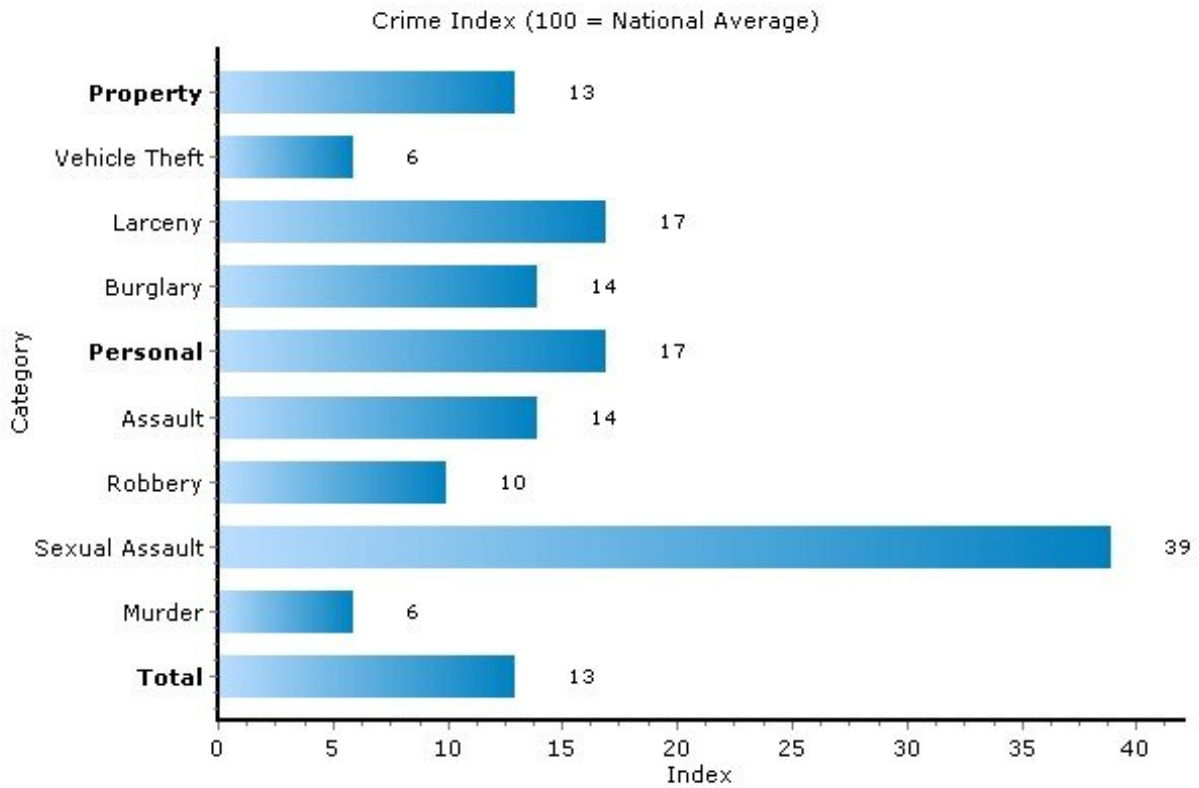

Pei Lin Huang
Keller Williams Syracuse

PLHuang@YourCNYHome.com

Crime

13090, Liverpool, New York

Copyright © 2009 Onboard Informatics
Information presumed reliable when
collected but not guaranteed and
should be independently verified.