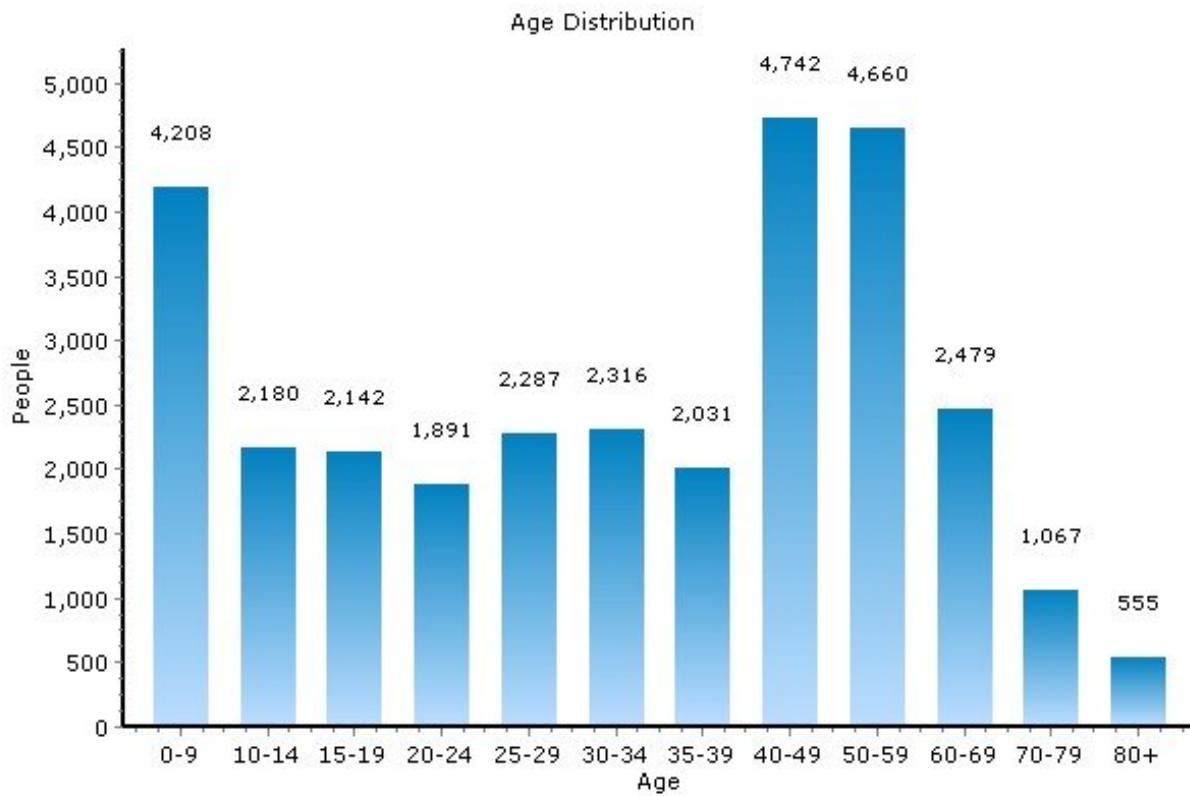

Community Facts

- Stable Population
- Low Residential Turnover

Population

13090, Liverpool, New York

Population	13090	New York
Population	30,558	19,600,792
Population Density (people/mile)	2,346	359
Population Growth	0.0%	3.0%
Male	14,951	9,536,666
Female	15,608	10,064,126
Median Age	34.63	37.44