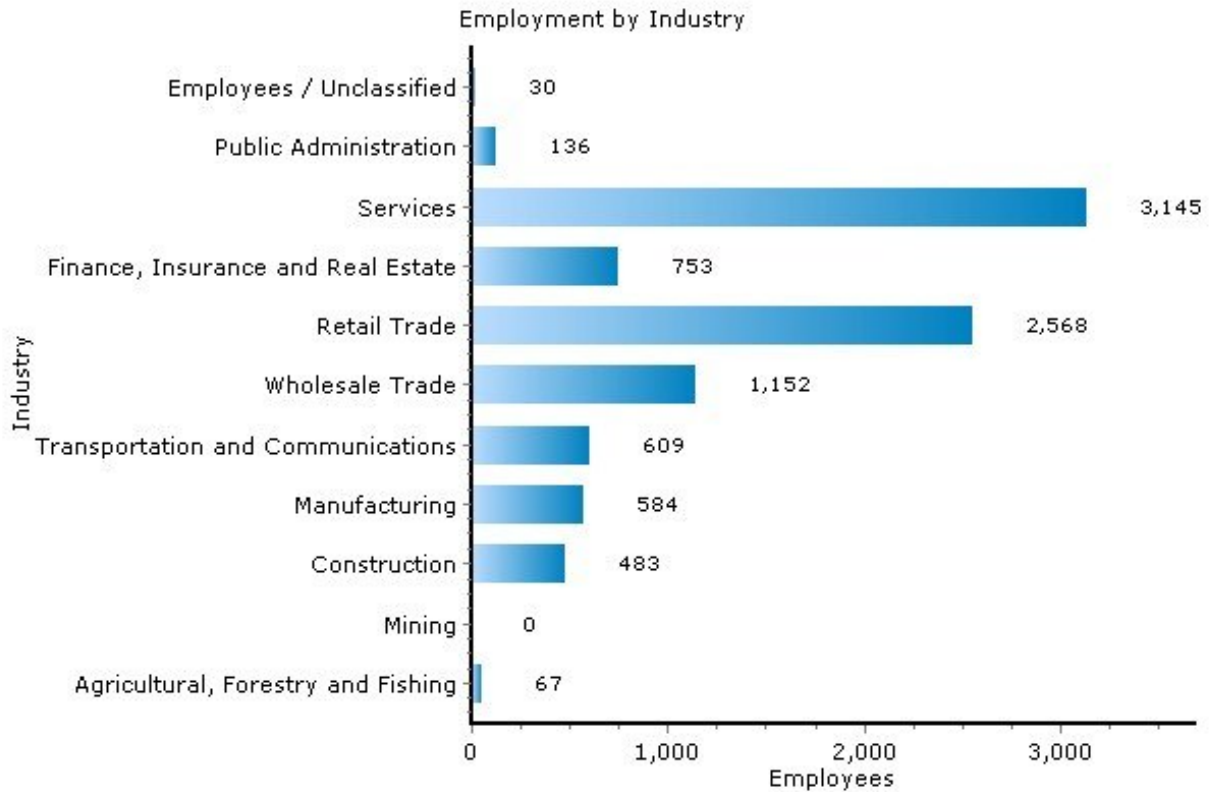

Pei Lin Huang
Keller Williams Syracuse

PLHuang@YourCNYHome.com

Employment

13090, Liverpool, New York

Copyright © 2009 Onboard Informatics
Information presumed reliable when
collected but not guaranteed and
should be independently verified.