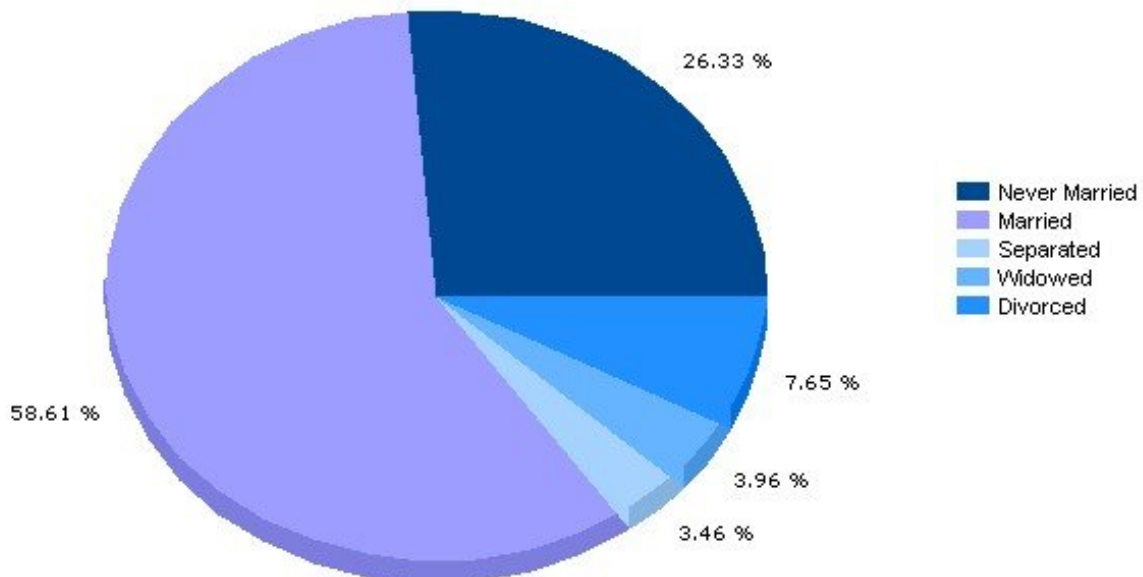

Pei Lin Huang
Keller Williams Syracuse

PLHuang@YourCNYHome.com

Household

13090, Liverpool, New York

Household	13090	New York
Number of Households	11,595	7,206,591
Average Household Size	2.63	2.64
Household with Children	38.1%	32.4%
Household with no Children	61.9%	67.6%
Household: Family	69.5%	64.2%
Household: Non-Family	30.5%	35.8%

Marital Status

Income

13090, Liverpool, New York

Income	13090	New York
Median Household Income	\$61,148	\$54,753
Average Household Income	\$73,422	\$83,056
Median Disposable Income	\$50,668	\$45,939

Copyright © 2009 Onboard Informatics
Information presumed reliable when
collected but not guaranteed and
should be independently verified.