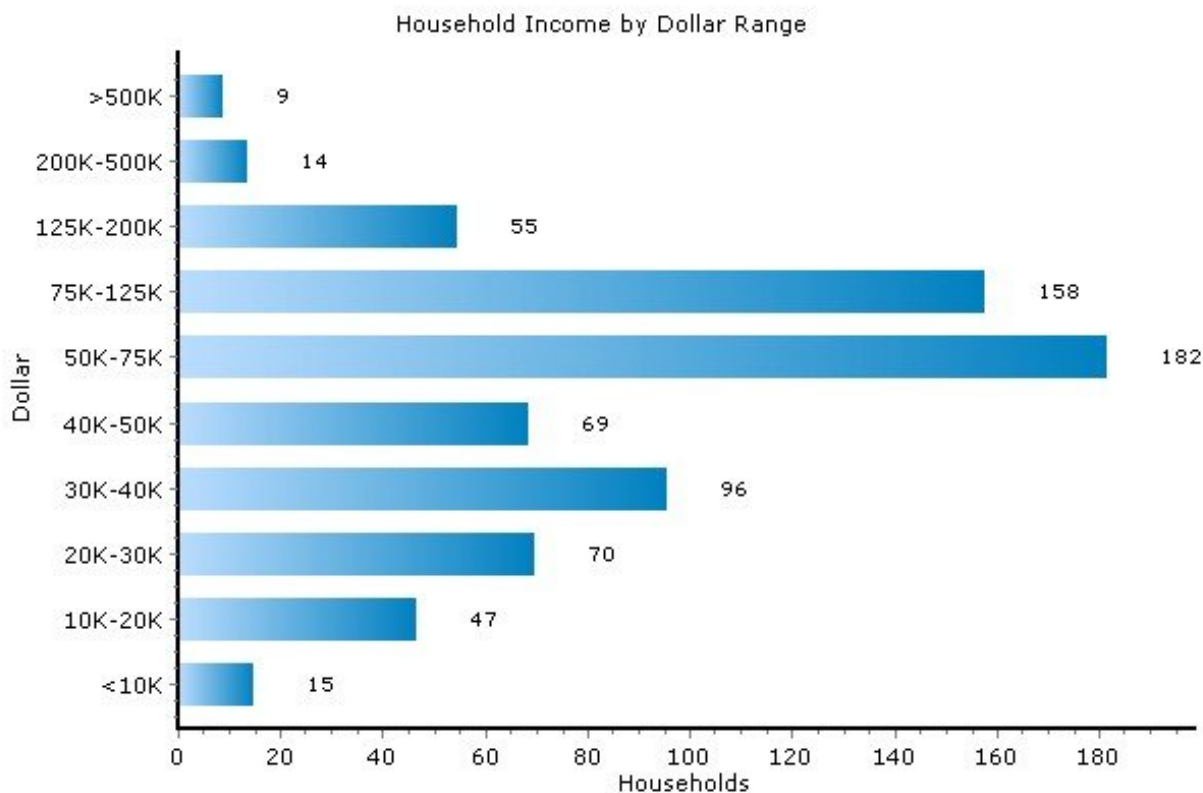

Pei Lin Huang
Keller Williams Syracuse

PLHuang@YourCNYHome.com

Household

13063, Fabius, New York

Household	13063	New York
Number of Households	714	7,206,591
Average Household Size	2.81	2.64
Household with Children	38.9%	32.4%
Household with no Children	61.2%	67.6%
Household: Family	73.7%	64.2%
Household: Non-Family	26.2%	35.8%

Marital Status

Income

13063, Fabius, New York

Income	13063	New York
Median Household Income	\$57,627	\$54,753
Average Household Income	\$77,471	\$83,056
Median Disposable Income	\$48,181	\$45,939

Copyright © 2009 Onboard Informatics
Information presumed reliable when
collected but not guaranteed and
should be independently verified.