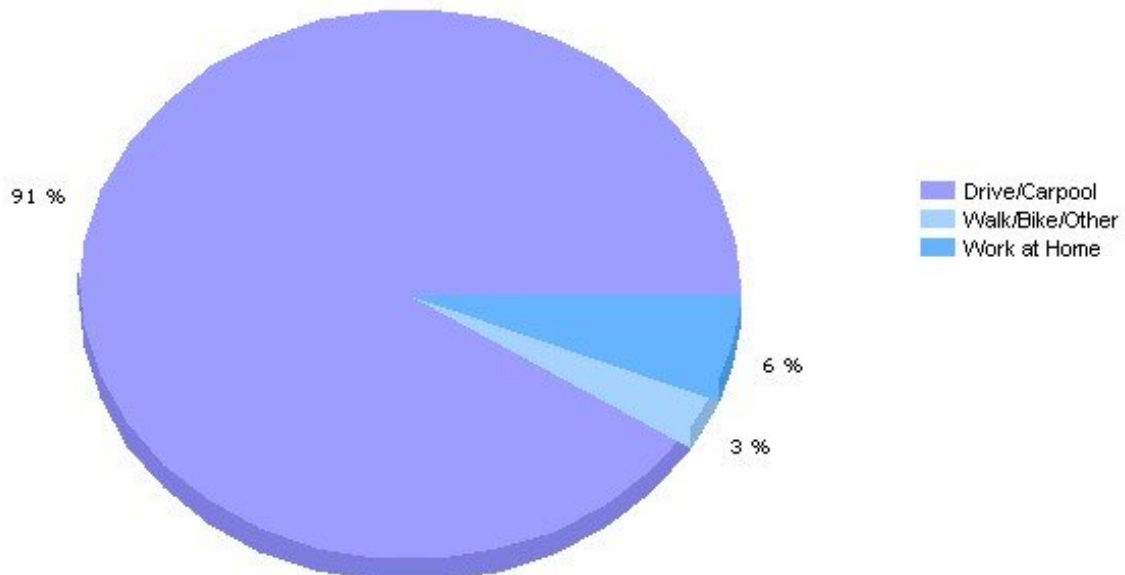

Transportation

13063, Fabius, New York

Transportation	13063	New York
Median Travel Time to Work (mins)	26.9	25.1

Travel to Work