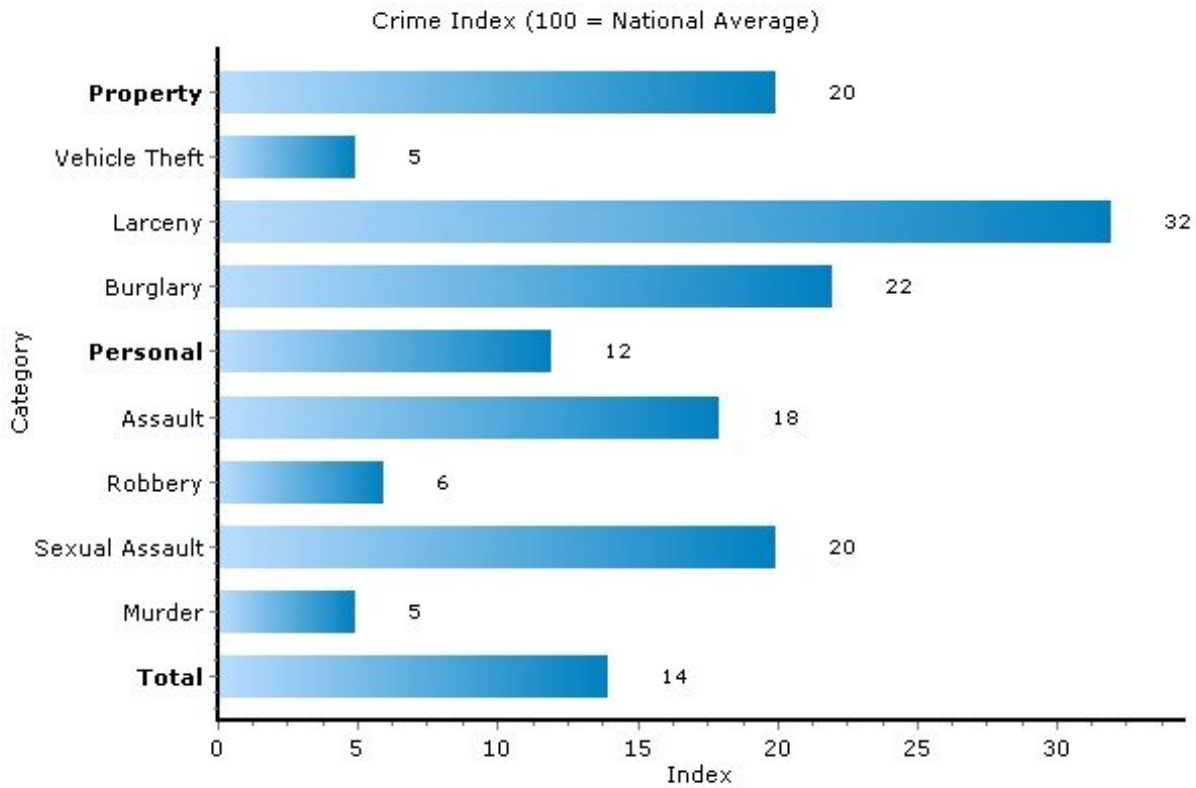

Pei Lin Huang
Keller Williams Syracuse

PLHuang@YourCNYHome.com

Crime

13063, Fabius, New York

Copyright © 2009 Onboard Informatics
Information presumed reliable when
collected but not guaranteed and
should be independently verified.