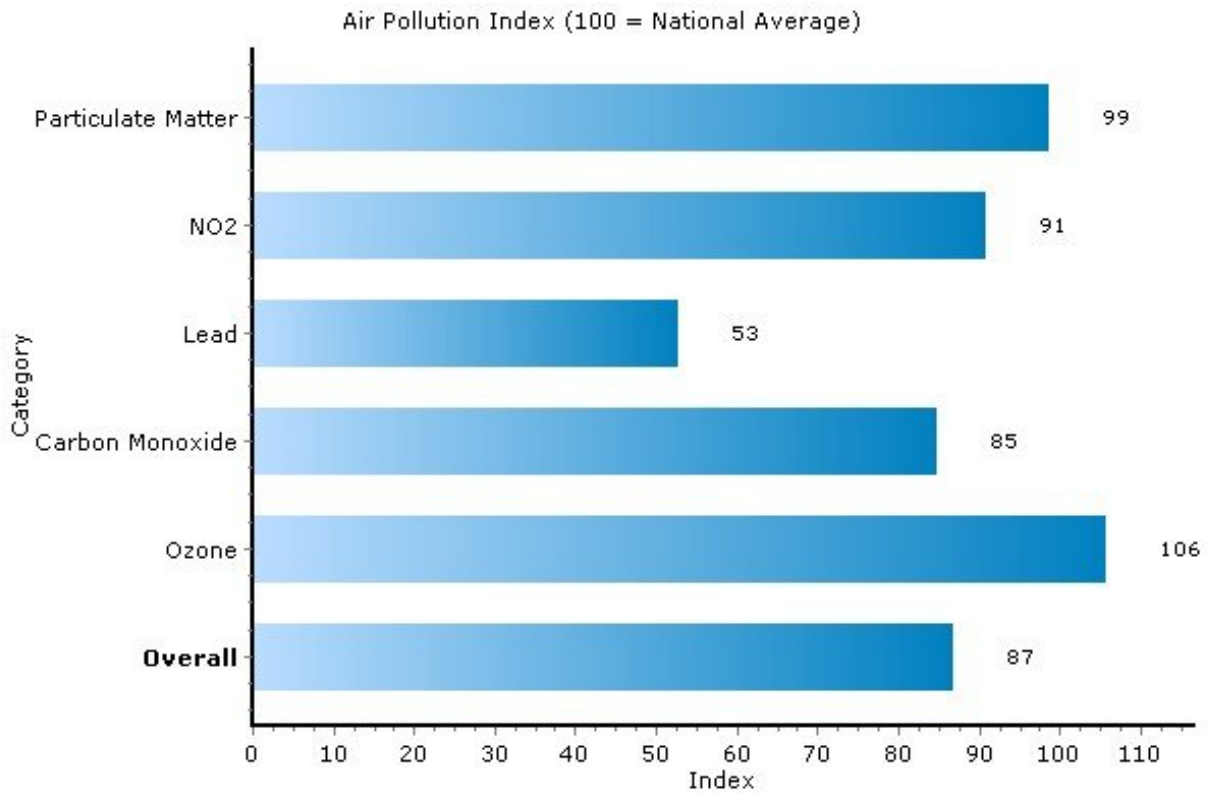

Pei Lin Huang
Keller Williams Syracuse

PLHuang@YourCNYHome.com

Climate: Pollution Index

13063, Fabius, New York

Copyright © 2009 Onboard Informatics
Information presumed reliable when
collected but not guaranteed and
should be independently verified.