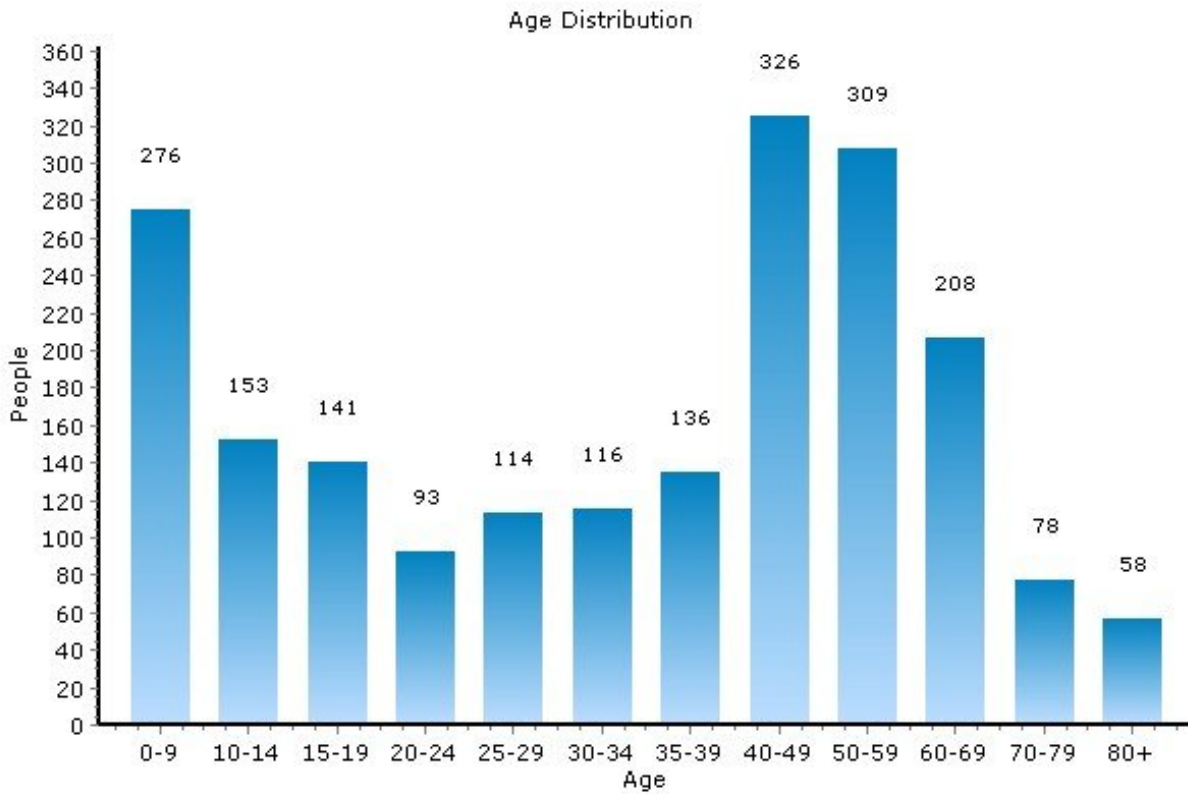

Community Facts

- Significant Percentage of Family Households
- Very Low Residential Turnover

Population

13063, Fabius, New York

Population	13063	New York
Population	2,008	19,600,792
Population Density (people/mile)	49	359
Population Growth	1.0%	3.0%
Male	1,004	9,536,666
Female	1,004	10,064,126
Median Age	38.08	37.44