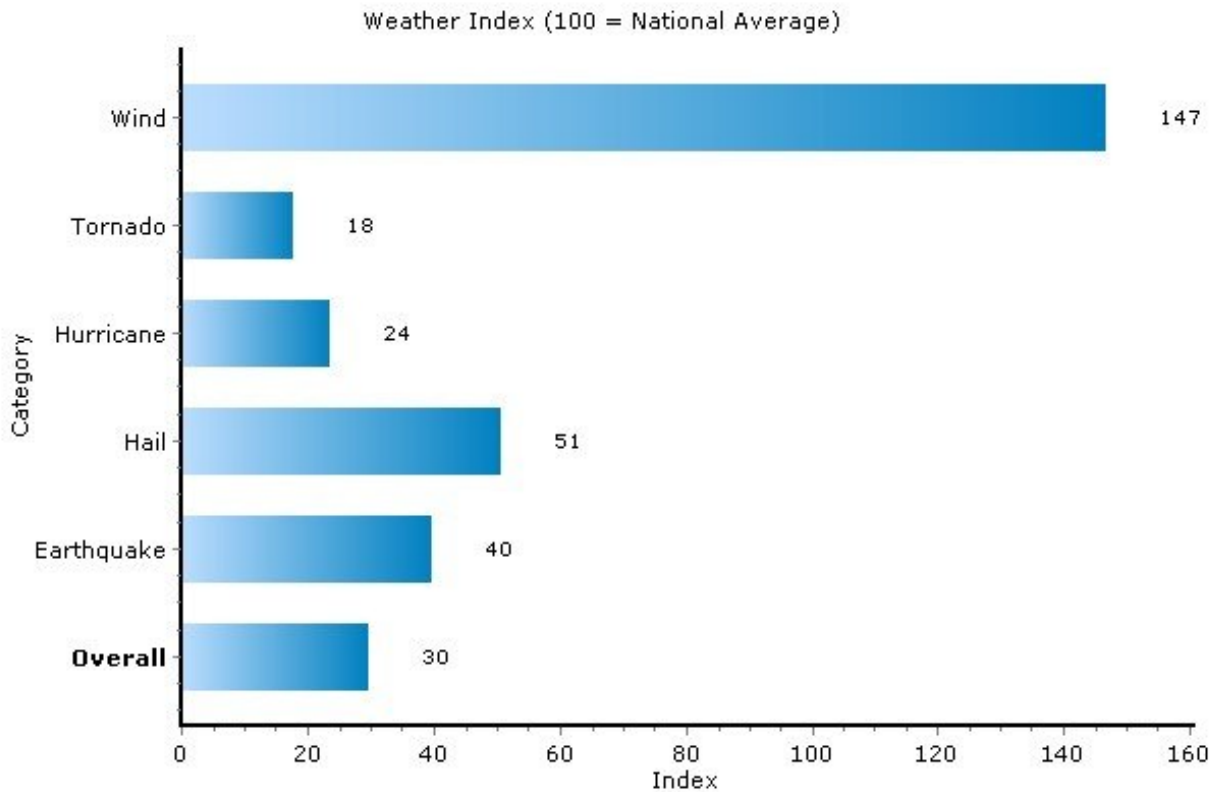

Pei Lin Huang
Keller Williams Syracuse

PLHuang@YourCNYHome.com

Climate: Weather Index

13063, Fabius, New York

Copyright © 2009 Onboard Informatics
Information presumed reliable when
collected but not guaranteed and
should be independently verified.