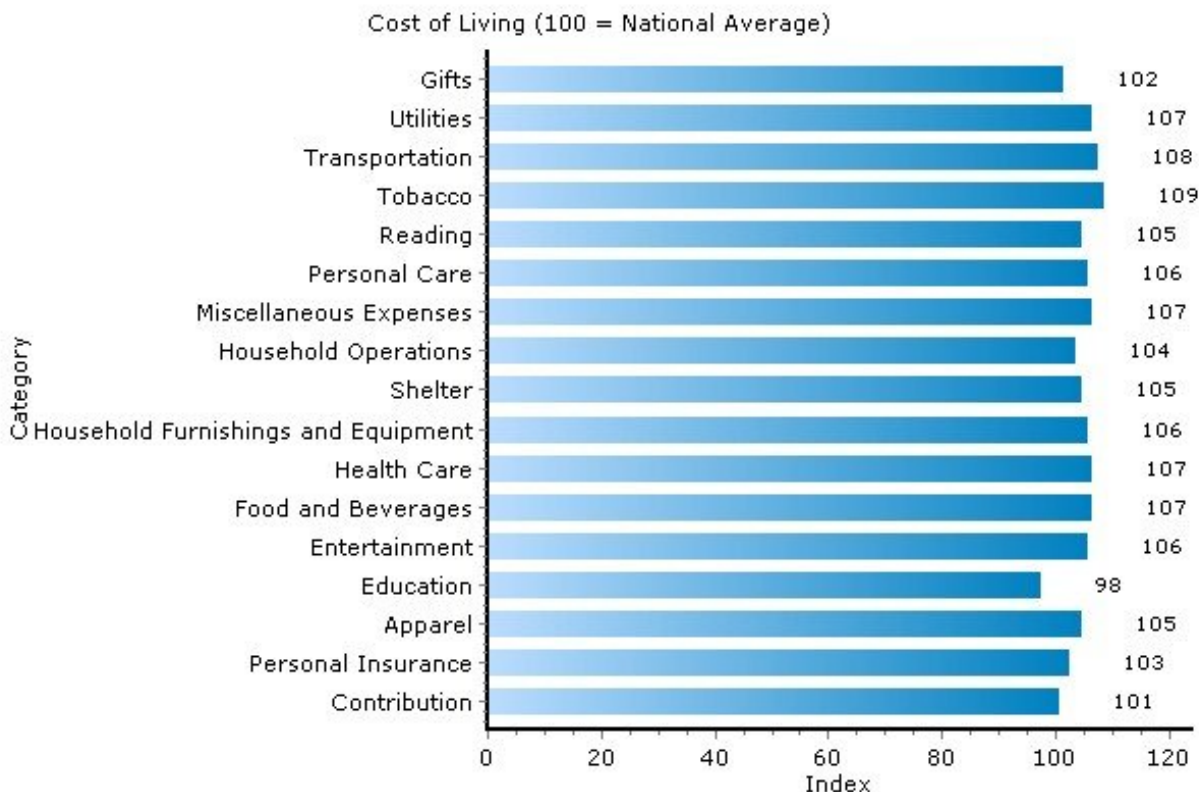

Pei Lin Huang
Keller Williams Syracuse

PLHuang@YourCNYHome.com

Home Ownership

13063, Fabius, New York

Home Ownership	13063	New York
Median Home Price	\$189,900	\$254,900
In Current Residence 5+ Years	46.4%	38.5%
Annual Residential Turnover	9.4%	14.8%
Median Years in Residence	4.58	3.5

Copyright © 2009 Onboard Informatics
Information presumed reliable when
collected but not guaranteed and
should be independently verified.

Pei Lin Huang
Keller Williams Syracuse

PLHuang@YourCNYHome.com

Cost of Living

13063, Fabius, New York

Cost of Living	13063	New York
Average Total Household Expenditure	\$59,288	\$61,099
Total Household Expenditure Index (100 = National Average)	106	109

Copyright © 2009 Onboard Informatics
 Information presumed reliable when
 collected but not guaranteed and
 should be independently verified.