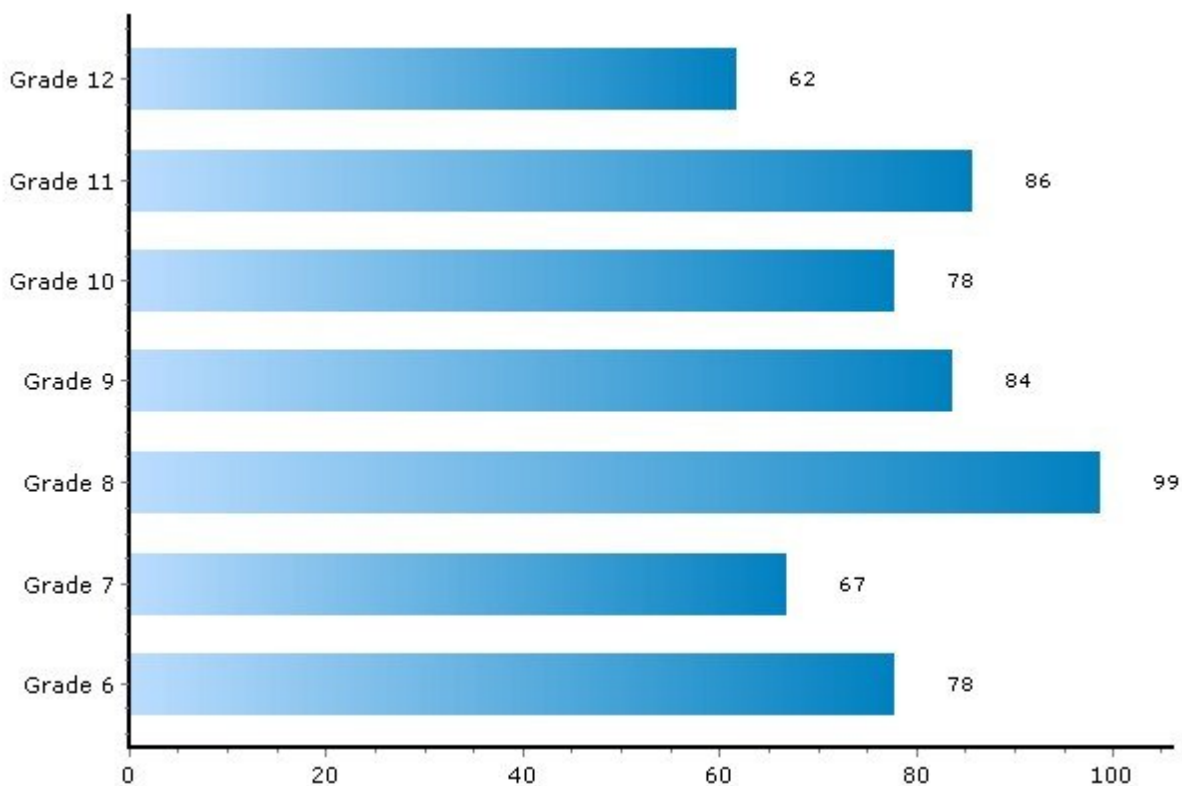

Students Per Grade

Copyright © 2009 Onboard Informatics
Information presumed reliable when
collected but not guaranteed and
should be independently verified.

Pei Lin Huang
Keller Williams Syracuse

PLHuang@YourCNYHome.com