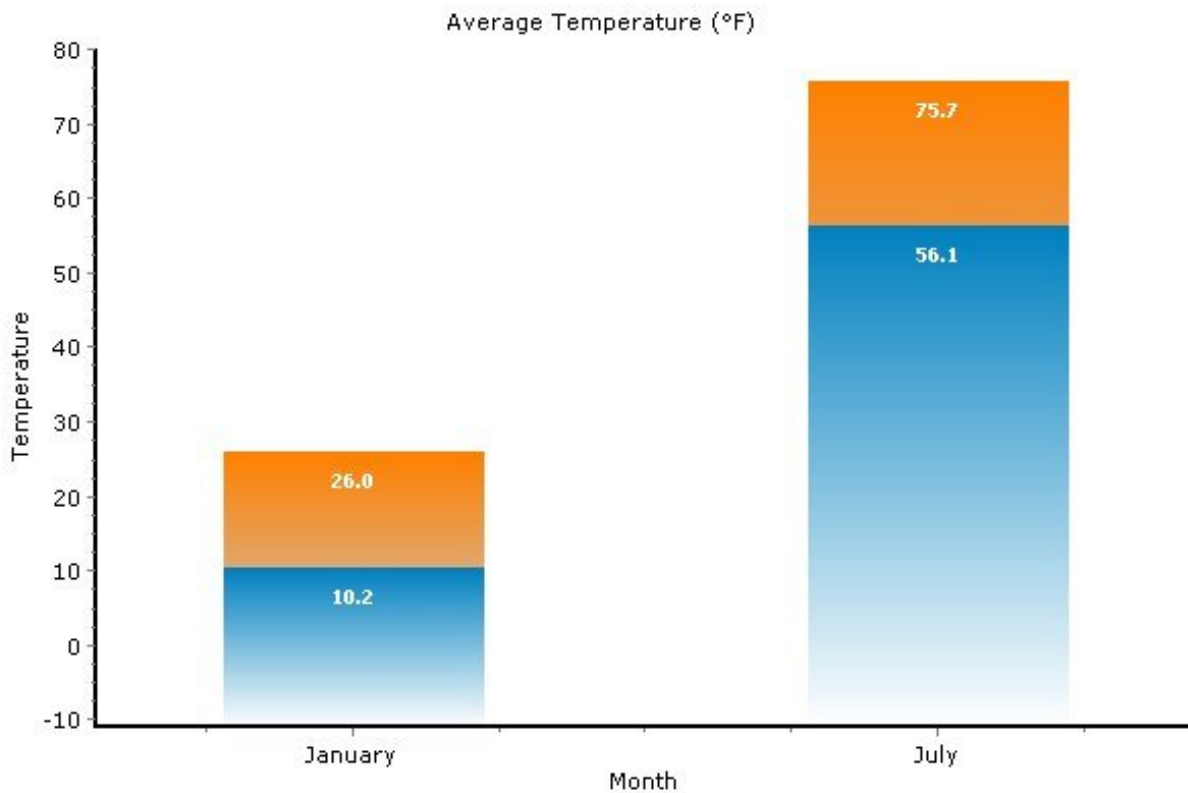

Pei Lin Huang
 Keller Williams Syracuse

PLHuang@YourCNYHome.com

Climate: Average Temperature

13063, Fabius, New York

Precipitation	13063	New York
Annual Precipitation (inches)	45.81	41.33

Copyright © 2009 Onboard Informatics
Information presumed reliable when
collected but not guaranteed and
should be independently verified.