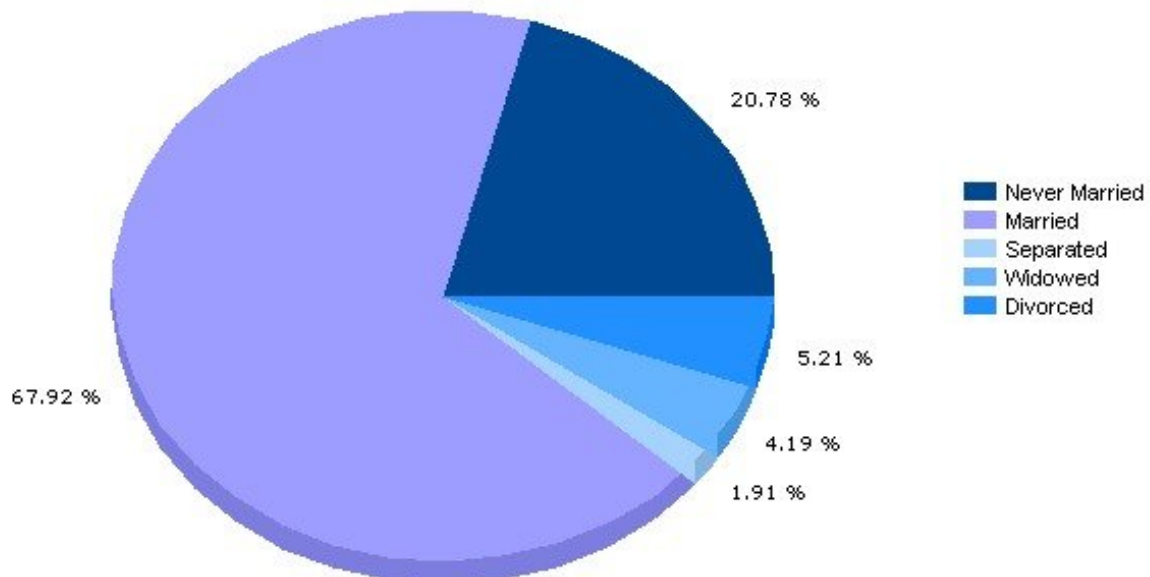

Household

13063, Fabius, New York

Household	13063	New York
Number of Households	714	7,206,591
Average Household Size	2.81	2.64
Household with Children	38.9%	32.4%
Household with no Children	61.2%	67.6%
Household: Family	73.7%	64.2%
Household: Non-Family	26.2%	35.8%

Marital Status