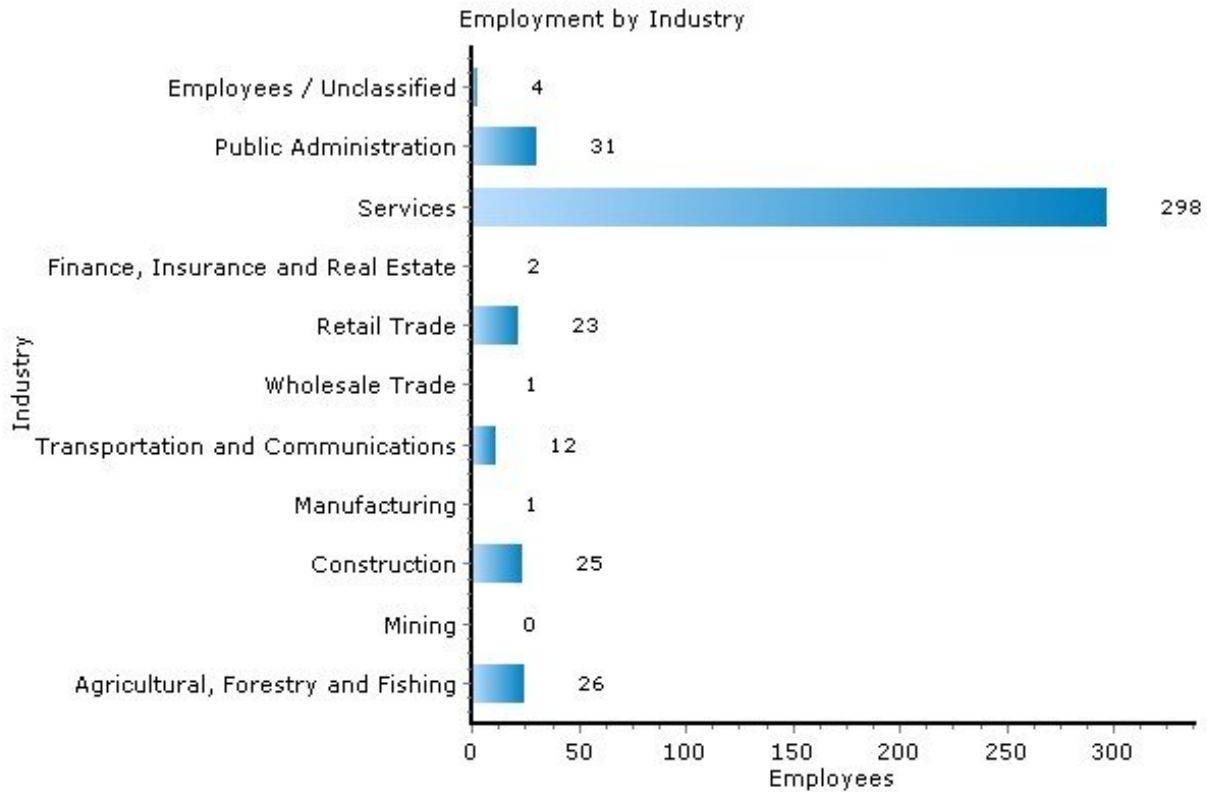

Pei Lin Huang
Keller Williams Syracuse

PLHuang@YourCNYHome.com

Employment

13063, Fabius, New York

Copyright © 2009 Onboard Informatics
Information presumed reliable when
collected but not guaranteed and
should be independently verified.