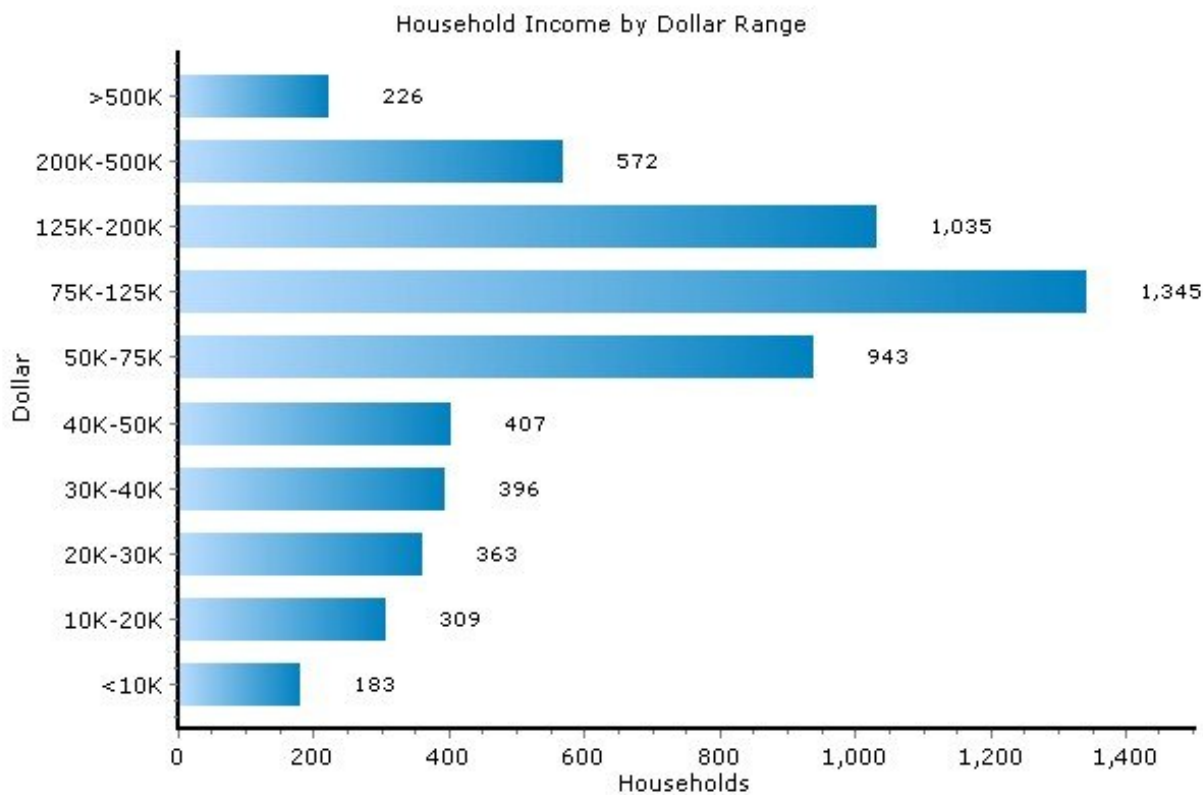

Pei Lin Huang
Keller Williams Syracuse

PLHuang@YourCNYHome.com

Household

13104, Manlius, New York

Household	13104	New York
Number of Households	5,780	7,098,461
Average Household Size	3	3
Household with Children	35.6%	32.8%
Household with no Children	64.4%	67.2%
Household: Family	70.3%	64.1%
Household: Non-Family	29.7%	35.9%

Marital Status

Income

13104, Manlius, New York

Income	13104	New York
Median Household Income	\$84,166	\$53,471
Average Household Income	\$110,773	\$77,295
Median Disposable Income	\$66,750	\$44,967

Copyright © 2009 Onboard Informatics
Information presumed reliable when
collected but not guaranteed and
should be independently verified.