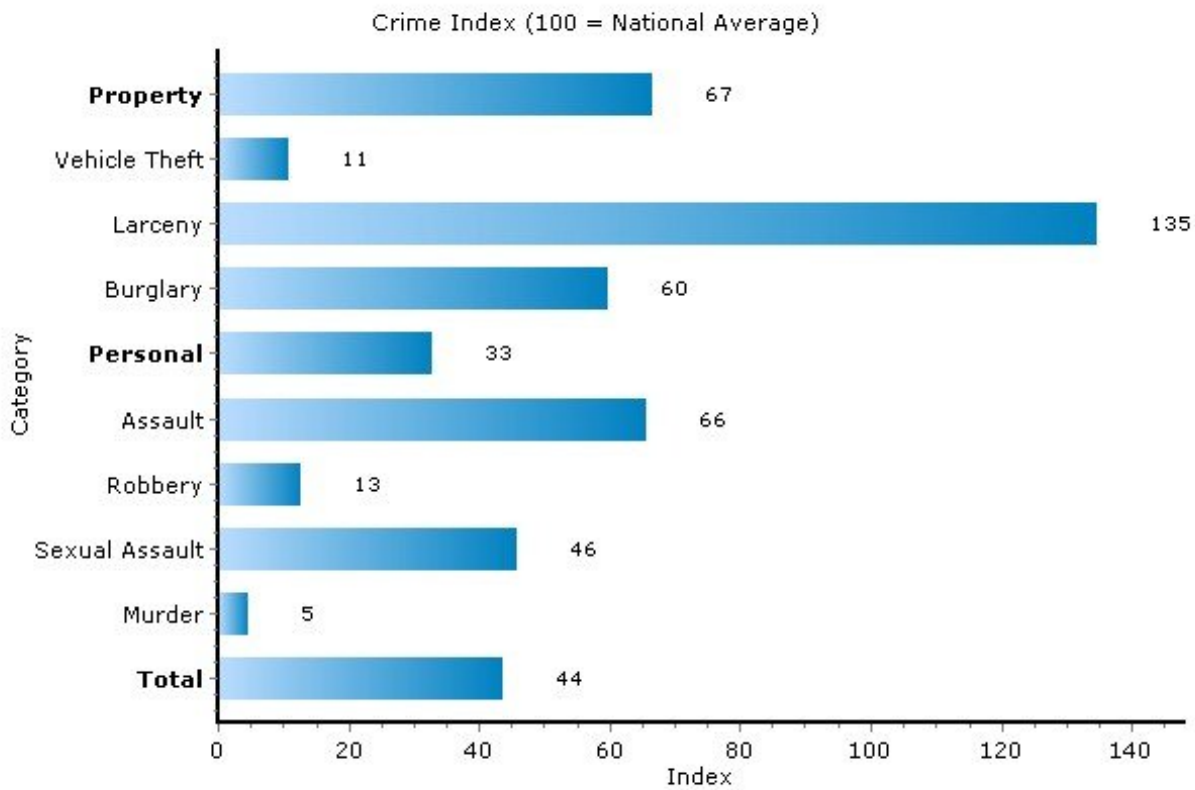

Pei Lin Huang
Keller Williams Syracuse

PLHuang@YourCNYHome.com

Crime

13104, Manlius, New York

Amenities

13104, Manlius, New York

Below is a list of amenities servicing the area of 13104 within 2 miles

Shopping and Groceries (6 locations)