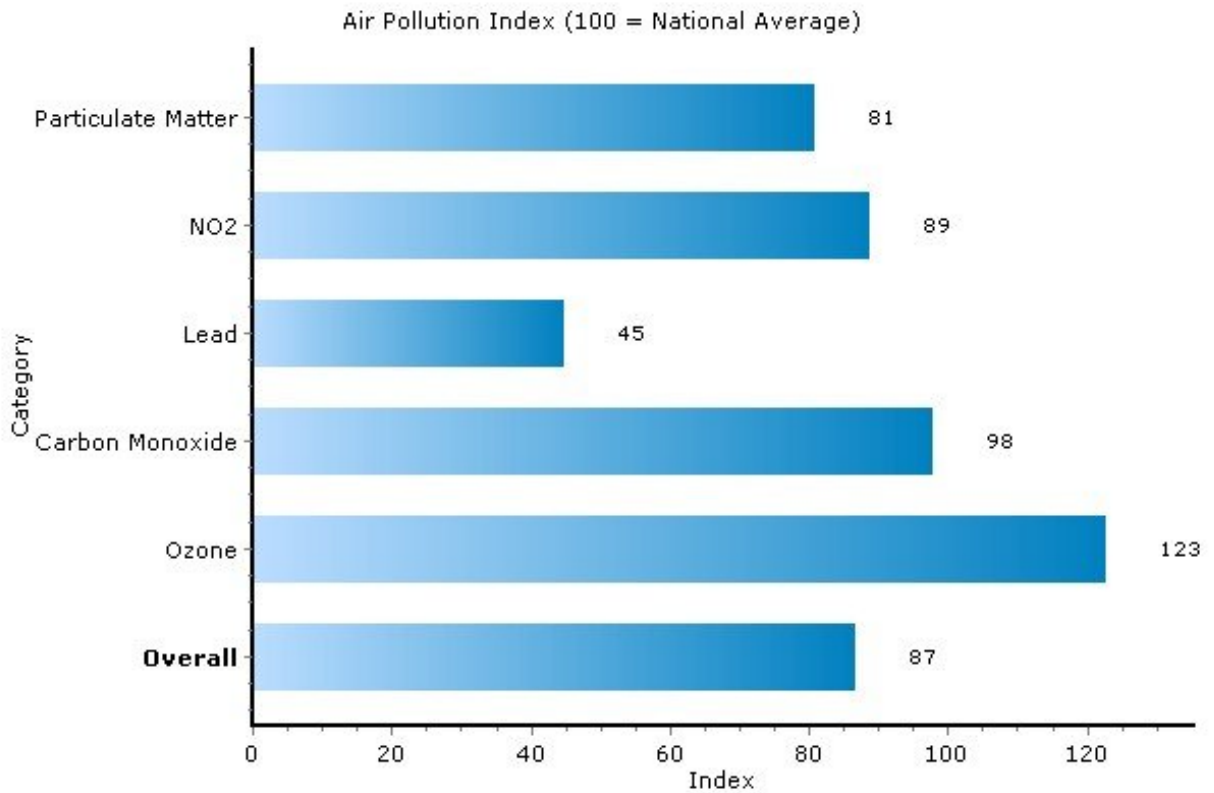

Pei Lin Huang
Keller Williams Syracuse

PLHuang@YourCNYHome.com

Climate: Pollution Index

13104, Manlius, New York

Copyright © 2009 Onboard Informatics
Information presumed reliable when
collected but not guaranteed and
should be independently verified.