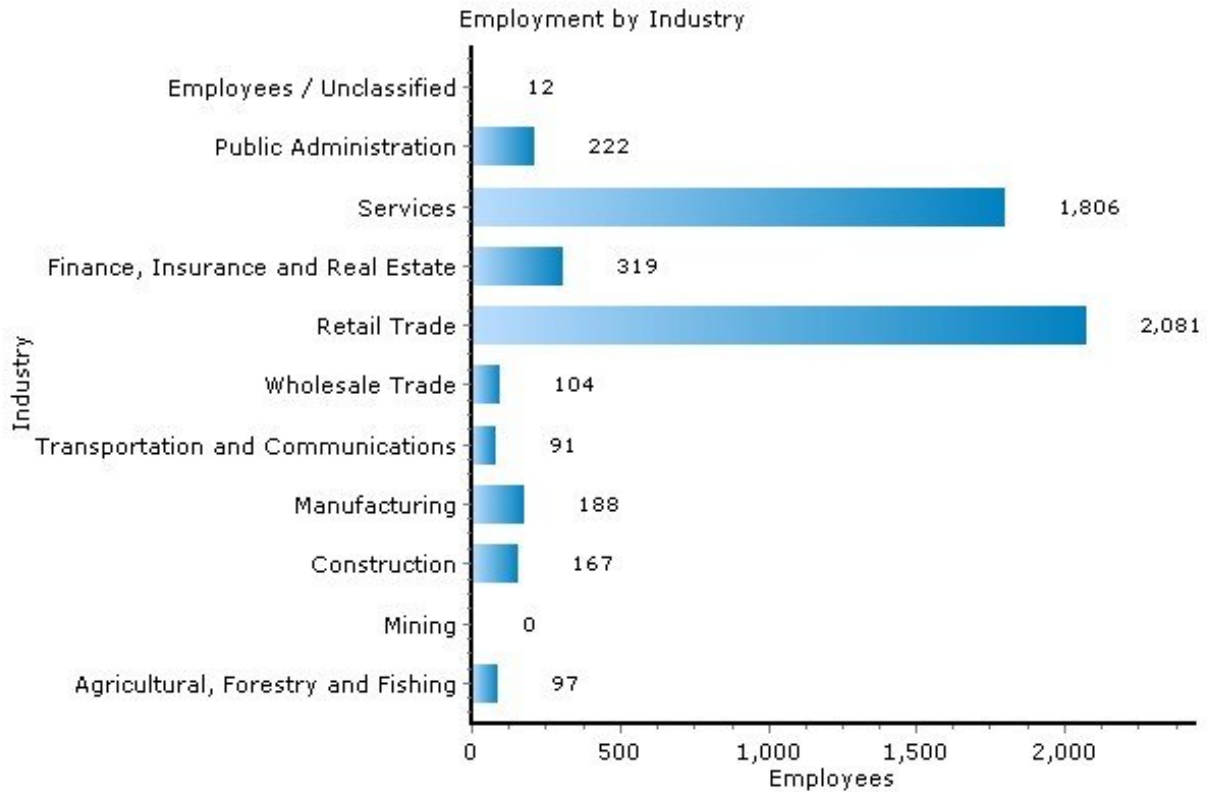

Pei Lin Huang
Keller Williams Syracuse

PLHuang@YourCNYHome.com

Employment

13104, Manlius, New York

Copyright © 2009 Onboard Informatics
Information presumed reliable when
collected but not guaranteed and
should be independently verified.