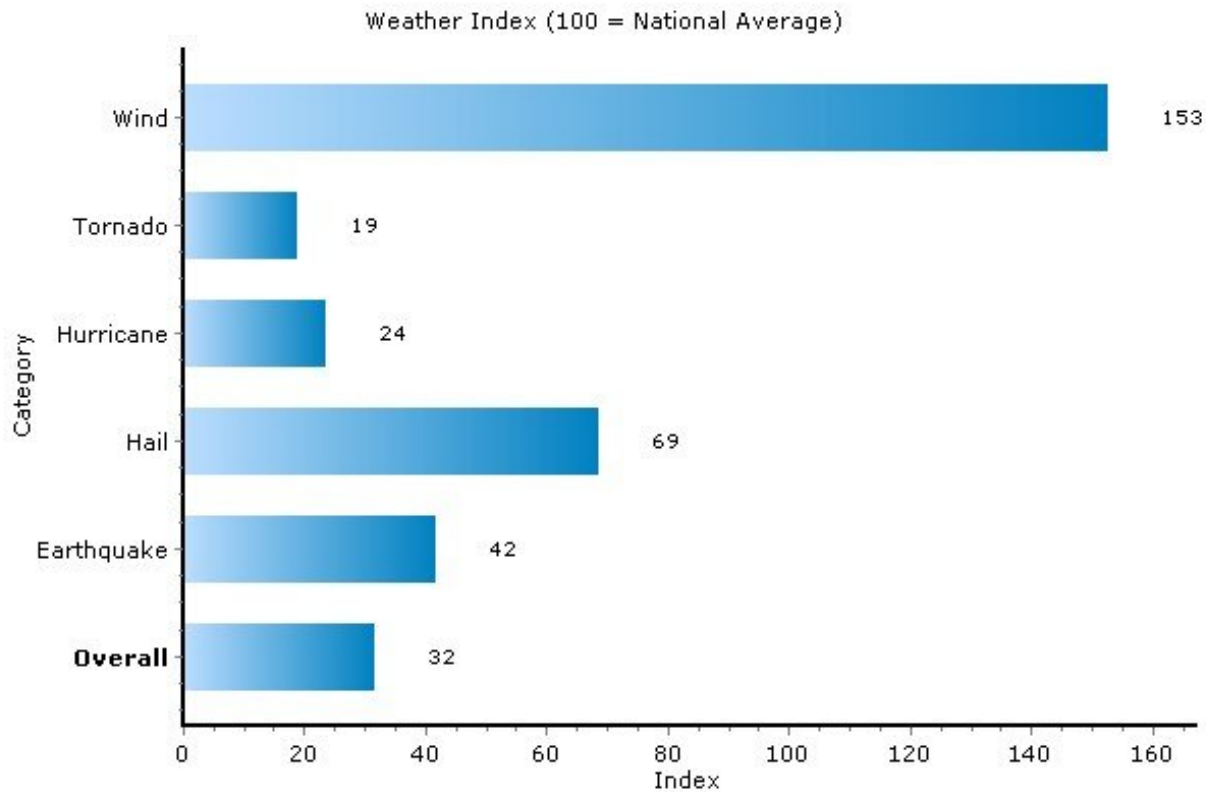

Pei Lin Huang
Keller Williams Syracuse

PLHuang@YourCNYHome.com

Climate: Weather Index

13104, Manlius, New York

Copyright © 2009 Onboard Informatics
Information presumed reliable when
collected but not guaranteed and
should be independently verified.