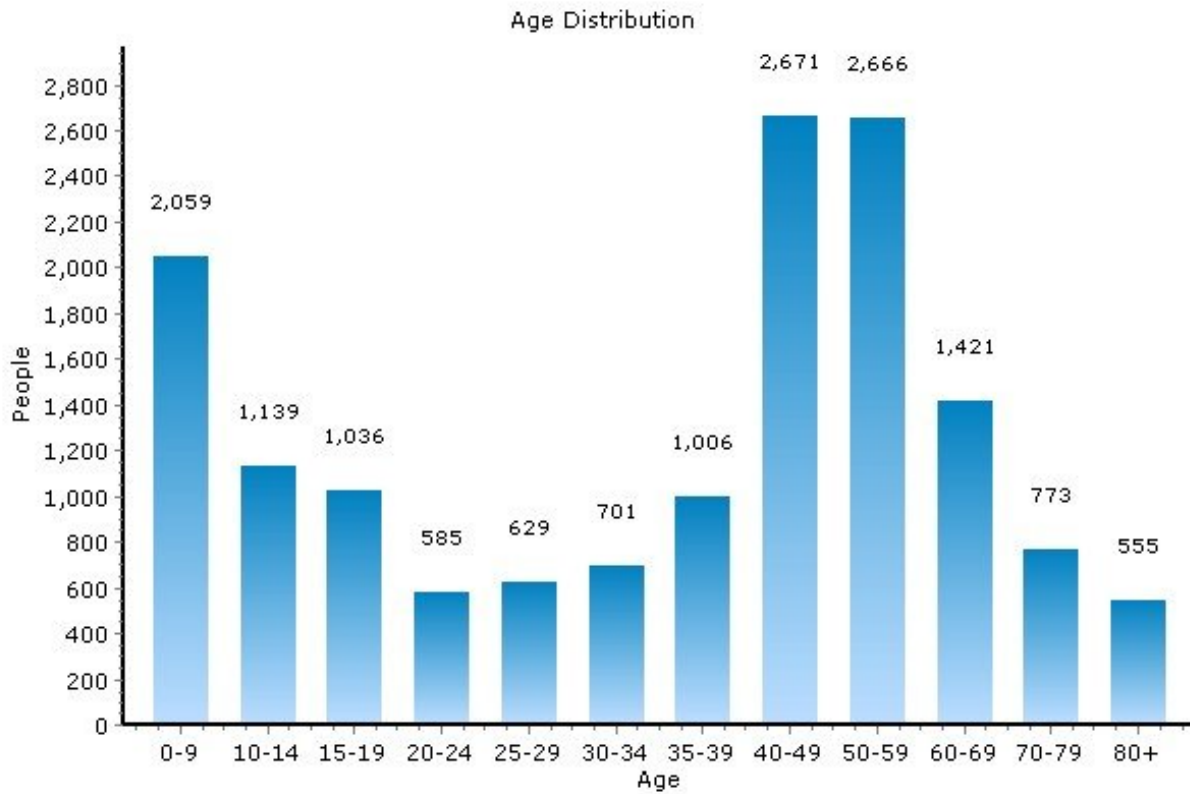

PLHuang@YourCNYHome.com

Population

13104, Manlius, New York

Population	13104	New York
Population	15,242	19,413,180
Population Density (people/mile)	315	356
Population Growth	4.0%	2.0%
Male	7,410	9,414,633
Female	7,832	9,998,547
Median Age	40.93	36.93