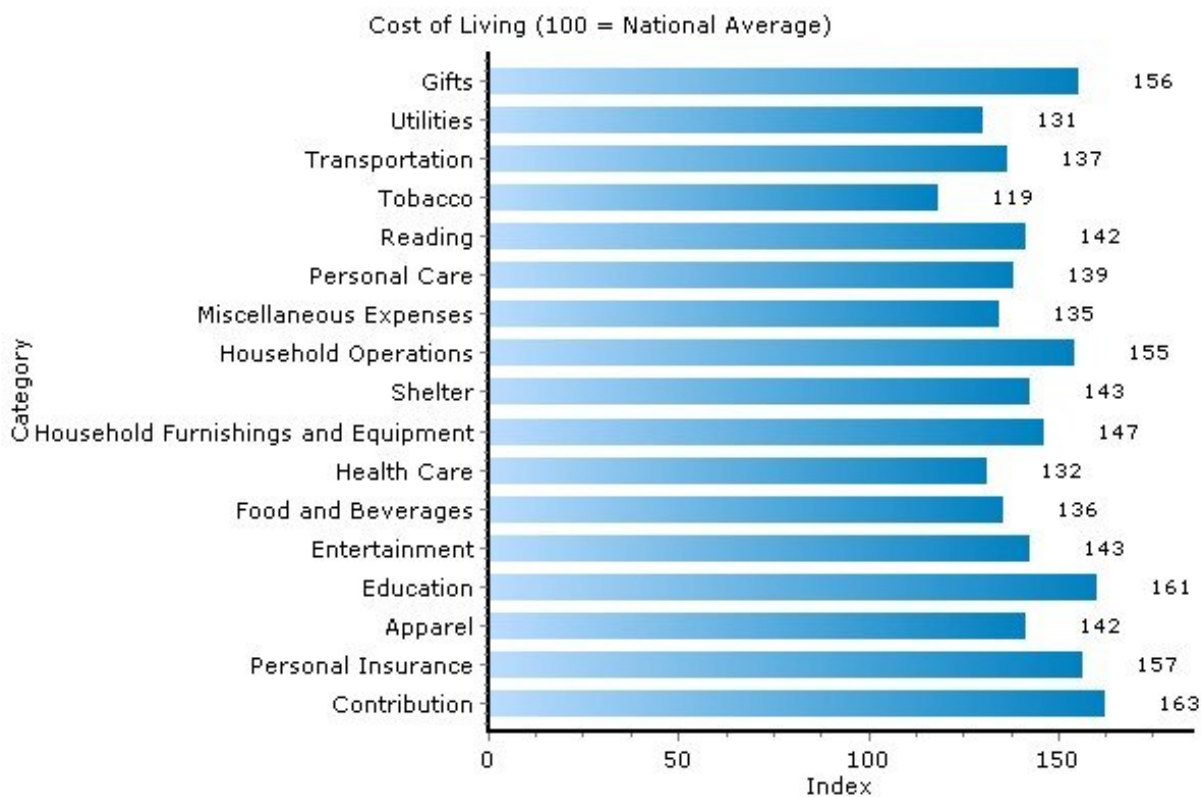

Pei Lin Huang
Keller Williams Syracuse

PLHuang@YourCNYHome.com

Home Ownership

13104, Manlius, New York

Home Ownership	13104	New York
Median Home Price	\$215,000	N/A
In Current Residence 5+ Years	51.0%	39.0%
Annual Residential Turnover	11.0%	15.0%
Median Years in Residence	5	4

Copyright © 2009 Onboard Informatics
Information presumed reliable when
collected but not guaranteed and
should be independently verified.

Pei Lin Huang
Keller Williams Syracuse

PLHuang@YourCNYHome.com

Cost of Living

13104, Manlius, New York

Cost of Living	13104	New York
Average Total Household Expenditure	\$75,845	\$58,057
Total Household Expenditure Index (100 = National Average)	141	108

Copyright © 2009 Onboard Informatics
 Information presumed reliable when
 collected but not guaranteed and
 should be independently verified.