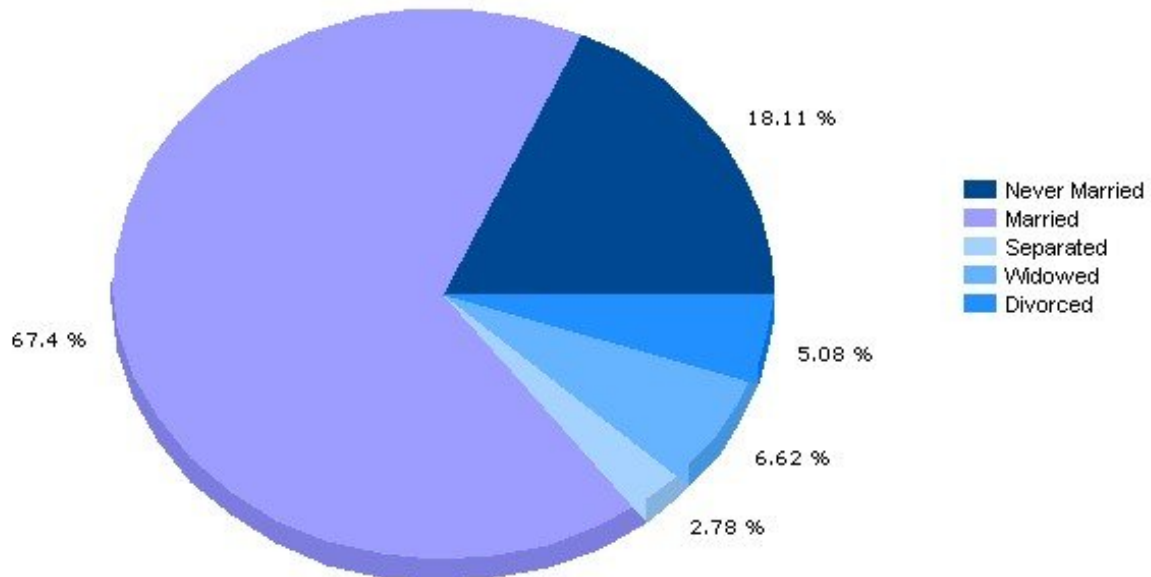

Household

13104, Manlius, New York

Household	13104	New York
Number of Households	5,780	7,098,461
Average Household Size	3	3
Household with Children	35.6%	32.8%
Household with no Children	64.4%	67.2%
Household: Family	70.3%	64.1%
Household: Non-Family	29.7%	35.9%

Marital Status