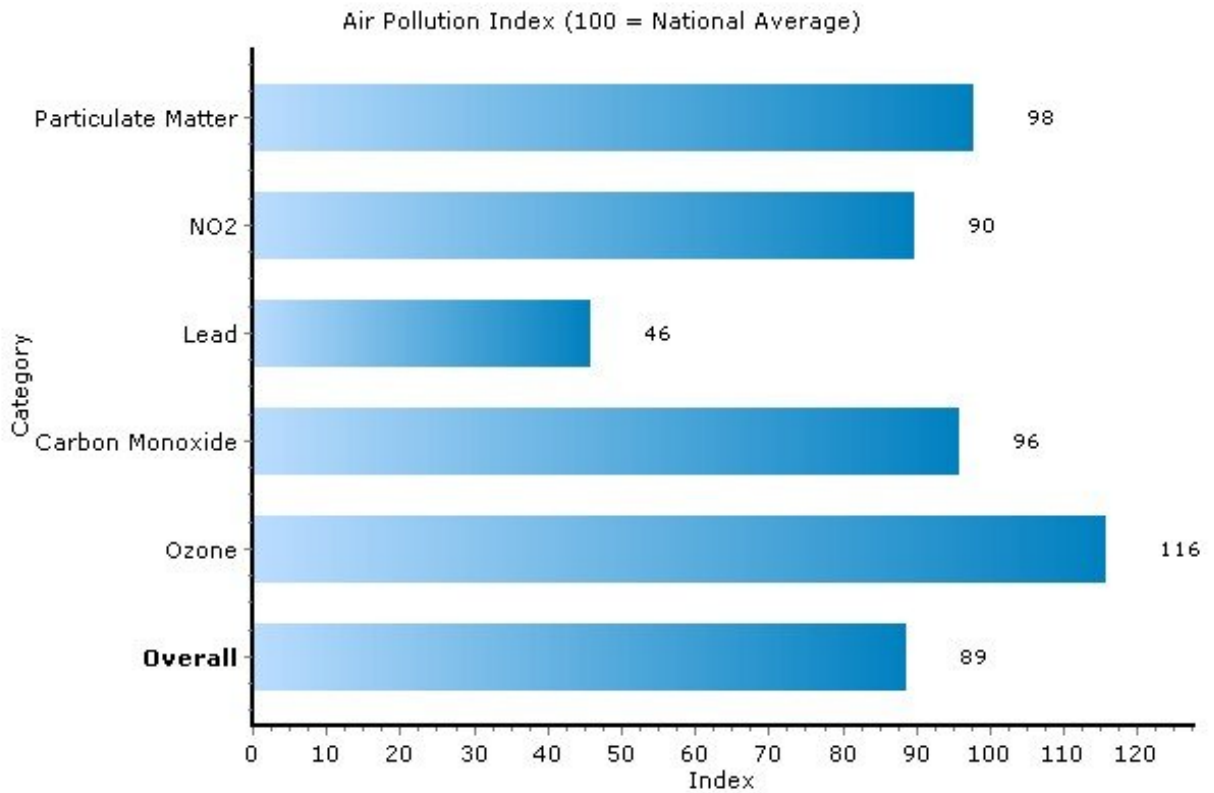

Pei Lin Huang
Keller Williams Syracuse

PLHuang@YourCNYHome.com

Climate: Pollution Index

13027, Baldwinsville, New York

Copyright © 2009 Onboard Informatics
Information presumed reliable when
collected but not guaranteed and
should be independently verified.