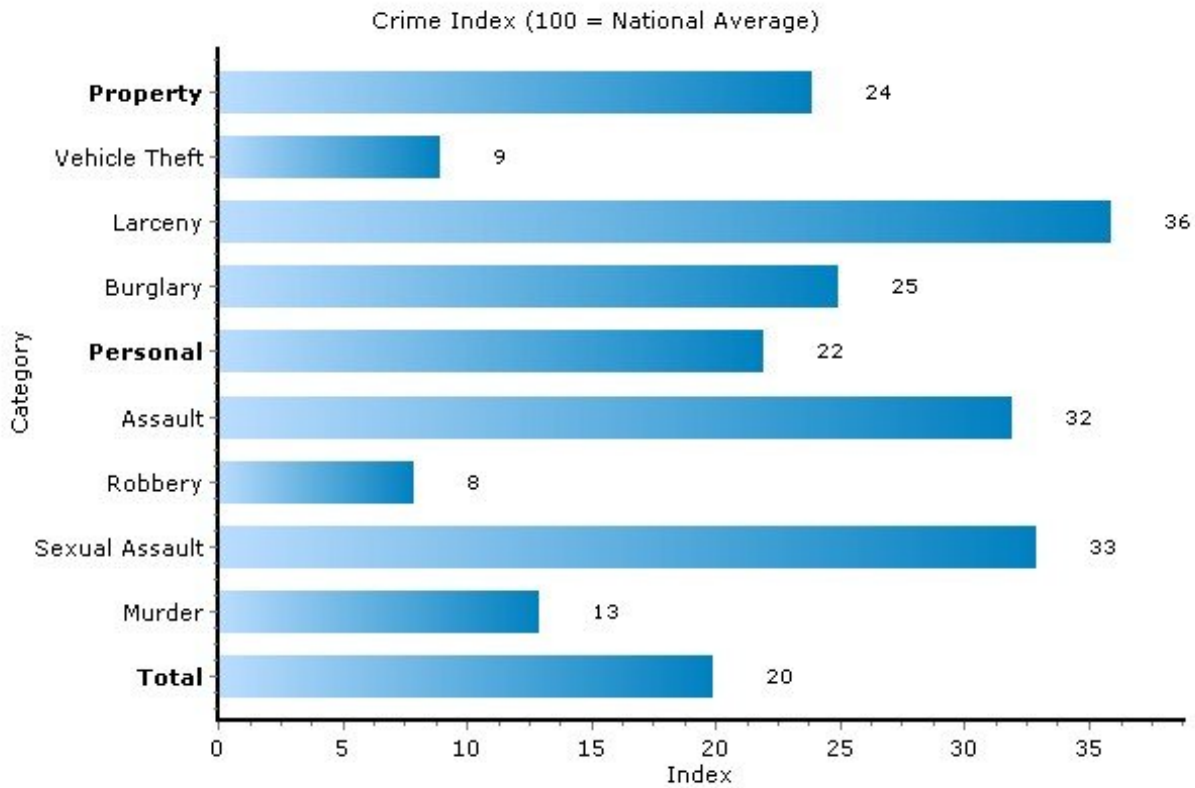

Pei Lin Huang
Keller Williams Syracuse

PLHuang@YourCNYHome.com

Crime

13027, Baldwinsville, New York

Copyright © 2009 Onboard Informatics
Information presumed reliable when
collected but not guaranteed and
should be independently verified.