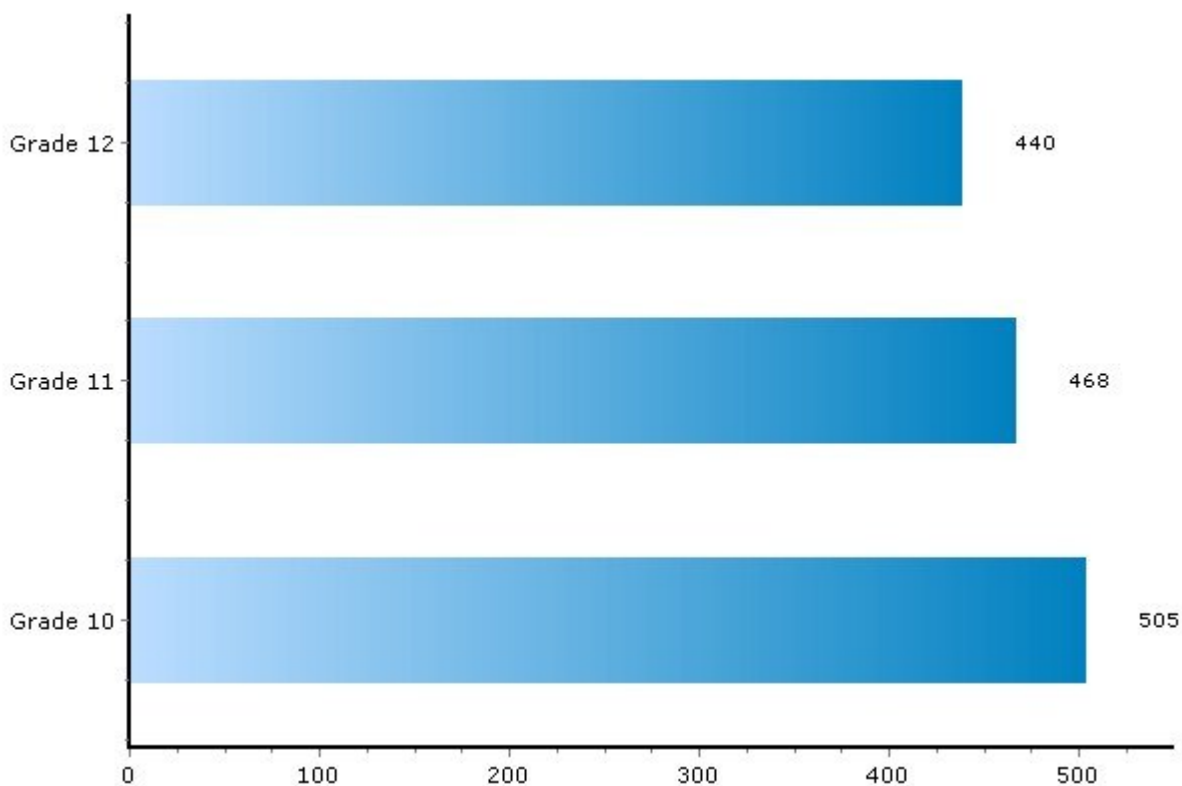

Students Per Grade

Copyright © 2009 Onboard Informatics
Information presumed reliable when
collected but not guaranteed and
should be independently verified.

Pei Lin Huang
Keller Williams Syracuse

PLHuang@YourCNYHome.com