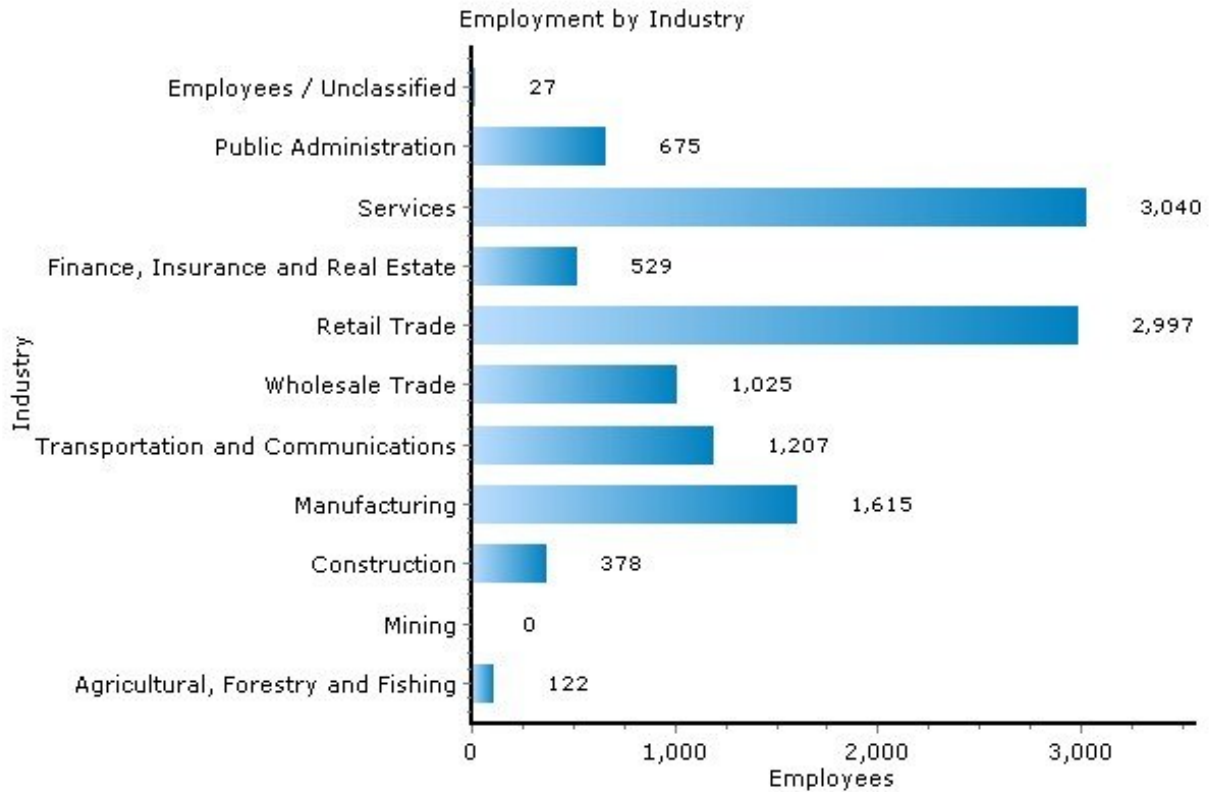

Pei Lin Huang
Keller Williams Syracuse

PLHuang@YourCNYHome.com

Employment

13027, Baldwinville, New York

Copyright © 2009 Onboard Informatics
Information presumed reliable when
collected but not guaranteed and
should be independently verified.