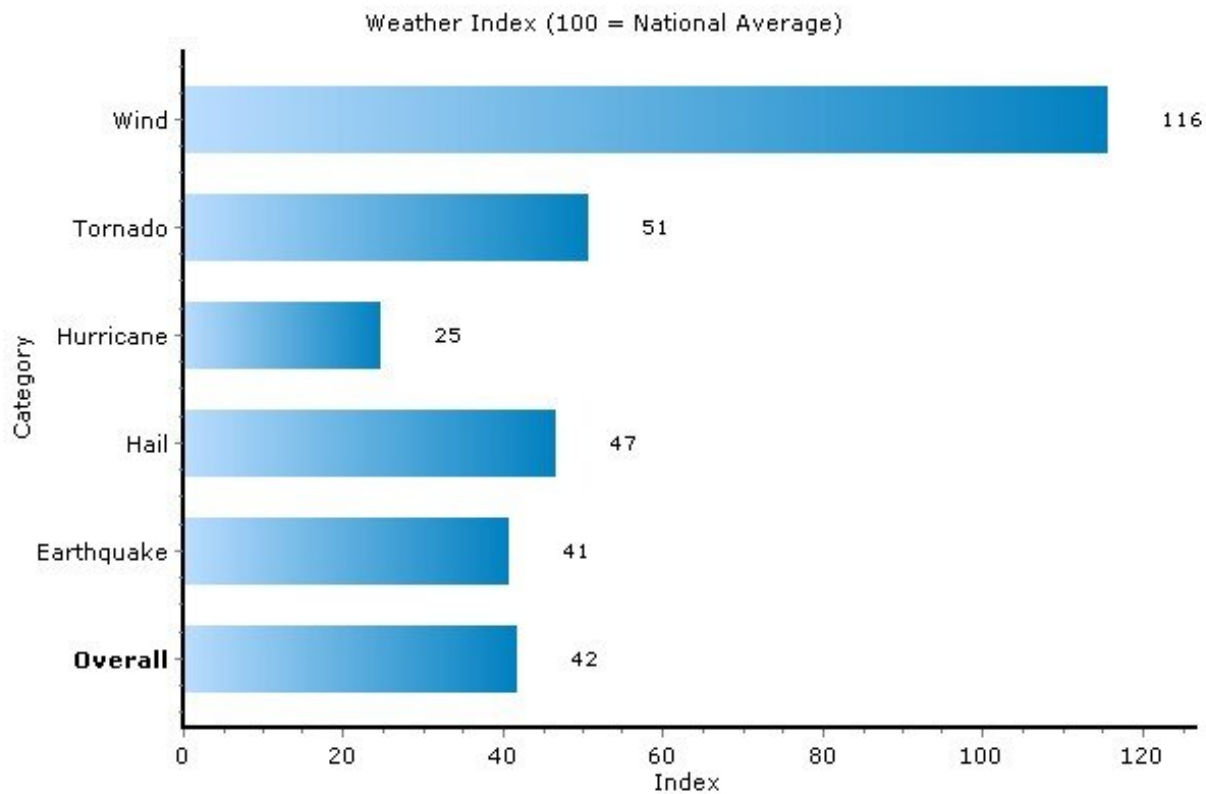

Copyright © 2009 Onboard Informatics
Information presumed reliable when
collected but not guaranteed and
should be independently verified.

Pei Lin Huang
Keller Williams Syracuse

PLHuang@YourCNYHome.com