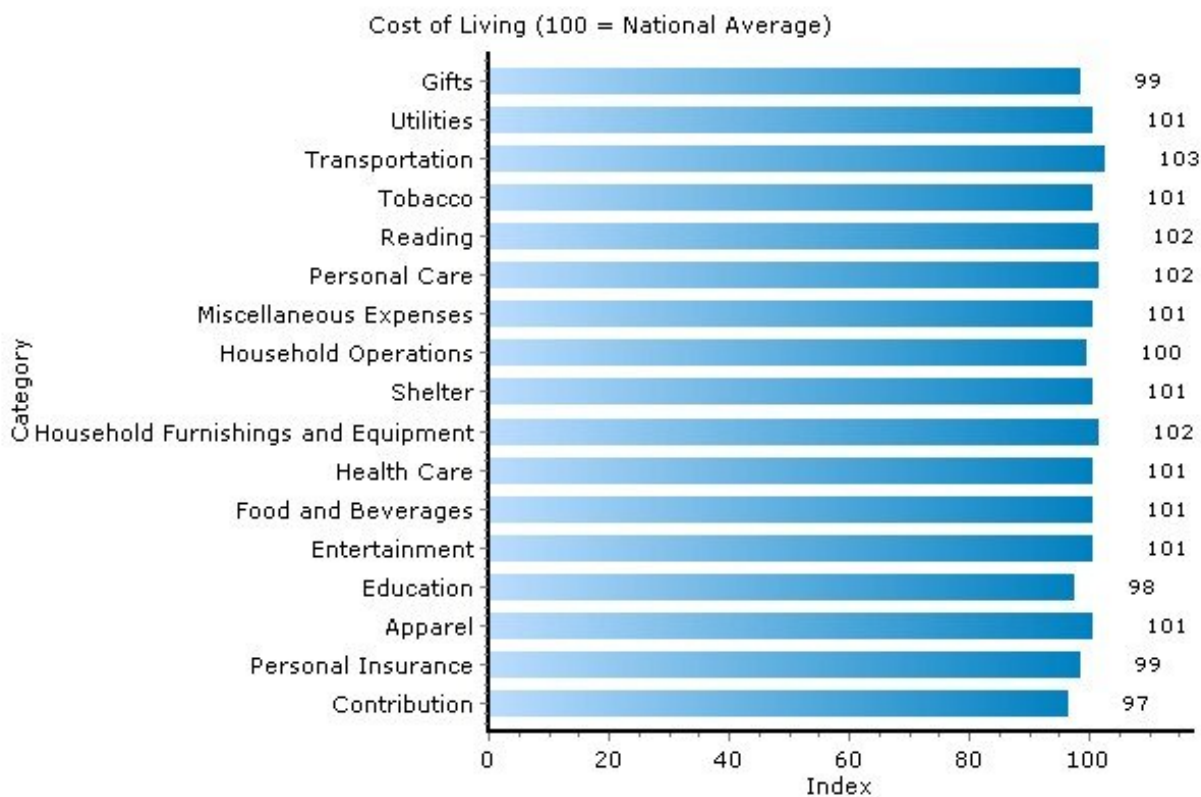

Pei Lin Huang
Keller Williams Syracuse

PLHuang@YourCNYHome.com

Home Ownership

13027, Baldwinsville, New York

Home Ownership	13027	New York
Median Home Price	\$145,000	\$254,900
In Current Residence 5+ Years	51.3%	38.5%
Annual Residential Turnover	11.8%	14.8%
Median Years in Residence	5.31	3.5

Copyright © 2009 Onboard Informatics
Information presumed reliable when
collected but not guaranteed and
should be independently verified.

Pei Lin Huang
Keller Williams Syracuse

PLHuang@YourCNYHome.com

Cost of Living

13027, Baldwinsville, New York

Cost of Living	13027	New York
Average Total Household Expenditure	\$56,609	\$61,099
Total Household Expenditure Index (100 = National Average)	101	109

Copyright © 2009 Onboard Informatics
 Information presumed reliable when
 collected but not guaranteed and
 should be independently verified.