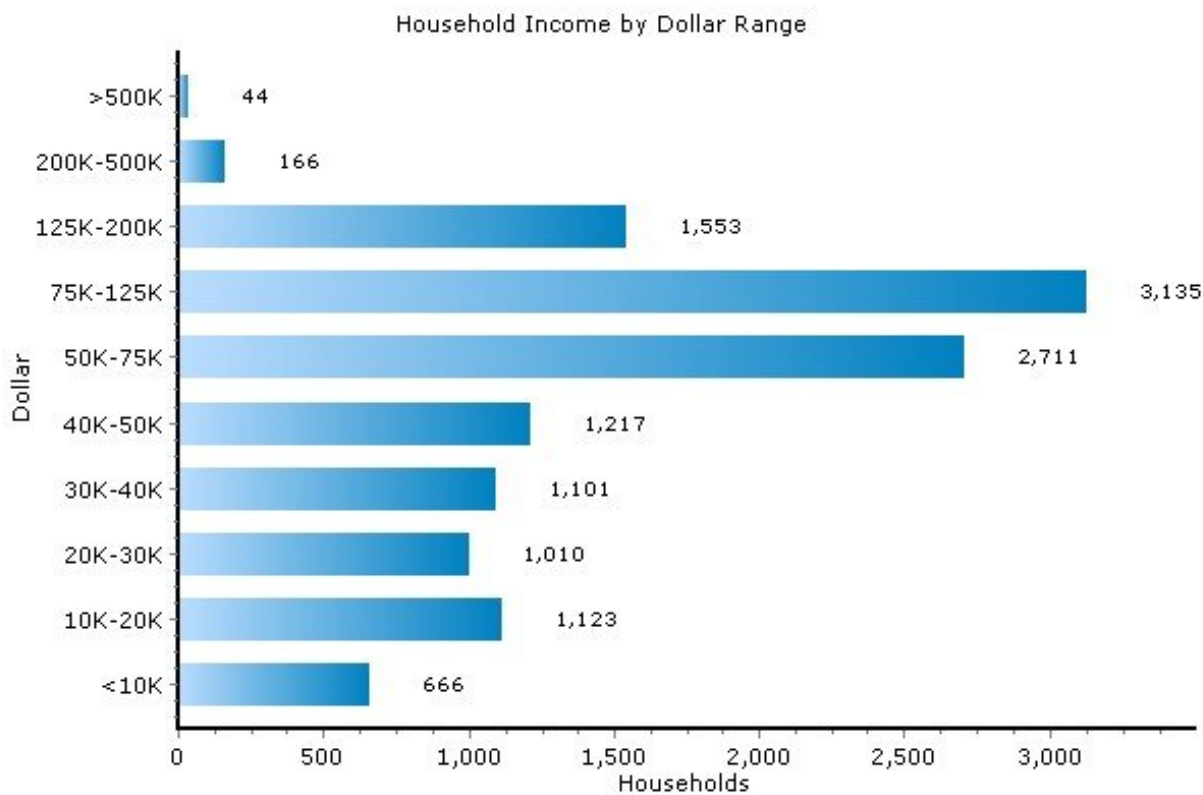

Marital Status

Income

13027, Baldwinsville, New York

Income	13027	New York
Median Household Income	\$60,273	\$54,753
Average Household Income	\$73,175	\$83,056
Median Disposable Income	\$49,910	\$45,939

Copyright © 2009 Onboard Informatics
Information presumed reliable when
collected but not guaranteed and
should be independently verified.