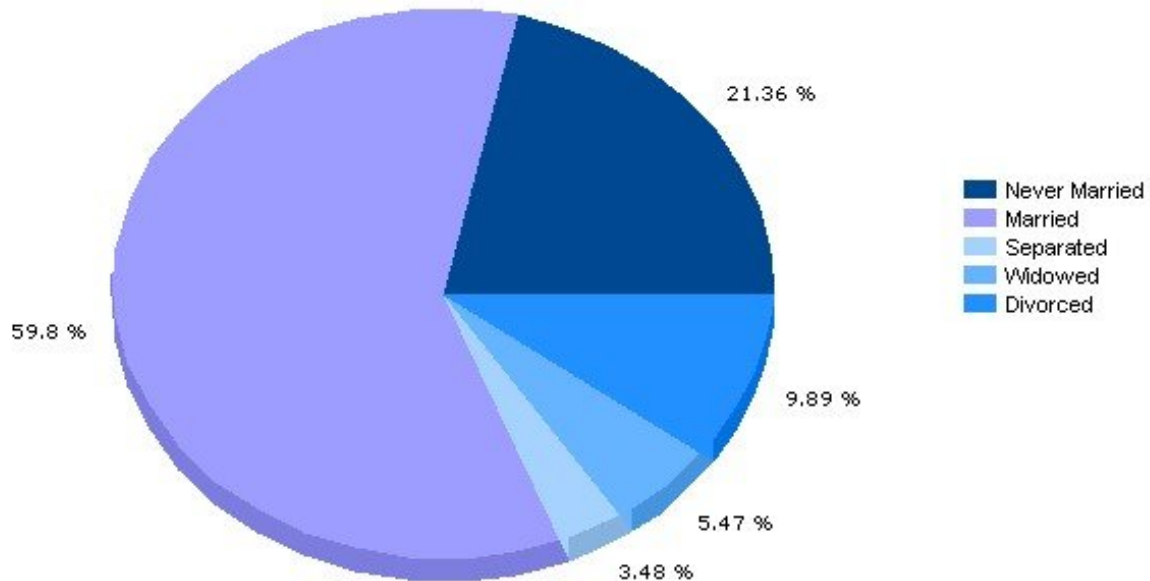

Household

13027, Baldwinsville, New York

Household	13027	New York
Number of Households	12,725	7,206,591
Average Household Size	2.48	2.64
Household with Children	33.7%	32.4%
Household with no Children	66.3%	67.6%
Household: Family	66.3%	64.2%
Household: Non-Family	33.7%	35.8%

Marital Status