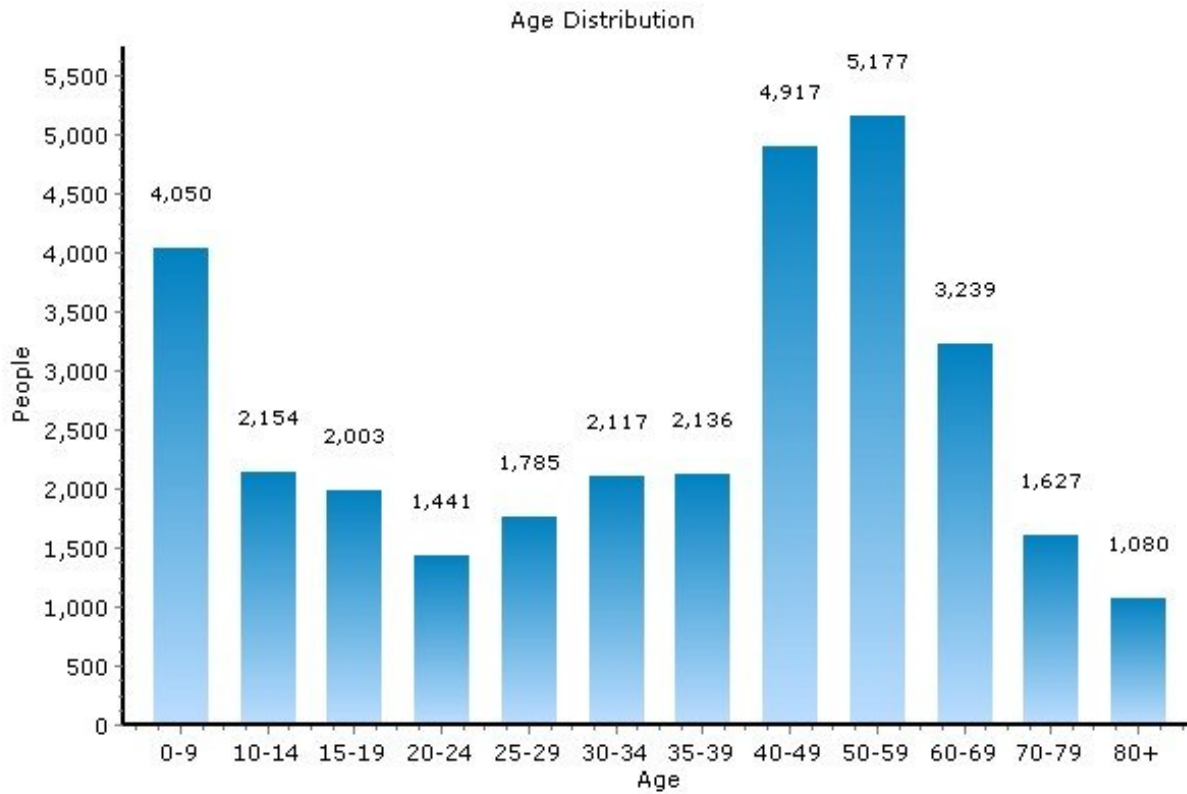

Community Facts

- Stable Population
- Low Residential Turnover

Population

13027, Baldwinsville, New York

Population	13027	New York
Population	31,723	19,600,792
Population Density (people/mile)	452	359
Population Growth	7.0%	3.0%
Male	15,476	9,536,666
Female	16,247	10,064,126
Median Age	39.38	37.44