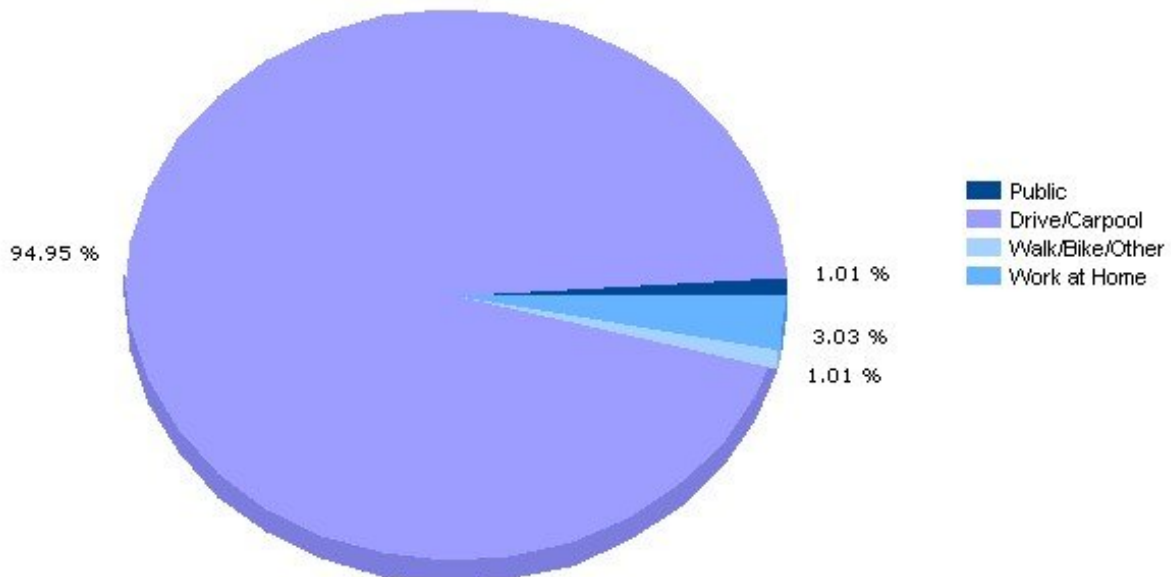

Transportation

13027, Baldwinsville, New York

Transportation	13027	New York
Median Travel Time to Work (mins)	21.2	25.1

Travel to Work