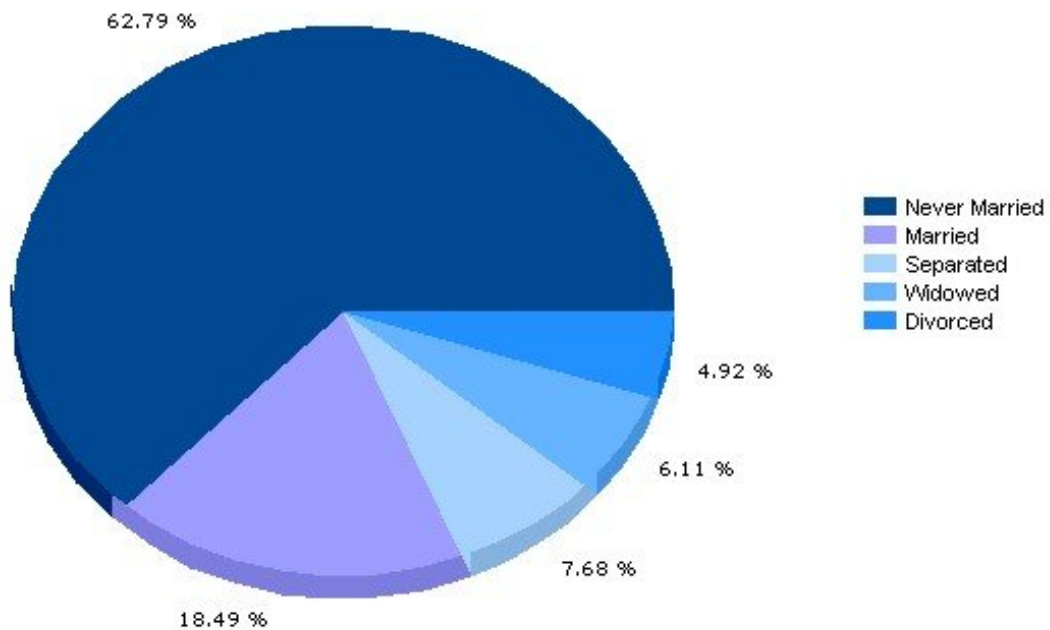

Household

13210, Syracuse, New York

Household	13210	New York
Number of Households	9,791	7,136,363
Average Household Size	2.12	2.63
Household with Children	18.4%	33.4%
Household with no Children	81.6%	66.6%
Household: Family	31.4%	64.6%
Household: Non-Family	68.6%	35.4%

Marital Status