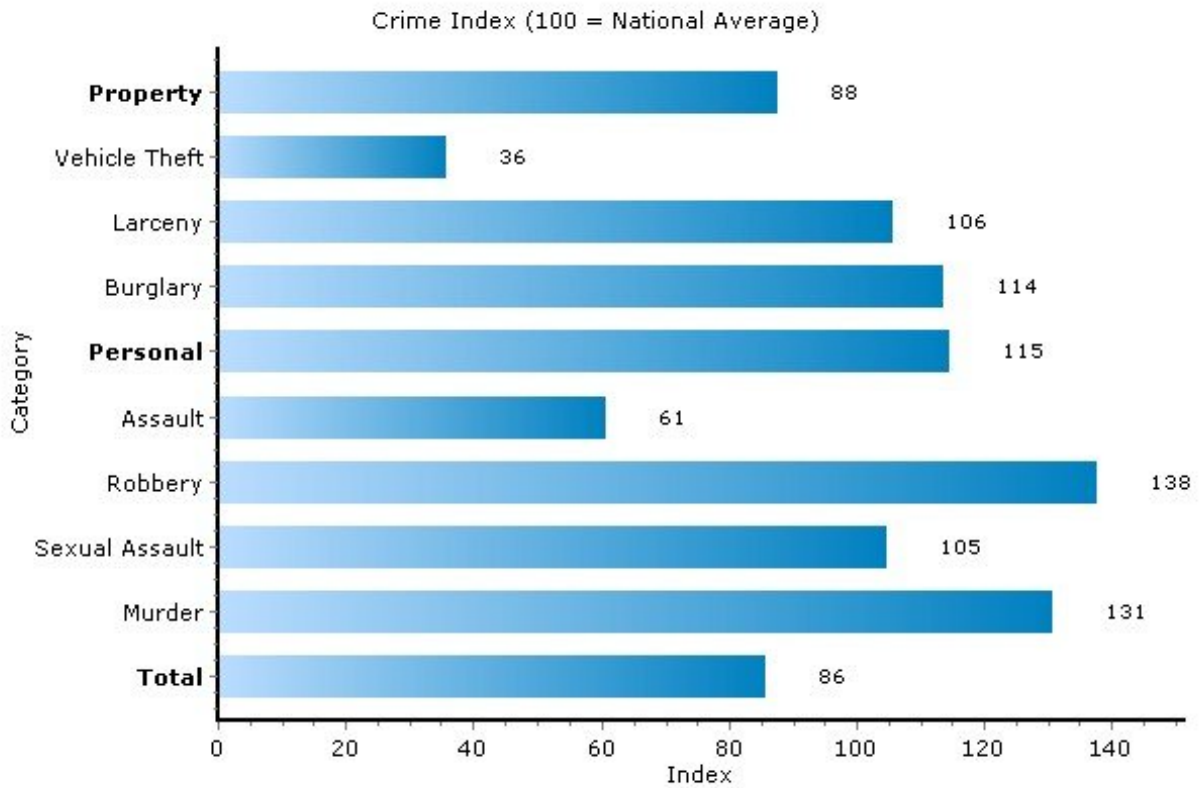

Pei Lin Huang
Keller Williams Syracuse

PeiLin@YourCNYHome.com

Crime

13210, Syracuse, New York

Copyright © 2009 Onboard Informatics
Information presumed reliable when
collected but not guaranteed and
should be independently verified.