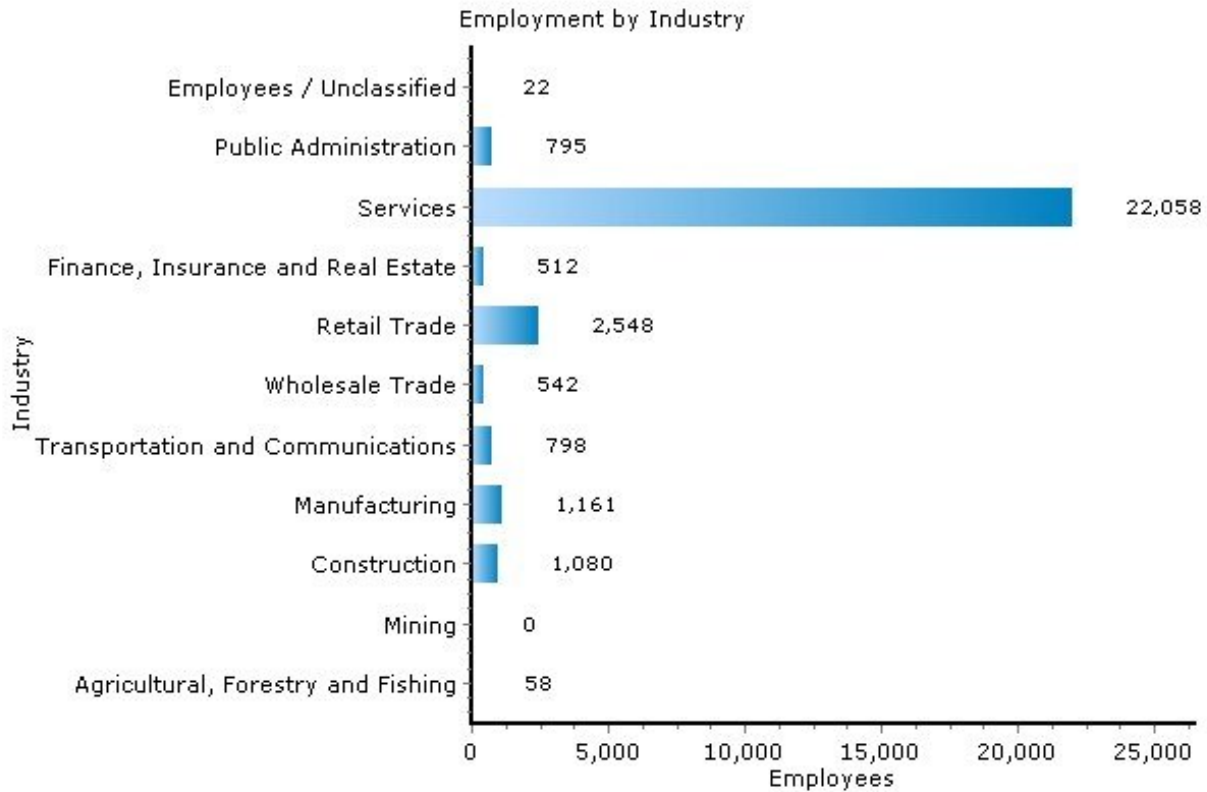

Copyright © 2009 Onboard Informatics
Information presumed reliable when
collected but not guaranteed and
should be independently verified.

Pei Lin Huang
Keller Williams Syracuse

PeiLin@YourCNYHome.com