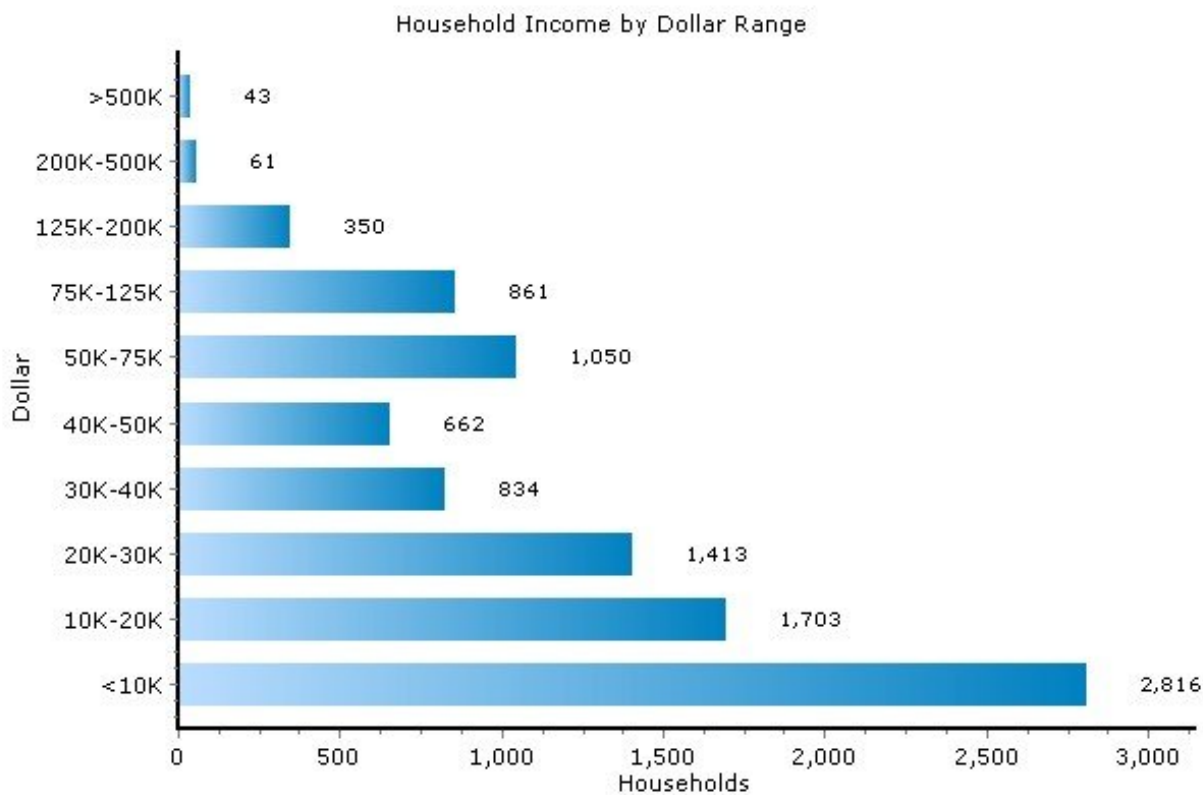

Pei Lin Huang
Keller Williams Syracuse

PeiLin@YourCNYHome.com

Household

13210, Syracuse, New York

Household	13210	New York
Number of Households	9,791	7,136,363
Average Household Size	2.12	2.63
Household with Children	18.4%	33.4%
Household with no Children	81.6%	66.6%
Household: Family	31.4%	64.6%
Household: Non-Family	68.6%	35.4%

Marital Status

Income

13210, Syracuse, New York

Income	13210	New York
Median Household Income	\$22,391	\$52,764
Average Household Income	\$33,077	\$73,408
Median Disposable Income	\$20,803	\$44,437

Copyright © 2009 Onboard Informatics
Information presumed reliable when
collected but not guaranteed and
should be independently verified.