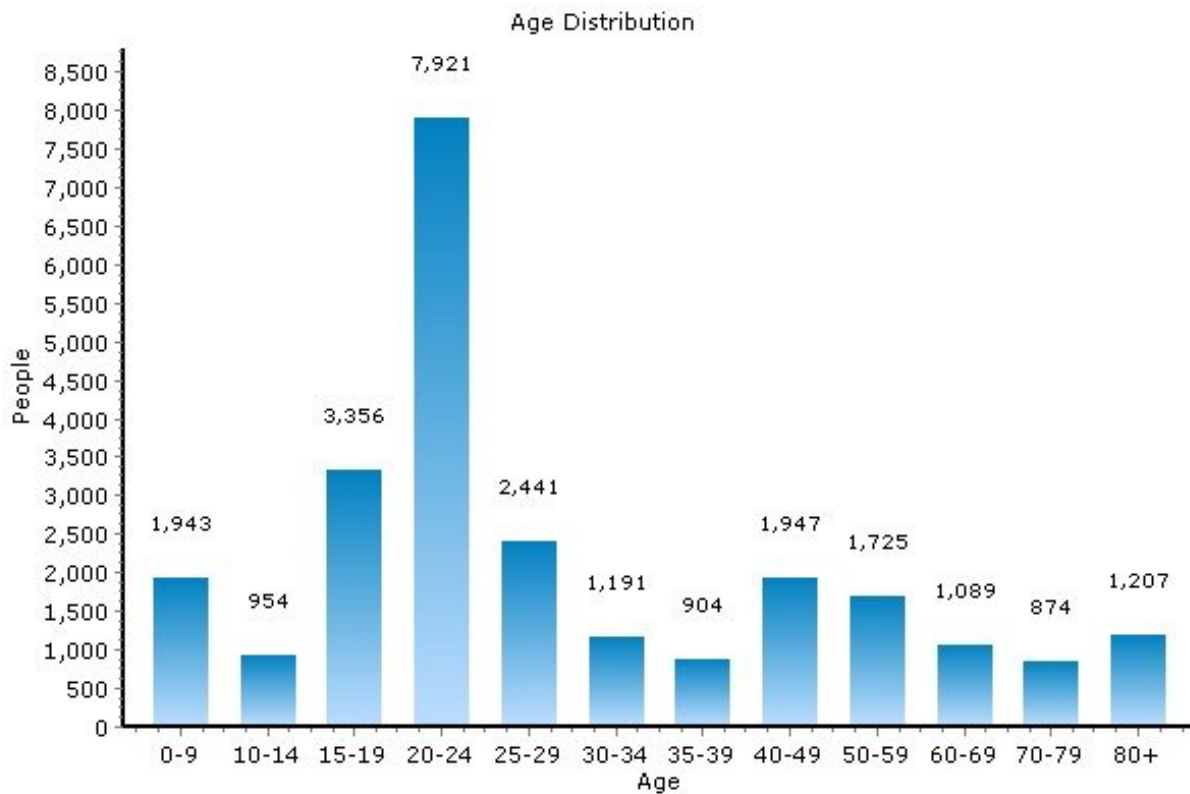

13210, Syracuse, New York

Community Summary	13210	New York
Population	25,551	19,356,927
Population Density (people/mile)	5,847	396
Median Household Income	\$22,391	\$52,764
Total Dwelling Units	10,920	7,919,524
Median Home Price	\$116,500	N/A

Community Facts

- Nearby Military Facility(ies) Distinctive College Community High Residential Turnover

Population

13210, Syracuse, New York

Population	13210	New York
Population	25,551	19,356,927
Population Density (people/mile)	5,847	396
Population Growth	-1.0%	2.0%
Male	12,237	9,394,057
Female	13,313	9,962,870
Median Age	23.12	36.8