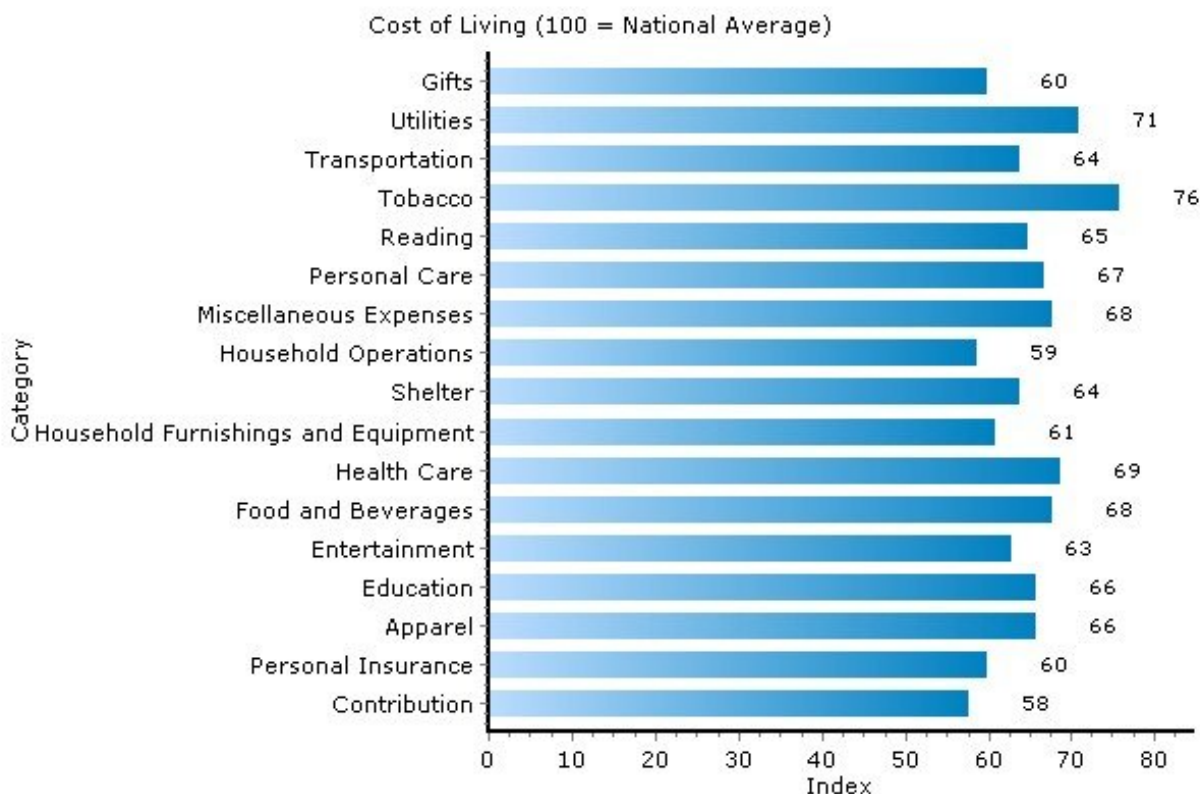

Pei Lin Huang
Keller Williams Syracuse

PeiLin@YourCNYHome.com

Home Ownership

13210, Syracuse, New York

Home Ownership	13210	New York
Median Home Price	\$116,500	N/A
In Current Residence 5+ Years	22.6%	38.6%
Annual Residential Turnover	24.4%	14.7%
Median Years in Residence	2.32	3.52

Copyright © 2009 Onboard Informatics
Information presumed reliable when
collected but not guaranteed and
should be independently verified.

Pei Lin Huang PeiLin@YourCNYHome.com
Keller Williams Syracuse

Cost of Living

13210, Syracuse, New York

Cost of Living	13210	New York
Average Total Household Expenditure	\$33,629	\$56,001
Total Household Expenditure Index (100 = National Average)	65	108

Copyright © 2009 Onboard Informatics
 Information presumed reliable when
 collected but not guaranteed and
 should be independently verified.