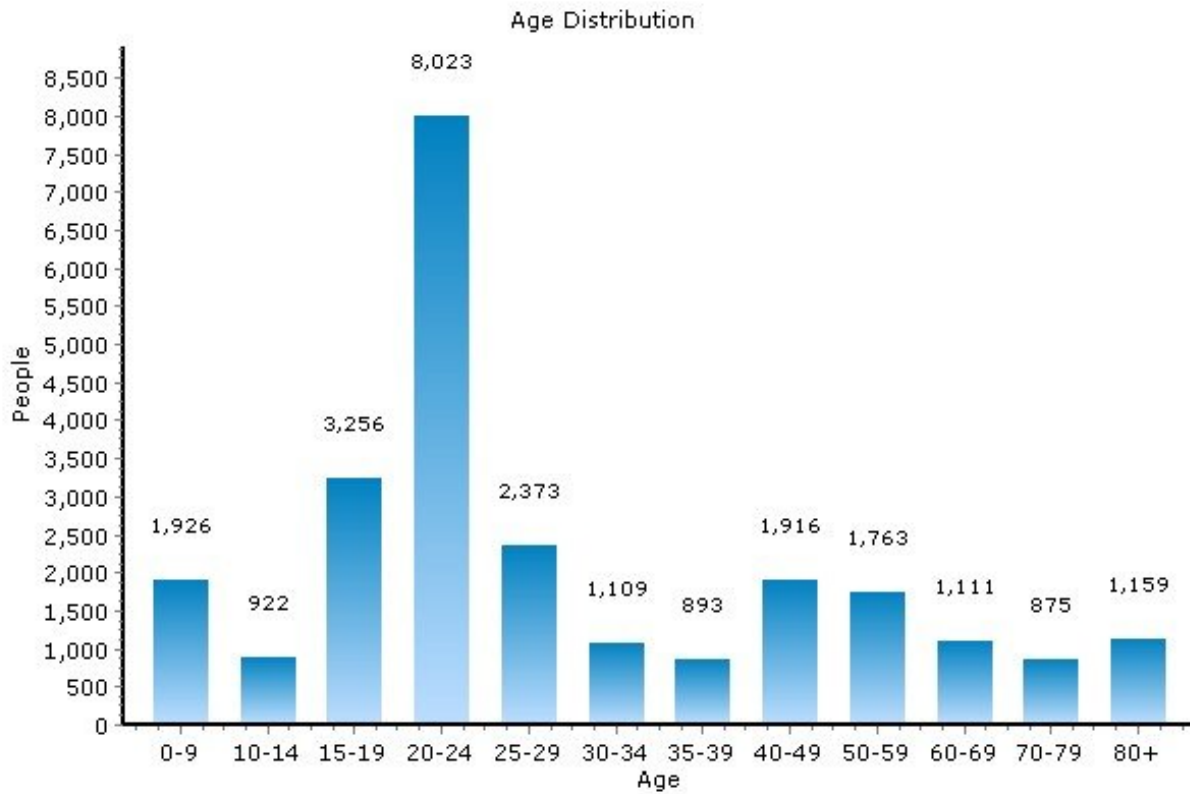

13210, Syracuse, New York

| Community Summary | 13210 | New York |
|----------------------------------|-----------|------------|
| Population | 25,327 | 19,413,180 |
| Population Density (people/mile) | 5,785 | 356 |
| Median Household Income | \$23,149 | \$53,471 |
| Total Dwelling Units | 10,945 | 7,981,082 |
| Median Home Price | \$120,000 | N/A |

Community Facts

- Nearby Military Facility(ies)
- High Residential Turnover

Population

13210, Syracuse, New York

| Population | 13210 | New York |
|----------------------------------|--------|------------|
| Population | 25,327 | 19,413,180 |
| Population Density (people/mile) | 5,785 | 356 |
| Population Growth | -2.0% | 2.0% |
| Male | 12,021 | 9,414,633 |
| Female | 13,306 | 9,998,547 |
| Median Age | 23.09 | 36.93 |