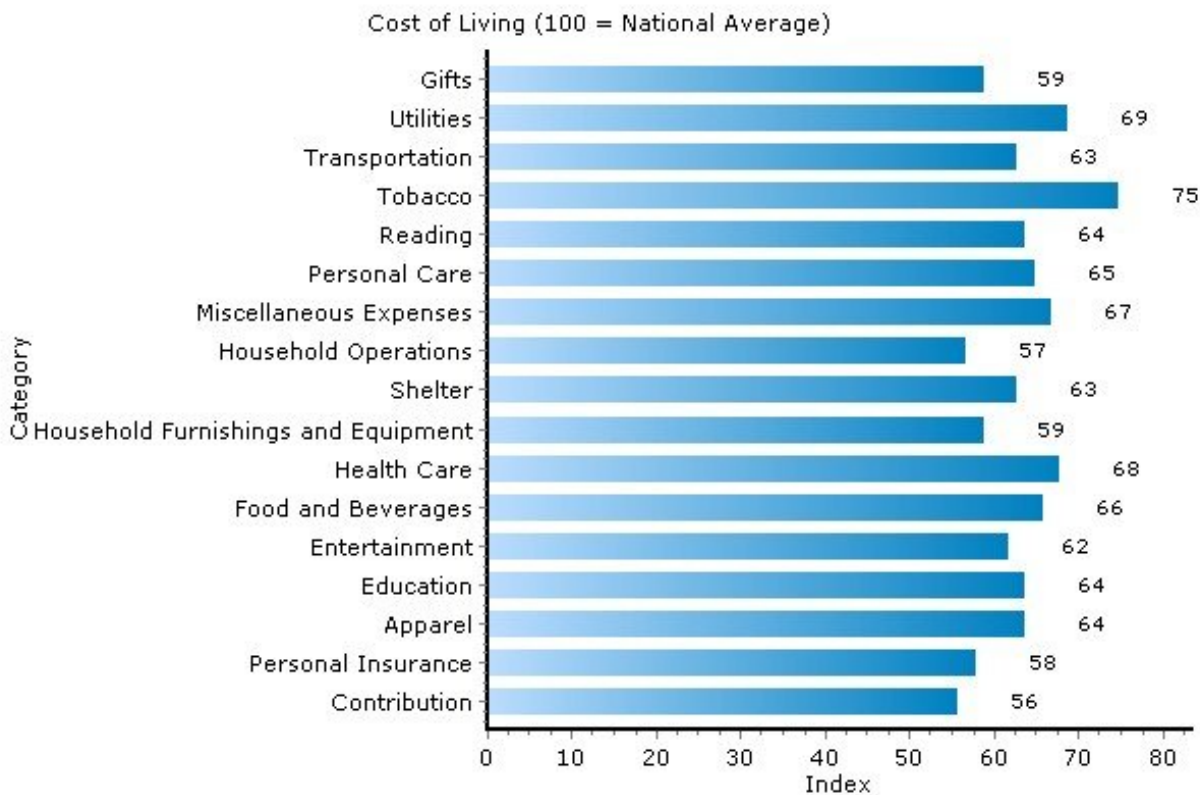

Copyright © 2009 Onboard Informatics
Information presumed reliable when
collected but not guaranteed and
should be independently verified.

Pei Lin Huang
Keller Williams Syracuse

PLHuang@YourCNYHome.com

Cost of Living

13210, Syracuse, New York

| Cost of Living | 13210 | New York |
|--|----------|----------|
| Average Total Household Expenditure | \$34,206 | \$58,057 |
| Total Household Expenditure Index (100 = National Average) | 64 | 108 |