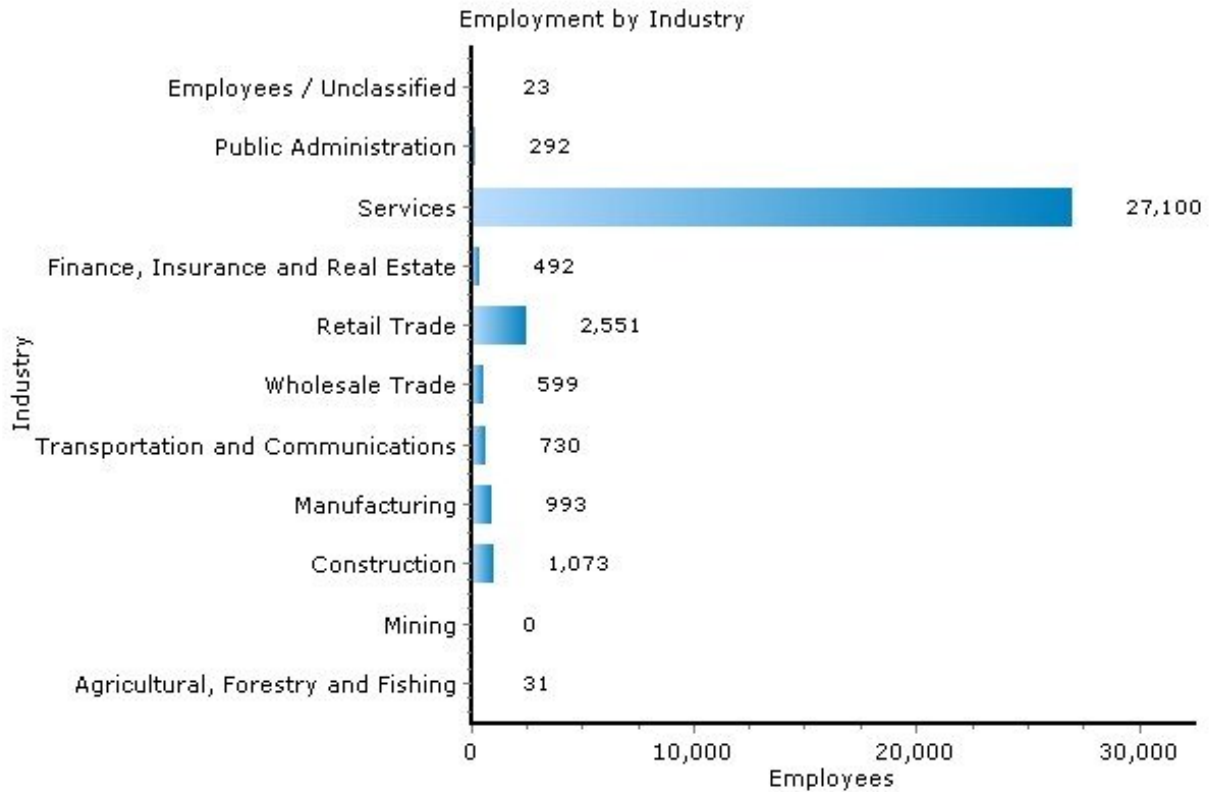

Copyright © 2009 Onboard Informatics
Information presumed reliable when
collected but not guaranteed and
should be independently verified.

Pei Lin Huang
Keller Williams Syracuse

PLHuang@YourCNYHome.com