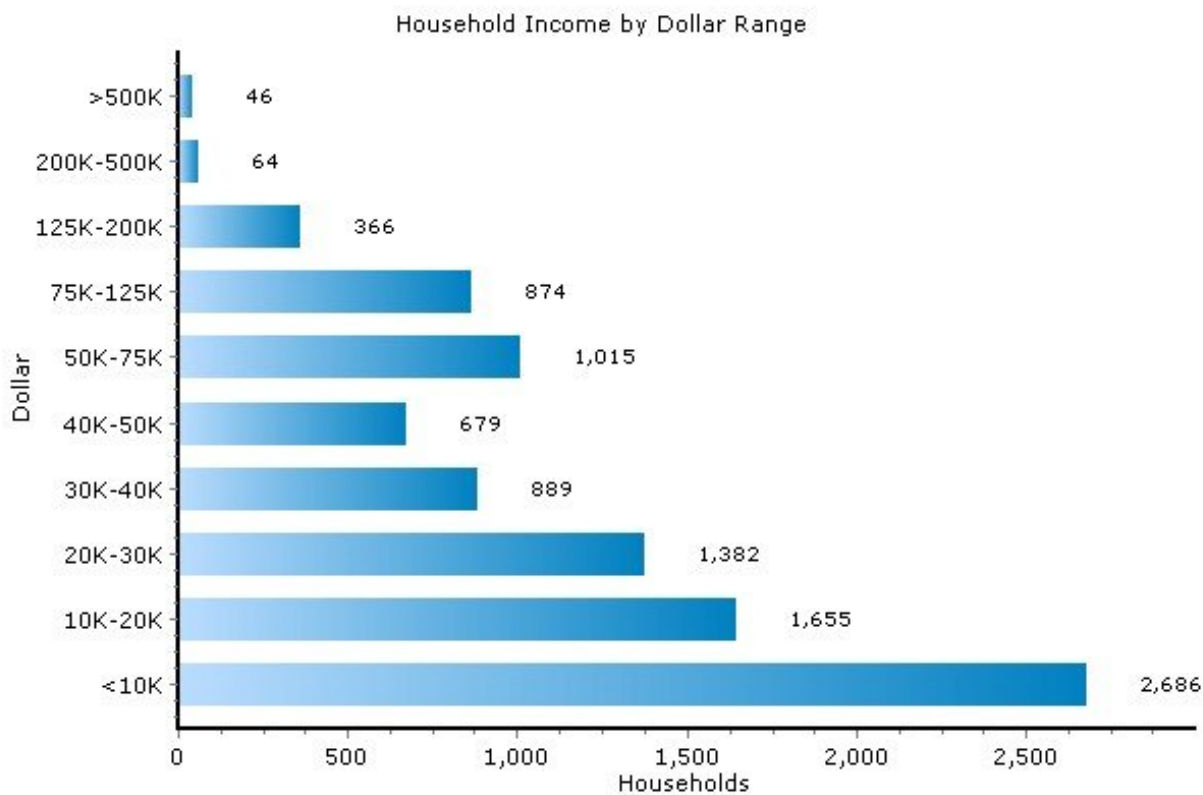

Marital Status

Income

13210, Syracuse, New York

| Income | 13210 | New York |
|--------------------------|----------|----------|
| Median Household Income | \$23,149 | \$53,471 |
| Average Household Income | \$34,058 | \$77,295 |
| Median Disposable Income | \$21,451 | \$44,967 |